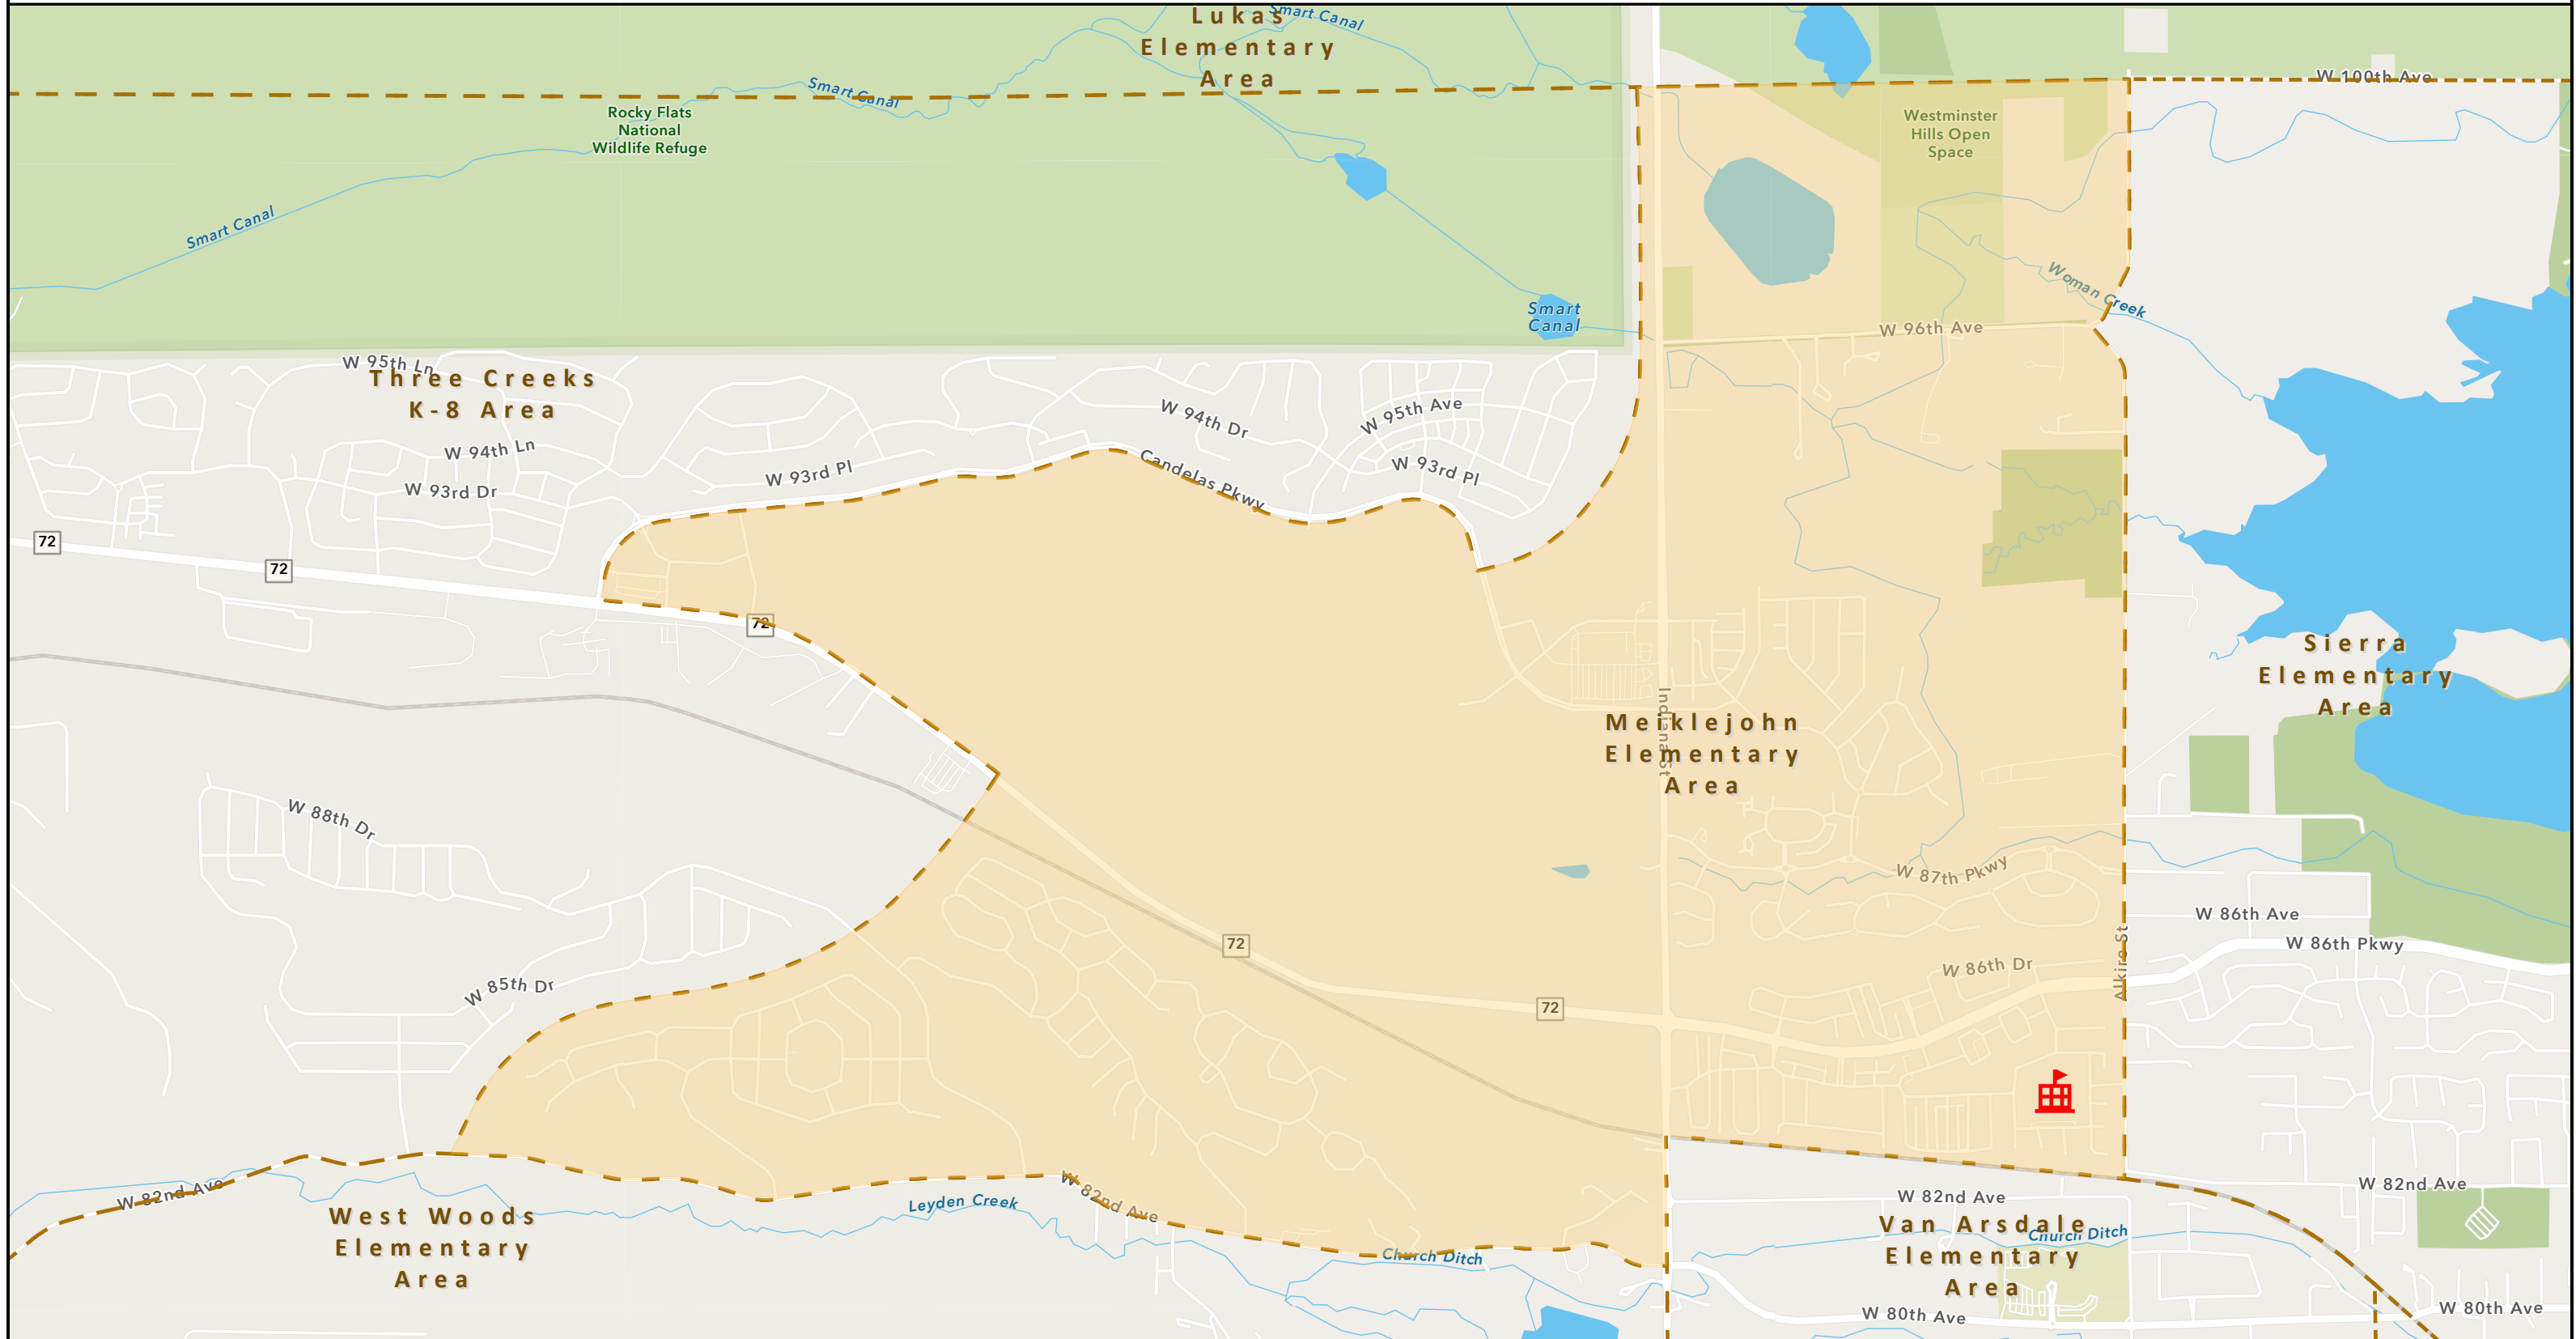

Meiklejohn Elementary

Ralston Valley Attendance Area

13405 West 83rd Pl, Arvada

303-982-5695

Finance Planning & Analysis
303-982-6500

-  Meiklejohn ES
-  Meiklejohn Elementary
-  School Boundaries

Location Code: 26500
School Code: 5758

Rev: 20240703

Disclaimer: This map is for cartographic use only and may contain information that is no longer current. Jefferson County Schools assumes no responsibility of any kind for use of this map. Please contact the Planning & Analysis Department with any questions.