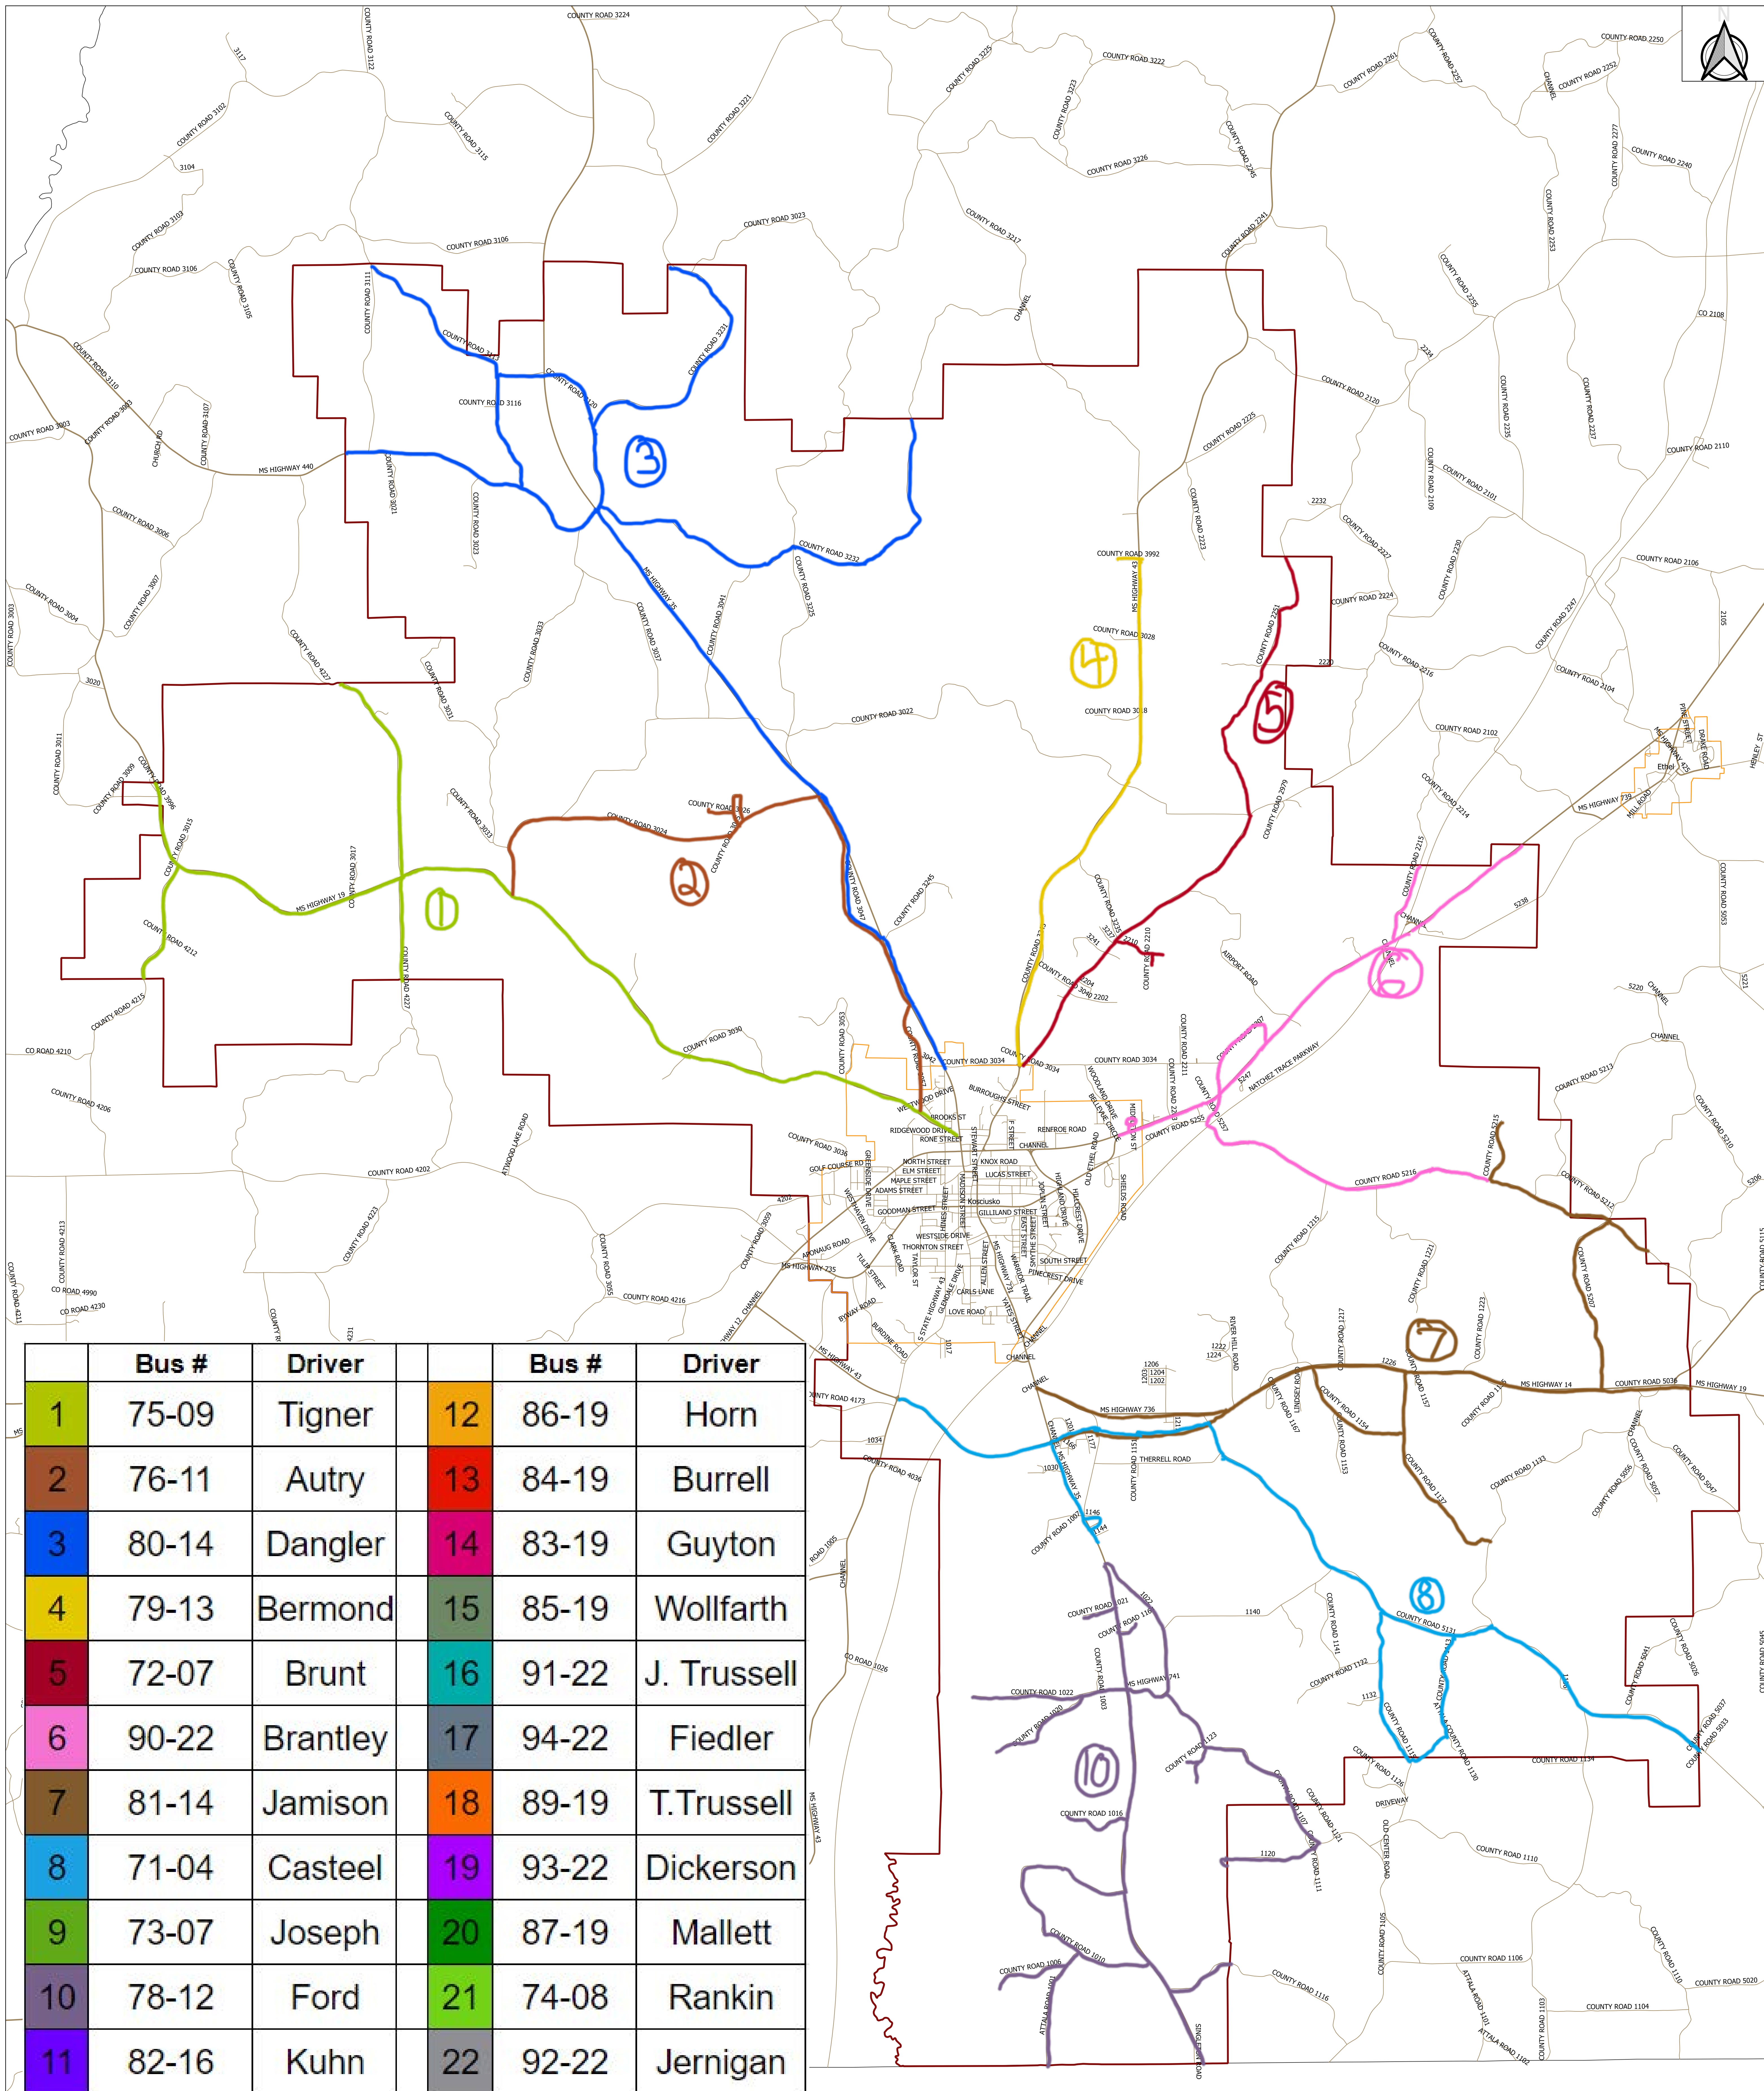

# Kosciusko School District

	Bus #	Driver		Bus #	Driver
1	75-09	Tigner	12	86-19	Horn
2	76-11	Autry	13	84-19	Burrell
3	80-14	Dangler	14	83-19	Guyton
4	79-13	Bermond	15	85-19	Wollfarth
5	72-07	Brunt	16	91-22	J. Trussell
6	90-22	Brantley	17	94-22	Fiedler
7	81-14	Jamison	18	89-19	T.Trussell
8	71-04	Casteel	19	93-22	Dickerson
9	73-07	Joseph	20	87-19	Mallett
10	78-12	Ford	21	74-08	Rankin
11	82-16	Kuhn	22	92-22	Jernigan

## Legend

- School District Boundary
- City Limits
- Attala County
- MDOT Roads and Streets
- Local Roads/Streets
- Highways