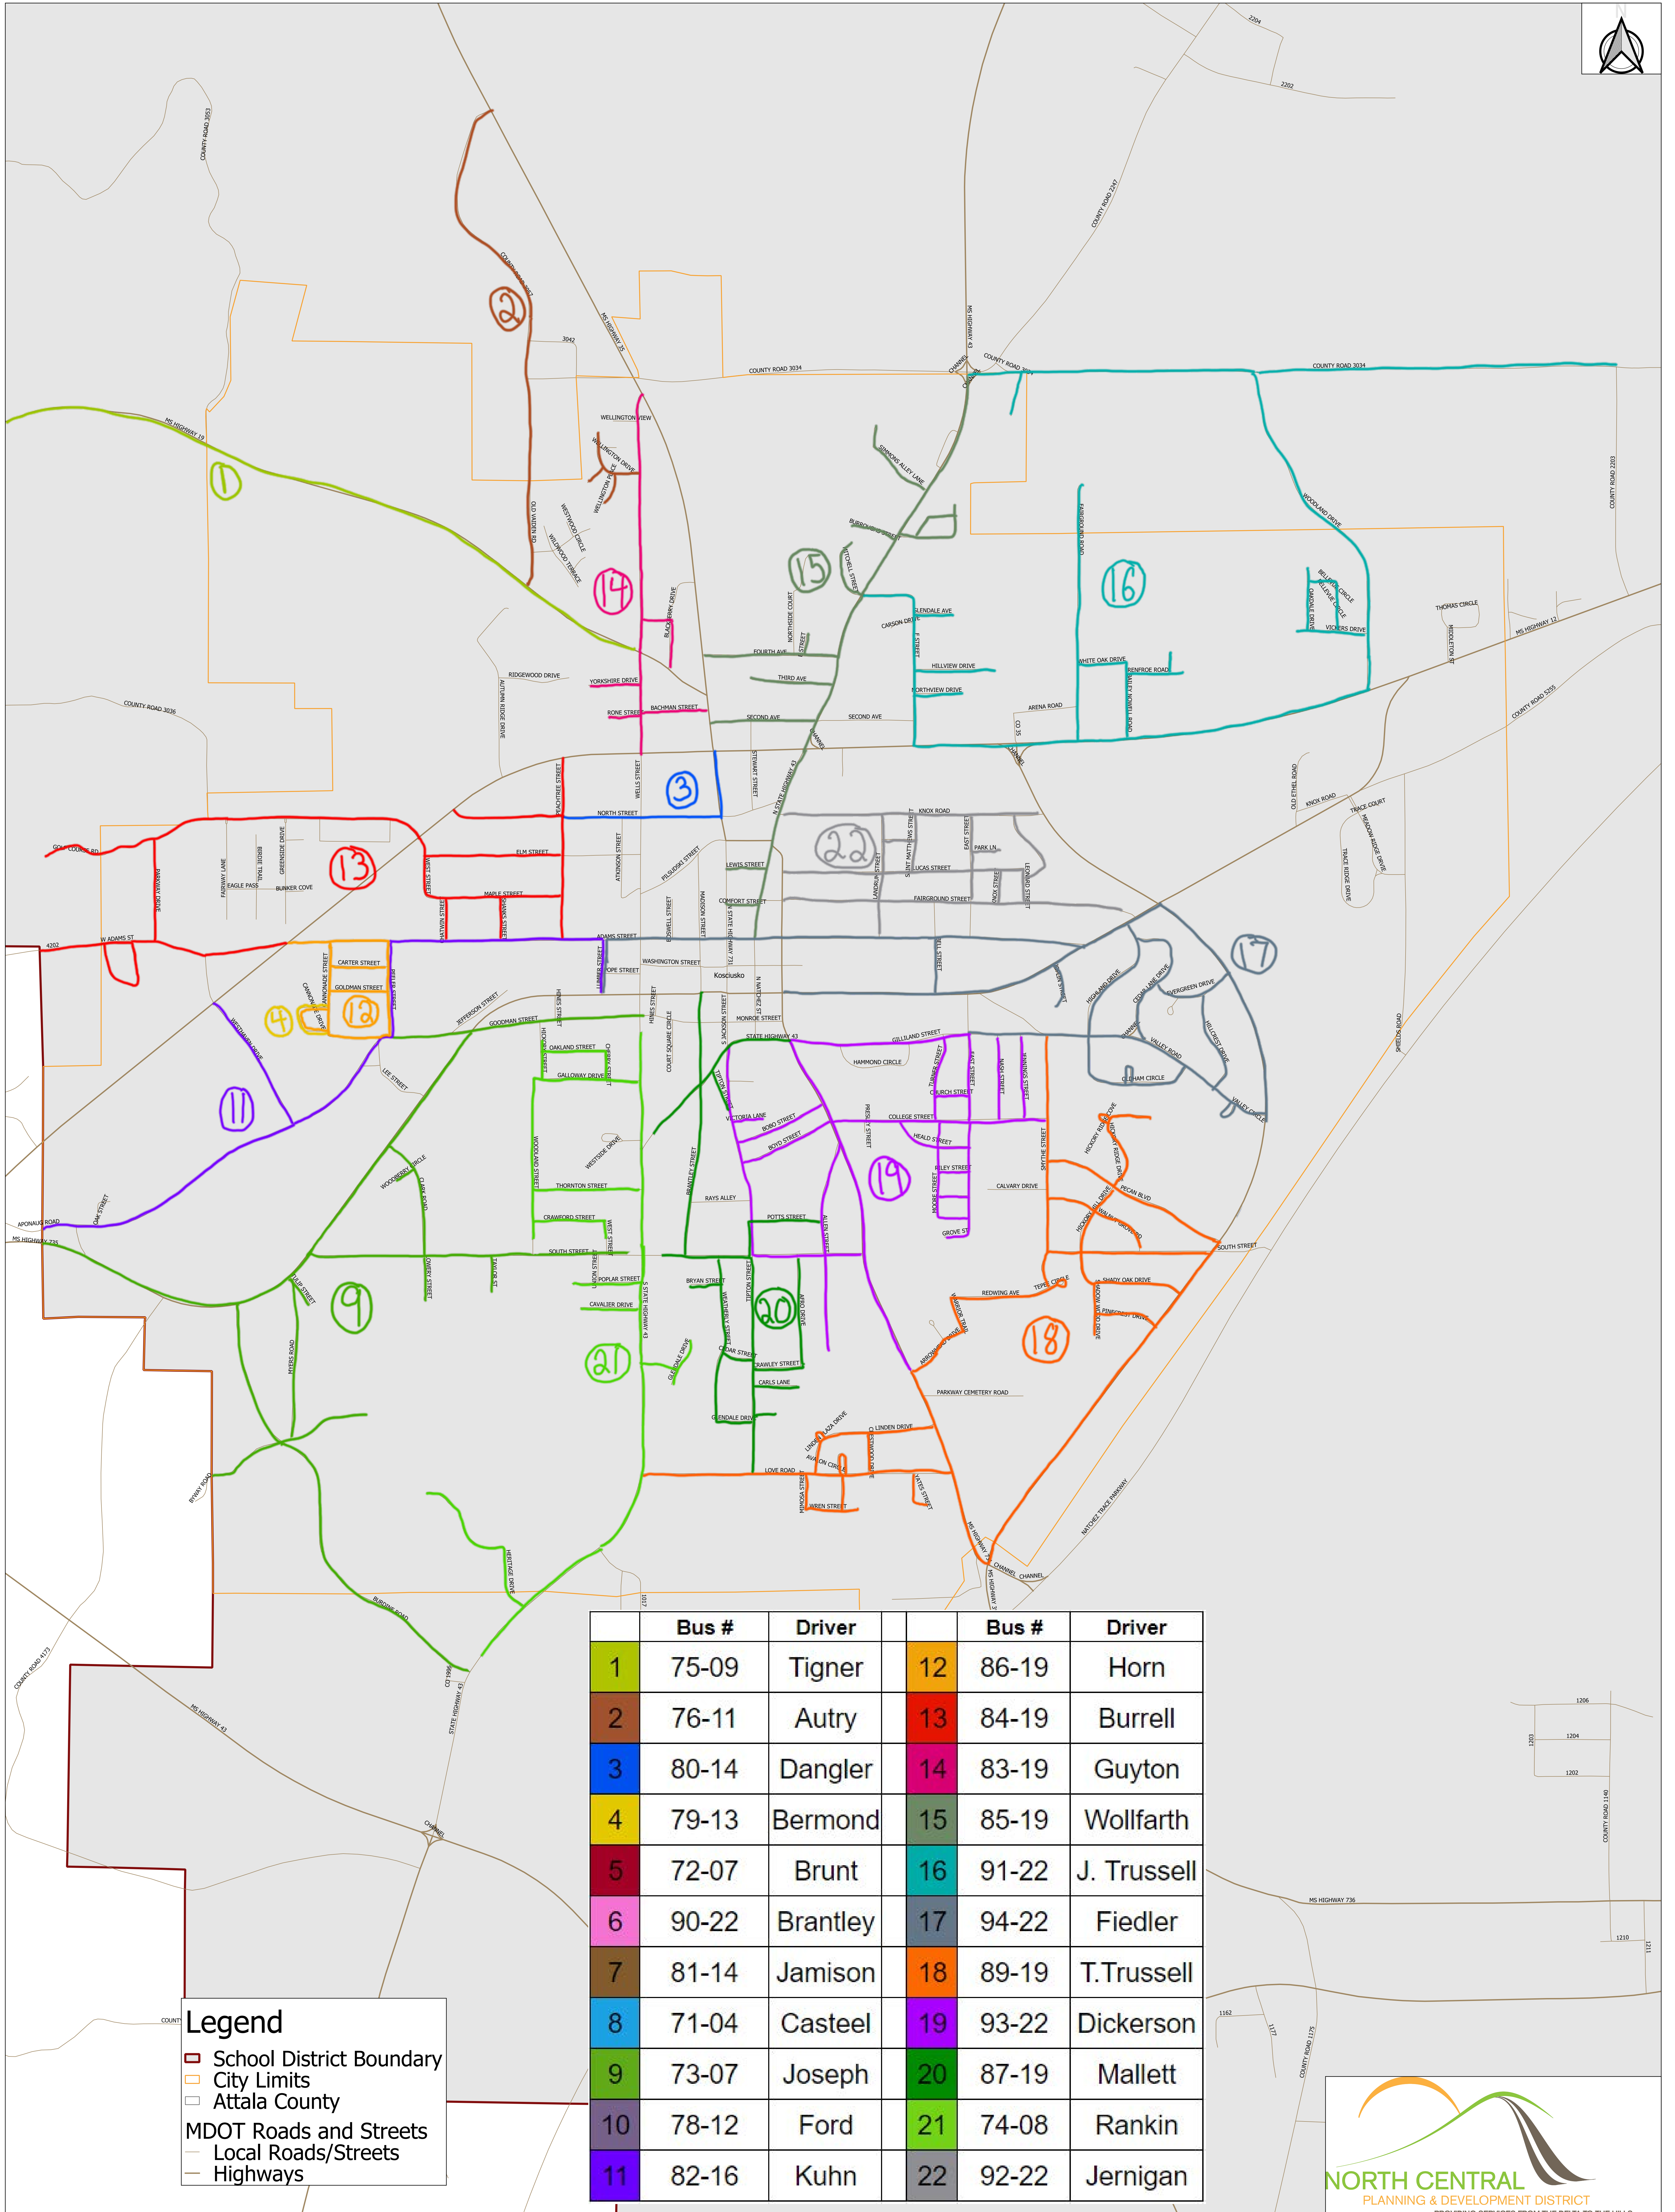

# Kosciusko School District

	Bus #	Driver		Bus #	Driver
	1	75-09 Tigner		12	86-19 Horn
	2	76-11 Autry		13	84-19 Burrell
	3	80-14 Dangler		14	83-19 Guyton
	4	79-13 Bermond		15	85-19 Wollfarth
	5	72-07 Brunt		16	91-22 J. Trussell
	6	90-22 Brantley		17	94-22 Fiedler
	7	81-14 Jamison		18	89-19 T. Trussell
	8	71-04 Casteel		19	93-22 Dickerson
	9	73-07 Joseph		20	87-19 Mallett
	10	78-12 Ford		21	74-08 Rankin
	11	82-16 Kuhn		22	92-22 Jernigan

**Legend**

- School District Boundary
- City Limits
- Attala County
- MDOT Roads and Streets
- Local Roads/Streets
- Highways