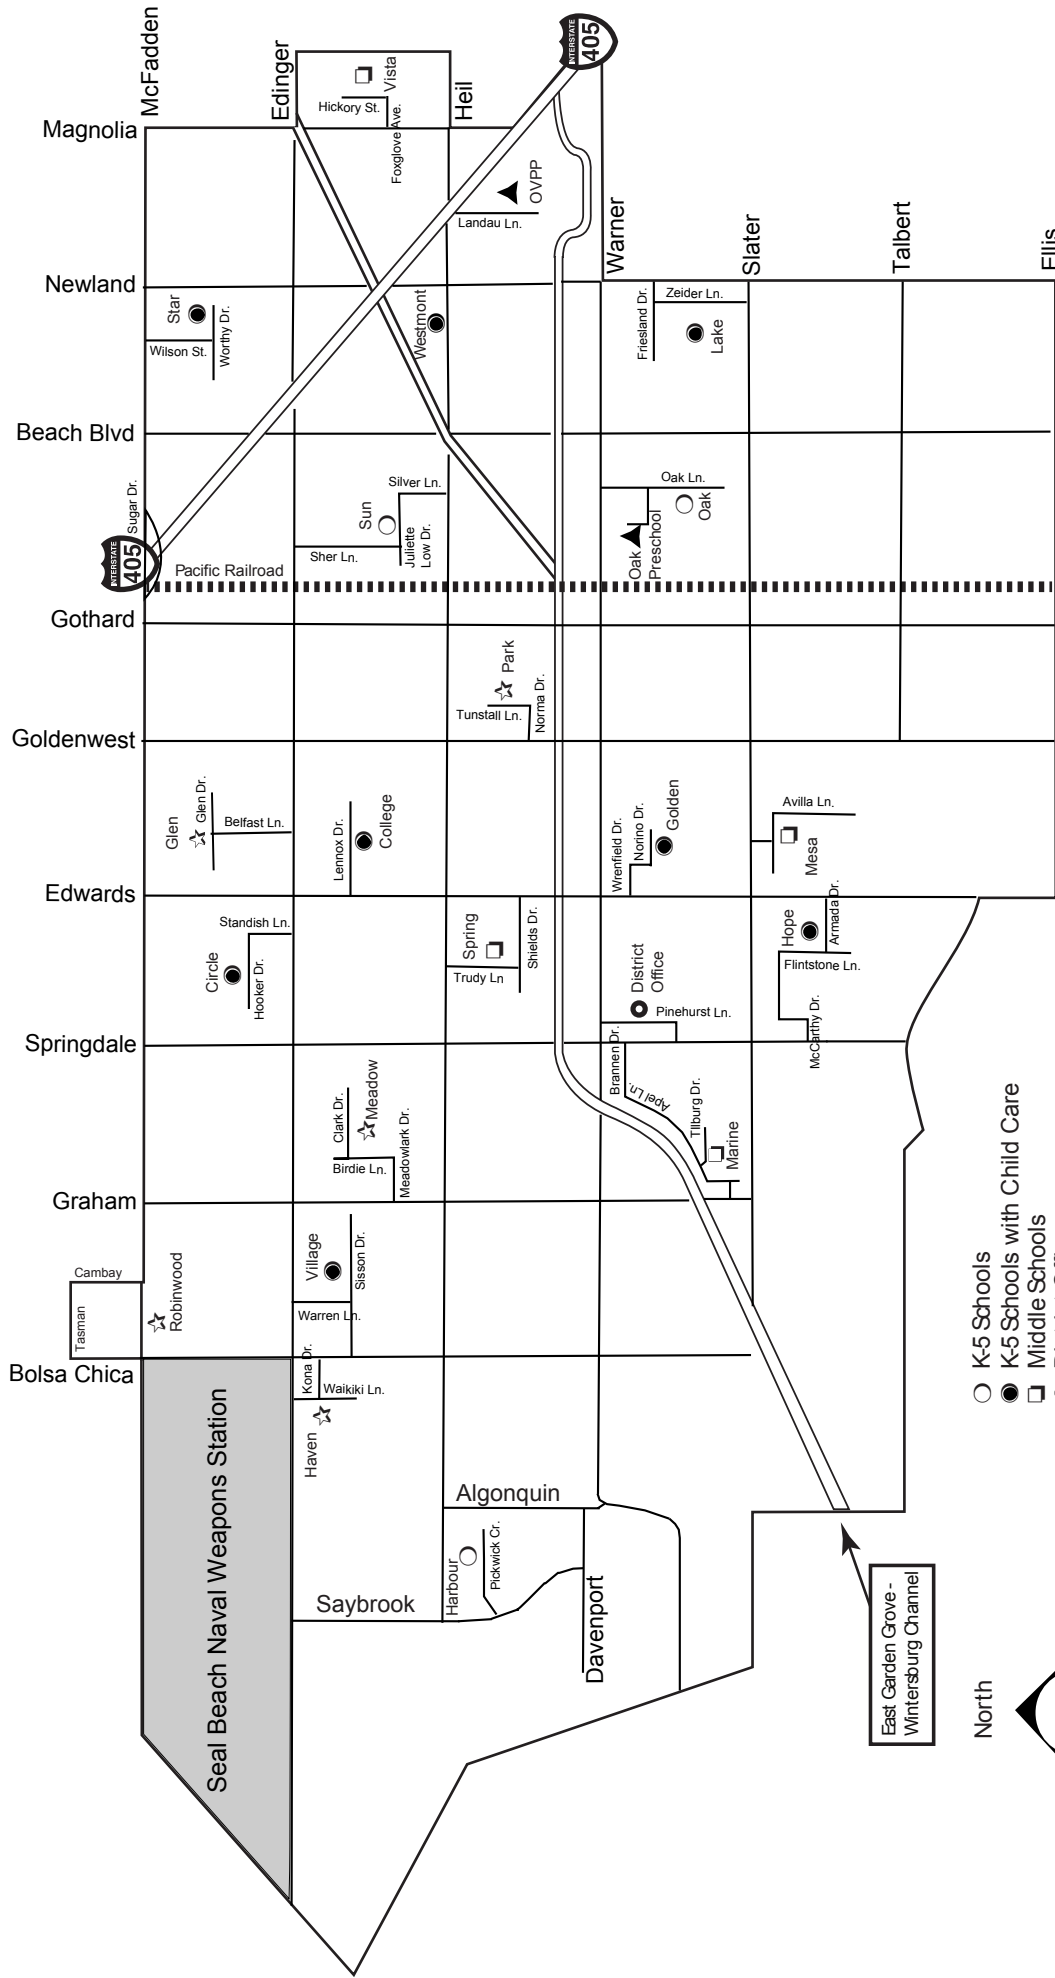

Ocean View School District Boundaries

- K-5 Schools
- K-5 Schools with Child Care
- Middle Schools
- ☆ District Office
- ☆ Closed School Sites
- ▲ Preschool