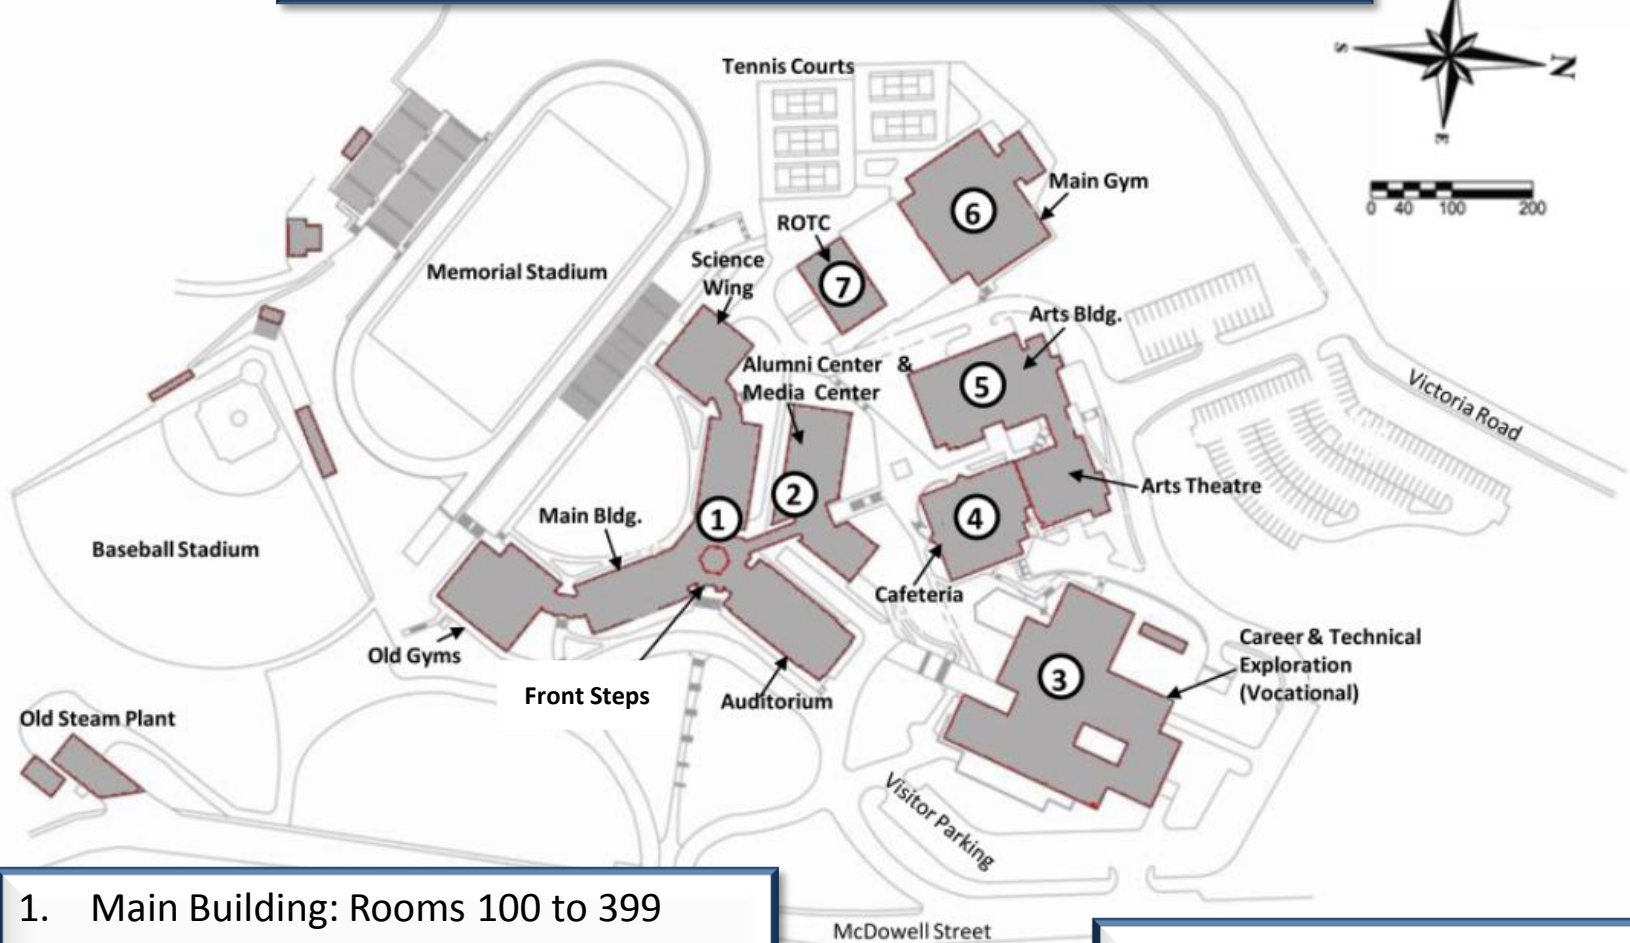

# Asheville High School and SILSA Campus

1. Main Building: Rooms 100 to 399
2. Media Center
3. Career & Technical: Rooms 400 to 699
4. Cafeteria
5. Arts: Rooms 800 to 899
6. Griffin Gymnasium
7. ROTC: Rooms 700 to 799