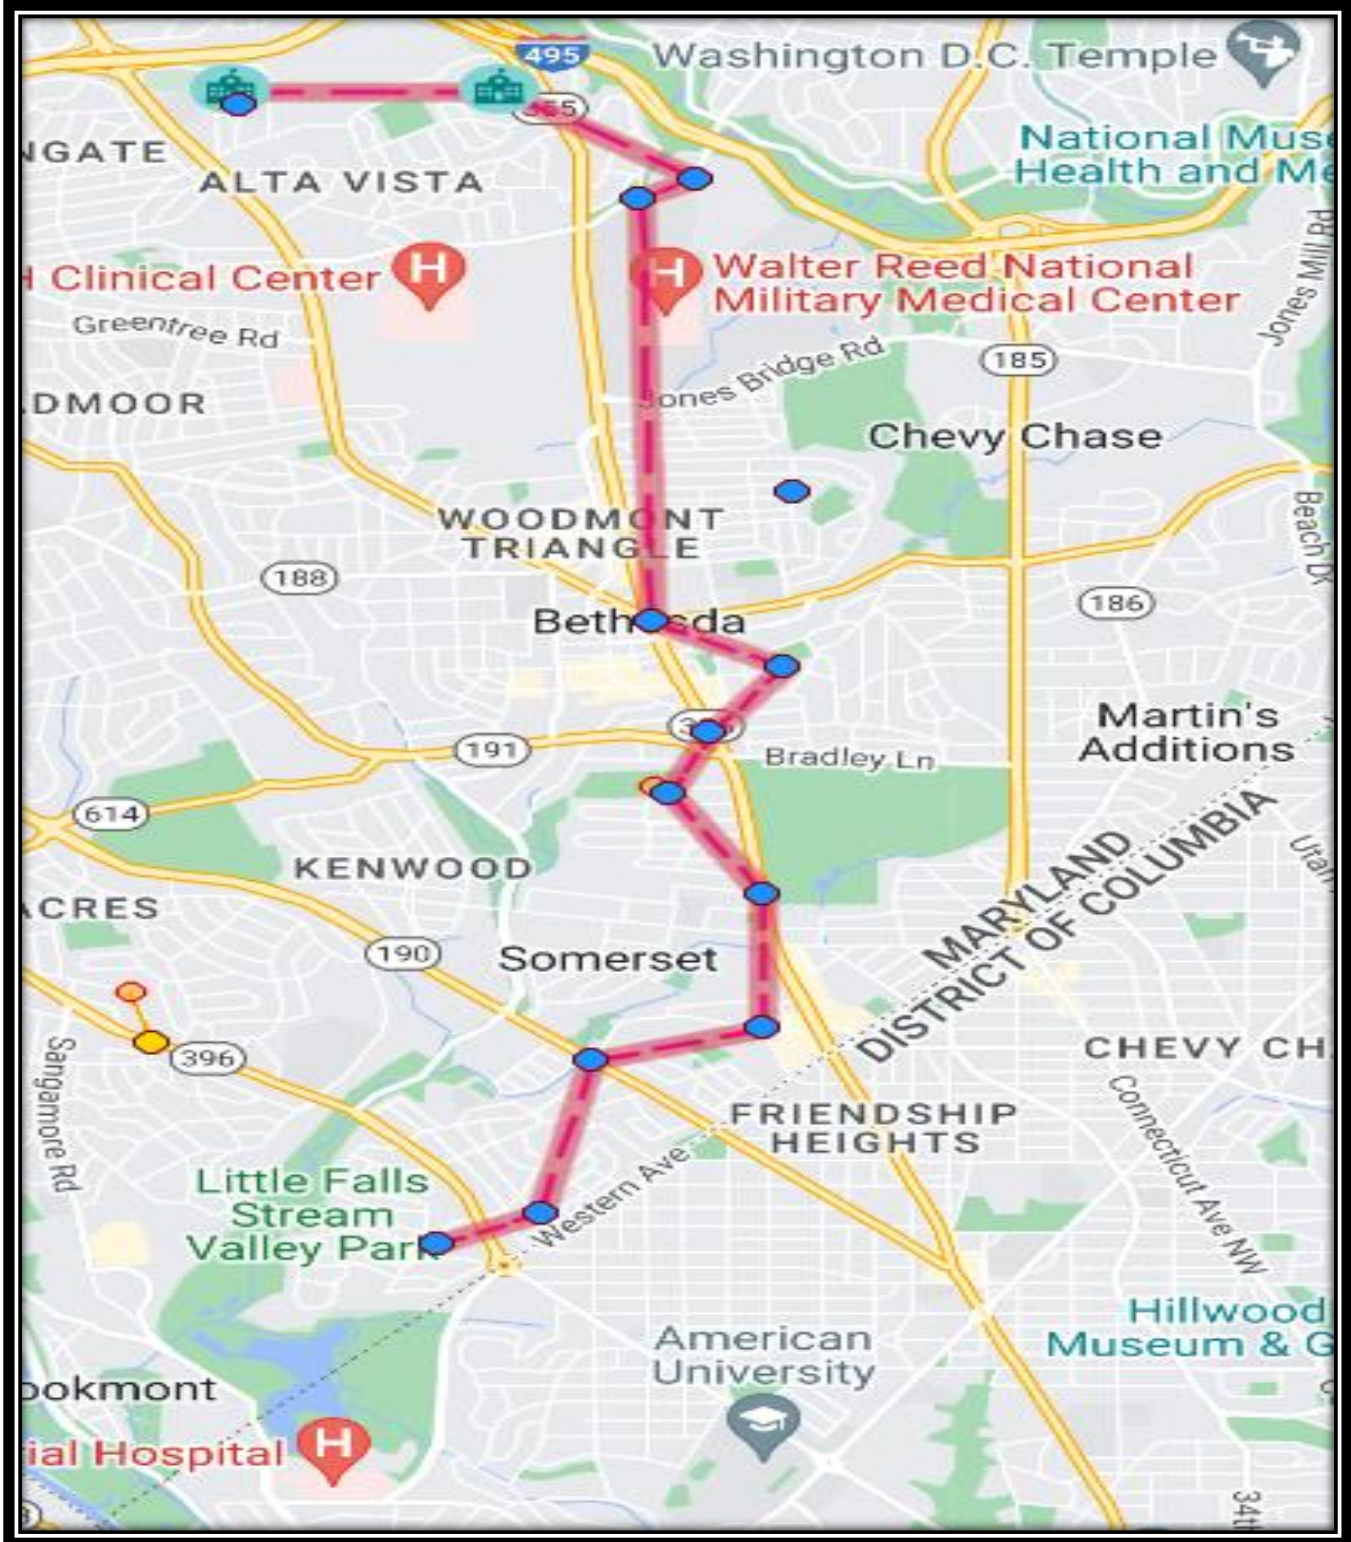

AFTERNOON DROP-OFF	LOCATION
3:30	Maplewood Campus
3:45	Forest Road Campus
3:50	YMCA Ayrilawn
3:55	Greentree Rd and Ridge Place
4:00	7252 Greentree Rd, Bethesda 20817
4:06	Fernwood Rd & Hillmead Rd, Bethesda
4:09	Blaisdell Rd & Bellwood Rd
4:16	Cayuga Ave & Massena Rd
4:17	Wilson Ln & Algonquin Ave
4:20	Bannockburn Dr & Macarthur Blvd
4:21	Dunrobbin Dr & Macarthur Blvd

****Route will go to Forest Rd Campus First**

ROUTE 305

Route 306

MORNING PICK-UP	LOCATION
7:27	Elliott Rd & Duvall Dr, Bethesda, MD 20816
7:29	Allan Rd & Bayard Blvd, Bethesda
7:33	River Rd & Greenway Dr, Bethesda, MD 20815
7:34	Willard Ave & Friendship Blvd
7:37	Wisconsin Ave & Drummond Ave
7:41	6414 Ruffin Rd - Inside the Park
7:44	Wisconsin Ave & Stanford St
7:47	4301 Willow Ln, Chevy Chase
7:54	Wisconsin Ave & East-West Hwy
8:02	Cedar Ln & Elmhirst Pkwy
8:03	Cedar Ln & Chanute Dr
8:10	Maplewood Campus
8:20	Forest Rd Campus

AFTERNOON DROP-OFF	LOCATION
3:30	Forest Rd Campus
3:40	Maplewood Campus
3:47	Wisconsin Ave & Old Georgetown Rd
3:52	4301 Willow Ln, Chevy Chase
3:58	6414 Ruffin Rd- Inside the Park
4:02	Wisconsin Ave & Drummond Ave
4:08	Willard Ave & Friendship Blvd
4:10	River Rd & Greenway Dr, Bethesda
4:13	Allan Rd & Bayard Blvd, Bethesda, MD 20816
4:15	Elliott Rd & Duvall Dr, Bethesda, MD 20816

ROUTE 306

Route 307

MORNING PICK-UP	LOCATION
7:29	Utah Ave NW & Patterson PI NW
7:32	Utah Ave NW and Tennyson St NW
7:33	Western Ave & Pinehurst Circle
7:36	Beach Dr and Leland St
7:38	Beach Dr & Woodbine St
7:43	Chevy Chase Library
7:46	Jones Mill Rd & Jones Bridge Rd, Chevy Chase
7:50	Calvend Lane & Elrod Rd
8:10	Forest Rd
8:20	Maplewood Campus