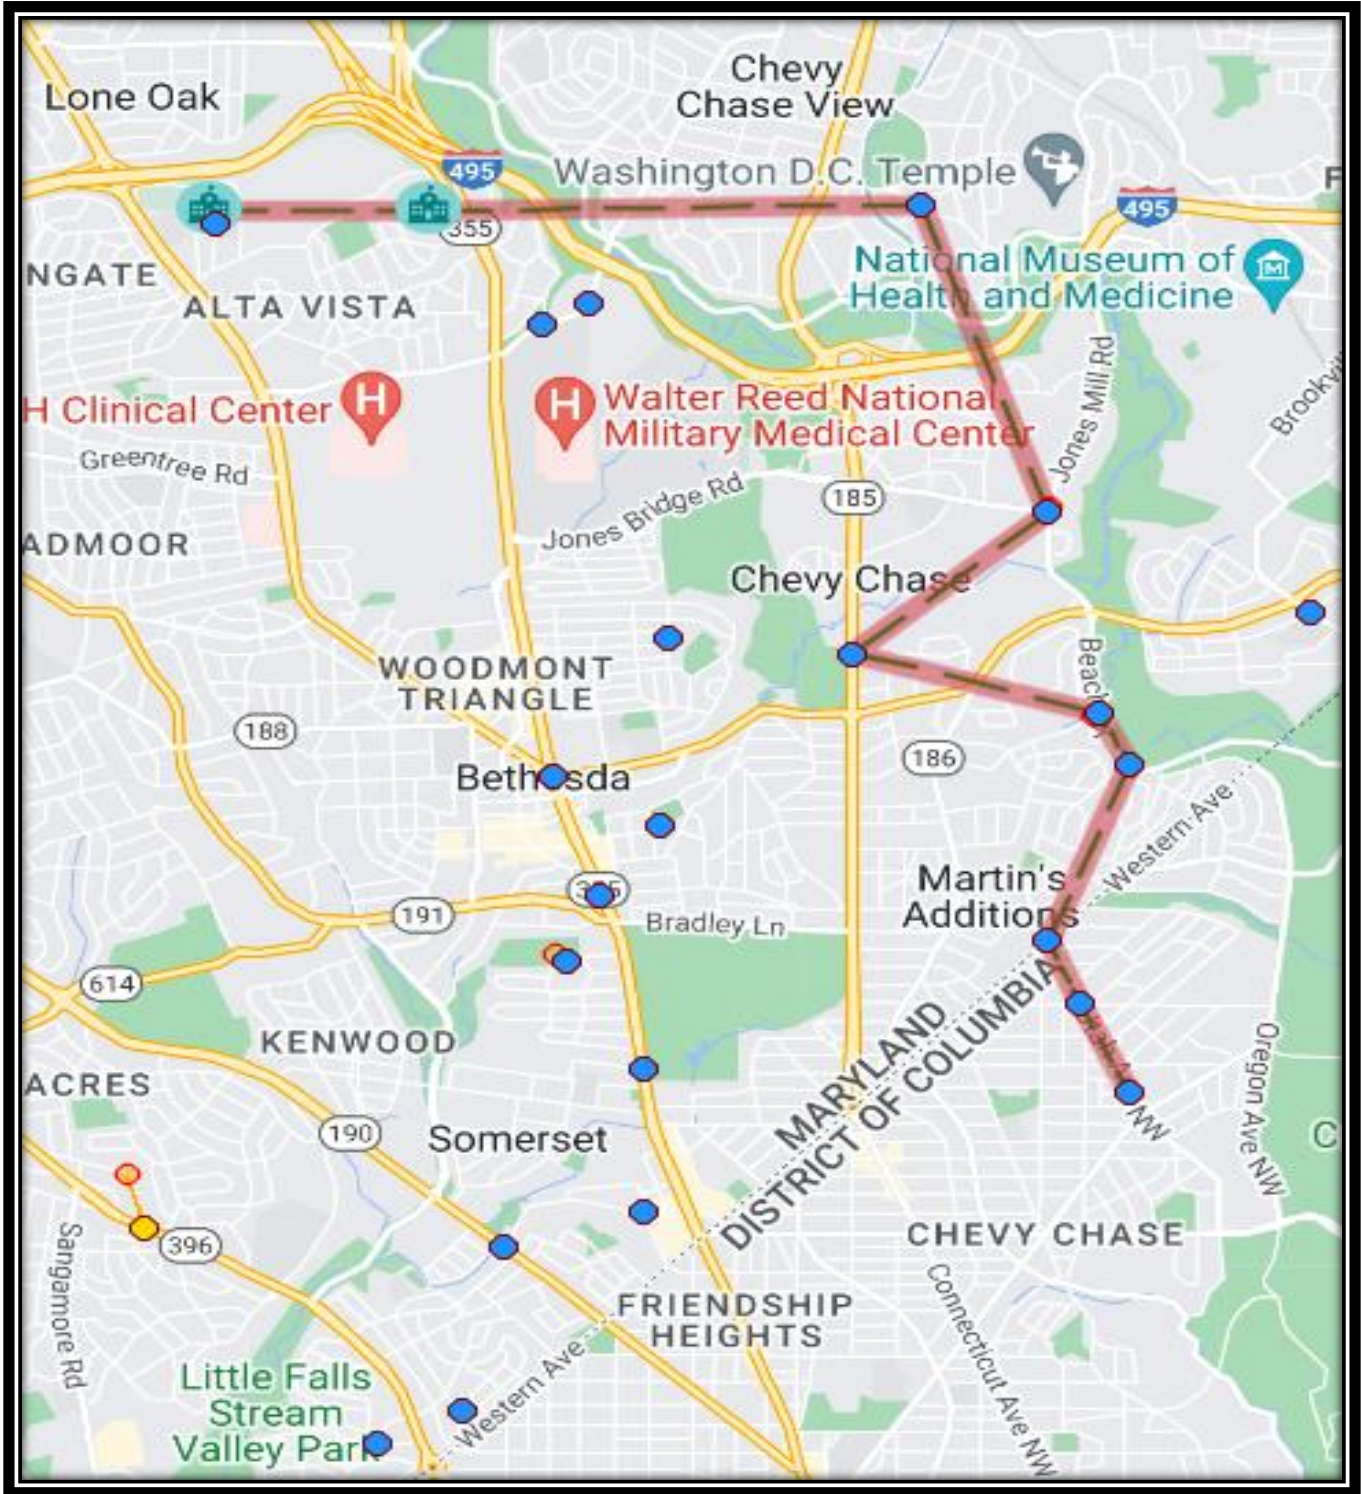

AFTERNOON DROP-OFF	LOCATION
3:30	Forest Rd Campus
3:40	Maplewood Campus
3:47	Wisconsin Ave & Old Georgetown Rd
3:52	4301 Willow Ln, Chevy Chase
3:58	6414 Ruffin Rd- Inside the Park
4:02	Wisconsin Ave & Drummond Ave
4:08	Willard Ave & Friendship Blvd
4:10	River Rd & Greenway Dr, Bethesda
4:13	Allan Rd & Bayard Blvd, Bethesda, MD 20816
4:15	Elliott Rd & Duvall Dr, Bethesda, MD 20816

ROUTE 306

Route 307

MORNING PICK-UP	LOCATION
7:29	Utah Ave NW & Patterson PI NW
7:32	Utah Ave NW and Tennyson St NW
7:33	Western Ave & Pinehurst Circle
7:36	Beach Dr and Leland St
7:38	Beach Dr & Woodbine St
7:43	Chevy Chase Library
7:46	Jones Mill Rd & Jones Bridge Rd, Chevy Chase
7:50	Calvend Lane & Elrod Rd
8:10	Forest Rd
8:20	Maplewood Campus

AFTERNOON DROP-OFF	LOCATION
3:30	Forest Rd Campus
3:40	Maplewood Campus
3:42	Cedar Ln & Elmhirst Pkwy
3:43	Cedar Ln & Chanute Dr
3:47	Calvend Lane & Elrod Rd
3:52	Jones Mill Rd & Jones Bridge Rd, Chevy Chase
3:56	Chevy Chase Library
4:02	Beach Dr & Woodbine St
4:05	Beach Dr and Leland St
4:08	Western Ave & Pinehurst Circle
4:09	Utah Ave NW and Tennyson St NW
4:10	Utah Ave NW & Patterson PI NW

****Route will go to Forest Rd Campus First**

ROUTE 307

Route 308

MORNING PICK-UP	LOCATION
7:11	Little Falls & Dorset Ave, Somerset, MD
7:16	Massachusetts Ave & Brookeway Dr, Bethesda,
7:20	Osceola Rd and Osceola Ct, Bethesda
7:22	Massachusetts Ave & Ramsgate Rd, Bethesda,
7:25	Wiscasset Rd & Mohican Rd, Brookmont, MD
7:28	Massachusetts Ave & Avalon Dr, Bethesda, MD
7:34	Walt Whitman HS-7100 Whittier Blvd, Bethesda
7:41	5000 Bradley Blvd, Bethesda, MD
7:44	7400 Arlington Rd, Bethesda, MD
7:47	Old Georgetown Rd (NB)& Huntington Pkwy
7:52	YMCA Ayrilawn
8:10	Forest Rd
8:20	Maplewood Campus