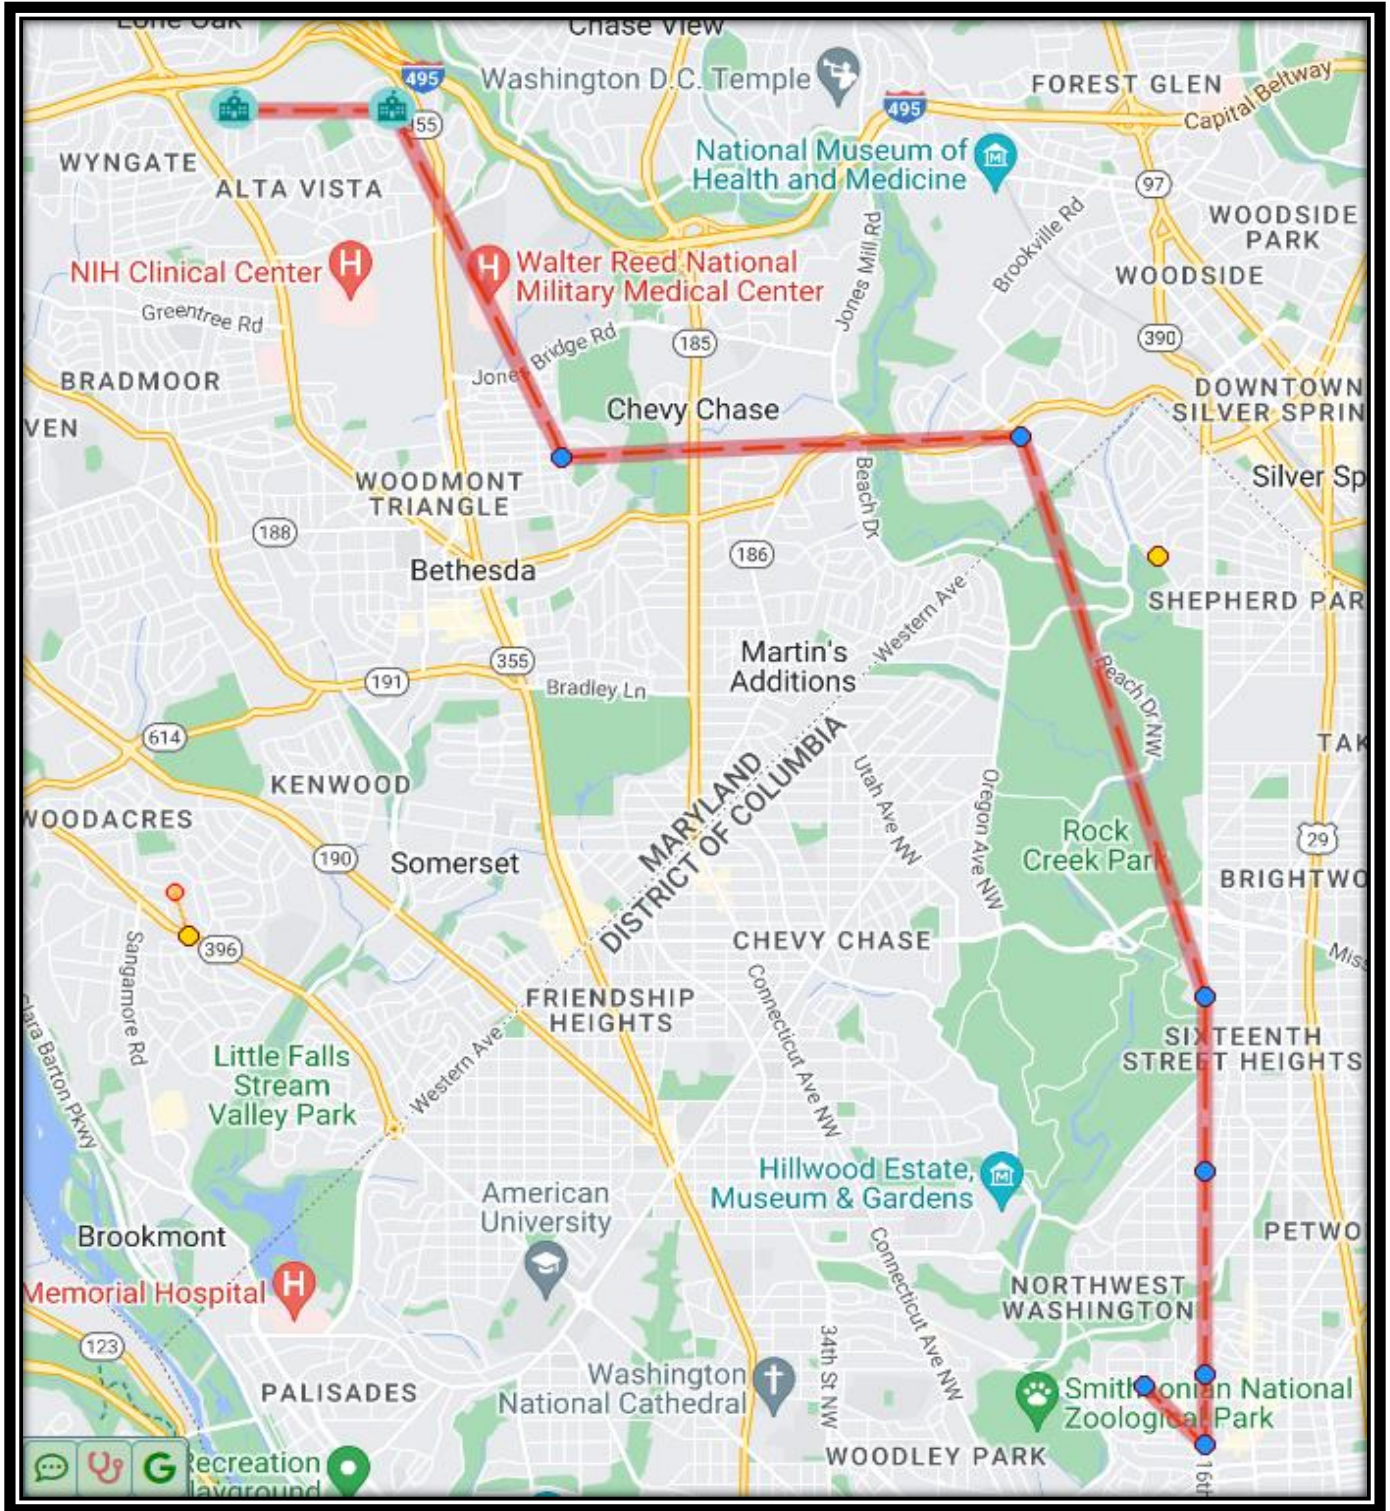

AFTERNOON DROP-OFF	LOCATION
3:30	Forest Rd
3:40	Maplewood Campus
4:00	Massachusetts Ave NW & 49th St NW
4:04	Massachusetts Ave NW & Ward Cir NW
4:07	Massachusetts Ave NW & Idaho Ave NW
4:10	Cathedral Ave NW & New Mexico Ave NW
4:13	Calvert St NW & Tunlaw Rd NW
4:17	Reservoir Rd NW & 35th St NW
4:21	Reservoir Rd NW & French Embassy
4:22	Reservoir Rd NW & Foxhall Rd NW
4:25	Foxhall Rd NW & Dexter St NW

****Route will go to Forest Rd Campus First**

ROUTE 204

ROUTE 204 PM ROUTE MAP

Route 205

MORNING PICK-UP	LOCATION
7:19	18th St NW & Park Rd NW
7:24	16th St NW & Irving St NW
7:28	16 th St & Newton St
7:33	16th St NW & Buchanan St NW
7:37	16th St NW & Longfellow St NW
7:52	Grubb Rd & Colston Dr
8:00	Lynbrook Center, 8001 Lynbrook Dr
8:10	Maplewood Campus
8:20	Forest Rd Campus

AFTERNOON DROP-OFF	LOCATION
3:30	Forest Rd Campus
3:40	Maplewood Campus
3:48	Lynbrook Center, 8001 Lynbrook Dr
3:58	Grubb Rd & Colston Dr
4:07	16th St NW & Longfellow St NW
4:09	16th St NW & Buchanan St NW
4:14	16 th St & Newton St
4:17	18th St NW & Park Rd NW
4:22	16th St NW & Irving St NW, Washington, DC

ROUTE 205

Route 301

MORNING PICK-UP	LOCATION
7:23	Shady Grove Metro Station Kiss & Ride (West)
7:29	15100 Frederick Rd, Rockville, MD
7:36	Rockville Metro Station
7:43	Rockville Pike & Congressional Ln
7:46	Rockville Pike & Hubbard Dr
7:47	Rockville Pike & Rose Ave
7:50	Executive Blvd & Woodglen Dr
7:51	Executive Blvd & Strand Dr
7:56	Cushman Rd & Tilden Lane
8:00	Tuckerman Ln & Valerian Ln
8:04	Grosvenor-Strathmore Metro
8:10	Maplewood Campus
8:20	Forest Rd Campus