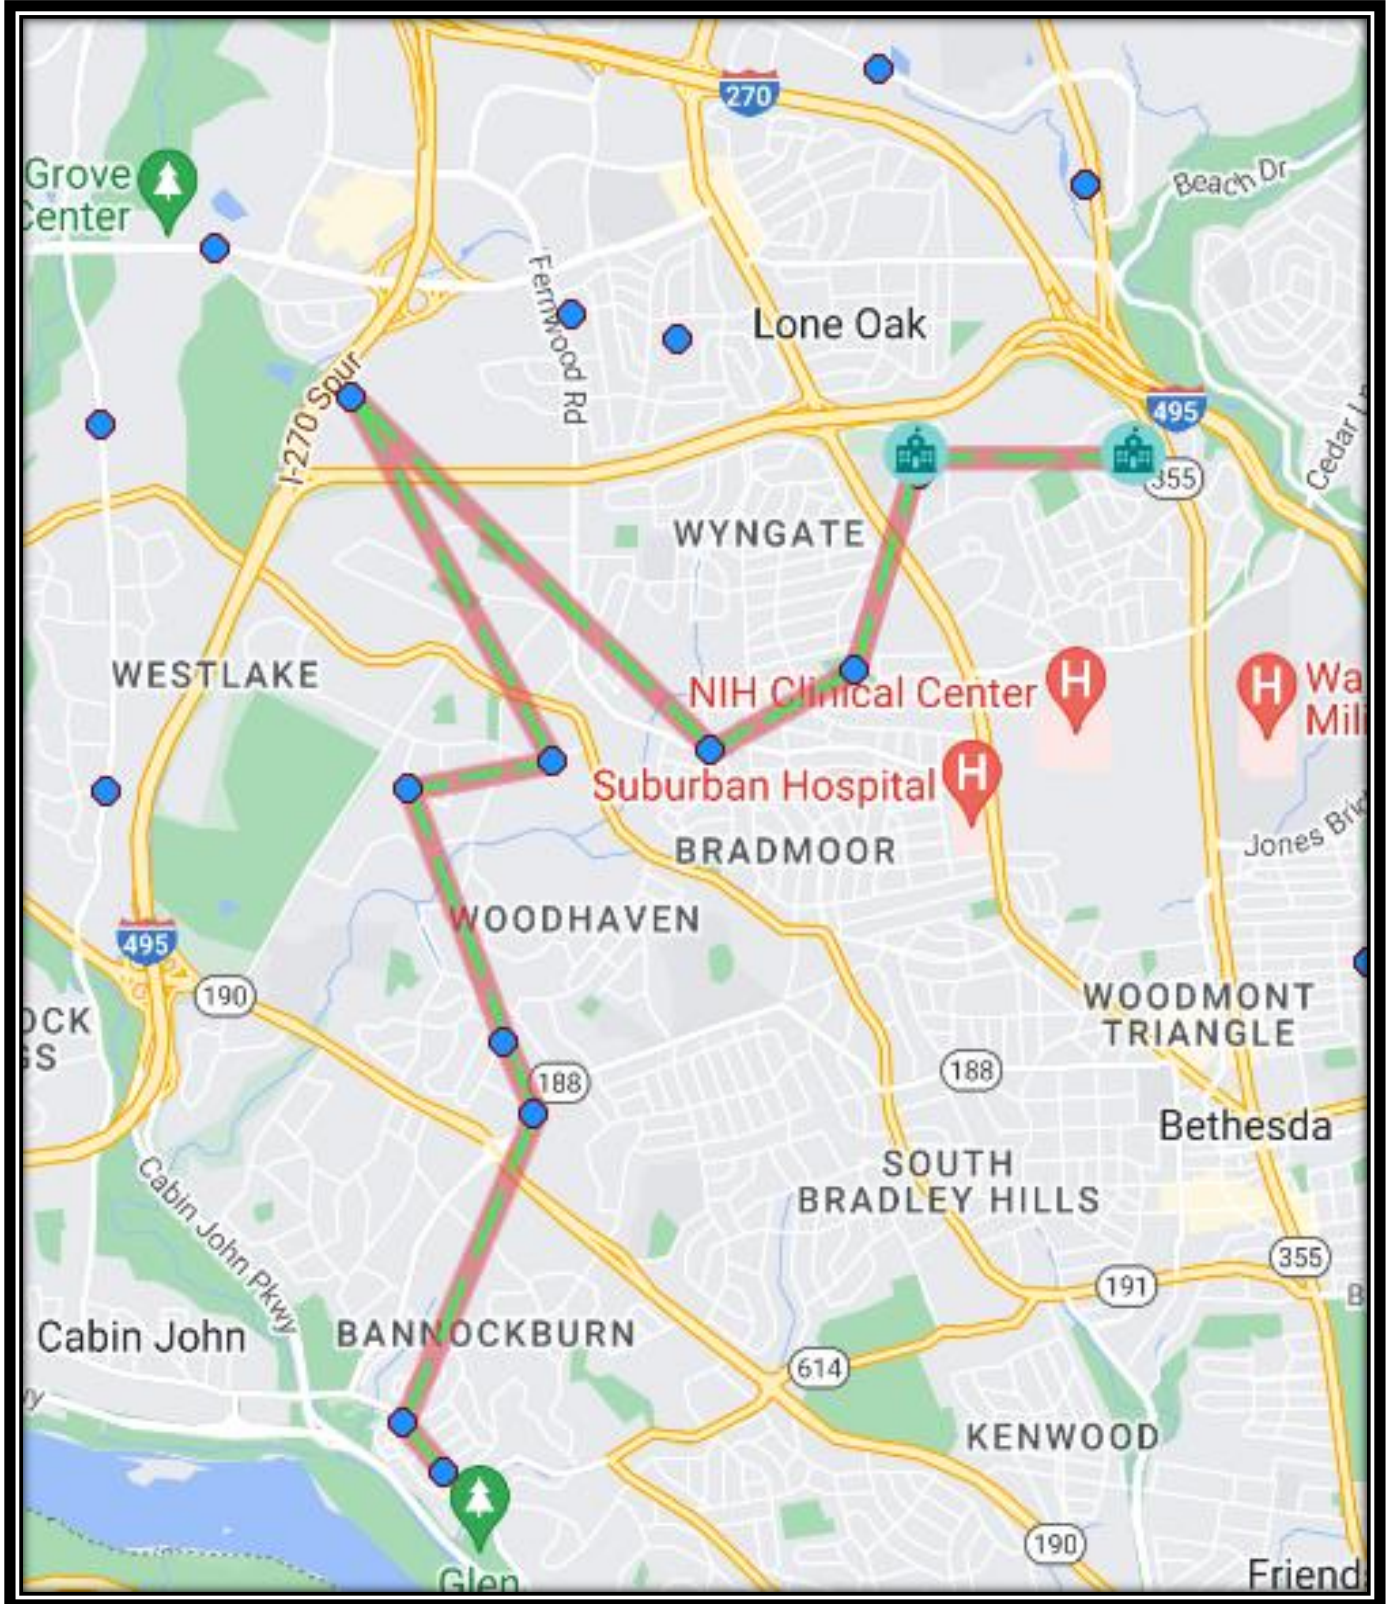

AFTERNOON DROP-OFF	LOCATION
3:30	Forest Rd Campus
3:40	Maplewood Campus
3:45	Ashburton Elementary School
3:46	Lone Oak Dr & Lone Oak Ct
3:50	Democracy Blvd & Bells Mill Rd
3:54	Seven Locks Rd & Greentree Rd
3:56	Seven Locks Rd and Cindy Lane
4:03	Oaklyn Dr & Avenel Local Park
4:16	8300 Bells Mill Rd
4:16	Cabin John MS
4:21	Beverly Farms ES
4:26	Falls Rd & Woodington Dr

****Route will go to Forest Rd Campus First**

ROUTE 304

Route 305

MORNING PICK-UP	LOCATION
7:36	Dunrobbin Dr & Macarthur Blvd
7:37	Bannockburn Dr & Macarthur Blvd
7:40	Wilson Ln & Algonquin Ave
7:42	Cayuga Ave & Massena Rd
7:48	Blaisdell Rd & Bellwood Rd
7:51	Fernwood Rd & Hillmead Rd, Bethesda
7:52	7252 Greentree Rd, Bethesda 20817
7:55	Greentree Rd and Ridge Place
8:00	YMCA Ayrilawn
8:10	Forest Rd Campus
8:20	Maplewood Campus

AFTERNOON DROP-OFF	LOCATION
3:30	Maplewood Campus
3:45	Forest Road Campus
3:50	YMCA Ayrilawn
3:55	Greentree Rd and Ridge Place
4:00	7252 Greentree Rd, Bethesda 20817
4:06	Fernwood Rd & Hillmead Rd, Bethesda
4:09	Blaisdell Rd & Bellwood Rd
4:16	Cayuga Ave & Massena Rd
4:17	Wilson Ln & Algonquin Ave
4:20	Bannockburn Dr & Macarthur Blvd
4:21	Dunrobbin Dr & Macarthur Blvd

****Route will go to Forest Rd Campus First**

ROUTE 305

Route 306

MORNING PICK-UP	LOCATION
7:27	Elliott Rd & Duvall Dr, Bethesda, MD 20816
7:29	Allan Rd & Bayard Blvd, Bethesda
7:33	River Rd & Greenway Dr, Bethesda, MD 20815
7:34	Willard Ave & Friendship Blvd
7:37	Wisconsin Ave & Drummond Ave
7:41	6414 Ruffin Rd - Inside the Park
7:44	Wisconsin Ave & Stanford St
7:47	4301 Willow Ln, Chevy Chase
7:54	Wisconsin Ave & East-West Hwy
8:02	Cedar Ln & Elmhirst Pkwy
8:03	Cedar Ln & Chanute Dr
8:10	Maplewood Campus
8:20	Forest Rd Campus