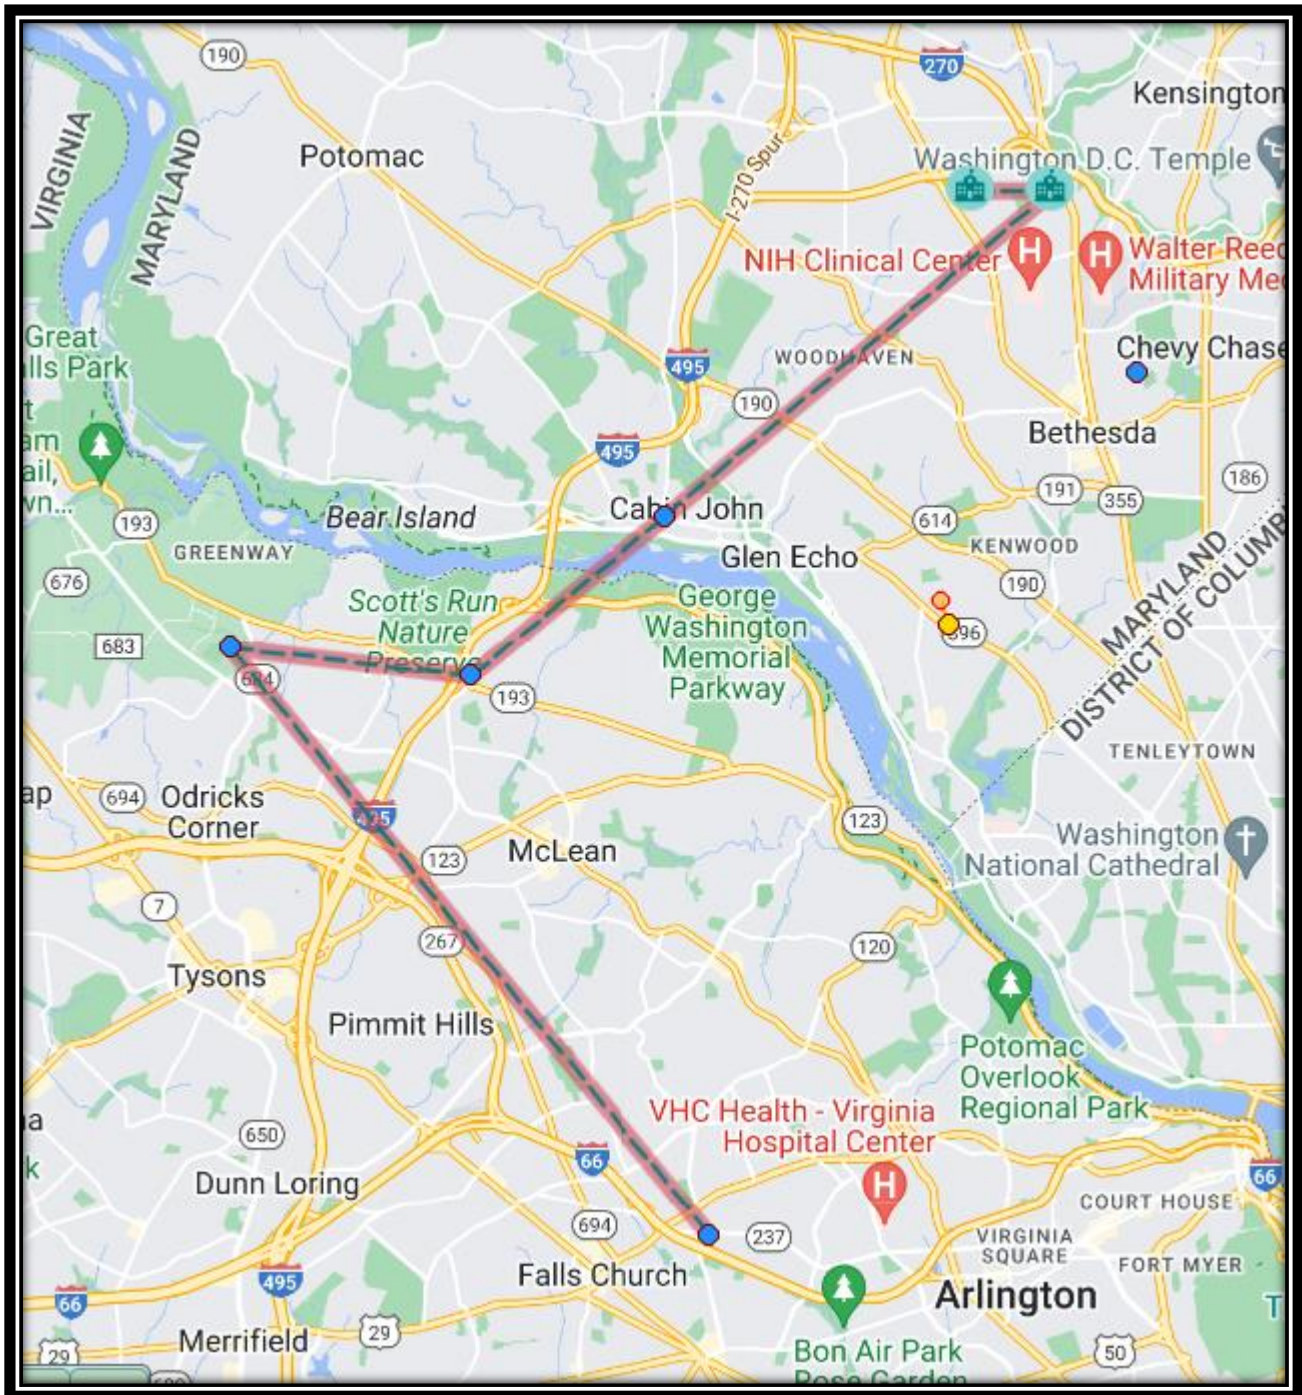

AFTERNOON DROP-OFF	LOCATION
3:48 PM	Lynbrook Center
3:50 PM	Grosvenor-Strathmore Metro YMCA Ayr lawn
3:52 PM	YMCA Ayr lawn
3:53 PM	Grosvenor-Strathmore Metro (x2)
3:55 PM	Lynbrook Center

Intercampus Shuttle Schedule

AM-FOREST ROAD PICK-UP	AM-MAPLEWOOD DROP-OFF
8:05 AM	8:10 AM
8:15 AM	8:20 AM

PM-MAPLEWOOD PICK-UP	PM-FOREST ROAD DROP-OFF
3:30 PM	3:40 PM
5:30 PM	5:40 PM

Route 101

MORNING PICK-UP	LOCATION
7:21	East Falls Church Metro
7:34	McLean Metro
7:50	Balls Hill Rd and Meadow Ct
7:59	Macarthur Blvd & Seven Locks Rd
8:10	Maplewood Campus
8:20	Forest Rd Campus

AFTERNOON DROP-OFF	LOCATION
3:29	Forest Rd Campus
3:40	Maplewood Campus
3:50	Macarthur Blvd & Seven Locks Rd
3:57	Balls Hill Rd and Meadow Ct
4:08	McLean Metro
4:24	East Falls Church Metro

Route 101

Route 201

MORNING PICK-UP	LOCATION
7:26	Q St NW & 27th St NW
7:27	Q St NW & 23rd St NW
7:31	Columbia Rd NW & California St NW
7:32	Columbia RD NW & Kalorama RD
7:35	Calvert St NW and Adams Mill Rd NW
7:37	Connecticut Ave and Calvert St
7:40	Connecticut Ave and Macomb St NW
7:42	Connecticut Ave and Sedgwick St
7:44	Tilden St NW and Reno Rd NW
7:47	Reno Rd and Warren St NW
7:48	4535 Reno Rd
7:53	Wisconsin Ave NW & Harrison St NW
8:10	Maplewood Campus
8:20	Forest Rd Campus