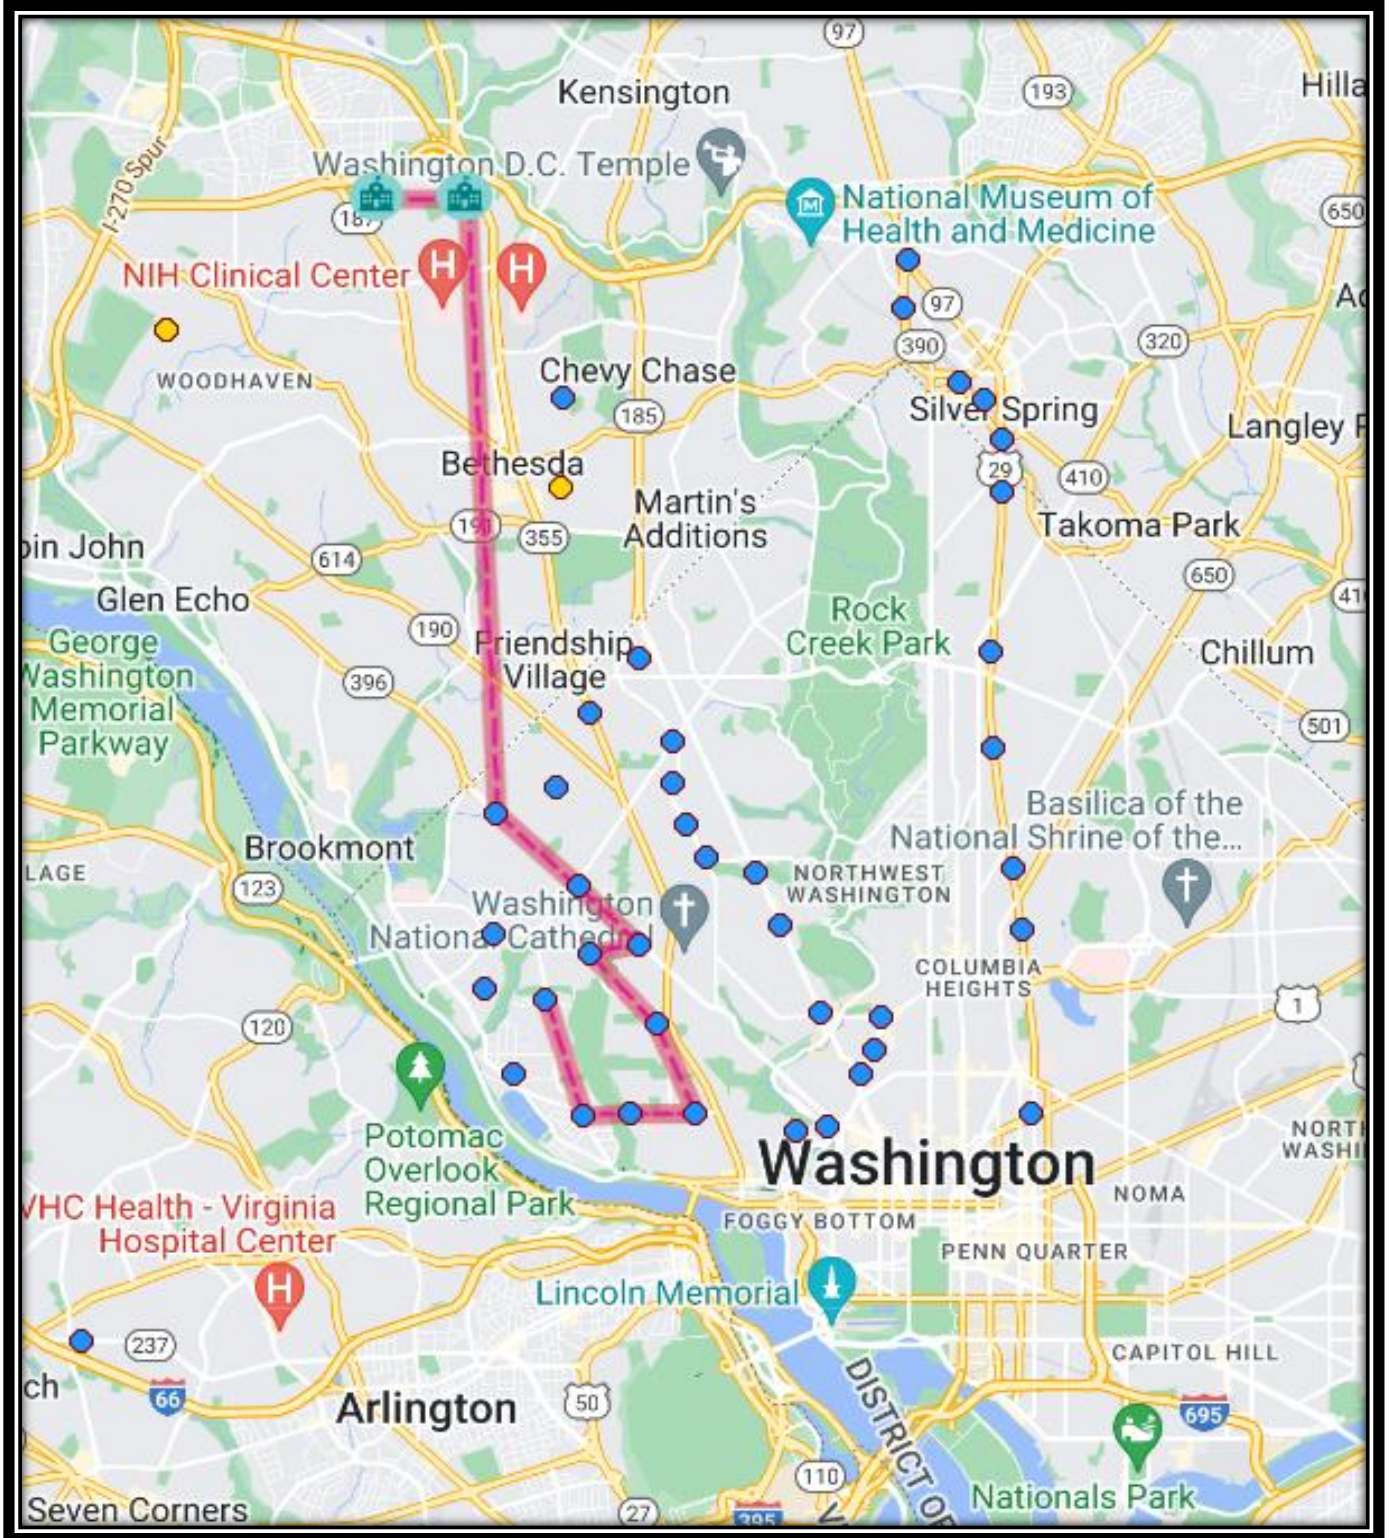

AFTERNOON DROP-OFF	LOCATION
3:30	Forest Rd Campus
3:40	Maplewood Campus
3:59	Georgia Ave & Grace Church Rd
4:03	16th St & Lyttonsville Rd, Silver Spring, MD
4:09	East West Hwy & Colesville Rd, Silver Spring,
4:16	1237 East West Hwy, Silver Spring, MD 20910
4:23	Georgia Ave & Burlington Ave
4:25	Georgia Ave & Hemlock St
4:28	Georgia Ave NW & Van Buren St NW
4:30	Georgia Ave & Quackenbos St
4:34	Georgia Ave NW & Hamilton St NW
4:38	Georgia Ave & Shepherd St
4:40	Georgia Ave & Park Rd
4:49	Shaw (Watha T. Daniel) Neighborhood Library

ROUTE 203

Route 204

MORNING PICK-UP	LOCATION
7:25	Foxhall Rd NW & Dexter St NW
7:30	Reservoir Rd NW & Foxhall Rd NW
7:31	Reservoir Rd NW & French Embassy
7:34	Reservoir Rd NW & 35th St NW
7:38	Calvert St NW & Tunlaw Rd NW
7:41	Cathedral Ave NW & New Mexico Ave NW
7:44	Massachusetts Ave NW & Idaho Ave NW
7:47	Massachusetts Ave NW & Ward Cir NW
7:49	Massachusetts Ave NW & 49th St NW
8:10	Forest Rd
8:20	Maplewood Campus

AFTERNOON DROP-OFF	LOCATION
3:30	Forest Rd
3:40	Maplewood Campus
4:00	Massachusetts Ave NW & 49th St NW
4:04	Massachusetts Ave NW & Ward Cir NW
4:07	Massachusetts Ave NW & Idaho Ave NW
4:10	Cathedral Ave NW & New Mexico Ave NW
4:13	Calvert St NW & Tunlaw Rd NW
4:17	Reservoir Rd NW & 35th St NW
4:21	Reservoir Rd NW & French Embassy
4:22	Reservoir Rd NW & Foxhall Rd NW
4:25	Foxhall Rd NW & Dexter St NW

****Route will go to Forest Rd Campus First**

ROUTE 204

ROUTE 204 PM ROUTE MAP

Route 205

MORNING PICK-UP	LOCATION
7:19	18th St NW & Park Rd NW
7:24	16th St NW & Irving St NW
7:28	16 th St & Newton St
7:33	16th St NW & Buchanan St NW
7:37	16th St NW & Longfellow St NW
7:52	Grubb Rd & Colston Dr
8:00	Lynbrook Center, 8001 Lynbrook Dr
8:10	Maplewood Campus
8:20	Forest Rd Campus