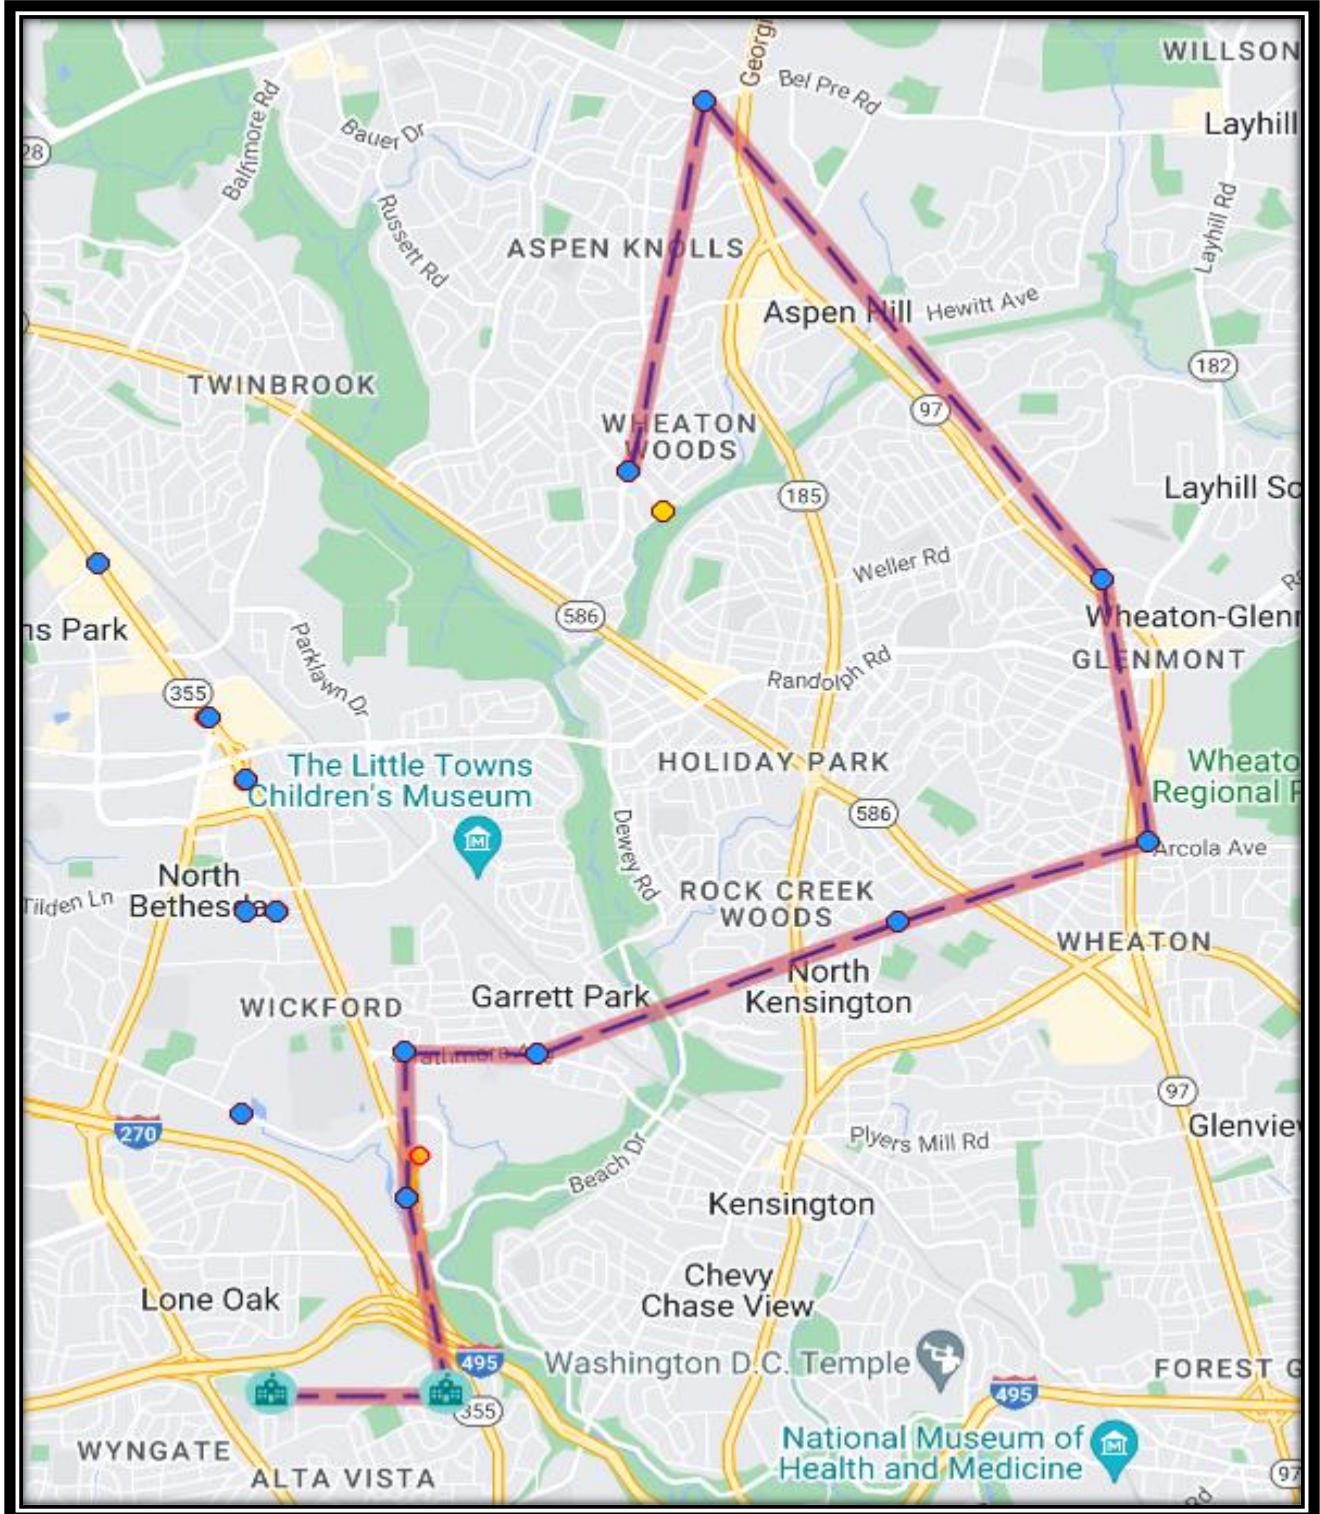

AFTERNOON DROP-OFF	LOCATION
3:30	Forest Rd Campus
3:40	Maplewood Campus
3:55	Grosvenor-Strathmore Metro
4:04	Tuckerman Ln & Valerian Ln
4:09	Cushman Rd & Tilden Ln
4:13	Executive Blvd & Strand Dr
4:12	Executive Blvd and Woodglen Dr
4:20	Rockville Pike & Rose Ave
4:22	Rockville Pike & Hubbard Dr
4:26	Rockville Pike & Congressional Ln
4:30	Rockville Metro Station
4:40	15100 Frederick Rd, Rockville, MD
4:46	Shady Grove Metro Station Kiss & Ride (West)

Route 301

Route 302

MORNING PICK-UP	LOCATION
7:12	Parkland Dr & Grenoble Dr
7:18	Chesterfield Rd & Bel Pre Rd
7:25	Glenmont Metro Kiss & Ride
7:31	Wheaton Library
7:40	Newport Mill and Mapleview Dr
7:48	Strathmore Ave & Kenilworth Ave
7:49	Strathmore Ave and Jolly Way
7:54	Grosvenor-Strathmore Metro
8:10	Maplewood Campus
8:20	Forest Rd Campus

AFTERNOON DROP-OFF	LOCATION
3:30	Forest Rd Campus
3:40	Maplewood Campus
3:55	Grosvenor-Strathmore Metro
4:02	Strathmore Ave and Jolly Way
4:04	Strathmore Ave & Kenilworth Ave
4:12	Newport Mill and Mapleview Dr
4:19	Wheaton Library
4:26	Glenmont Metro Kiss & Ride
4:36	Chesterfield Rd & Bel Pre Rd
4:40	Parkland Dr & Grenoble Dr

ROUTE 302

Route 303

MORNING PICK-UP	LOCATION
7:04	Poplar Run Dr & Tivoli Lake Blvd
7:11	36 Vital Way- In front of the Bagelry
7:26	10770 Columbia Pike
7:32	Colesville Rd & St Andrews Way
7:35	Dale Dr & Colesville Rd
7:42	8484 16th St IN Front of Complex
7:48	Meadowbrook Lane & East West Hwy
8:10	Maplewood Campus
8:20	Forest Rd Campus