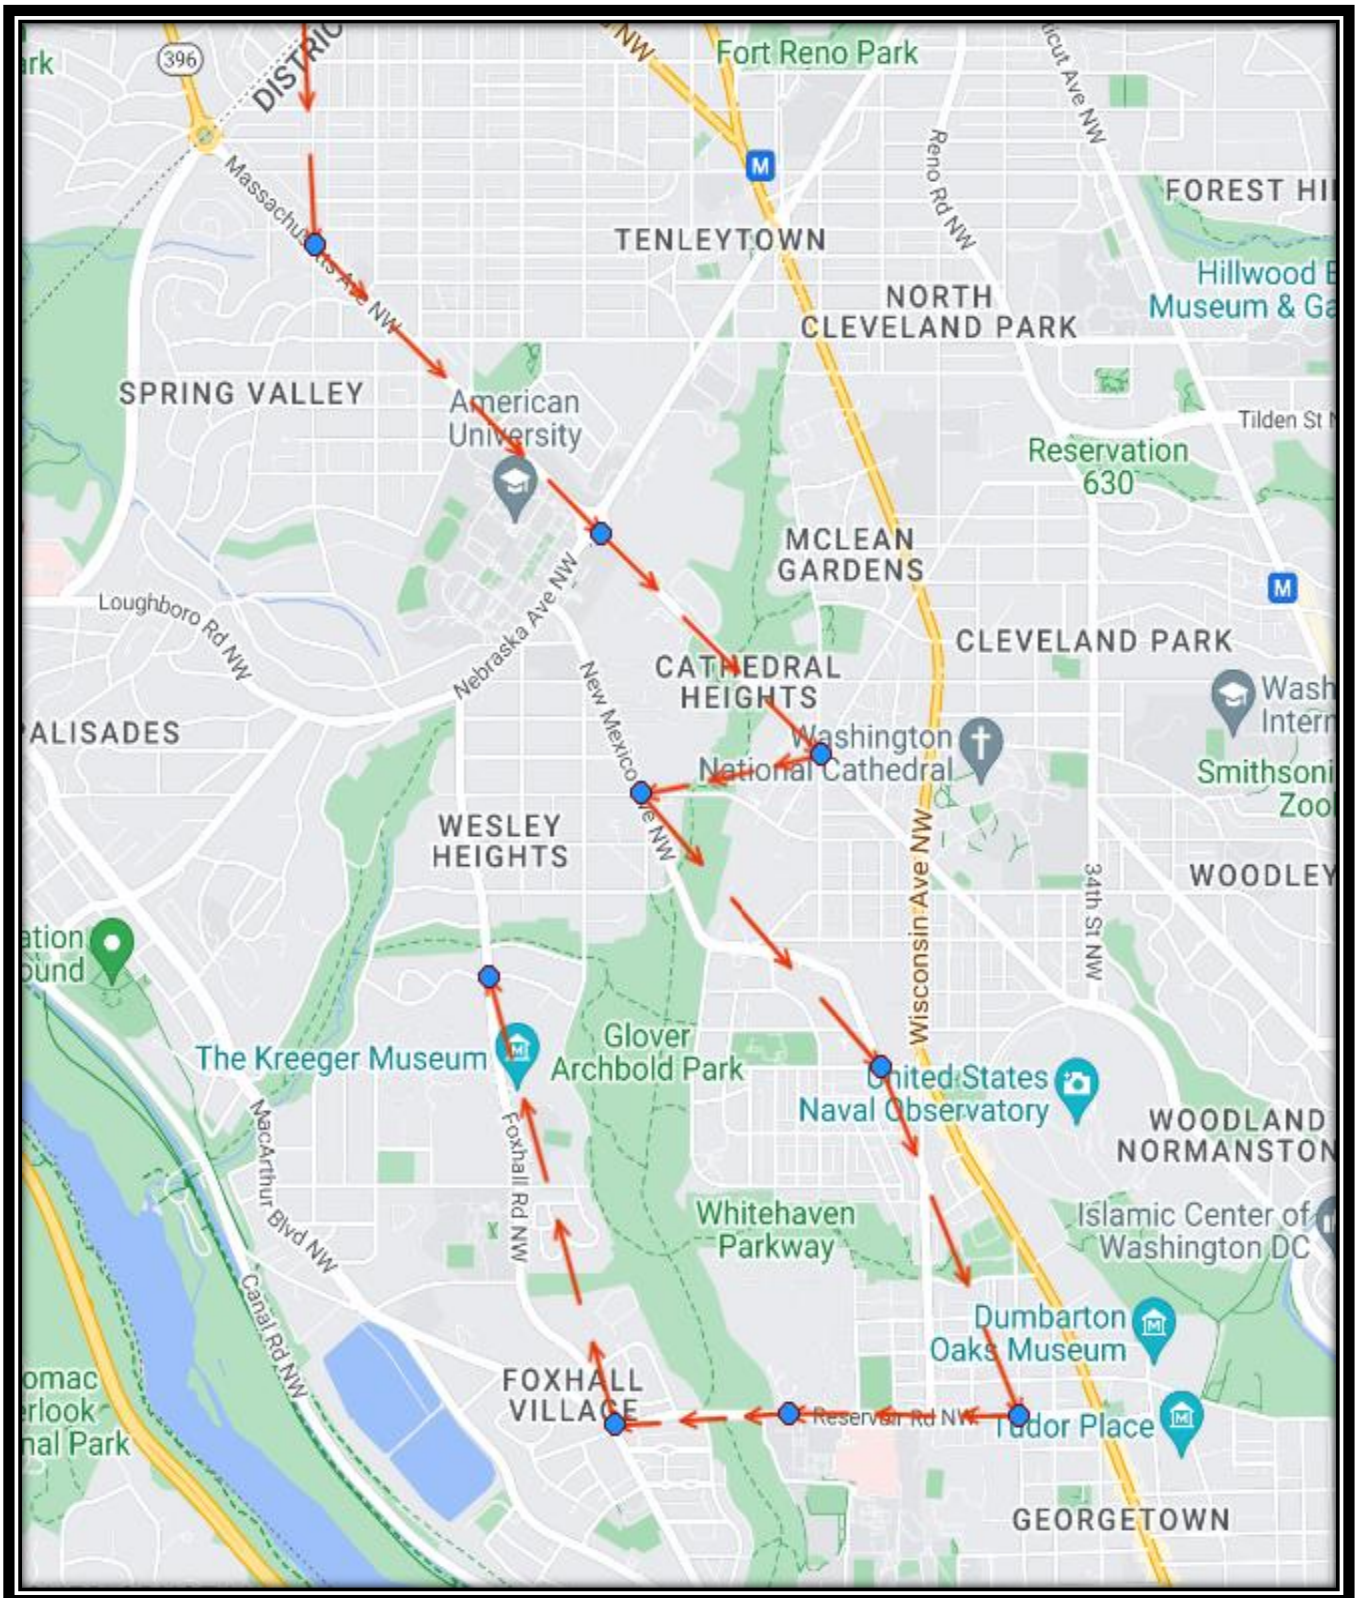

ROUTE 204 PM ROUTE MAP