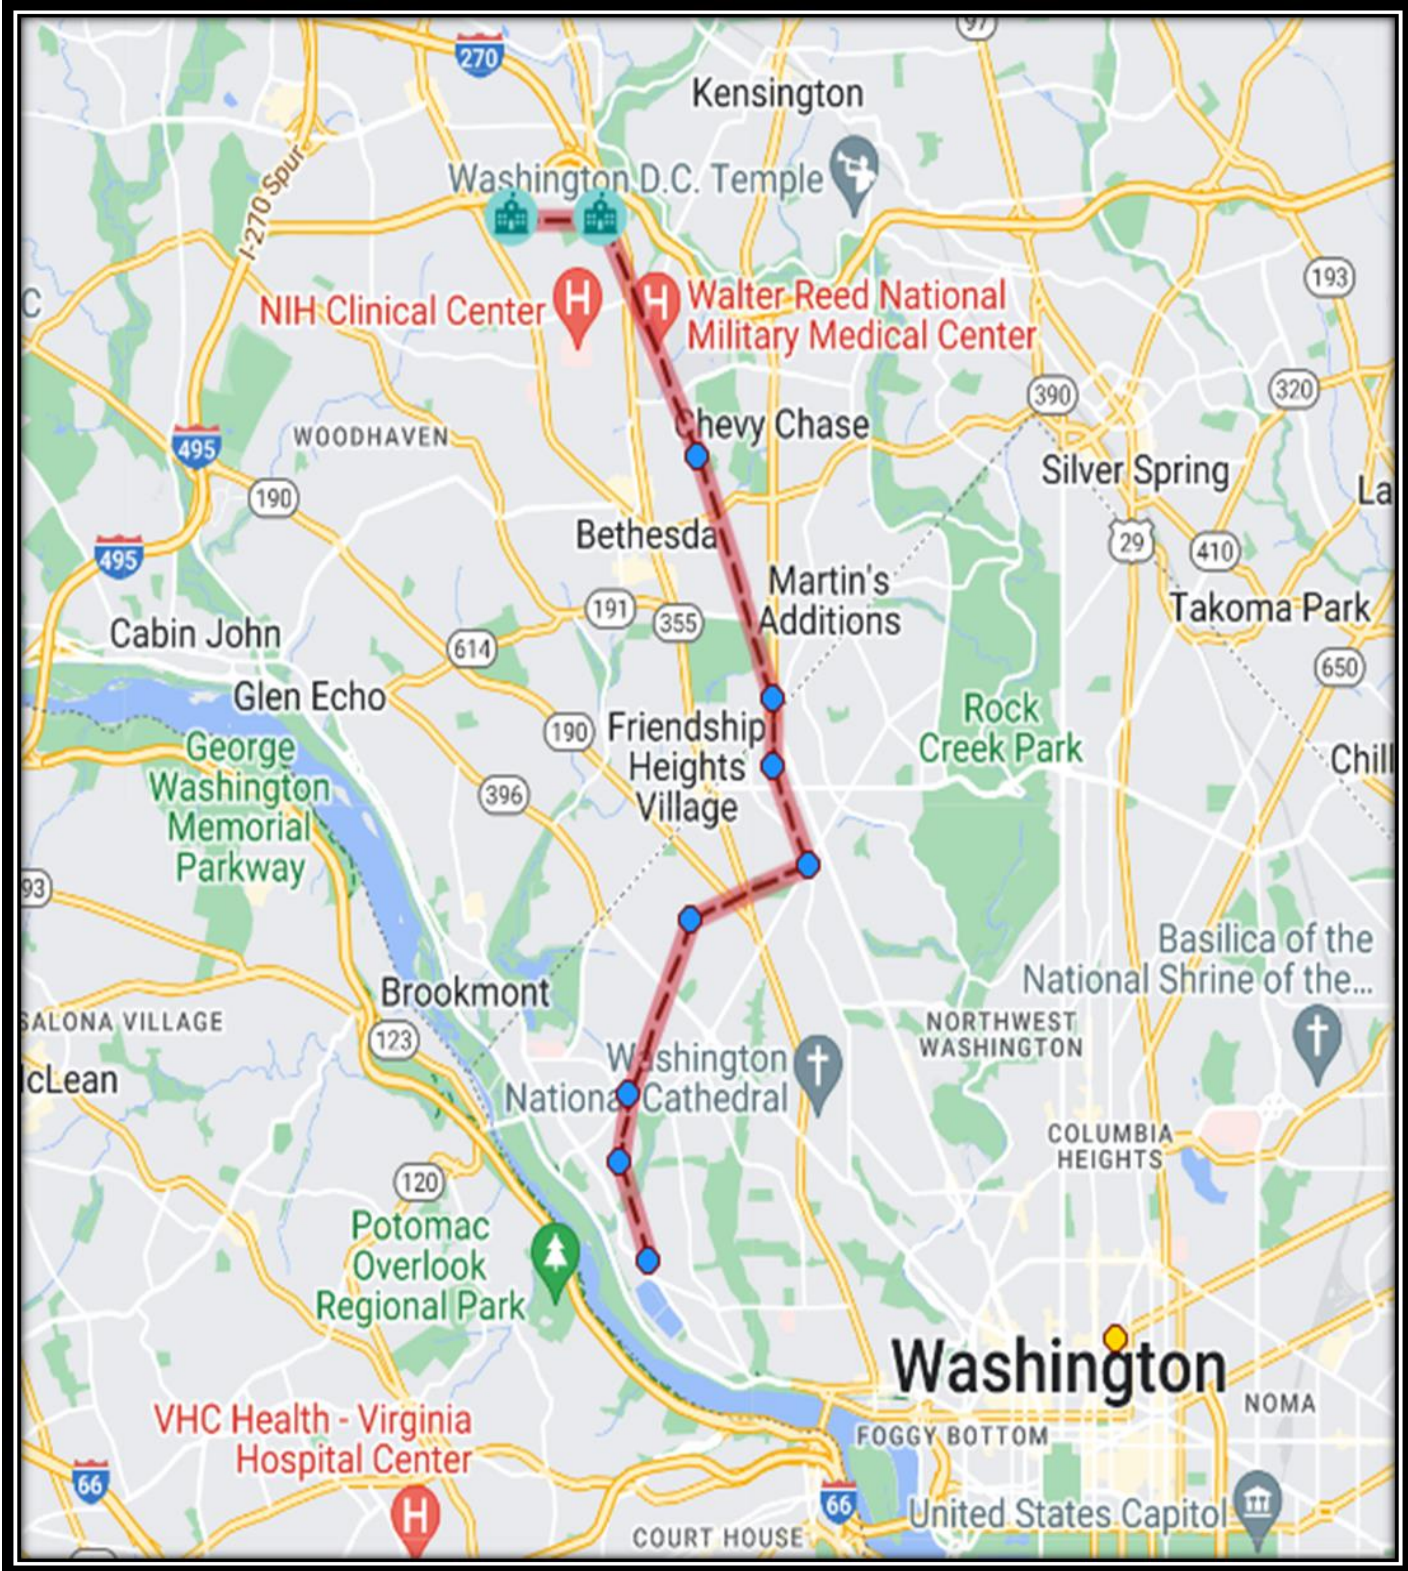

AFTERNOON DROP-OFF	LOCATION
3:30	Forest Rd Campus
3:40	Maplewood Campus
3:56	Wisconsin Ave NW & Harrison St NW
4:00	4535 Reno Rd, Washington 20008
4:01	Reno Rd & Warren St NW
4:03	Tilden Street NW and Reno Rd NW
4:05	Connecticut Ave & Sedgwick St
4:10	Connecticut Avenue Northwest & Macomb St NW
4:13	Connecticut Ave & Calvert St
4:15	Calvert St NW & Adams Mill Rd NW
4:17	Columbia RD NW & Kalorama RD
4:18	Columbia Rd NW & California St NW
4:22	Q St NW & 23rd St NW
4:23	Q St NW & 27th St NW

Route 201

Route 202

MORNING PICK-UP	LOCATION
7:23	4800 U St NW
7:27	University Terrace NW and Battery PI NW
7:29	Arizona Ave NW & Loughboro Rd NW
7:37	45th Street NW and Butterworth Place
7:43	Nebraska Ave NW & Reno Ave NW
7:48	39 th St NW & Livingston St NW
7:51	Connecticut Ave & E. Irving St
8:00	Lynbrook Center- 8001 Lynbrook Dr, Bethesda
8:20	Maplewood Campus
8:30	Forest Rd Campus

AFTERNOON DROP-OFF	LOCATION
3:30	Forest Rd Campus
3:40	Maplewood Campus
3:48	Lynbrook Center- 8001 Lynbrook Dr, Bethesda
4:00	Connecticut Ave & E. Irving St
4:02	39th St NW & Livingston St NW
4:03	Nebraska Ave NW & Reno Ave NW
4:09	45th Street NW and Butterworth Place
4:16	Arizona Ave NW & Loughboro Rd NW
4:19	University Terrace NW and Battery PI NW
4:23	4800 U St NW

****Route will go to Forest Road Campus First**

ROUTE 202

Route 203

MORNING PICK-UP	LOCATION
7:21	Shaw (Watha T. Daniel) Neighborhood Library
7:30	Georgia Ave & Park Rd
7:33	Georgia Ave NW & Shepherd St NW
7:40	Georgia Ave & Quackenbos St
7:42	Georgia Ave NW & Van Buren St NW
7:44	Georgia Ave & Hemlock St
7:48	Georgia Ave & Burlington Ave
7:49	1237 East West Hwy, Silver Spring, MD 20910
7:51	East West Hwy & Colesville Rd, Silver Spring,
7:53	16th St & Lyttonsville Rd, Silver Spring, MD
7:57	Georgia Ave & Luzerne Ave, Silver Spring, MD
8:10	Maplewood Campus
8:20	Forest Rd Campus