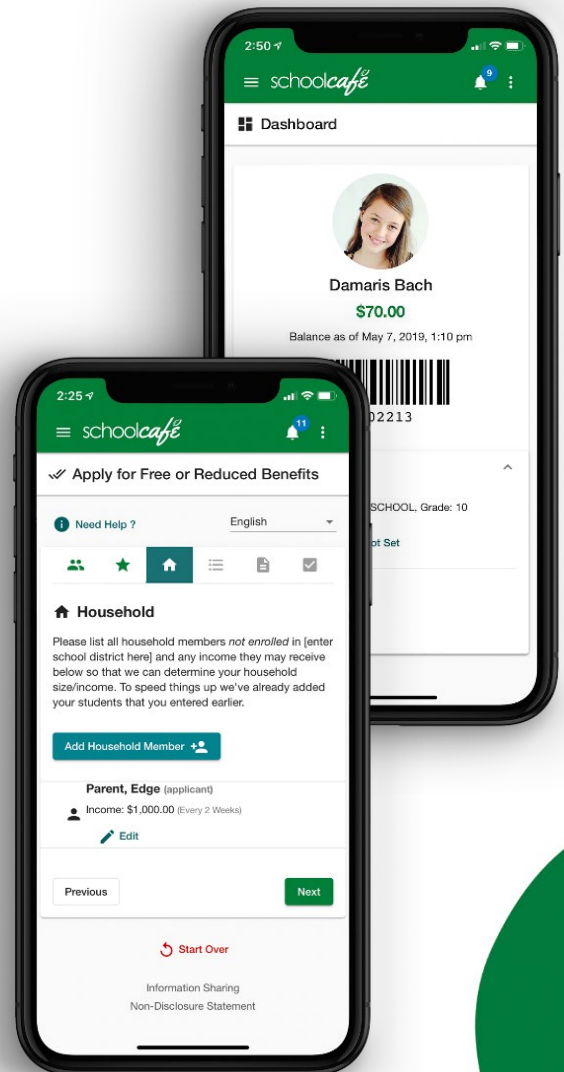

One app for your entire cafeteria .

APPLY FOR FREE & REDUCED MEALS

Applying for free and reduced meal benefits has never been easier. Apply, submit, and track your application status from start to finish.

MANAGE BALANCES

Make payments, view purchase history, and receive low balance alerts. For convenience, setup automatic payments to replenish their cafeteria funds.

Get It Now

www.schoolcafe.com

© 2021 schoolcafé by PrimeroEdge