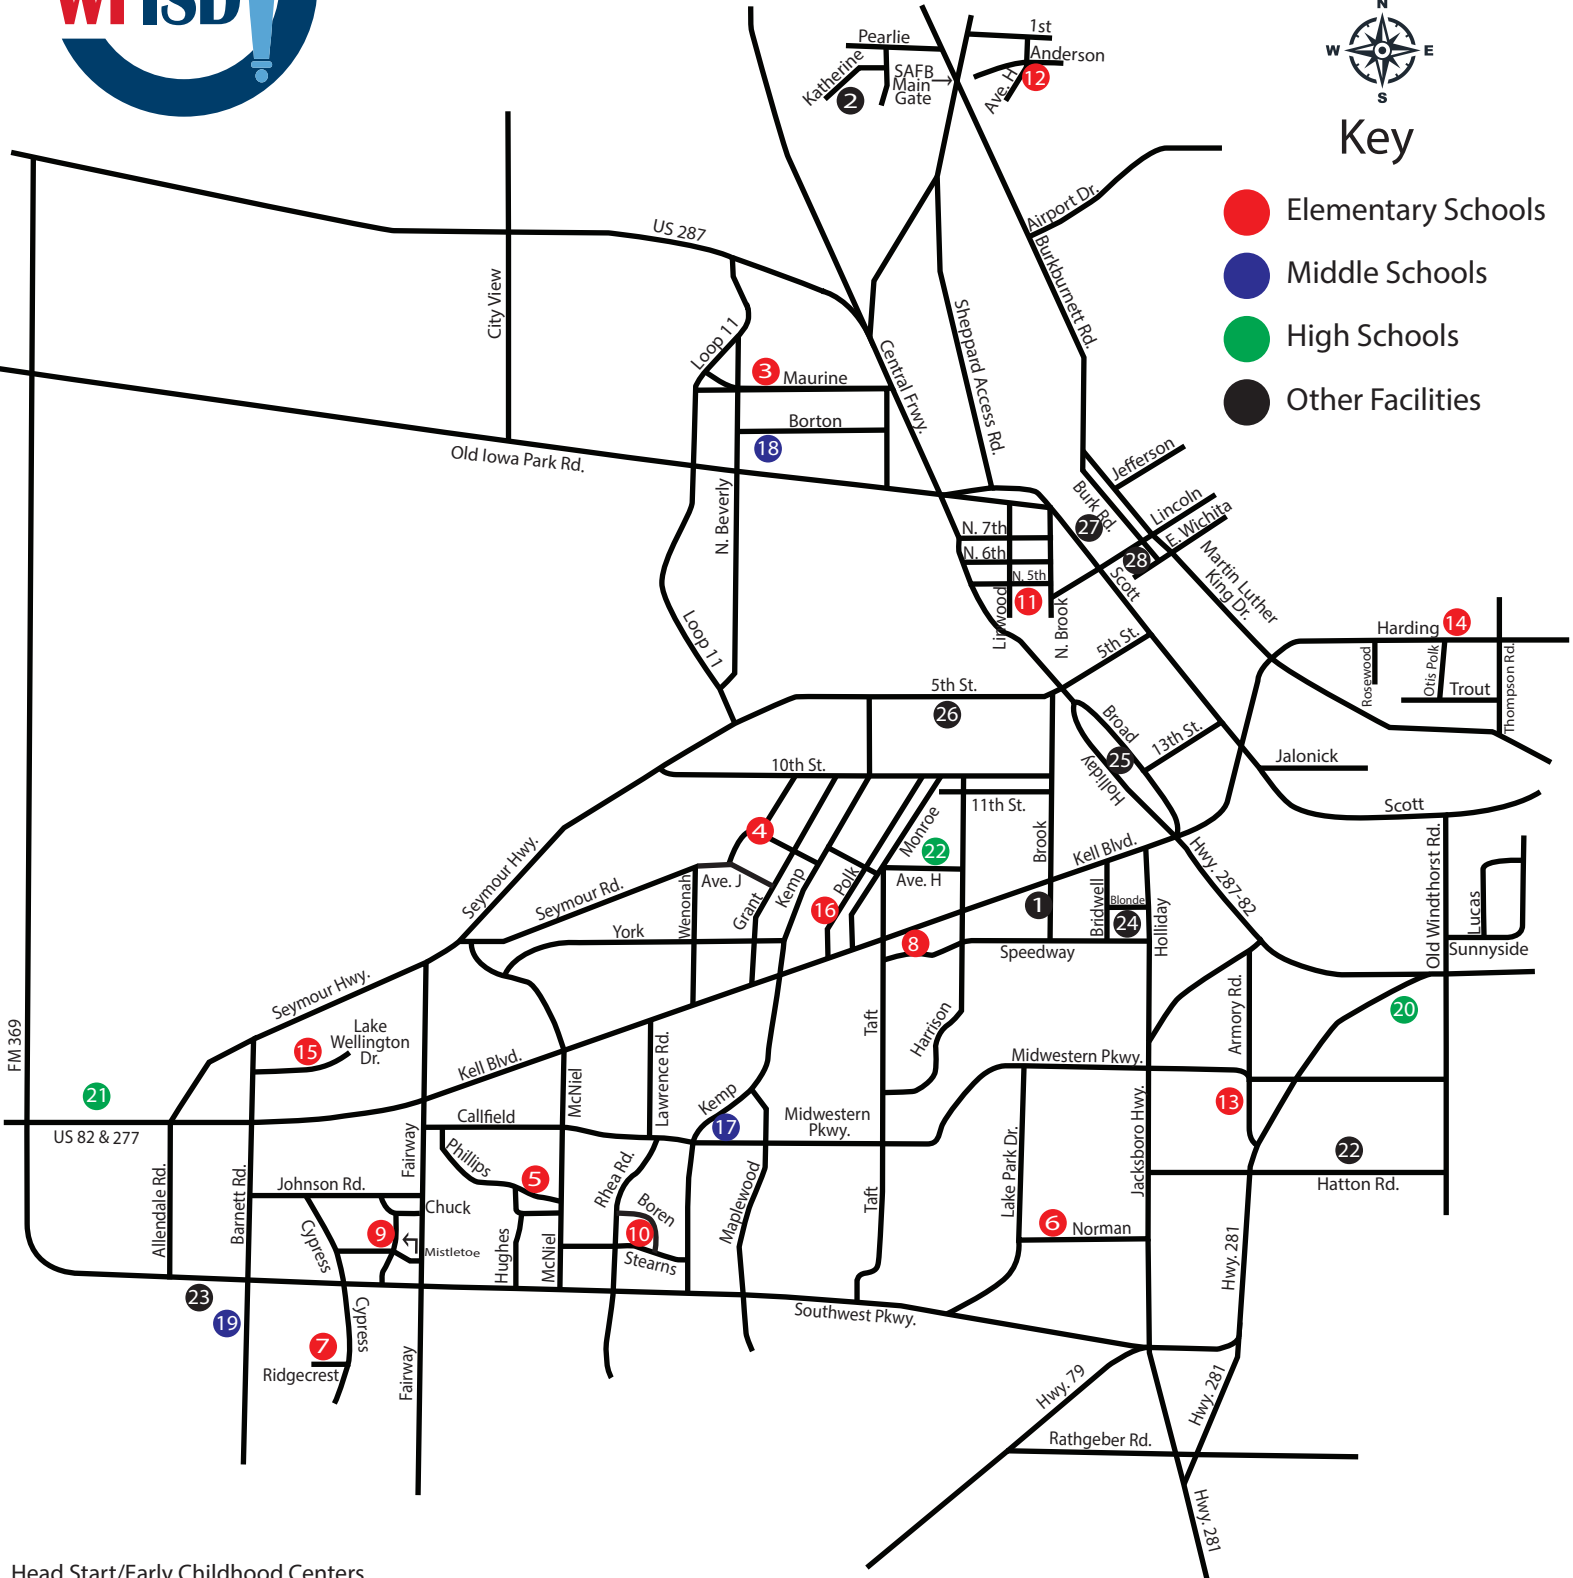

MAP OF WICHITA FALLS INDEPENDENT SCHOOL DISTRICT

www.wfisd.net

Key

- Elementary Schools
- Middle Schools
- High Schools
- Other Facilities

Head Start/Early Childhood Centers
 1. Brook Village - 2202 Brook
 2. Haynes Head Start - 1705 Katherine

Elementary Schools

- 3. Burgess - 3106 Maurine
- 4. Crockett - 3015 Ave. I
- 5. Cunningham - 4107 Phillips
- 6. Fain - 1562 Norman
- 7. Fowler - 5100 Ridgcrest
- 8. Franklin - 2112 Speedway
- 9. Jefferson - 4628 Mistletoe
- 10. Milam - 2901 Boren
- 11. Scotland Park - 1415 N. 5th St.
- 12. Sheppard - 301 E. Anderson
- 13. Southern Hills - 3920 Armory Rd.
- 14. Booker T. Washington - 1300 Harding
- 15. West - 5220 Lake Wellington
- 16. Zundy - 1706 Polk

Middle Schools

- 17. Barwise - 3807 Kemp
- 18. Hirschi - 3106 Borton
- 19. McNiell - 4712 Barnett

High Schools

- 20. Legacy - 3003 Henry S. Grace
- 21. Memorial - 6600 Kell West

Other Facilities

- 22. Career Education Center - 500 E. Hatton
- 23. Athletic Complex
Southwest Pkwy. & Barnett Rd.
- 24. Carrigan & Tech Support - 1609 Blonde
- 25. Education Center/Admin - 1104 Broad
- 26. Food Service & Maintenance - 2015 5th
- 27. Denver - 710 Old Burk Rd.
- 28. JJAEP - 410 Old Burk Rd.