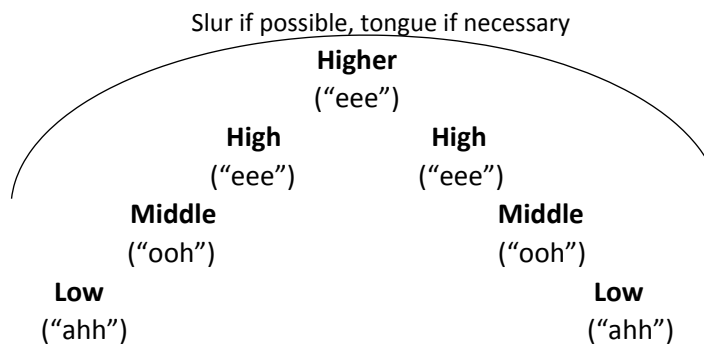

Lip Slurs

Trumpet, Trombone, Baritone, Tuba

Progression:

Valves	Slide Position
0	1
2	2
1	3
12	4
23	5
13	6
123	7

Advanced:

Corners firm, jaw relaxed, hands holding not pulling to face

Warm/slow air for low, cold/fast air for high

Posture perfect