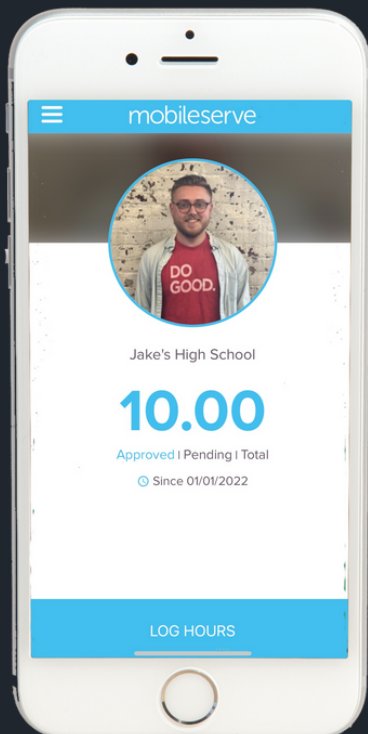

mobileserve

WHAT IS MOBILESERVE?

From tracking student service hours to helping companies engage in Corporate Social Responsibility initiatives, MobileServe connects volunteers to national, regional, and local service opportunities, tracks impact, and then connects service data directly to existing databases. Serving the entire volunteer ecosystem, MobileServe is home to thousands of service administrators connecting volunteers to hundreds of thousands of nonprofits.

GETTING STARTED:

CLAIM ACCOUNT

You'll get an email from MobileServe or your school inviting you to join

DOWNLOAD APP

You can access MobileServe on a browser or through our app

DO GOOD.

You're ready to get out there and volunteer in your community!