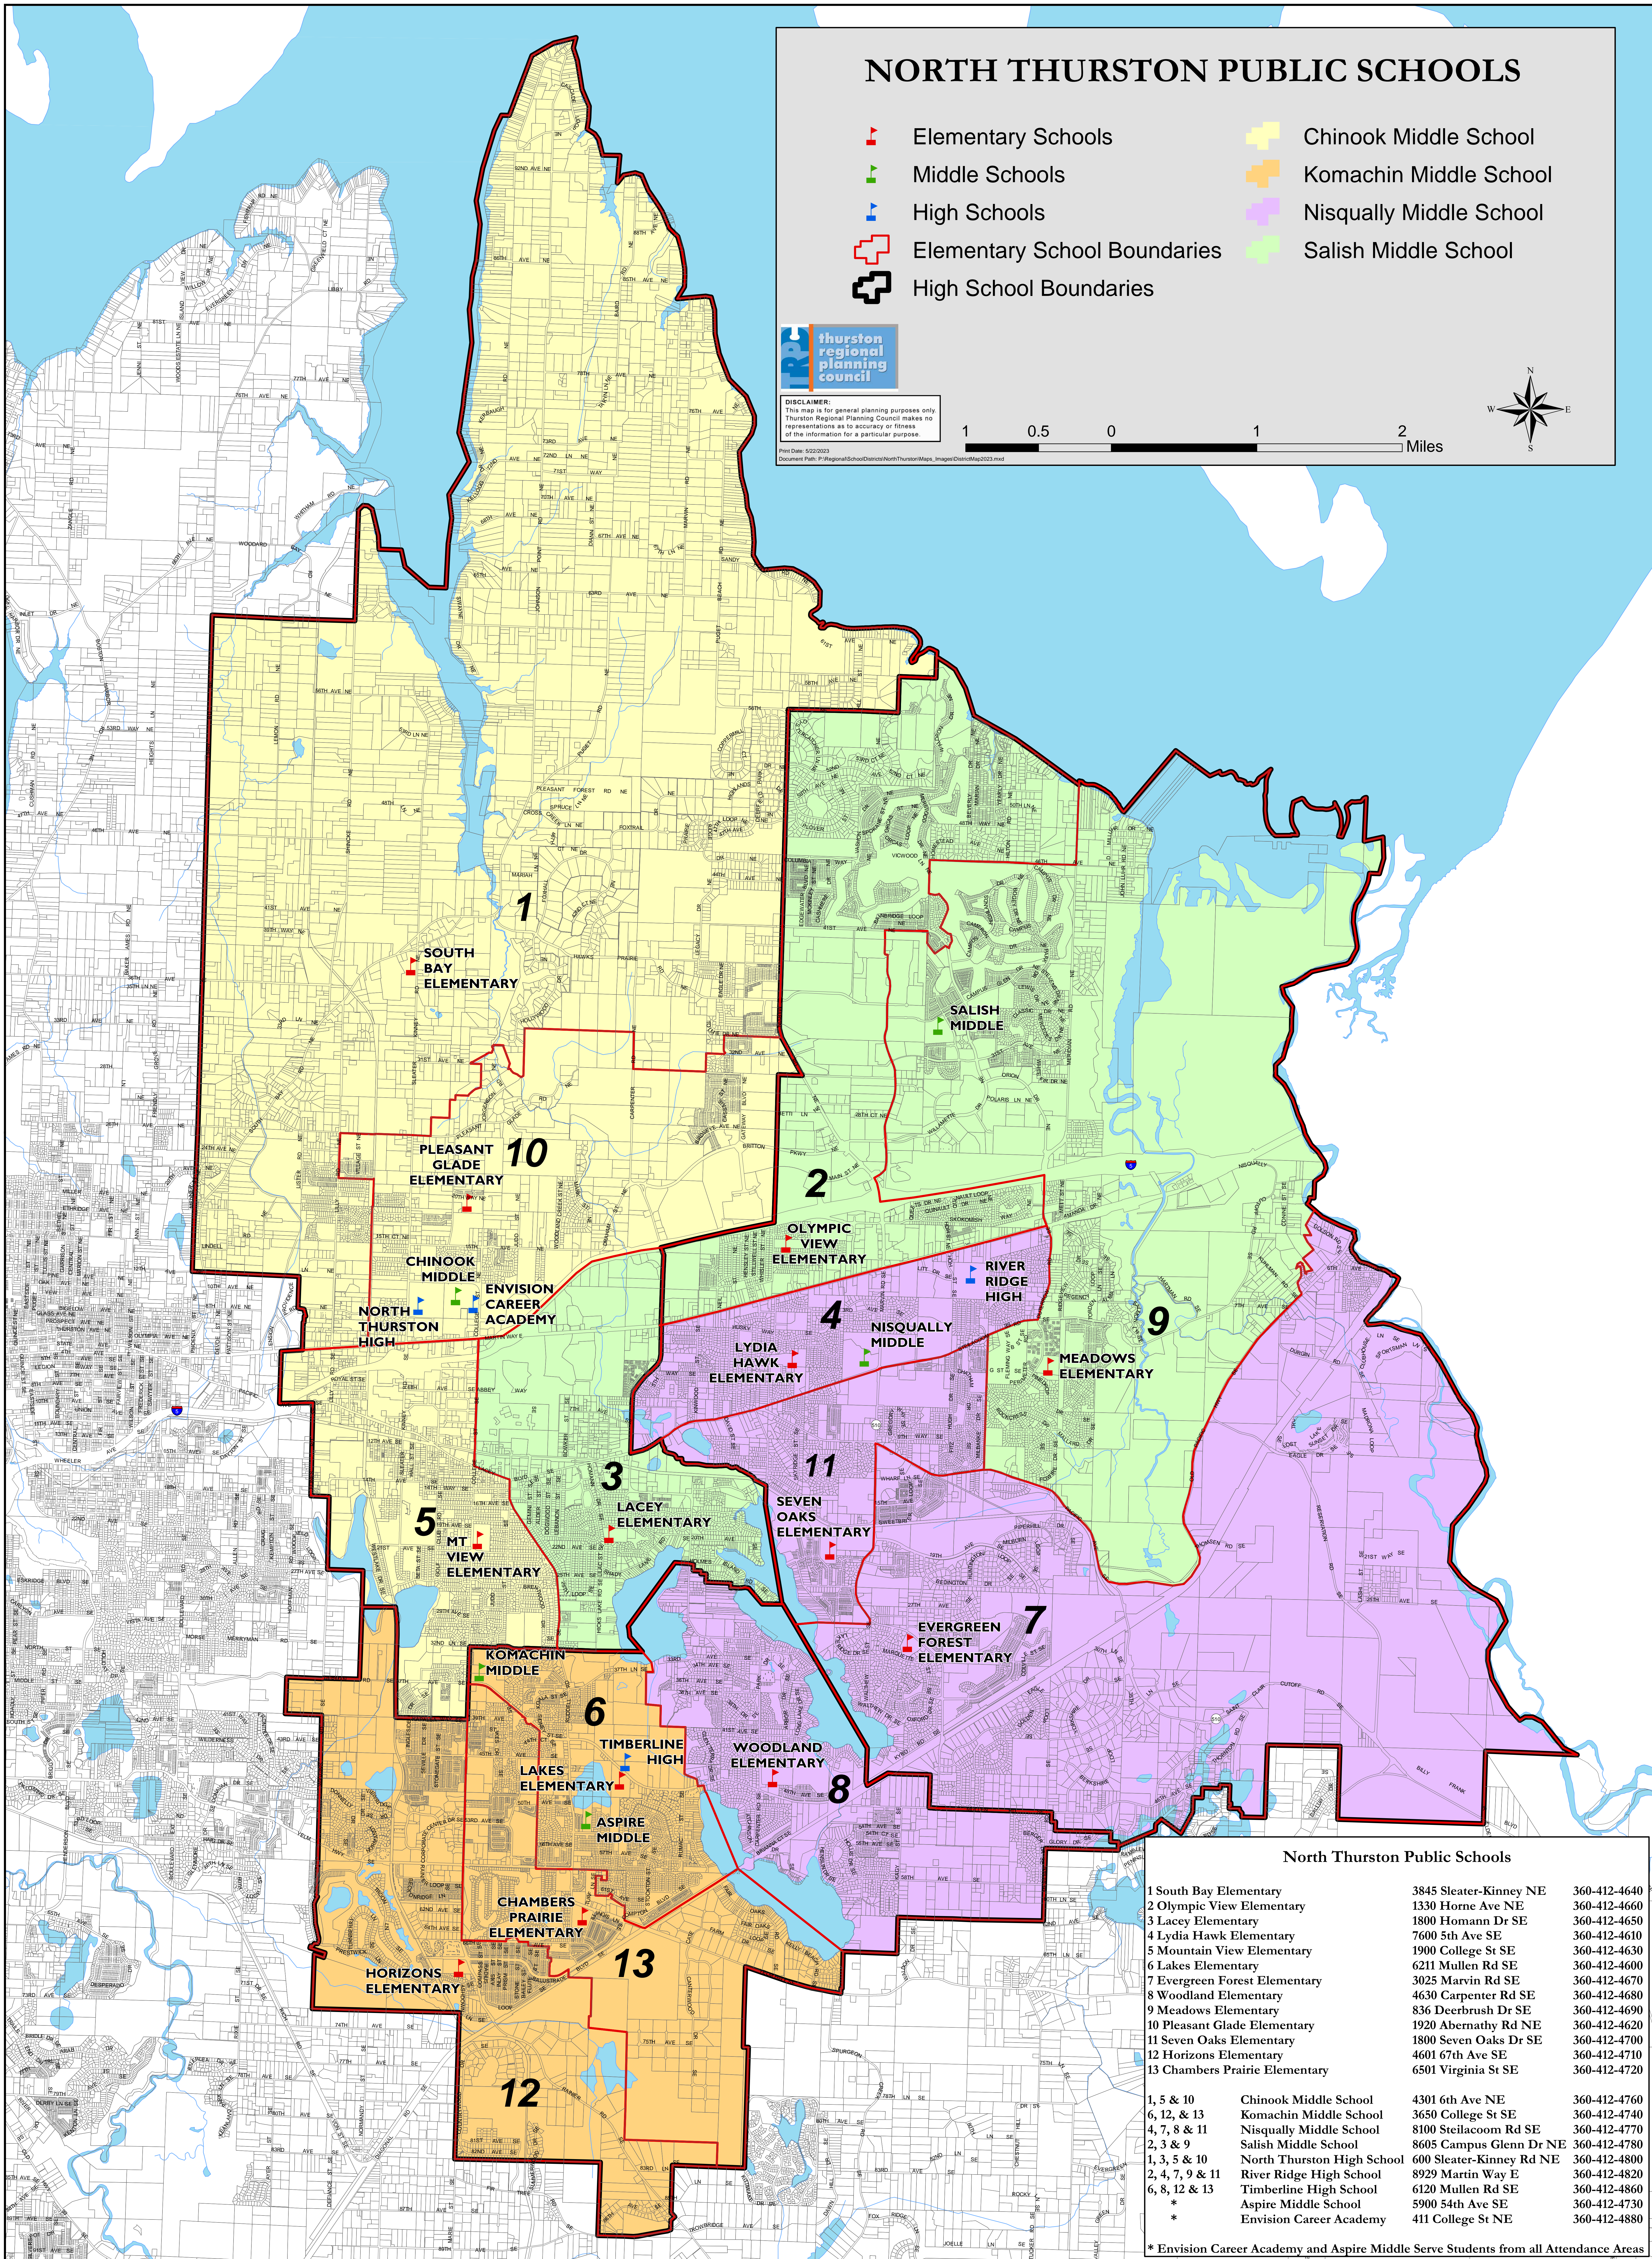

NORTH THURSTON PUBLIC SCHOOLS

- Elementary Schools
- Middle Schools
- High Schools
- Elementary School Boundaries
- High School Boundaries
- Chinook Middle School
- Komachin Middle School
- Nisqually Middle School
- Salish Middle School

North Thurston Public Schools

1 South Bay Elementary	3845 Sleater-Kinney NE	360-412-4640	
2 Olympic View Elementary	1330 Horne Ave NE	360-412-4660	
3 Lacey Elementary	1800 Homann Dr SE	360-412-4650	
4 Lydia Hawk Elementary	7600 5th Ave SE	360-412-4610	
5 Mountain View Elementary	1900 College St SE	360-412-4630	
6 Lakes Elementary	6211 Mullen Rd SE	360-412-4600	
7 Evergreen Forest Elementary	3025 Marvin Rd SE	360-412-4670	
8 Woodland Elementary	4630 Carpenter Rd SE	360-412-4680	
9 Meadows Elementary	836 Deerbrush Dr SE	360-412-4690	
10 Pleasant Glade Elementary	1920 Abernathy Rd NE	360-412-4620	
11 Seven Oaks Elementary	1800 Seven Oaks Dr SE	360-412-4700	
12 Horizons Elementary	4601 67th Ave SE	360-412-4710	
13 Chambers Prairie Elementary	6501 Virginia St SE	360-412-4720	
1, 5 & 10	Chinook Middle School	4301 6th Ave NE	360-412-4760
6, 12, & 13	Komachin Middle School	3650 College St SE	360-412-4740
4, 7, 8 & 11	Nisqually Middle School	8100 Steilacoom Rd SE	360-412-4770
2, 3 & 9	Salish Middle School	8605 Campus Glenn Dr NE	360-412-4780
1, 3, 5 & 10	North Thurston High School	600 Sleater-Kinney Rd NE	360-412-4800
2, 4, 7, 9 & 11	River Ridge High School	8929 Martin Way E	360-412-4820
6, 8, 12 & 13	Timberline High School	6120 Mullen Rd SE	360-412-4860
*	Aspire Middle School	5900 54th Ave SE	360-412-4730
*	Envision Career Academy	411 College St NE	360-412-4880

* Envision Career Academy and Aspire Middle Serve Students from all Attendance Areas