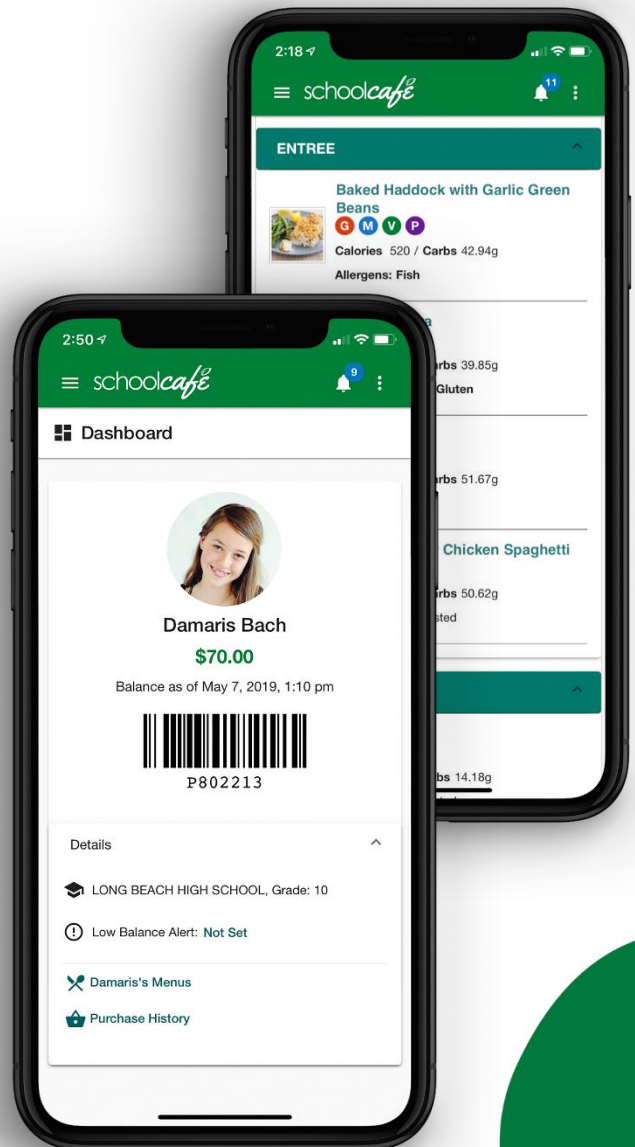

schoolcafé

One app for your entire cafeteria.

SEE NUTRITIONAL INFO

Check menus, see nutritional information and allergens. Students can rate and favorite menu items all from their phone.

MANAGE BALANCES

Make payments, view purchase history, and receive low balance alerts. For convenience, setup automatic payments to replenish their cafeteria funds.