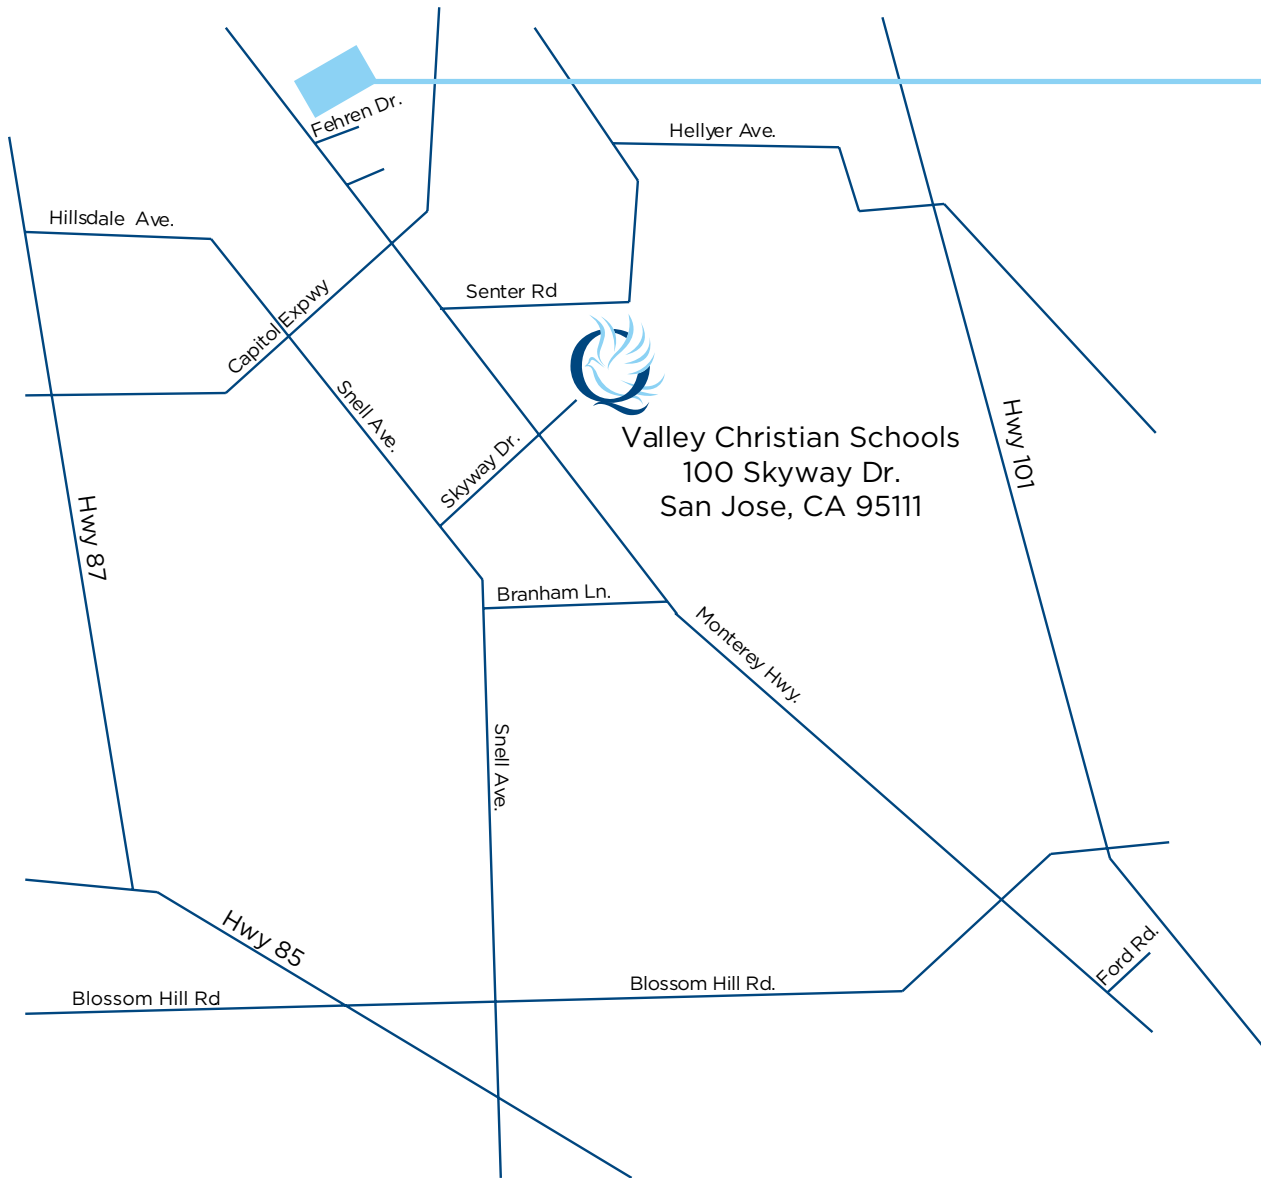

NPO SHUTTLE

Capitol Caltrain Station

Fehren Dr. & Monterey Hwy.

Scan to Access Directions
or [Click Here](#) to Access Directions