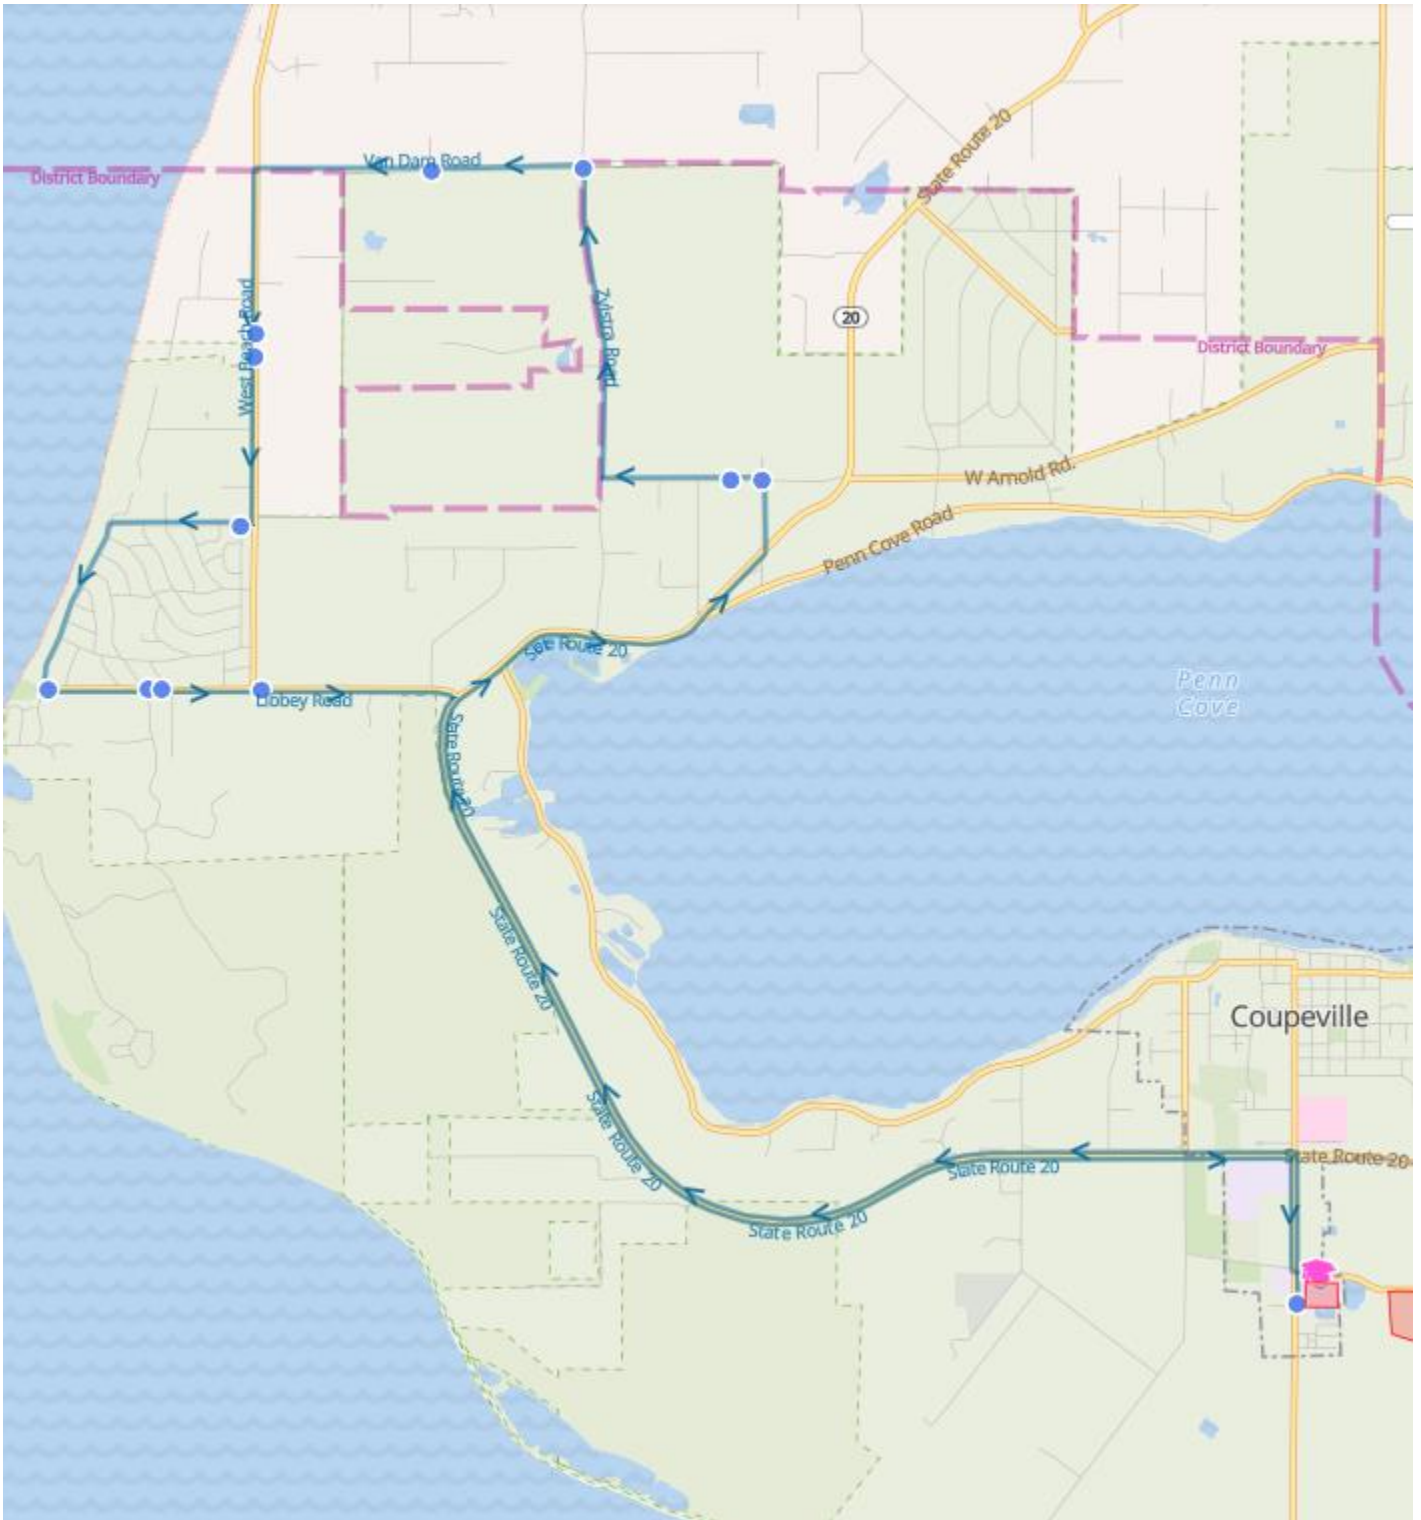

## Green - MS/HS Snow & Emergency Route

### **Reg Start 2- Hr. Delay**

7:01 AM	9:01 AM	Arnold Rd & Holbrook Rd
7:02 AM	9:02 AM	1948 Arnold Rd
7:06 AM	9:06 AM	Zylstra Rd & Van Dam Rd
7:09 AM	9:09 AM	2290 Van Dam Rd
7:12 AM	9:12 AM	1004 West Beach Rd
7:13 AM	9:13 AM	981 West Beach Rd
7:15 AM	9:15 AM	La Mesa Dr & El Pozo St
7:19 AM	9:19 AM	Fort Ebey Rd & Libbey Rd
7:20 AM	9:20 AM	Libbey Rd & Hill Valley Dr
7:21 AM	9:21 AM	Coronado Ave & Libbey Rd
7:22 AM	9:22 AM	2494 Libbey Rd

## Green - Elementary Snow & Emergency Route