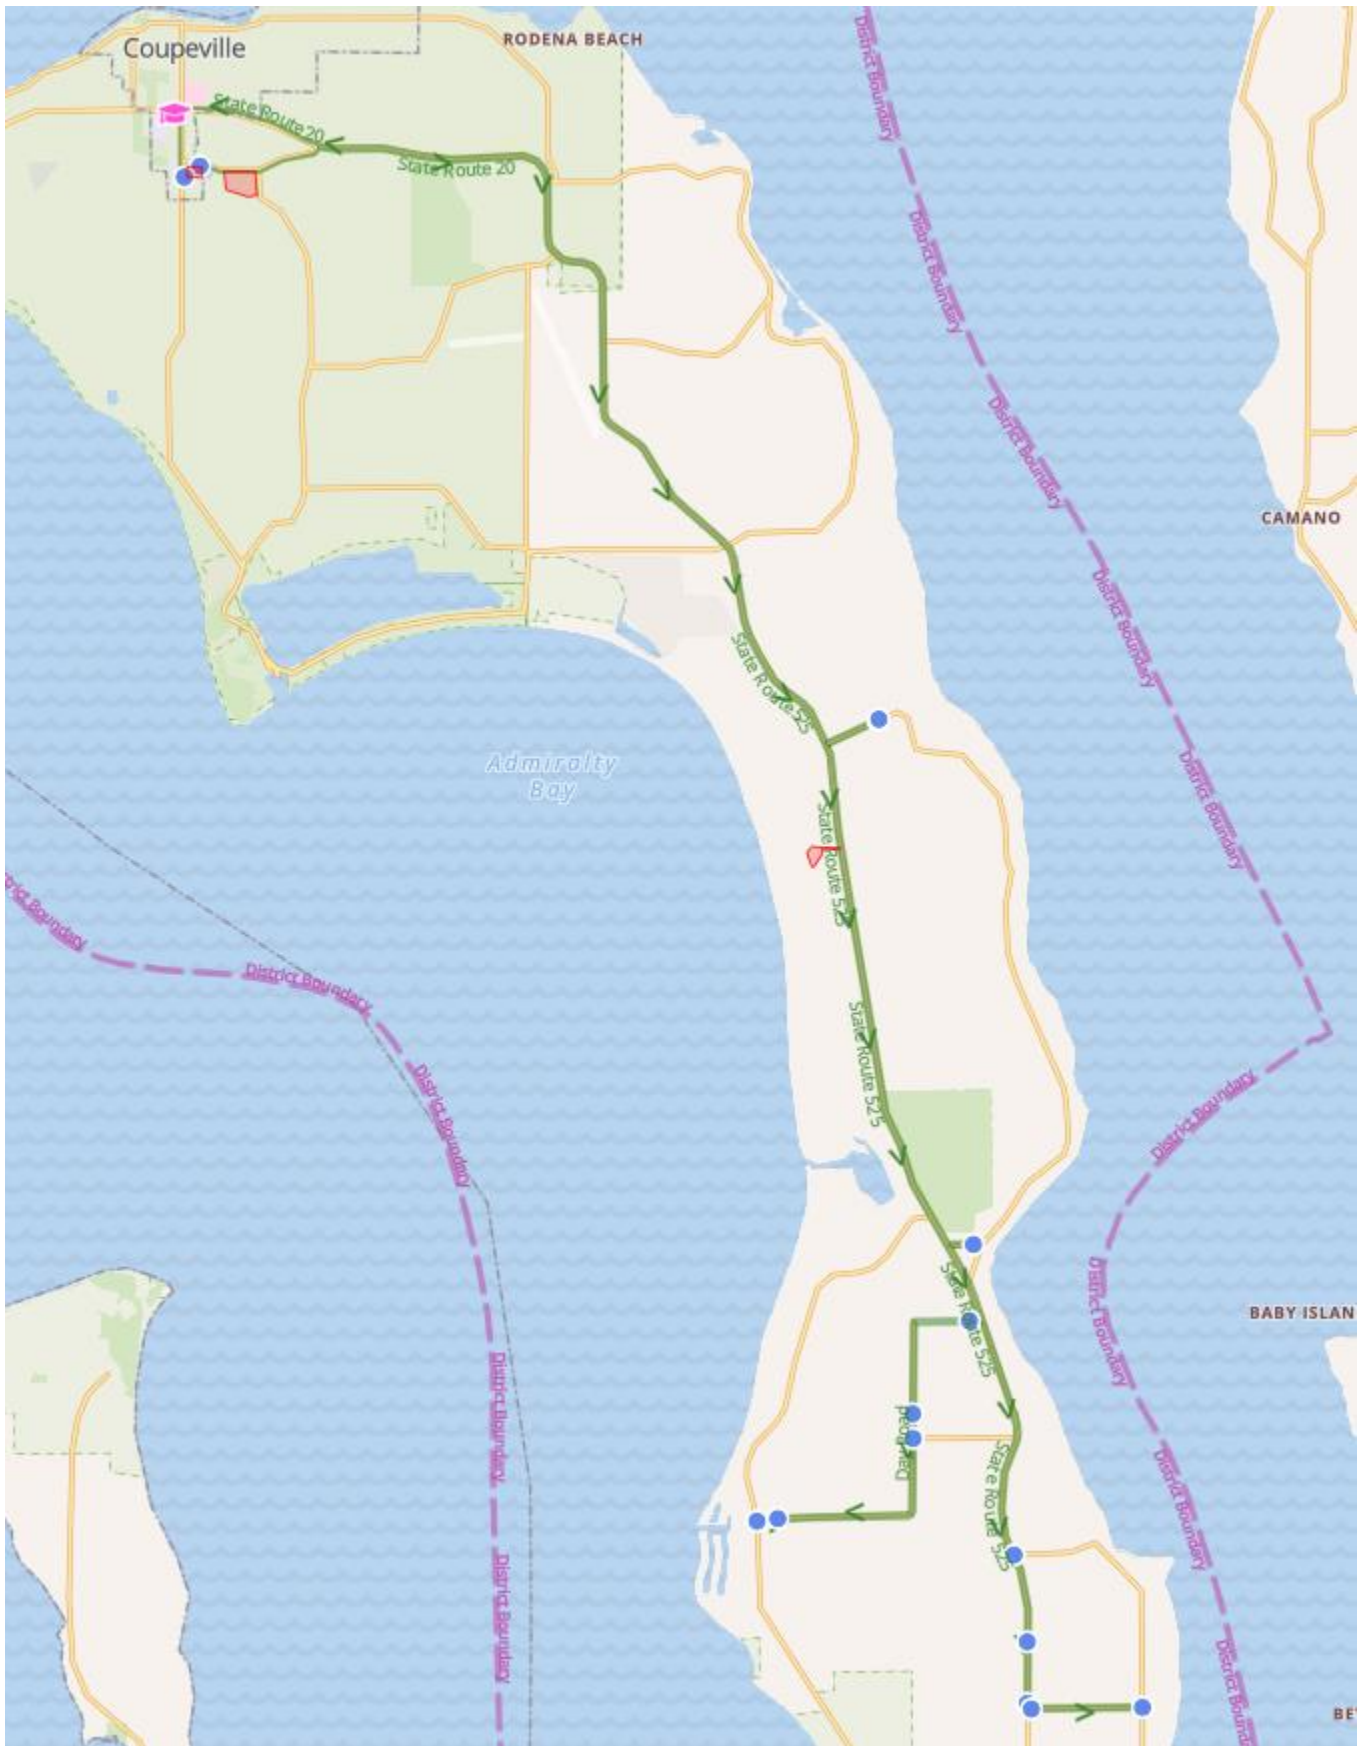

## Green - MS/HS Snow & Emergency Route

### **Reg Start 2- Hr. Delay**

7:01 AM	9:01 AM	Arnold Rd & Holbrook Rd
7:02 AM	9:02 AM	1948 Arnold Rd
7:06 AM	9:06 AM	Zylstra Rd & Van Dam Rd
7:09 AM	9:09 AM	2290 Van Dam Rd
7:12 AM	9:12 AM	1004 West Beach Rd
7:13 AM	9:13 AM	981 West Beach Rd
7:15 AM	9:15 AM	La Mesa Dr & El Pozo St
7:19 AM	9:19 AM	Fort Ebey Rd & Libbey Rd
7:20 AM	9:20 AM	Libbey Rd & Hill Valley Dr
7:21 AM	9:21 AM	Coronado Ave & Libbey Rd
7:22 AM	9:22 AM	2494 Libbey Rd

## Green - Elementary Snow & Emergency Route

<b>Reg Start</b>	<b>2- Hr. Delay</b>	
7:52 AM	9:52 AM	Bakken Rd & Firehouse Rd
7:59 AM	9:59 AM	Lagoon Point Rd & Gylany Way
8:00 AM	10:00 AM	Lagoon Point Rd & Smugglers Cove Rd (Fire House)
8:04 AM	10:04 AM	Day Rd & Christenson Rd
8:04 AM	10:04 AM	3339 Day Rd
8:11 AM	10:11 AM	22899 SR 525
8:11 AM	10:11 AM	SR 525 & Classic Rd
8:12 AM	10:12 AM	908 Classic Rd
8:14 AM	10:14 AM	Classic Rd & Honeymoon Bay Rd
8:19 AM	10:19 AM	SR 525 & Resort Rd
8:23 AM	10:23 AM	Wonn Rd (Greenbank Farm Drive)
8:33 AM	10:33 AM	Houston Rd & Grateful Acre PI