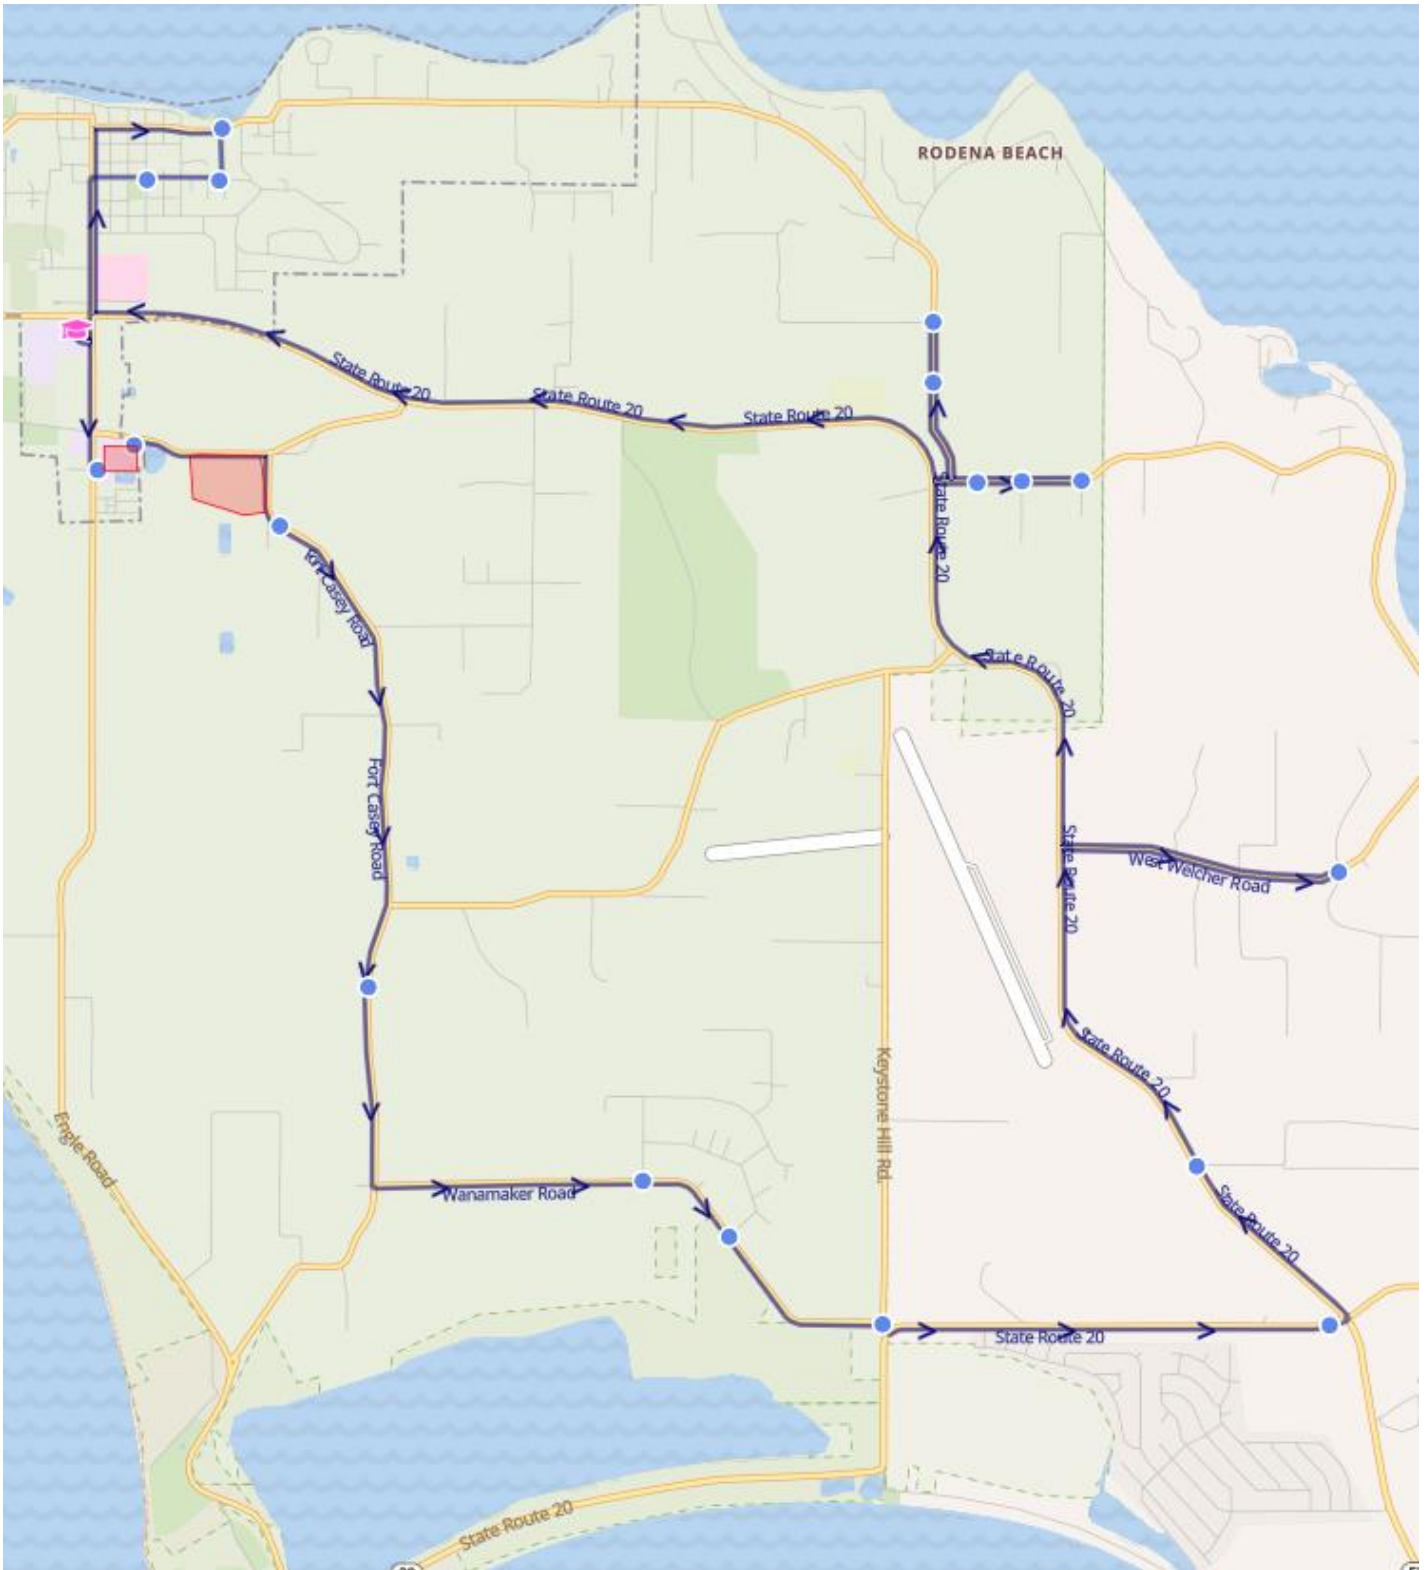

Pink - MS/HS Snow & Emergency Route

Pink - MS/HS Snow & Emergency Route

Reg Start 2- Hr. Delay

7:01 AM	9:01 AM	217 Fort Casey Rd
7:01 AM	9:01 AM	259 Fort Casey Rd
7:08 AM	9:08 AM	Wanamaker Rd & Prairie View Ave
7:09 AM	9:09 AM	Wanamaker Rd & Ferry Ave
7:13 AM	9:13 AM	Keystone Hill Rd & Wanamaker Rd
7:15 AM	9:15 AM	Hwy 20 & Hwy 525 (Park and Ride)
7:16 AM	9:16 AM	Hwy 20 & Center Point Church
7:21 AM	9:21 AM	Welcher Rd & Hobart Rd
7:26 AM	9:26 AM	Morris Rd & Meadowlark Rd
7:27 AM	9:27 AM	Morris Rd & Fox Hollow Dr
7:31 AM	9:31 AM	Parker Rd & Plum Creek Ln
7:39 AM	9:39 AM	Otis St & 9th St
7:40 AM	9:40 AM	6th St & Otis St (Church Driveway)
7:41 AM	9:41 AM	6th St & Kinney St

Pink - Elementary Snow & Emergency Route

Pink - Elementary Snow & Emergency Route

Reg Start 2- Hr. Delay

8:01 AM	10:01 AM	186 Fort Casey Rd
8:04 AM	10:04 AM	710 Fort Casey Rd
8:08 AM	10:08 AM	Wanamaker Rd & Prairie View Ave
8:09 AM	10:09 AM	Wanamaker Rd & Ferry Ave
8:13 AM	10:13 AM	Keystone Hill Rd & Wanamaker Rd
8:15 AM	10:15 AM	Hwy 20 & Hwy 525 (Park and Ride)
8:19 AM	10:19 AM	Hwy 20 & Squire Rd
8:23 AM	10:23 AM	Welcher Rd & Hobart Rd
8:27 AM	10:27 AM	305 Morris Rd
8:28 AM	10:28 AM	Morris Rd & Meadowlark Rd
8:28 AM	10:28 AM	Morris Rd & Fox Hollow Dr
8:30 AM	10:30 AM	Pacific Rim (ECEAP)
8:31 AM	10:31 AM	Parker Rd & Plum Creek Ln
8:40 AM	10:40 AM	Otis St & 9th St
8:41 AM	10:41 AM	6th St & Otis St (Church Driveway)
8:42 AM	10:42 AM	6th St & Kinney St