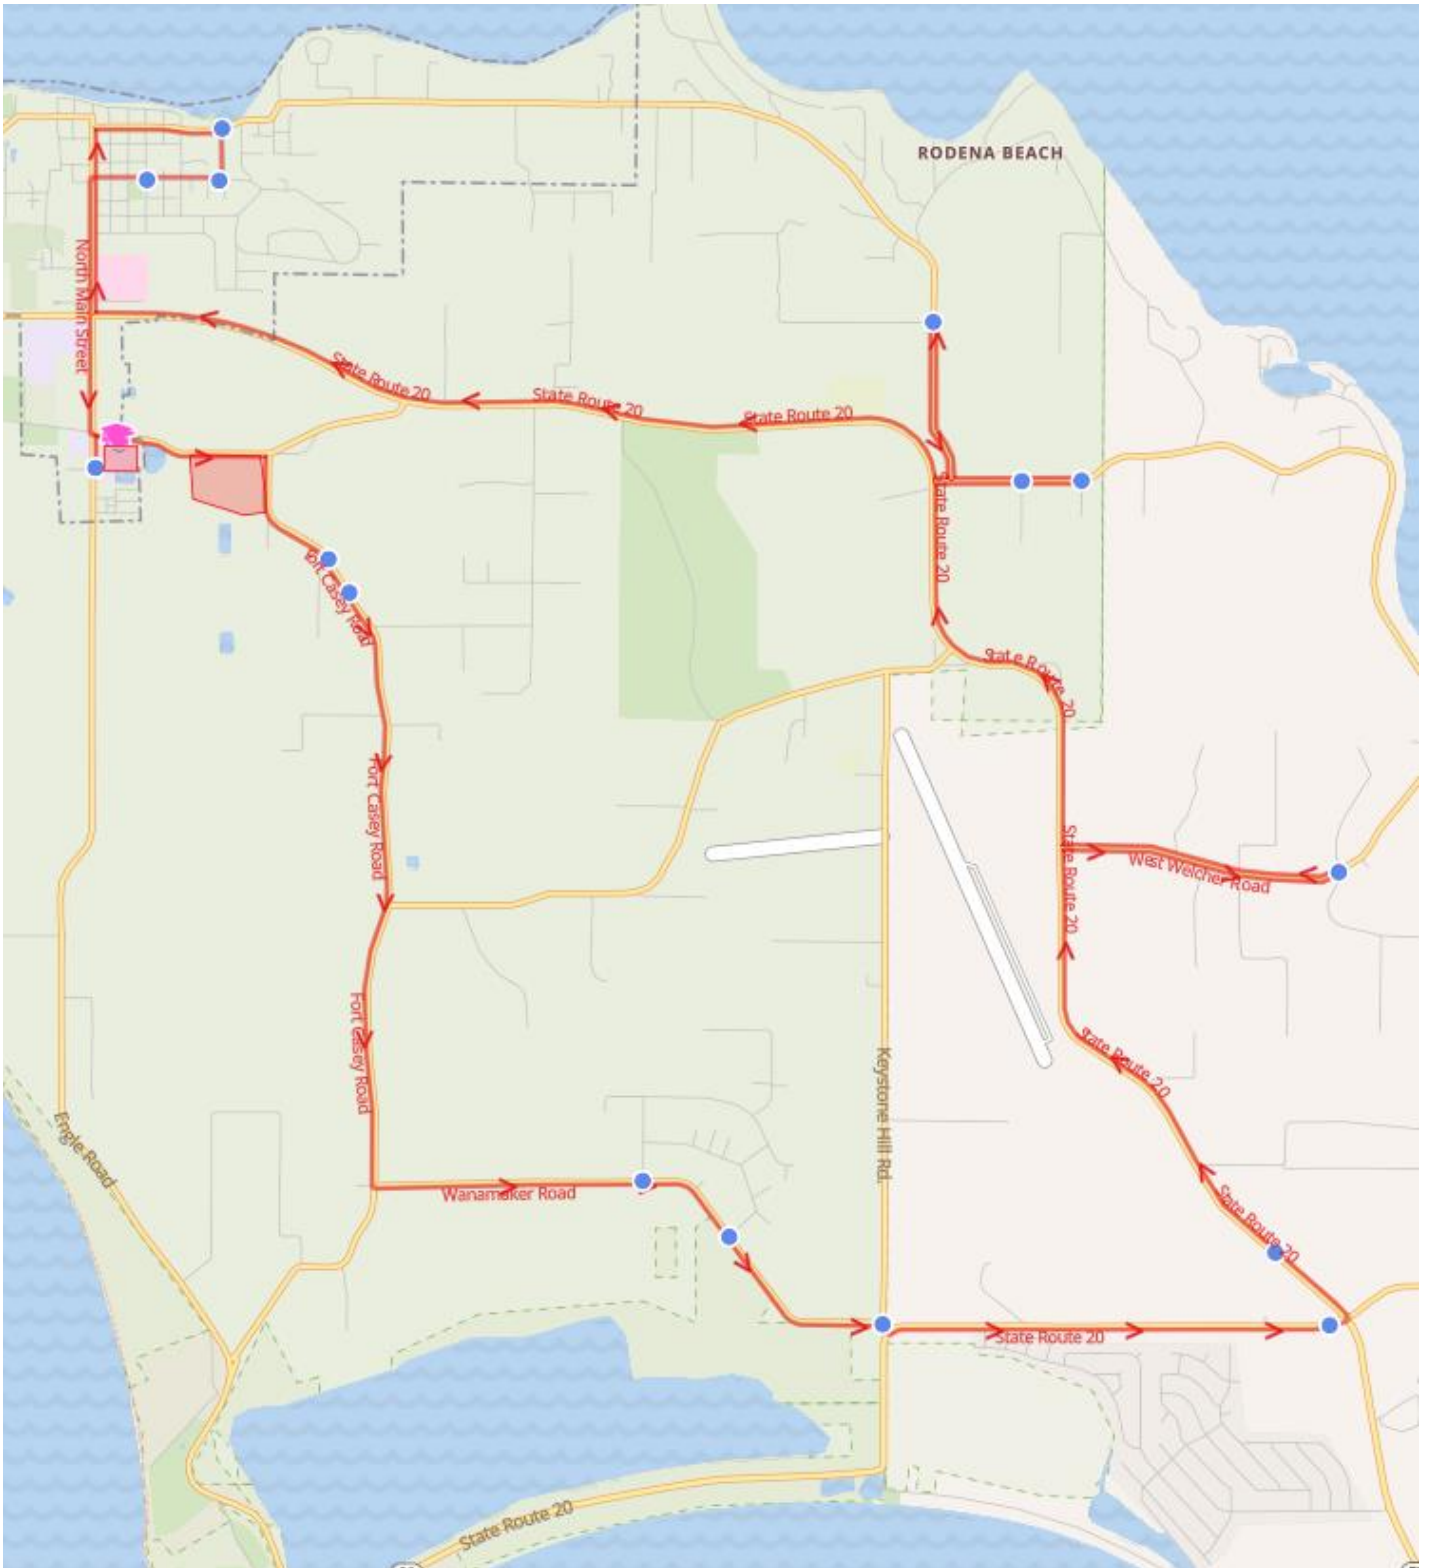

Pink - MS/HS Snow & Emergency Route

Pink - MS/HS Snow & Emergency Route

Reg Start 2- Hr. Delay

7:01 AM	9:01 AM	217 Fort Casey Rd
7:01 AM	9:01 AM	259 Fort Casey Rd
7:08 AM	9:08 AM	Wanamaker Rd & Prairie View Ave
7:09 AM	9:09 AM	Wanamaker Rd & Ferry Ave
7:13 AM	9:13 AM	Keystone Hill Rd & Wanamaker Rd
7:15 AM	9:15 AM	Hwy 20 & Hwy 525 (Park and Ride)
7:16 AM	9:16 AM	Hwy 20 & Center Point Church
7:21 AM	9:21 AM	Welcher Rd & Hobart Rd
7:26 AM	9:26 AM	Morris Rd & Meadowlark Rd
7:27 AM	9:27 AM	Morris Rd & Fox Hollow Dr
7:31 AM	9:31 AM	Parker Rd & Plum Creek Ln
7:39 AM	9:39 AM	Otis St & 9th St
7:40 AM	9:40 AM	6th St & Otis St (Church Driveway)
7:41 AM	9:41 AM	6th St & Kinney St

Pink - Elementary Snow & Emergency Route

Pink - Elementary Snow & Emergency Route

Reg Start 2- Hr. Delay

8:01 AM	10:01 AM	186 Fort Casey Rd
8:04 AM	10:04 AM	710 Fort Casey Rd
8:08 AM	10:08 AM	Wanamaker Rd & Prairie View Ave
8:09 AM	10:09 AM	Wanamaker Rd & Ferry Ave
8:13 AM	10:13 AM	Keystone Hill Rd & Wanamaker Rd
8:15 AM	10:15 AM	Hwy 20 & Hwy 525 (Park and Ride)
8:19 AM	10:19 AM	Hwy 20 & Squire Rd
8:23 AM	10:23 AM	Welcher Rd & Hobart Rd
8:27 AM	10:27 AM	305 Morris Rd
8:28 AM	10:28 AM	Morris Rd & Meadowlark Rd
8:28 AM	10:28 AM	Morris Rd & Fox Hollow Dr
8:30 AM	10:30 AM	Pacific Rim (ECEAP)
8:31 AM	10:31 AM	Parker Rd & Plum Creek Ln
8:40 AM	10:40 AM	Otis St & 9th St
8:41 AM	10:41 AM	6th St & Otis St (Church Driveway)
8:42 AM	10:42 AM	6th St & Kinney St