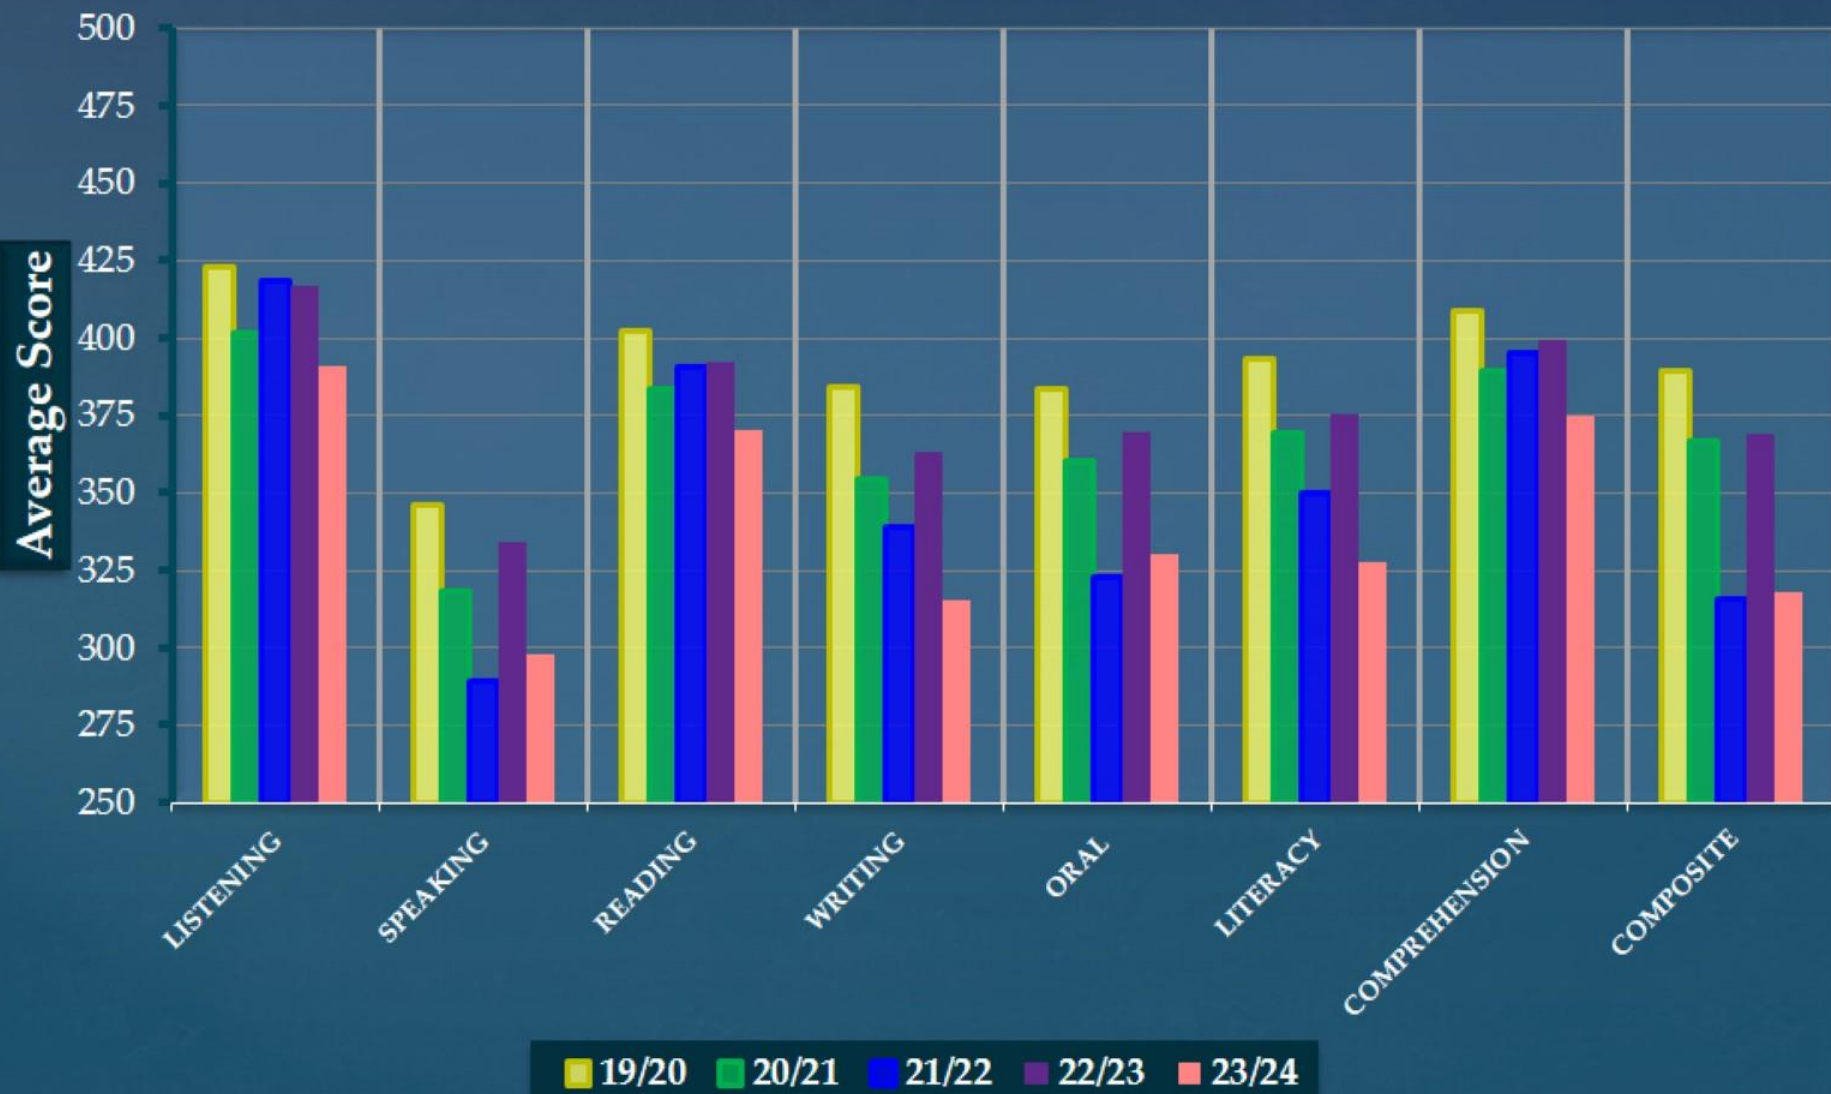

# ACCESS RESULTS

{ School Year 2023-2024

# Access 2024 – Score Comparison

School Year 2019-2024

# Access Tier Level

New\* Students 19/20 to 23/24