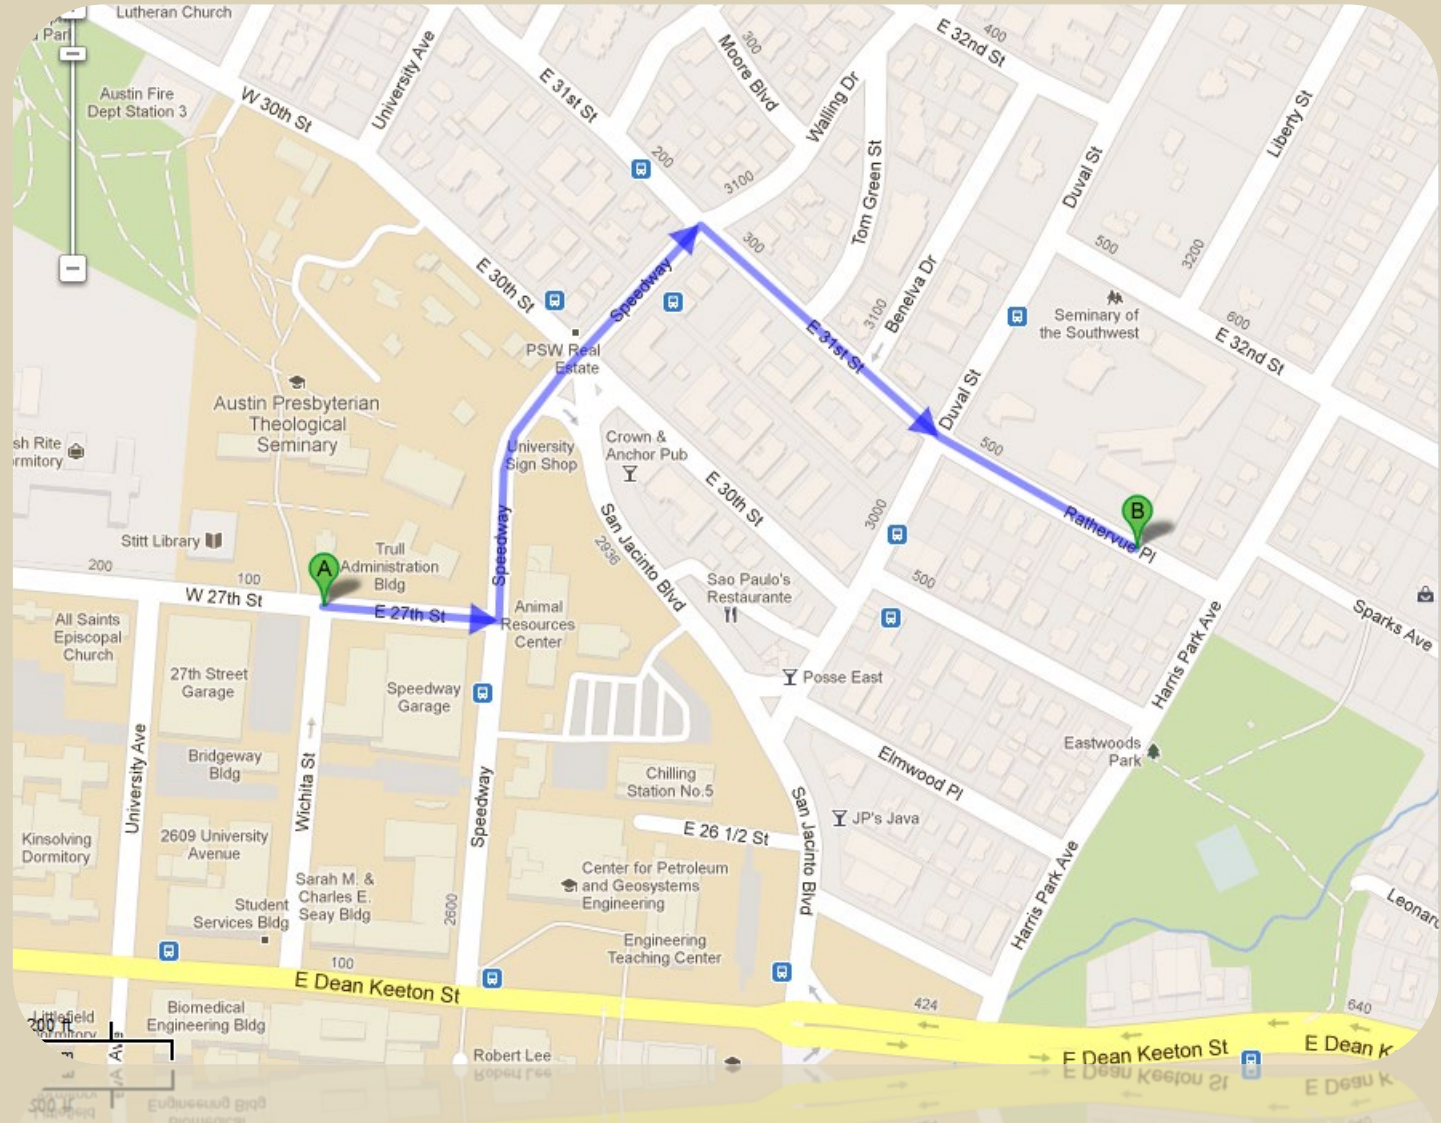

Seminary of the Southwest- Booher Library