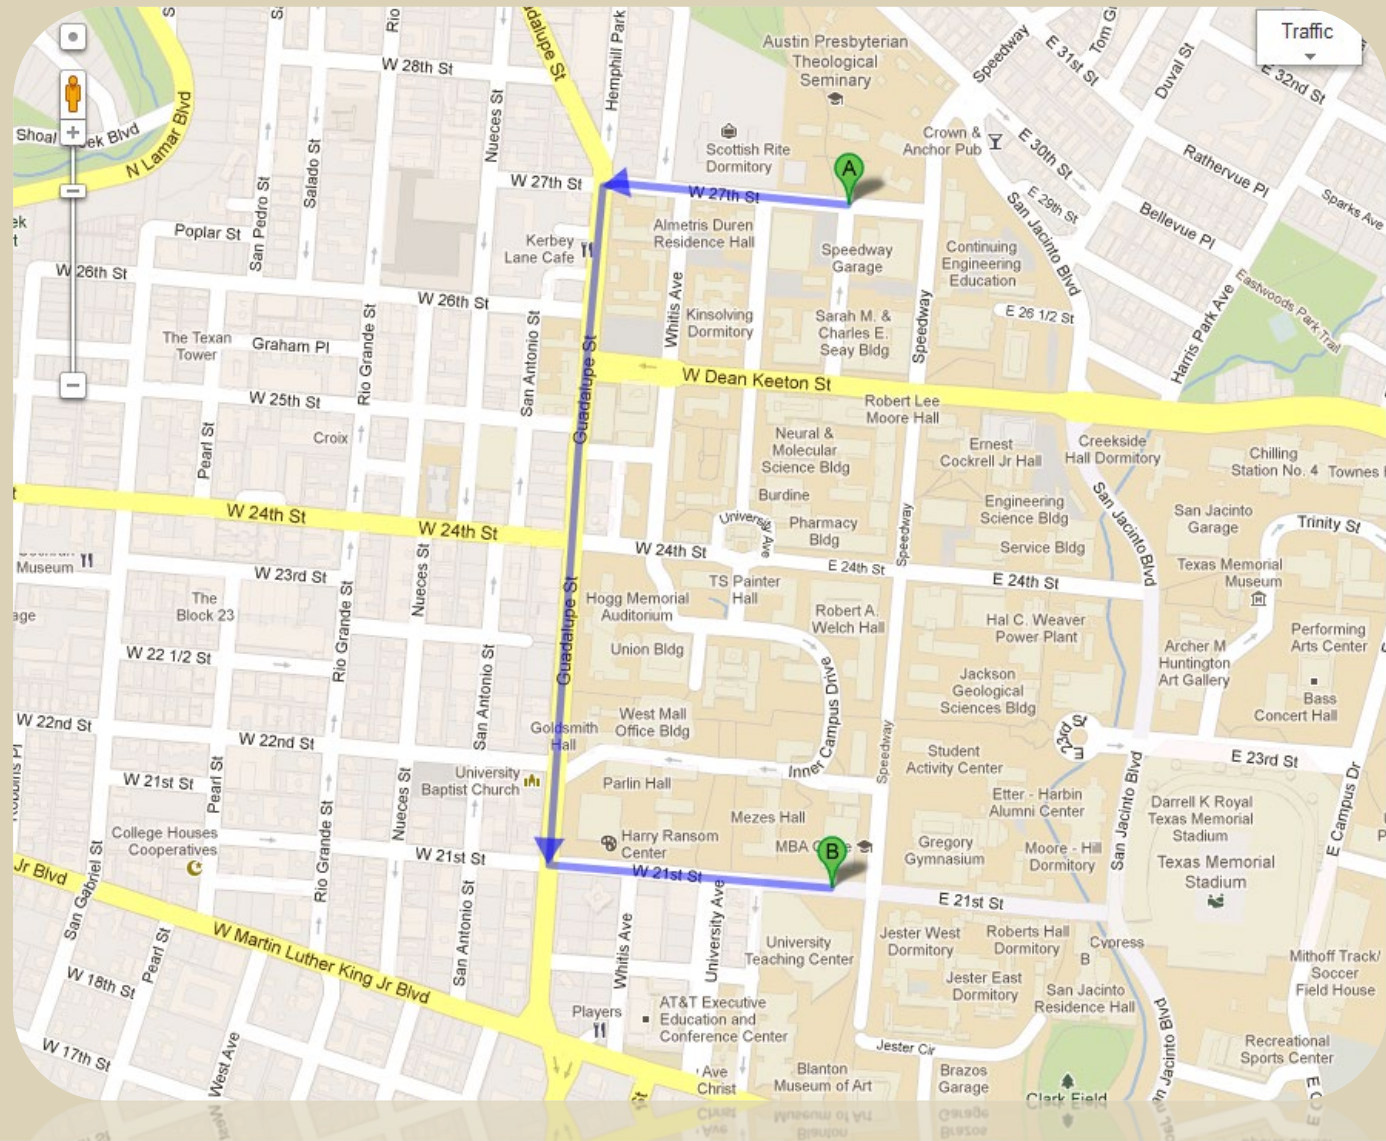

University of Texas- Perry Castañeda Library