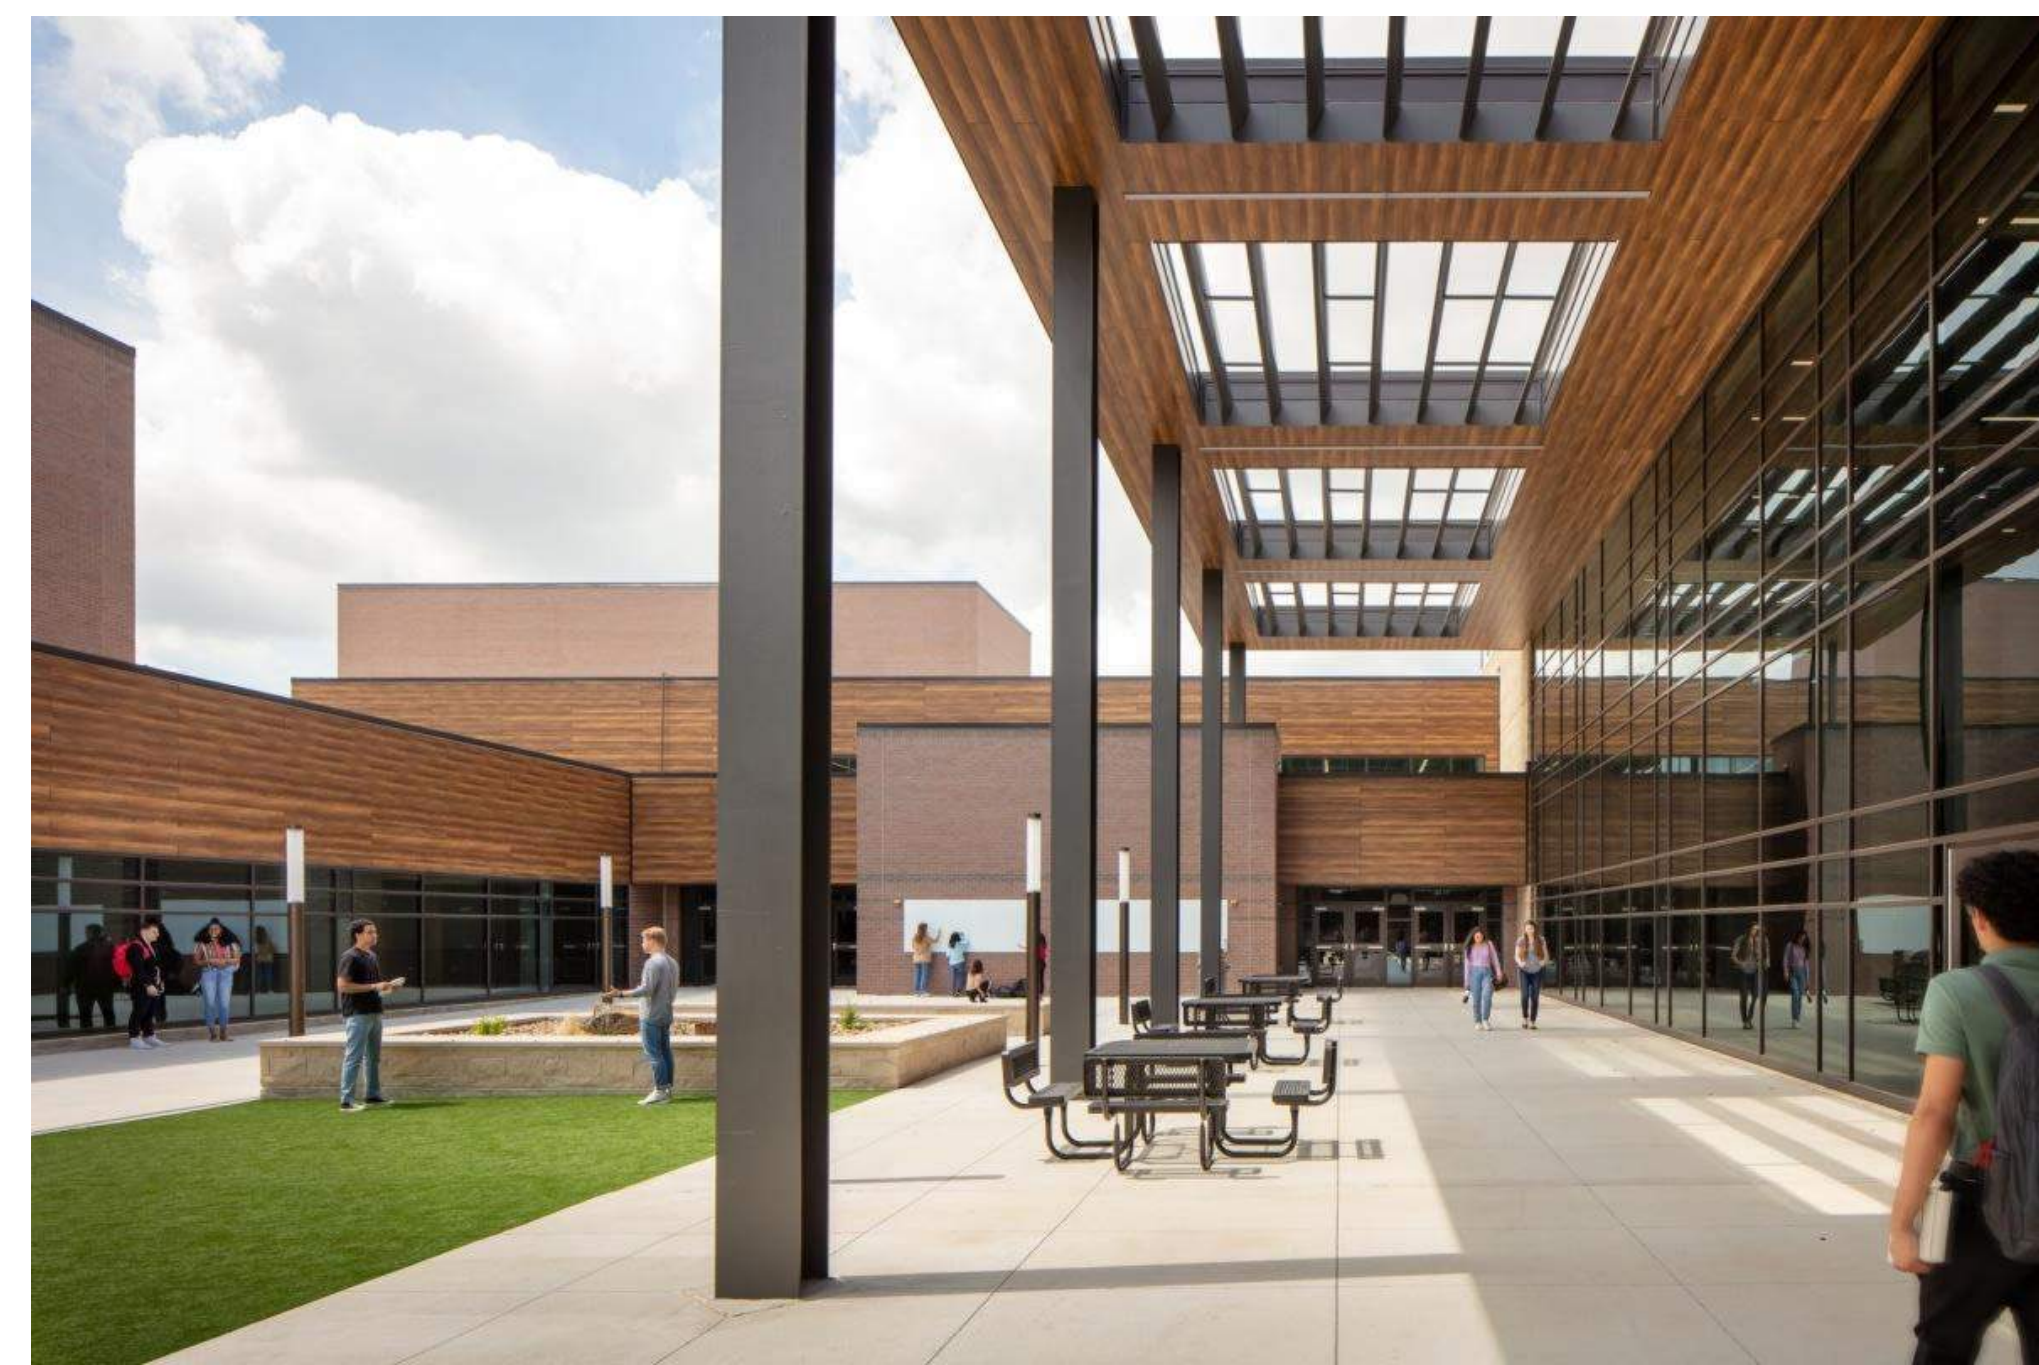

Examples:

- About the Canopy:
- Helps with Way finding/ path finding
 - Protection for patrons entering and waiting
 - Hangout/Gathering place
 - Matches scale of Gymnasium and double height entry
 - Controls West Sun

**DRAFT 6.24.2024 -
Subject to
Modifications**

***White model
concept drawings
are simplified
architectural or
design sketches that
use minimal detail
and color, typically
in shades of white,
to convey the basic
form and structure
of a concept.**