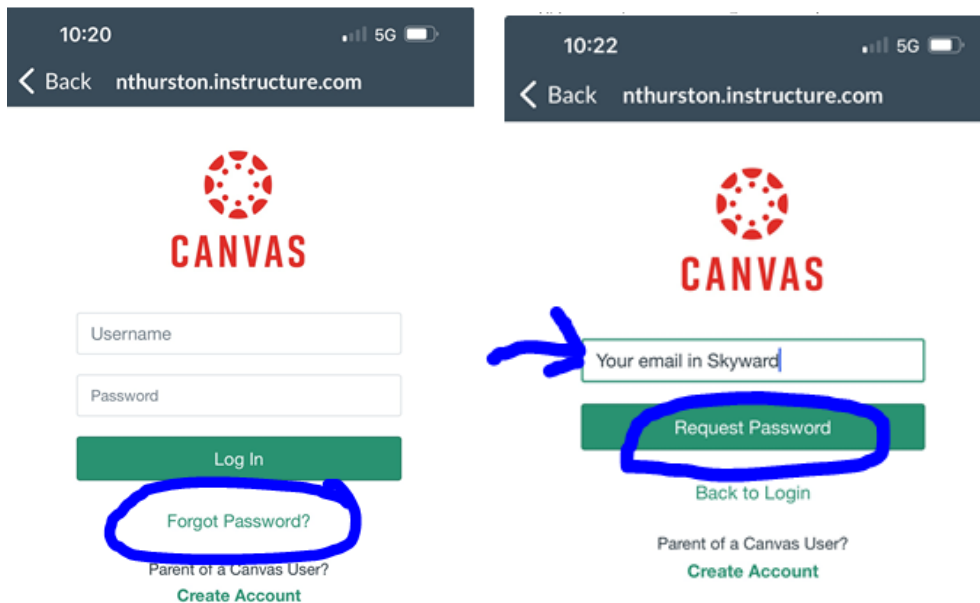

Username

[Back to Login](#)

[Help](#) [Privacy Policy](#) [Cookie Notice](#) [Acceptable Use Policy](#)

[Facebook](#) [X.com](#)

INSTRUCTURE

Meet the Instructure Learning Platform:
[Canvas LMS](#) [Mastery Connect](#) [Elevate Analytics](#) [Impact](#)

Mobile Parent Apps

The Canvas Parent app is the mobile version of Canvas that helps parents stay up-to-date with their student's courses. Download the Canvas Parent app on Android and iOS devices.

First-time users can set up their password in the app:

- Locate our Canvas entity

- Click **Forgot Password?** then enter the email address associated with your Skyward account.

- Check that email account for a message containing a link to set your password.