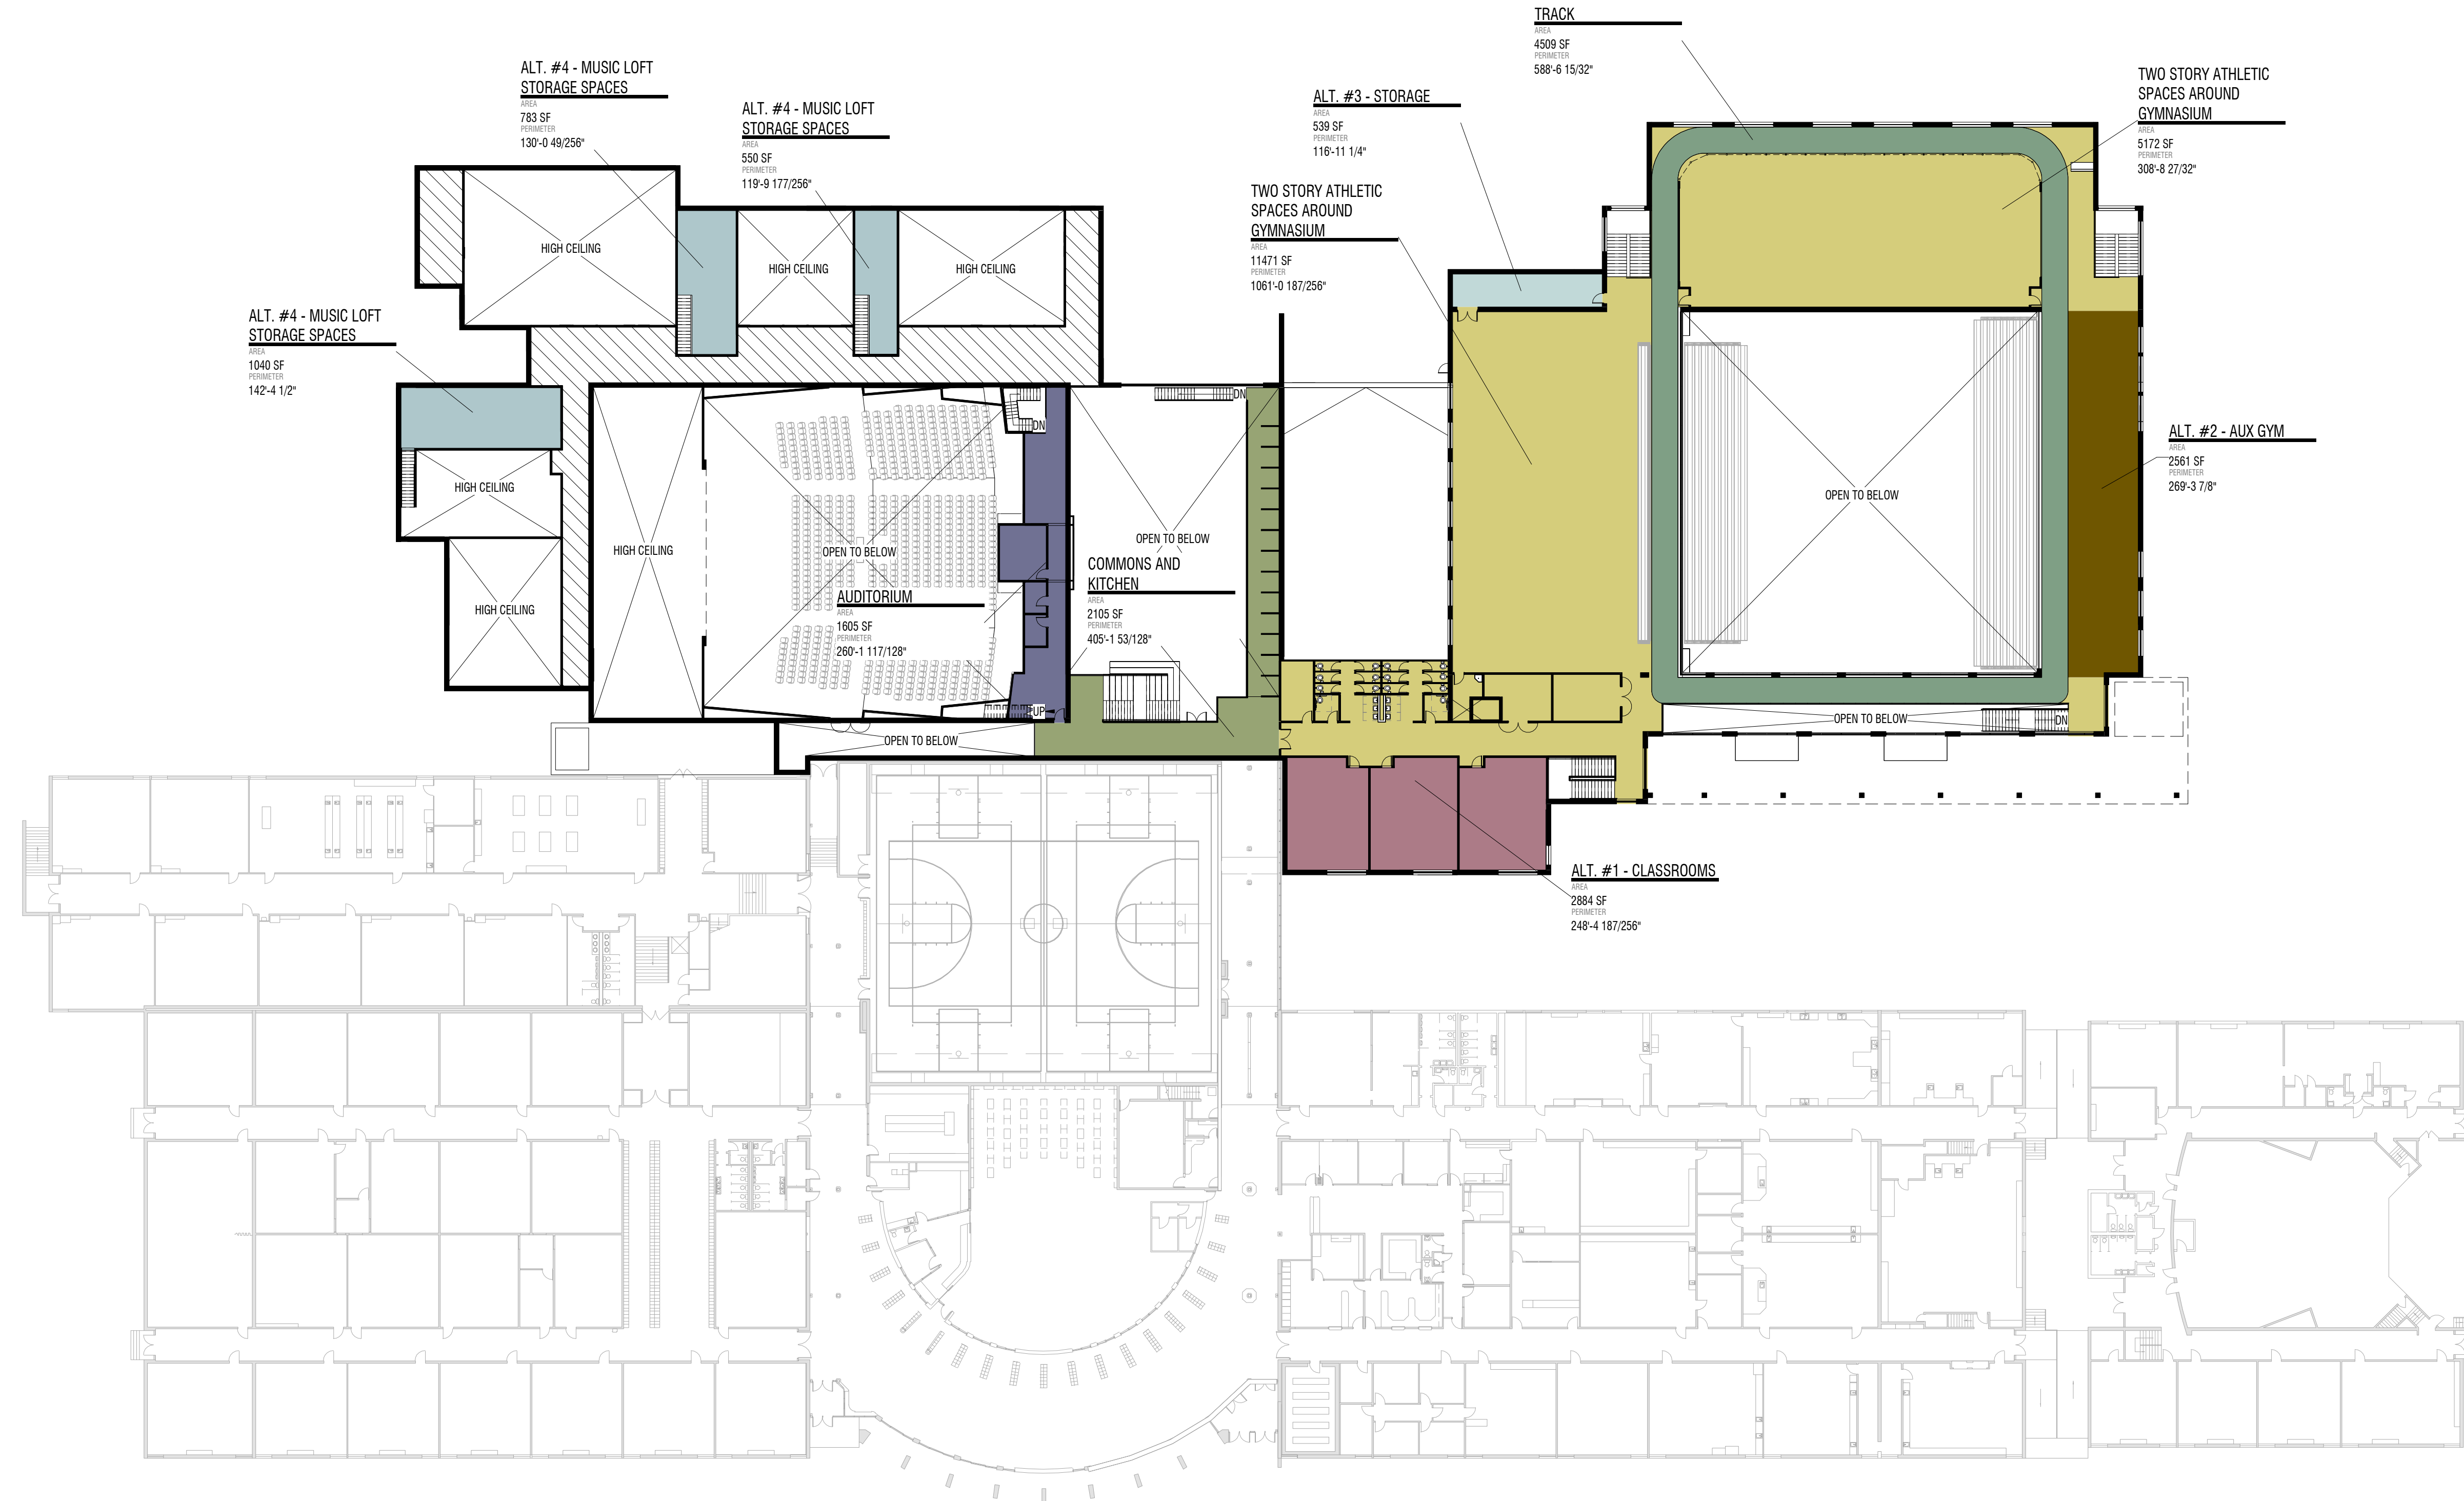

DRAFT 6.24.2024 - Subject to Modifications

ZONES LEGEND

- ALT. #1 - CLASSROOMS
- ALT. #2 - AUX GYM
- ALT. #3 - STORAGE
- ALT. #4 - MUSIC LOFT STORAGE SPACES
- AUDITORIUM
- COMMONS AND KITCHEN
- TRACK
- TWO STORY ATHLETIC SPACES AROUND GYMNASIUM

ZONES SQUARE FOOTAGE

LEVEL 1	
ALT. #1 - CLASSROOMS	2884 SF
ALT. #3 - STORAGE	460 SF
AUDITORIUM	14874 SF
COMMONS AND KITCHEN	14850 SF
EXISTING CLASSROOM REMODELS	4900 SF
GYMNASIUM	14526 SF
MAJOR SCIENCE REMODELS	6038 SF
MINOR SCIENCE REMODELS	7873 SF
MUSIC CLASSROOMS/SUPPORT SPACES	16266 SF
NEW CLASSROOMS ON EXISTING AUDITORIUM STAGE	1880 SF
TWO STORY ATHLETIC SPACES AROUND GYMNASIUM	22042 SF
TOTAL	106608 SF

LEVEL 2	
ALT. #1 - CLASSROOMS	2884 SF
ALT. #2 - AUX GYM	2561 SF
ALT. #3 - STORAGE	539 SF
ALT. #4 - MUSIC LOFT STORAGE SPACES	2373 SF
AUDITORIUM	1605 SF
COMMONS AND KITCHEN	2105 SF
TRACK	4509 SF
TWO STORY ATHLETIC SPACES AROUND GYMNASIUM	16871 SF
TOTAL	33447 SF

LEVEL 2	
AUDITORIUM	1605 SF
COMMONS AND KITCHEN	2105 SF
TRACK	4509 SF
TWO STORY ATHLETIC SPACES AROUND GYMNASIUM	16871 SF
TOTAL	25090 SF