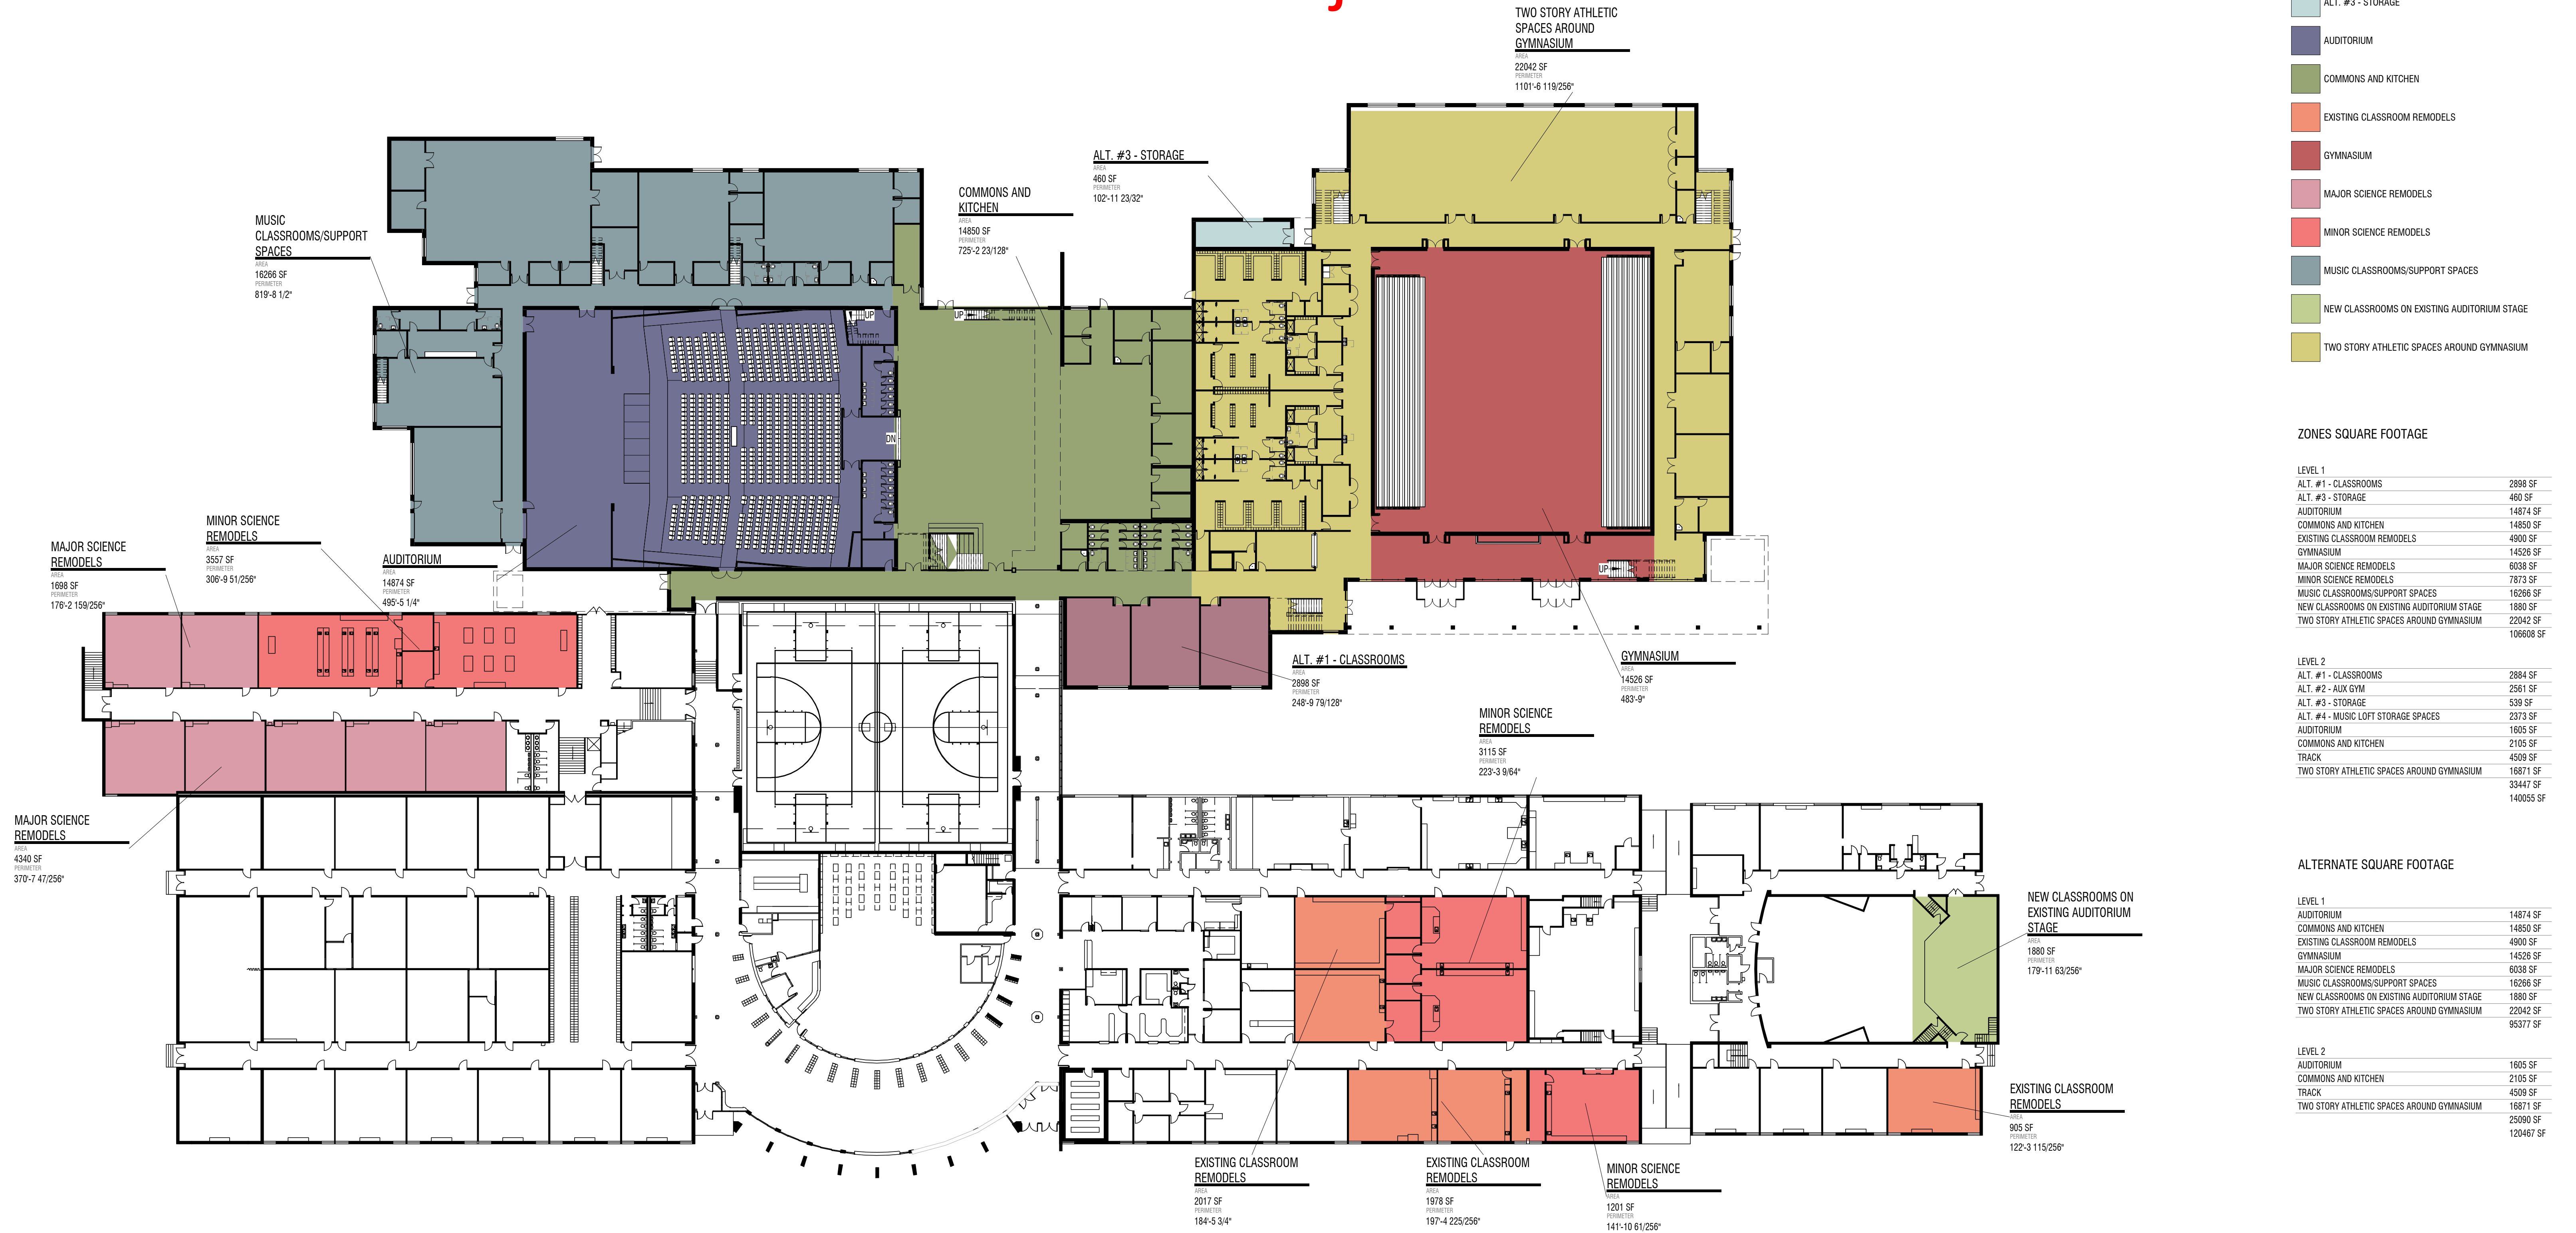

DRAFT 6.24.2024 - Subject to Modifications

ZONES LEGEND

- ALT. #1 - CLASSROOMS
- ALT. #3 - STORAGE
- AUDITORIUM
- COMMONS AND KITCHEN
- EXISTING CLASSROOM REMODELS
- GYMNASIUM
- MAJOR SCIENCE REMODELS
- MINOR SCIENCE REMODELS
- MUSIC CLASSROOMS/SUPPORT SPACES
- NEW CLASSROOMS ON EXISTING AUDITORIUM STAGE
- TWO STORY ATHLETIC SPACES AROUND GYMNASIUM

ZONES SQUARE FOOTAGE

LEVEL 1	
ALT. #1 - CLASSROOMS	2898 SF
ALT. #3 - STORAGE	460 SF
AUDITORIUM	14874 SF
COMMONS AND KITCHEN	14850 SF
EXISTING CLASSROOM REMODELS	4900 SF
GYMNASIUM	14526 SF
MAJOR SCIENCE REMODELS	6038 SF
MINOR SCIENCE REMODELS	7873 SF
MUSIC CLASSROOMS/SUPPORT SPACES	16266 SF
NEW CLASSROOMS ON EXISTING AUDITORIUM STAGE	1880 SF
TWO STORY ATHLETIC SPACES AROUND GYMNASIUM	22042 SF
TOTAL	106608 SF

LEVEL 2	
ALT. #1 - CLASSROOMS	2884 SF
ALT. #2 - AUX GYM	2561 SF
ALT. #3 - STORAGE	539 SF
ALT. #4 - MUSIC LOFT STORAGE SPACES	2373 SF
AUDITORIUM	1605 SF
COMMONS AND KITCHEN	2105 SF
TRACK	4509 SF
TWO STORY ATHLETIC SPACES AROUND GYMNASIUM	16871 SF
TOTAL	140055 SF

LEVEL 2	
AUDITORIUM	1605 SF
COMMONS AND KITCHEN	2105 SF
TRACK	4509 SF
TWO STORY ATHLETIC SPACES AROUND GYMNASIUM	16871 SF
TOTAL	25090 SF