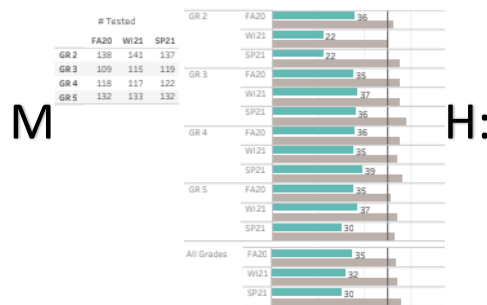

Academic Achievements:

Proficiency

Fall 2020, Winter 2021, & Spring 2021

Tested in Each Administration & Median Percentile

MAP GROWTH

M H:

Percentage of Students in Each Category

FASTBRIDGE