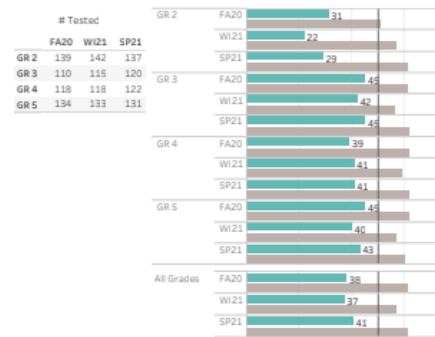

Academic Achievements:

Proficiency

Fall 2020, Winter 2021, & Spring 2021

Tested in Each Administration & Median Percentile

MAP GROWTH

M H:

Percentage of Students in Each Category

FASTBRIDGE