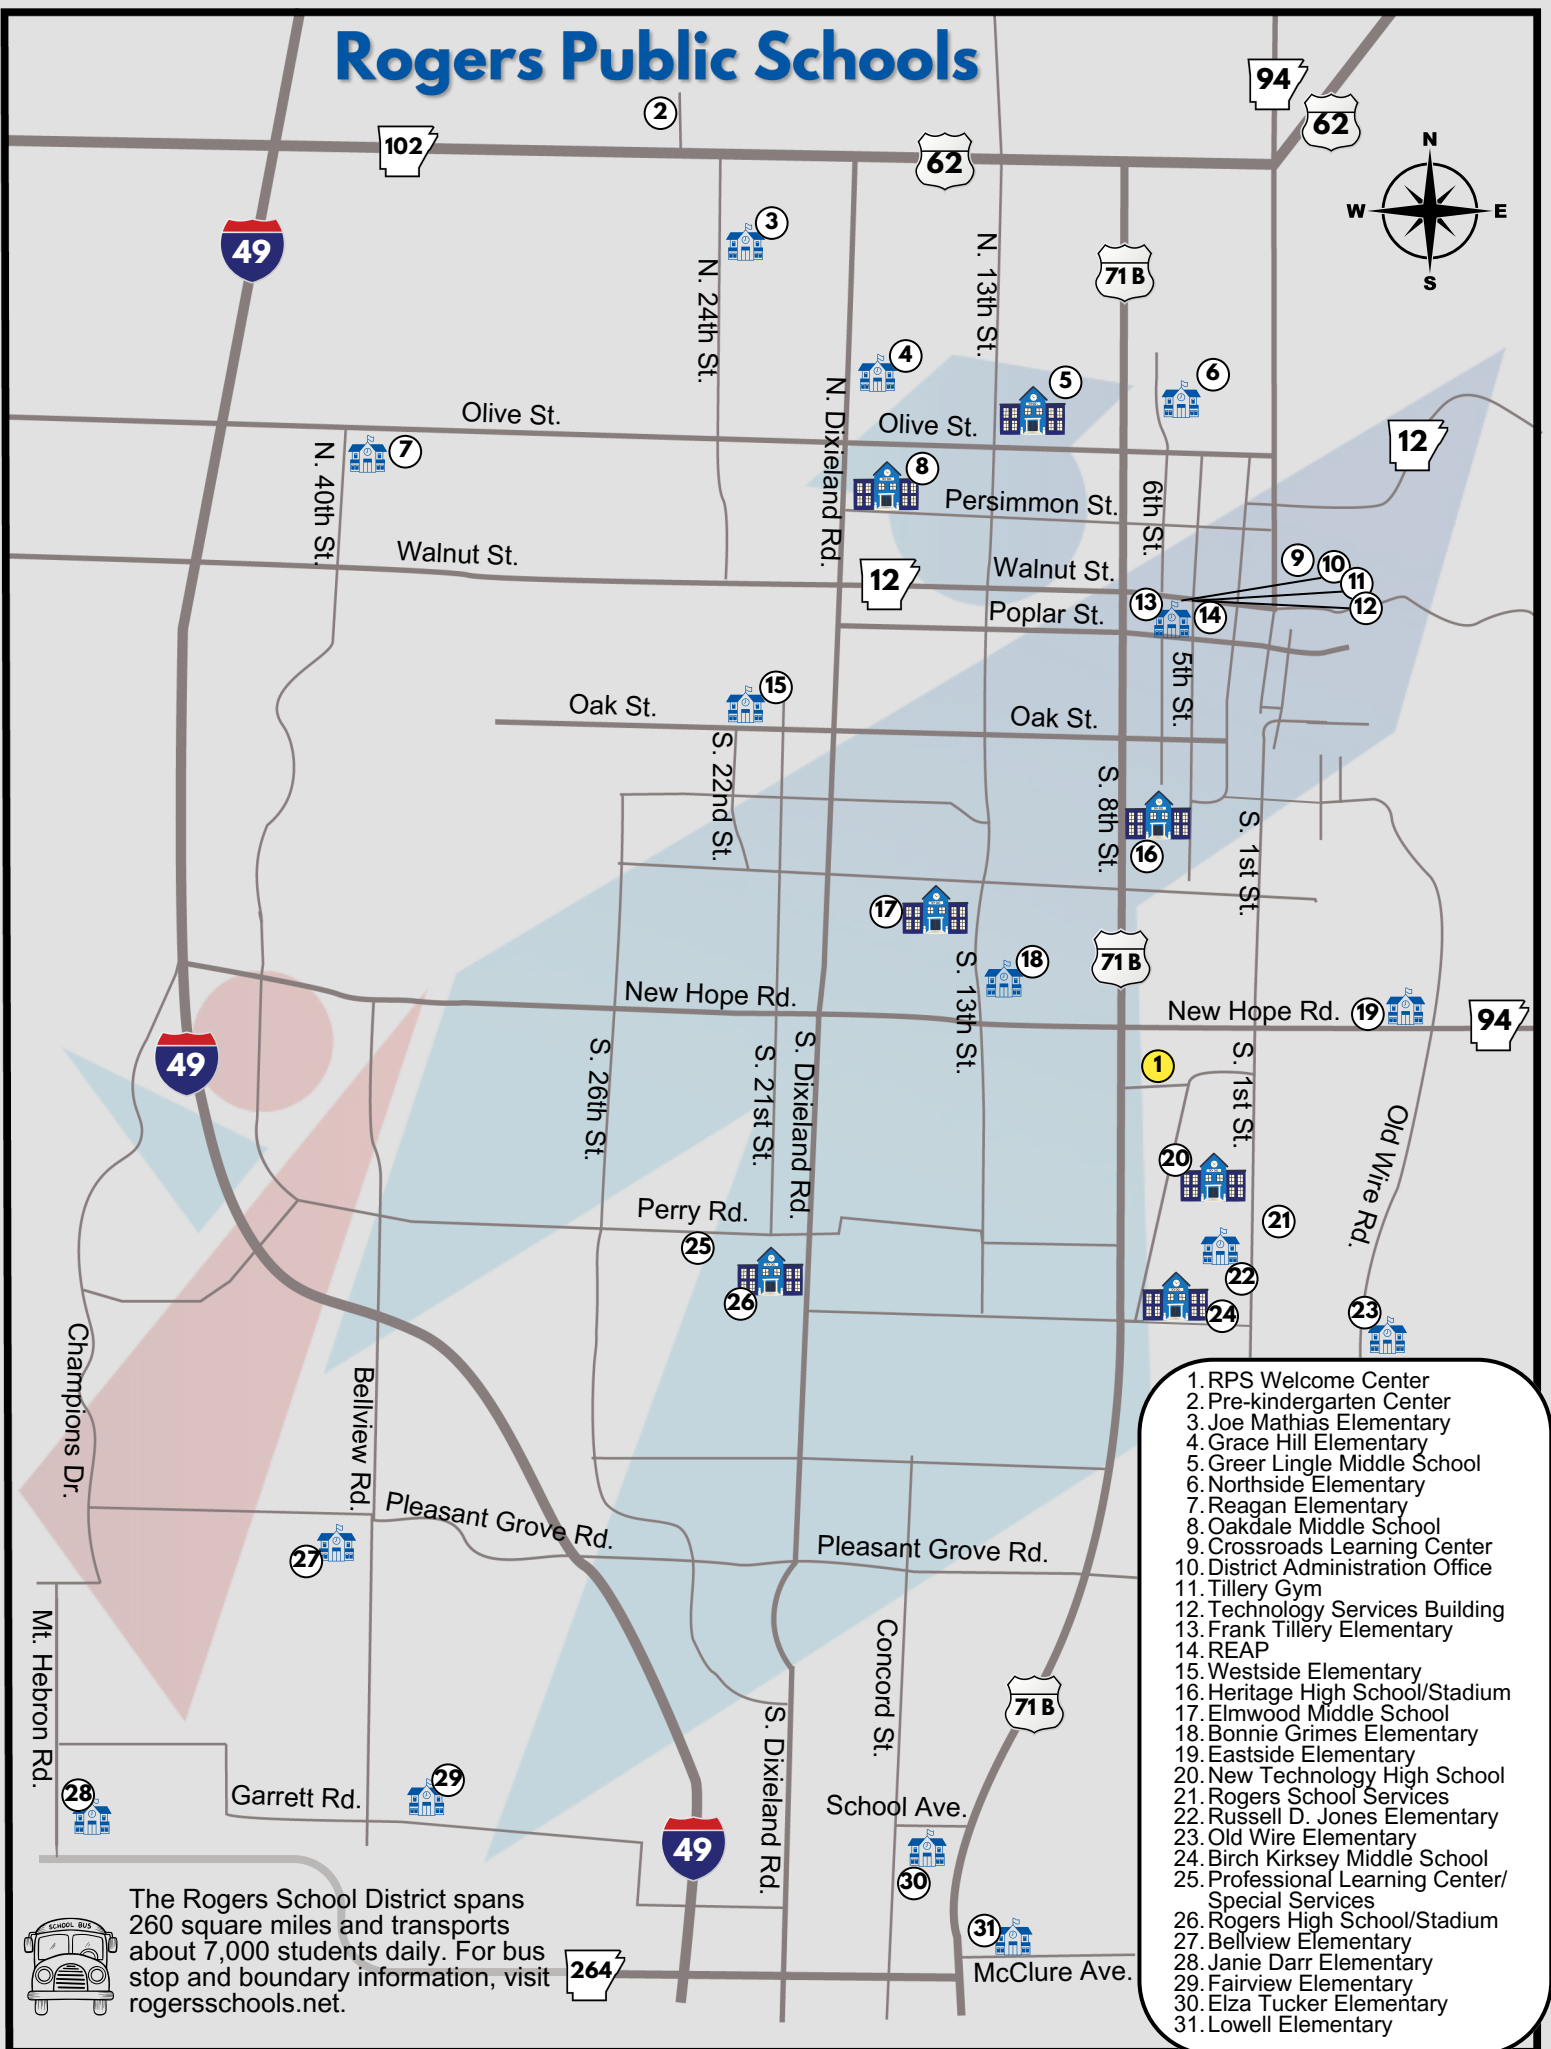

# Rogers Public Schools

1. RPS Welcome Center
2. Pre-kindergarten Center
3. Joe Mathias Elementary
4. Grace Hill Elementary
5. Greer Middle School
6. Northside Elementary
7. Reagan Elementary
8. Oakdale Middle School
9. Crossroads Learning Center
10. District Administration Office
11. Tillery Gym
12. Technology Services Building
13. Frank Tillery Elementary
14. REAP
15. Westside Elementary
16. Heritage High School/Stadium
17. Elmwood Middle School
18. Bonnie Grimes Elementary
19. Eastside Elementary
20. New Technology High School
21. Rogers School Services
22. Russell D. Jones Elementary
23. Old Wire Elementary
24. Birch Kirksey Middle School
25. Professional Learning Center/  
Special Services
26. Rogers High School/Stadium
27. Bellview Elementary
28. Janie Darr Elementary
29. Fairview Elementary
30. Elza Tucker Elementary
31. Lowell Elementary

The Rogers School District spans 260 square miles and transports about 7,000 students daily. For bus stop and boundary information, visit [rogersschools.net](http://rogersschools.net).