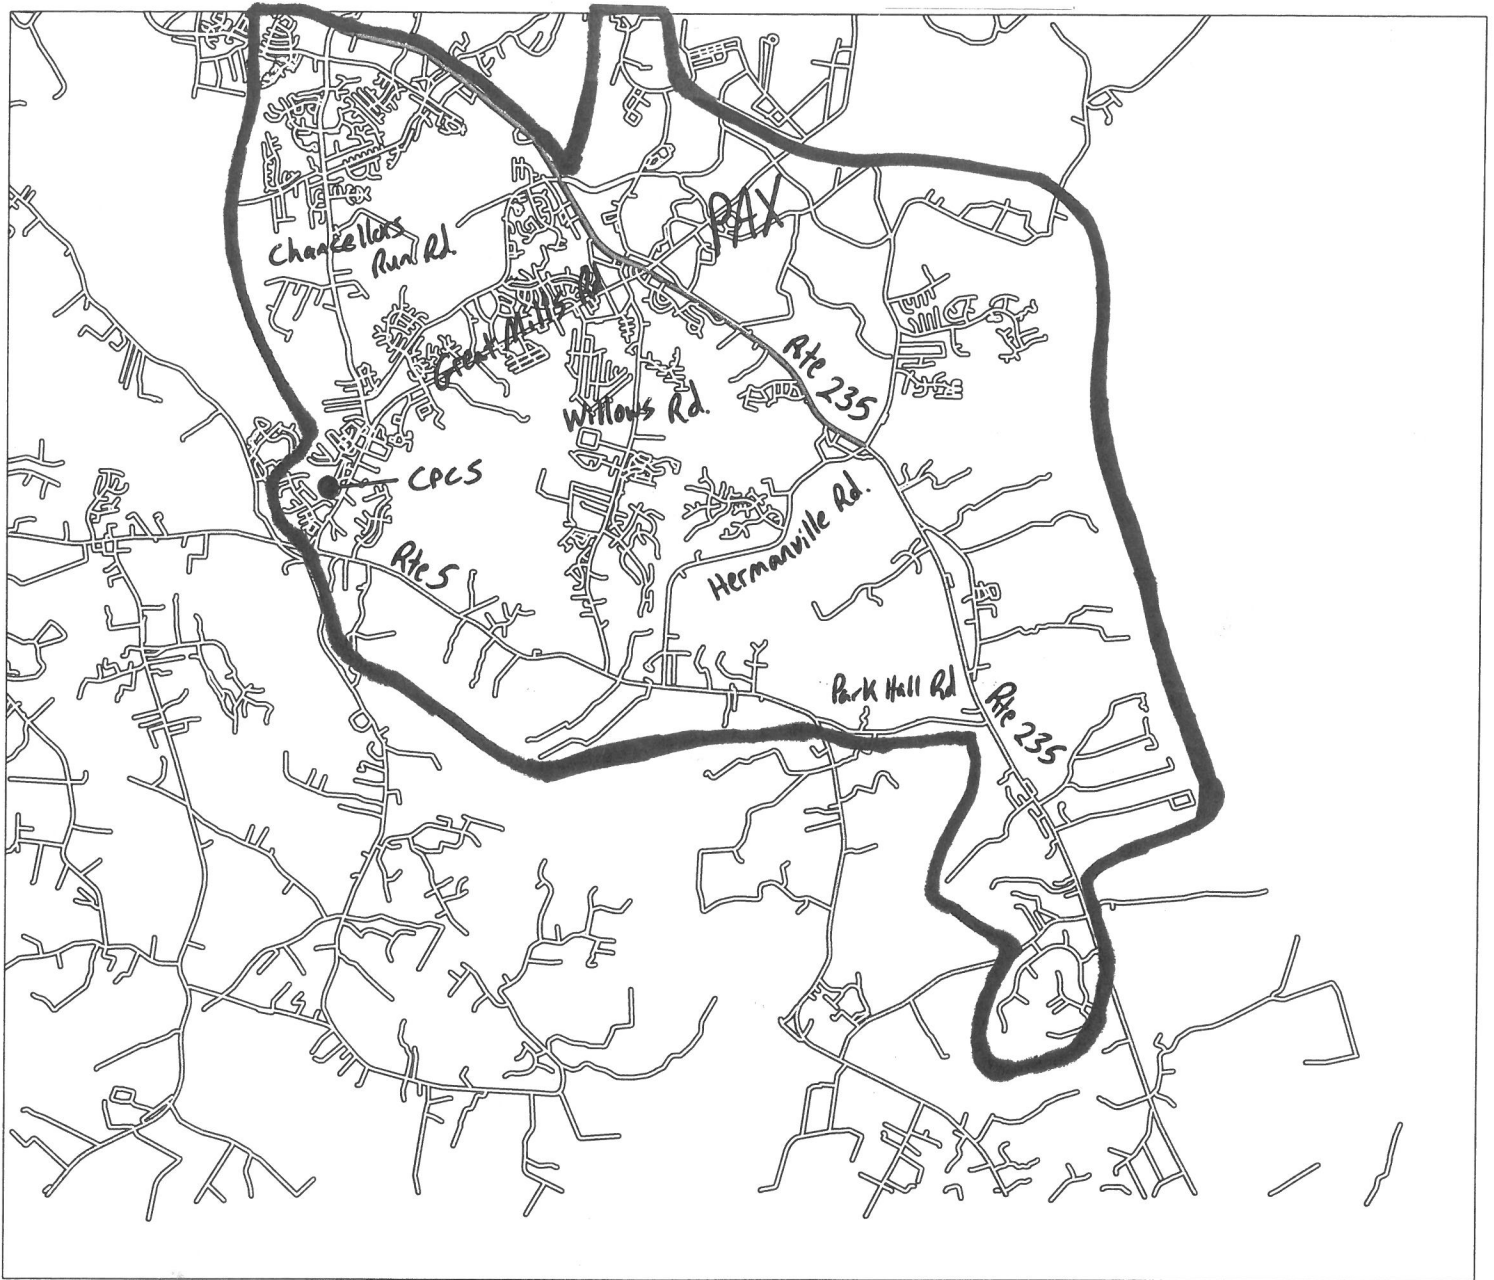

Chesapeake Public Charter School
Bus Transportation Zone

- Southbound side of Three Notch Road (Rte 235) from Chancellors Run Road to Hermanville Road.
- Both sides of Three Notch Road (Rte 235) from Forest Park Road to St James Church Road.
- Both Sides of Point Lookout Road (Rte 5) from Great Mills Road to Park Hall Road.
- Includes: Chancellors Run Road, Buck Hewitt Road, San Souci, Great Mills Road, Pegg Road, Willows Road, Hermanville Road, South Hampton, Bay Ridge, Cedar Cove, Poplar Ridge, Park Hall Road, St. James, NAS Pax River (Gold Coast, Carpenter Park, Lovell Cove, Bayside Youth Center).