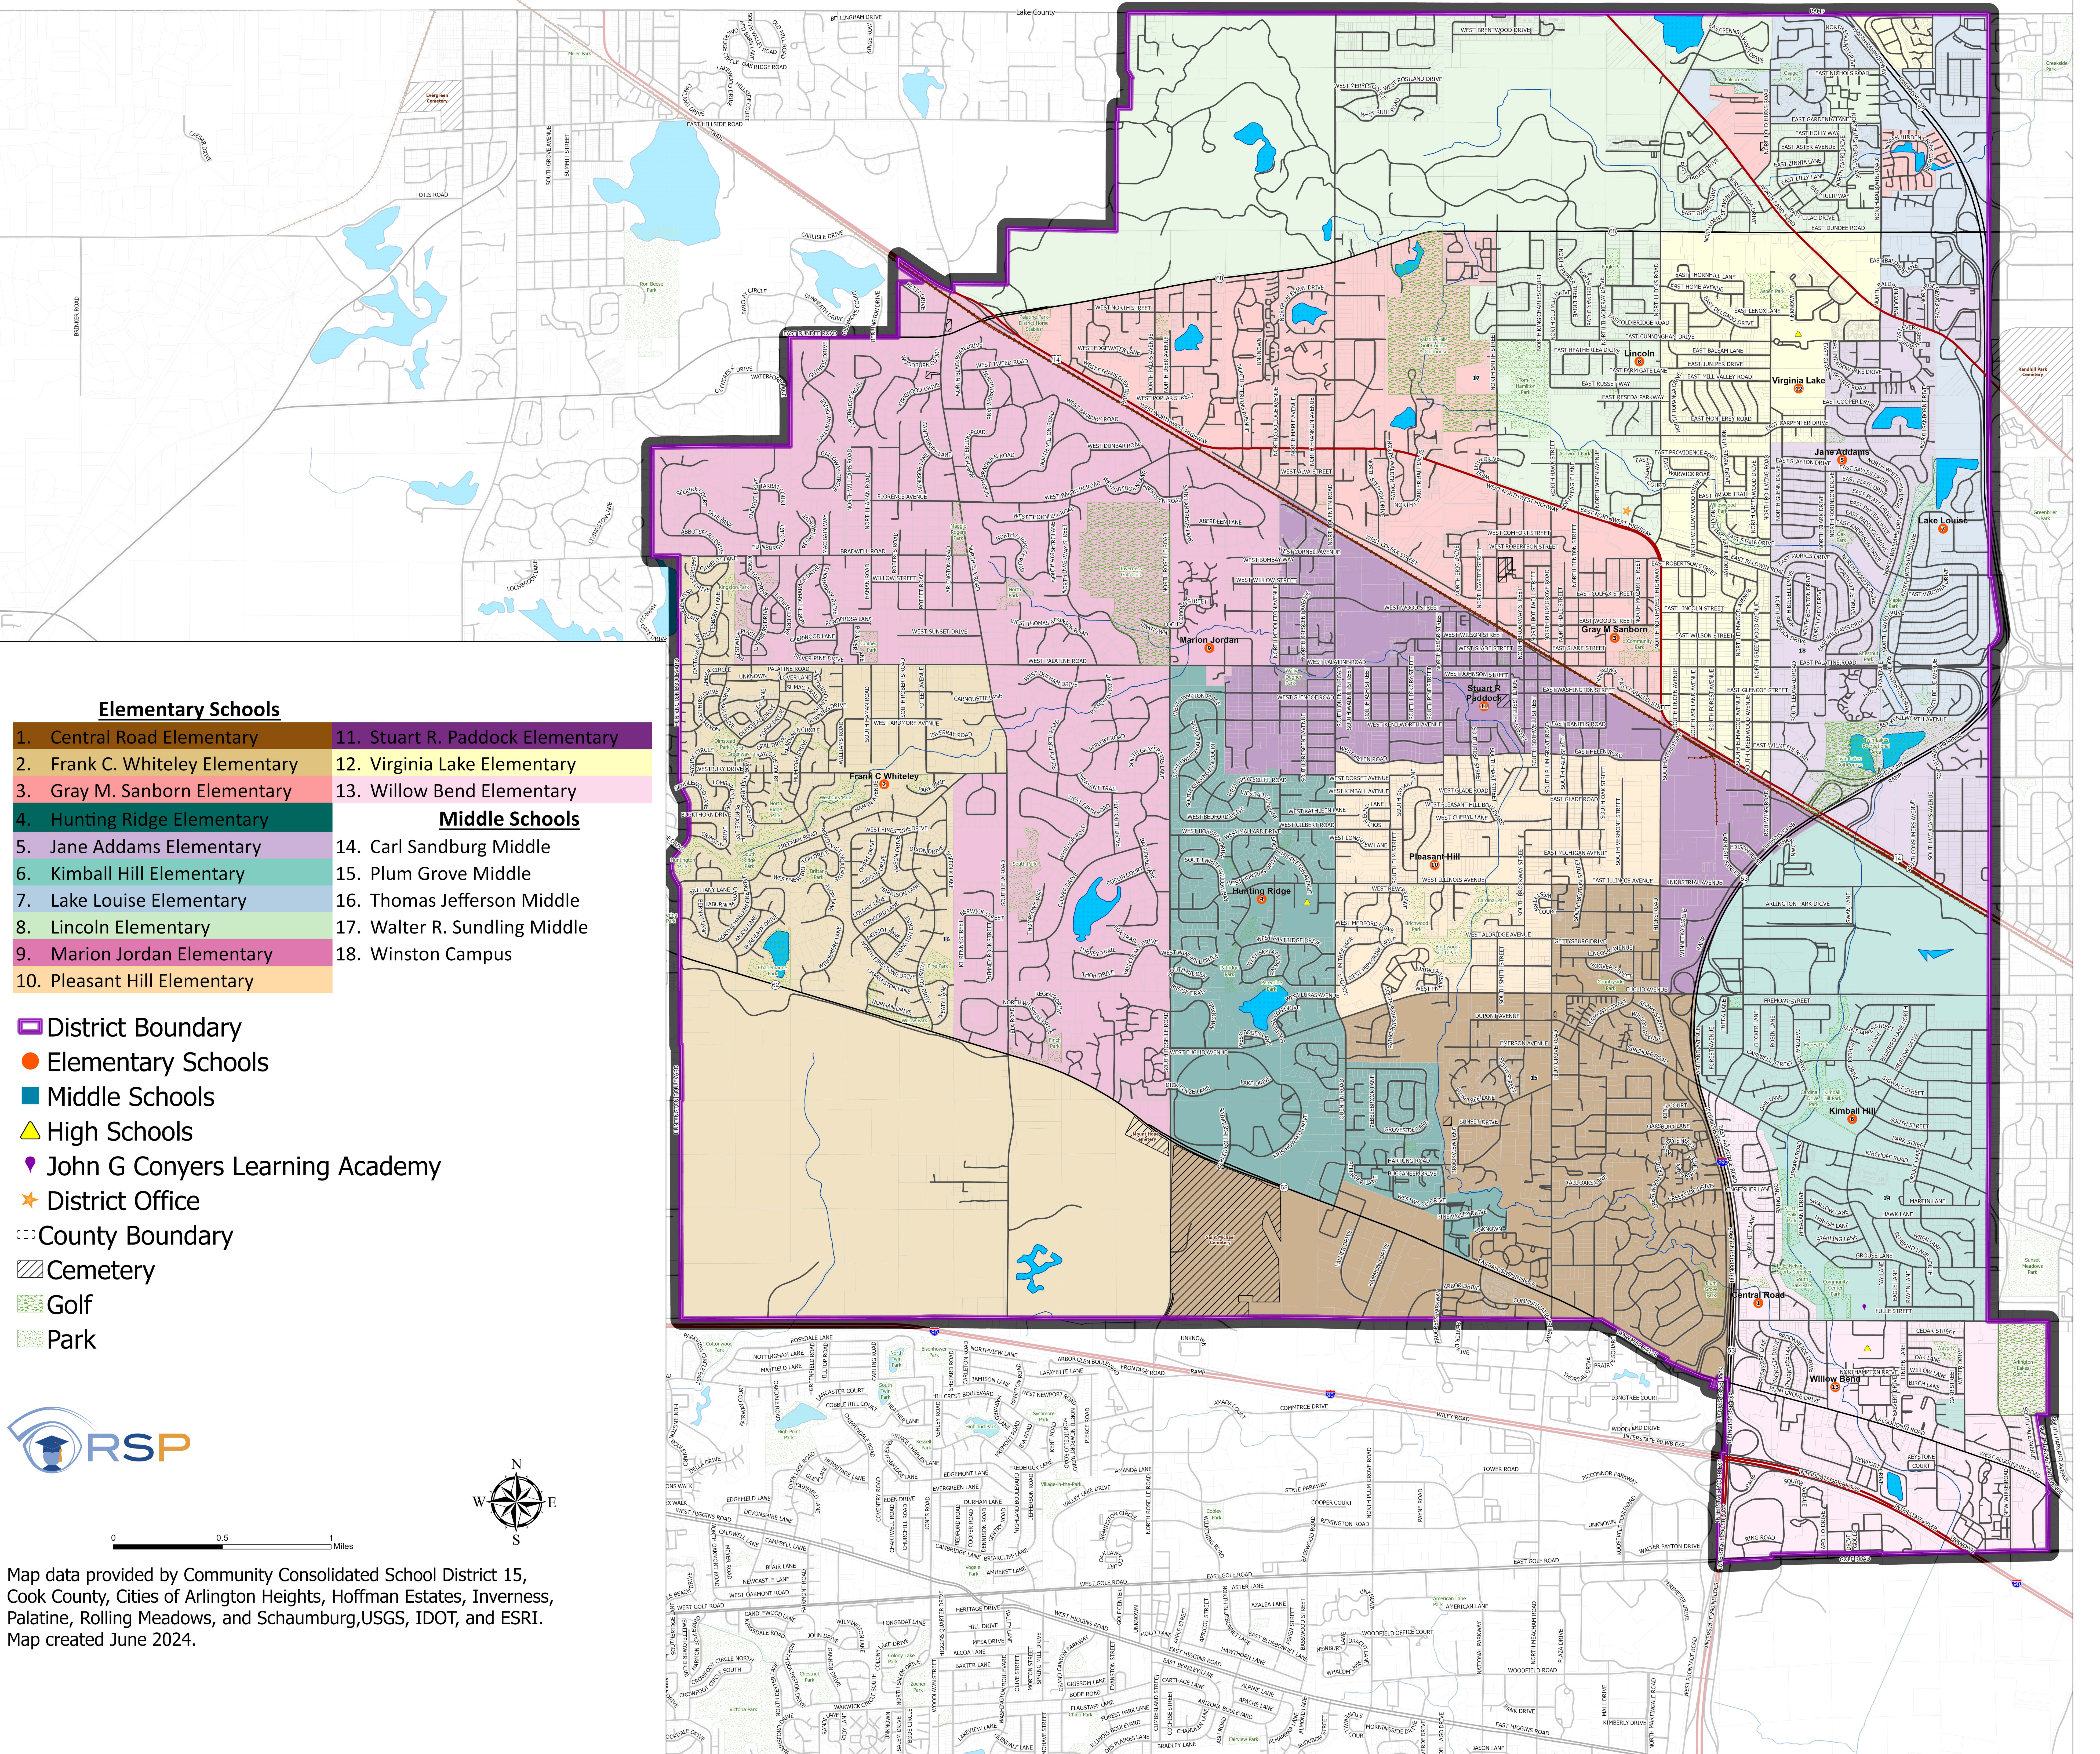

2024-25 Elementary Attendance Areas

Elementary Schools

- | | |
|---------------------------------|----------------------------------|
| 1. Central Road Elementary | 11. Stuart R. Paddock Elementary |
| 2. Frank C. Whiteley Elementary | 12. Virginia Lake Elementary |
| 3. Gray M. Sanborn Elementary | 13. Willow Bend Elementary |
| 4. Hunting Ridge Elementary | |
| 5. Jane Addams Elementary | 14. Carl Sandburg Middle |
| 6. Kimball Hill Elementary | 15. Plum Grove Middle |
| 7. Lake Louise Elementary | 16. Thomas Jefferson Middle |
| 8. Lincoln Elementary | 17. Walter R. Sundling Middle |
| 9. Marion Jordan Elementary | 18. Winston Campus |
| 10. Pleasant Hill Elementary | |

Middle Schools

- District Boundary
- Elementary Schools
- Middle Schools
- High Schools
- John G Conyers Learning Academy
- District Office
- County Boundary
- Cemetery
- Golf
- Park

0 0.5 1 Miles

Map data provided by Community Consolidated School District 15, Cook County, Cities of Arlington Heights, Hoffman Estates, Inverness, Palatine, Rolling Meadows, and Schaumburg, USGS, IDOT, and ESRI. Map created June 2024.