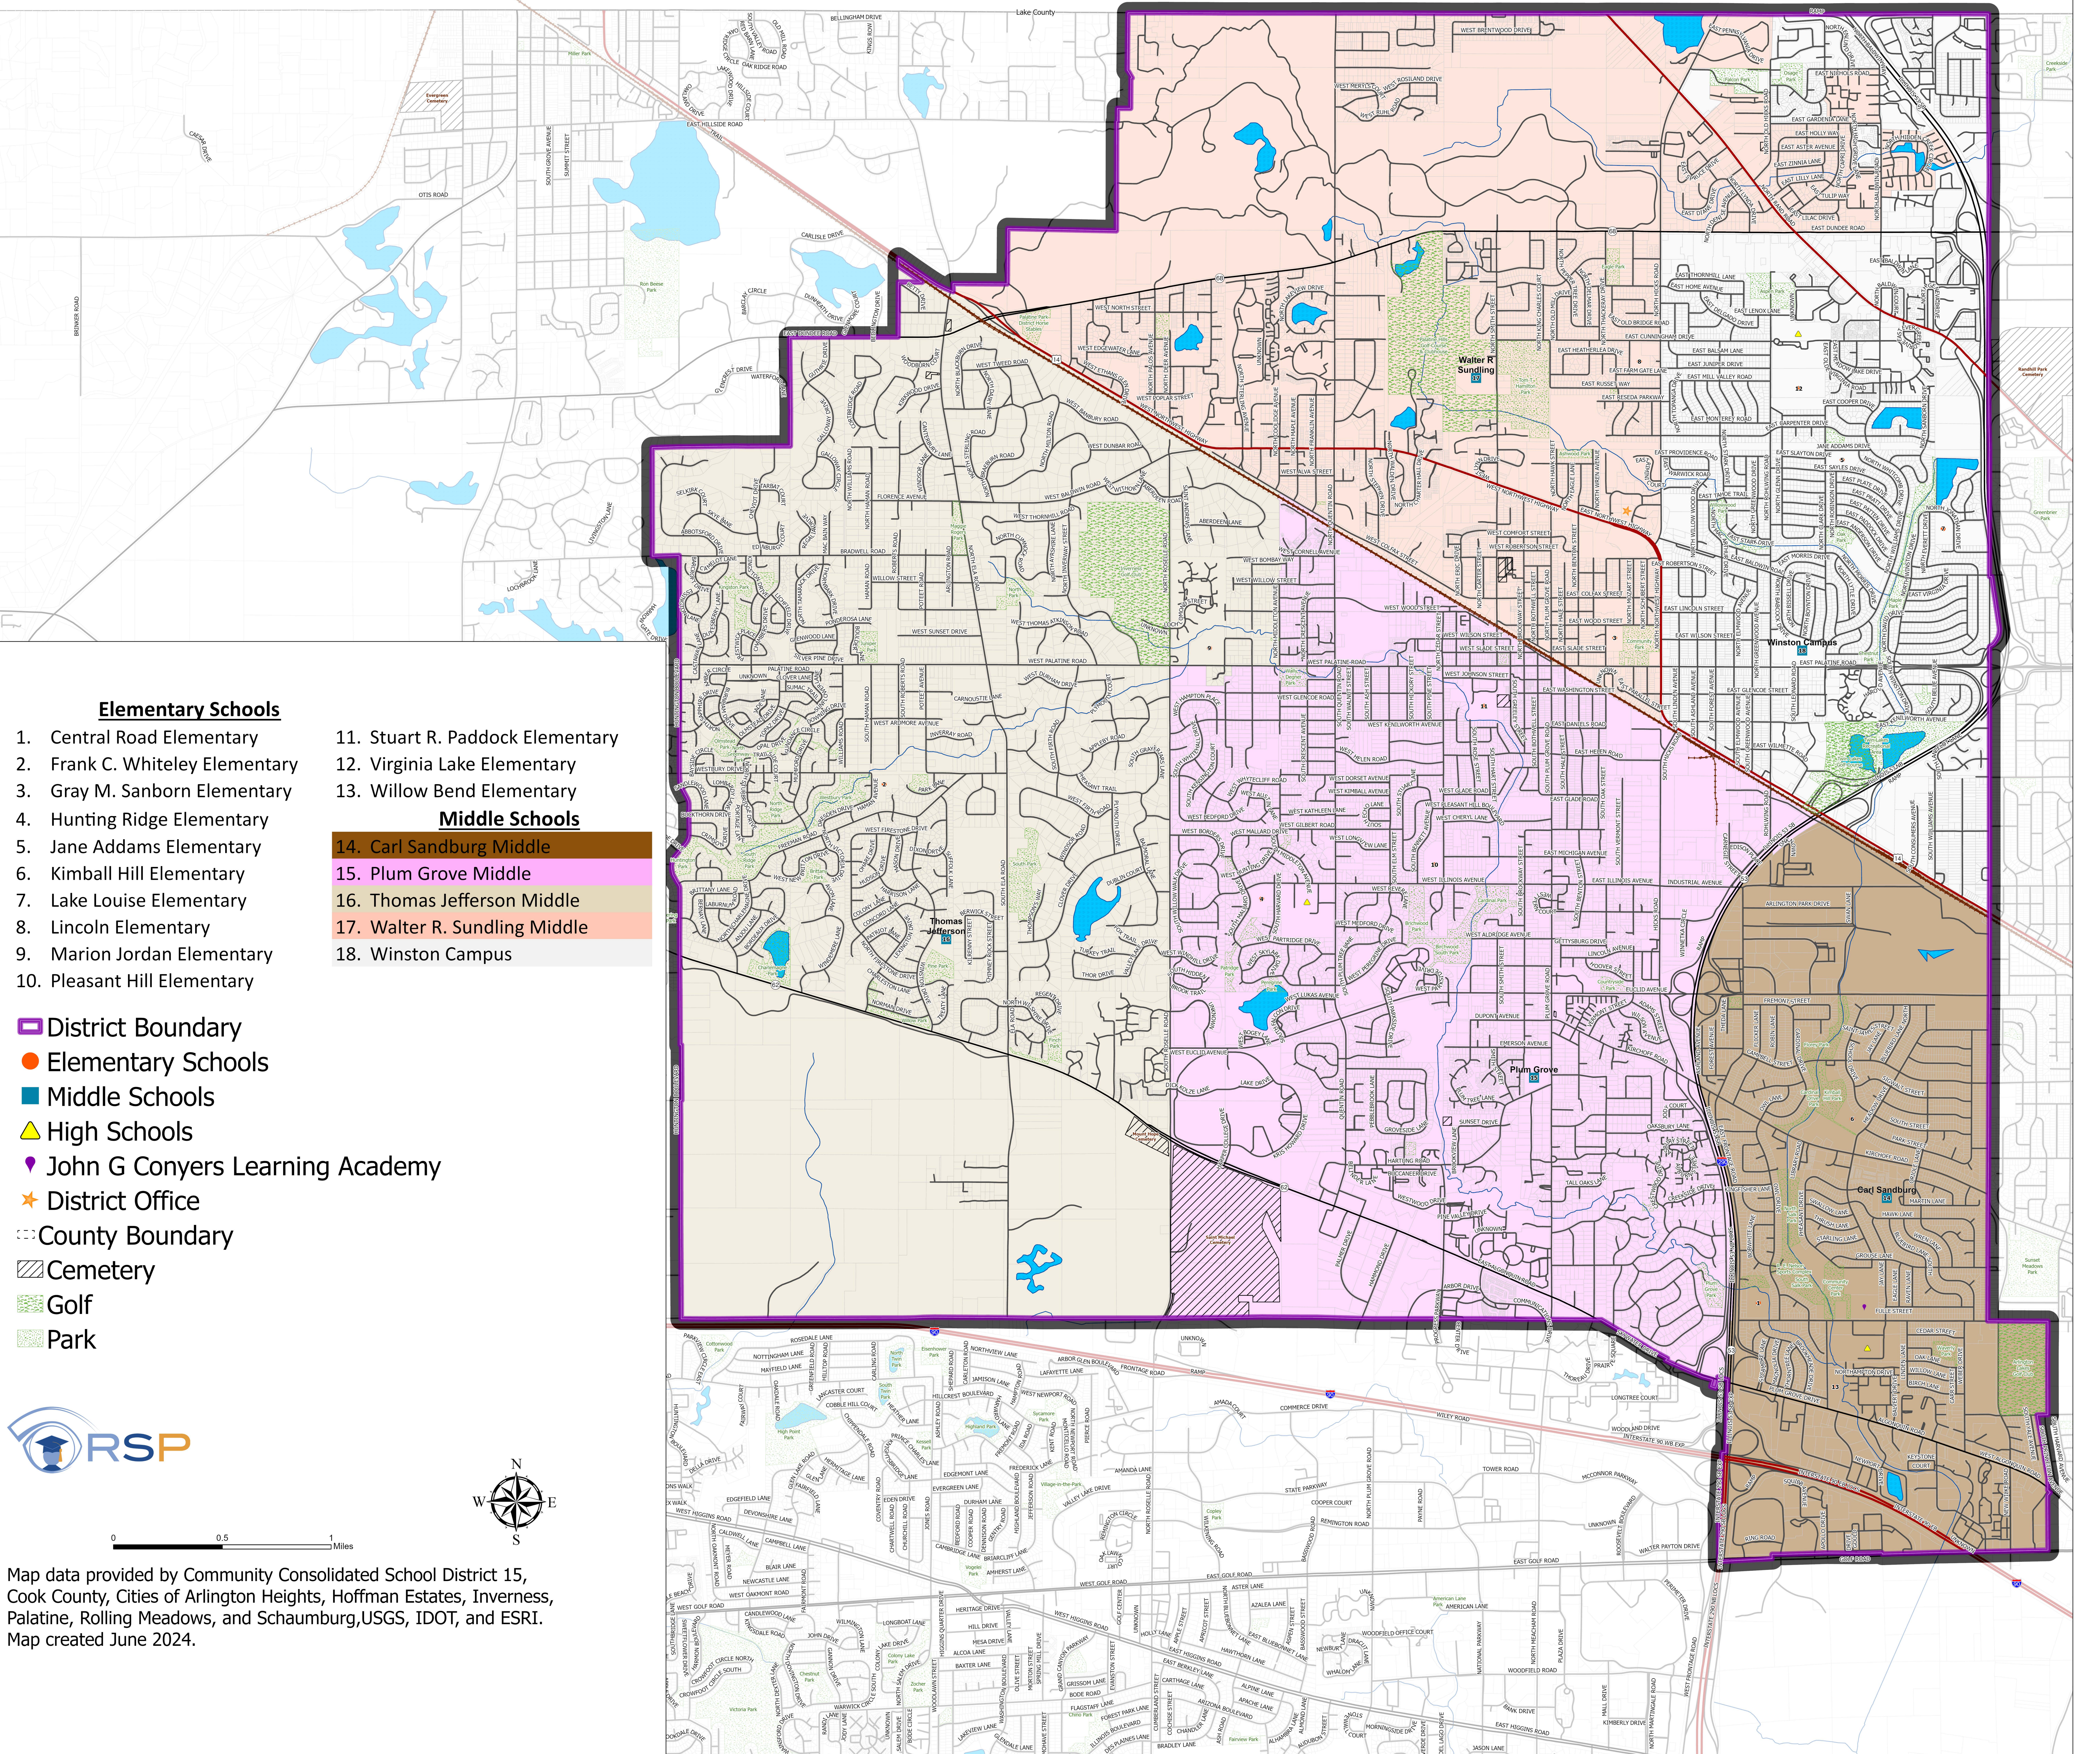

2024-25 Middle School Attendance Zones

Elementary Schools

- 1. Central Road Elementary
- 2. Frank C. Whiteley Elementary
- 3. Gray M. Sanborn Elementary
- 4. Hunting Ridge Elementary
- 5. Jane Addams Elementary
- 6. Kimball Hill Elementary
- 7. Lake Louise Elementary
- 8. Lincoln Elementary
- 9. Marion Jordan Elementary
- 10. Pleasant Hill Elementary
- 11. Stuart R. Paddock Elementary
- 12. Virginia Lake Elementary
- 13. Willow Bend Elementary

Middle Schools

- 14. Carl Sandburg Middle
- 15. Plum Grove Middle
- 16. Thomas Jefferson Middle
- 17. Walter R. Sundling Middle
- 18. Winston Campus

- District Boundary
- Elementary Schools
- Middle Schools
- High Schools
- John G Conyers Learning Academy
- District Office
- County Boundary
- Cemetery
- Golf
- Park

0 0.5 1 Miles

Map data provided by Community Consolidated School District 15, Cook County, Cities of Arlington Heights, Hoffman Estates, Inverness, Palatine, Rolling Meadows, and Schaumburg, USGS, IDOT, and ESRI. Map created June 2024.