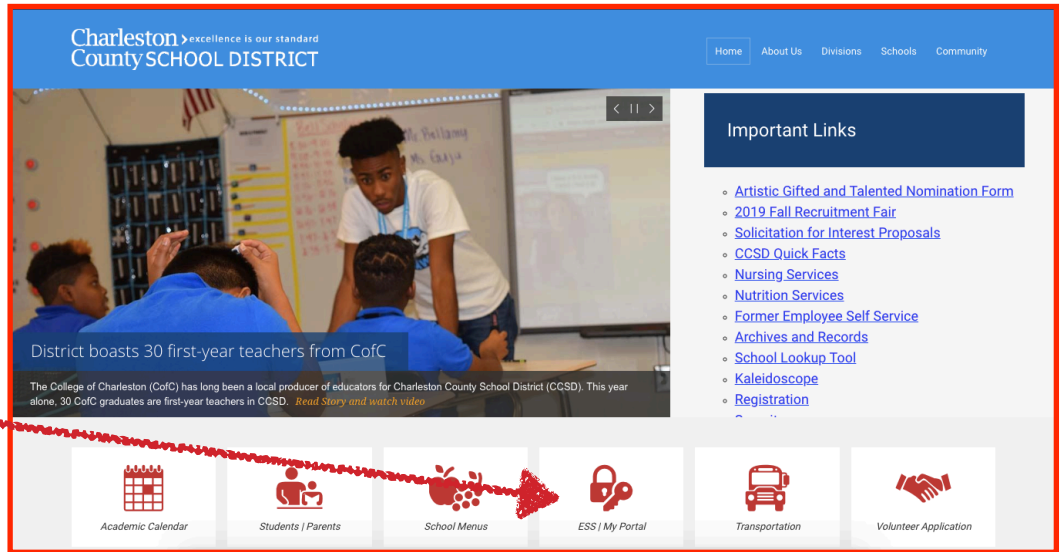

How to LOG IN to My Portal at Home

Stiles Point Elementary

1. Go to the CCSD homepage:

www.ccsdschools.com

Click on "ESS/My Portal."

2. Students will log in using their school account.

Contact your child's teacher if you need your child's account information.

3. Access Dolphin Lab, Typing Quest, and Clever.

Click on Clever to access:
DreamBox, Lexia, iReady, BrainPop,
MackinVIA and more!