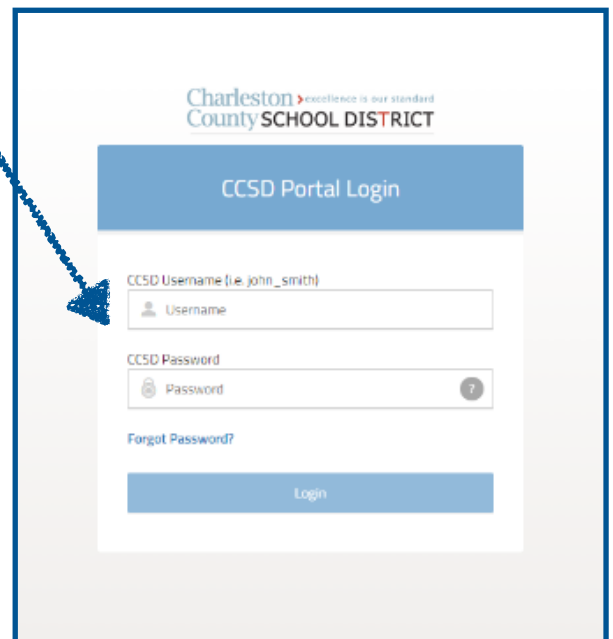

How to LOG IN to My Portal at Home

Stiles Point Elementary

1. Go to the CCSD homepage:

www.ccsdschools.com

Click on "ESS/My Portal."

2. Students will log in using their school account.

Contact your child's teacher if you need your child's account information.