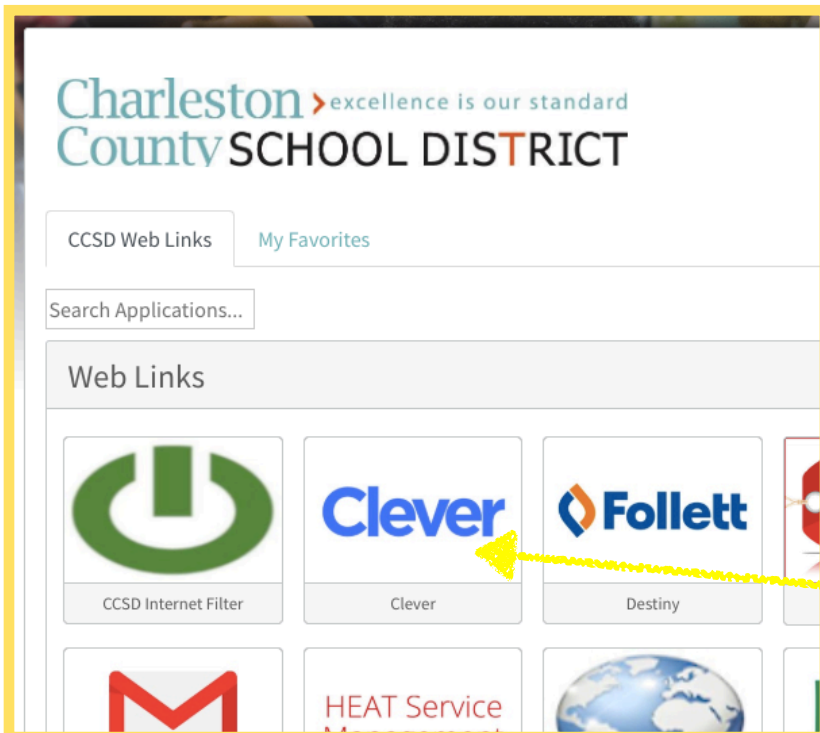

How to LOG IN to My Portal at Home

Stiles Point Elementary

1. Go to the CCSD homepage:

www.ccsdschools.com

Click on "ESS/My Portal."

2. Students will log in using their school account.

Contact your child's teacher if you need your child's account information.

3. Access Dolphin Lab, Typing Quest, and Clever.

Click on Clever to access:
DreamBox, Lexia, iReady, BrainPop,
MackinVIA and more!