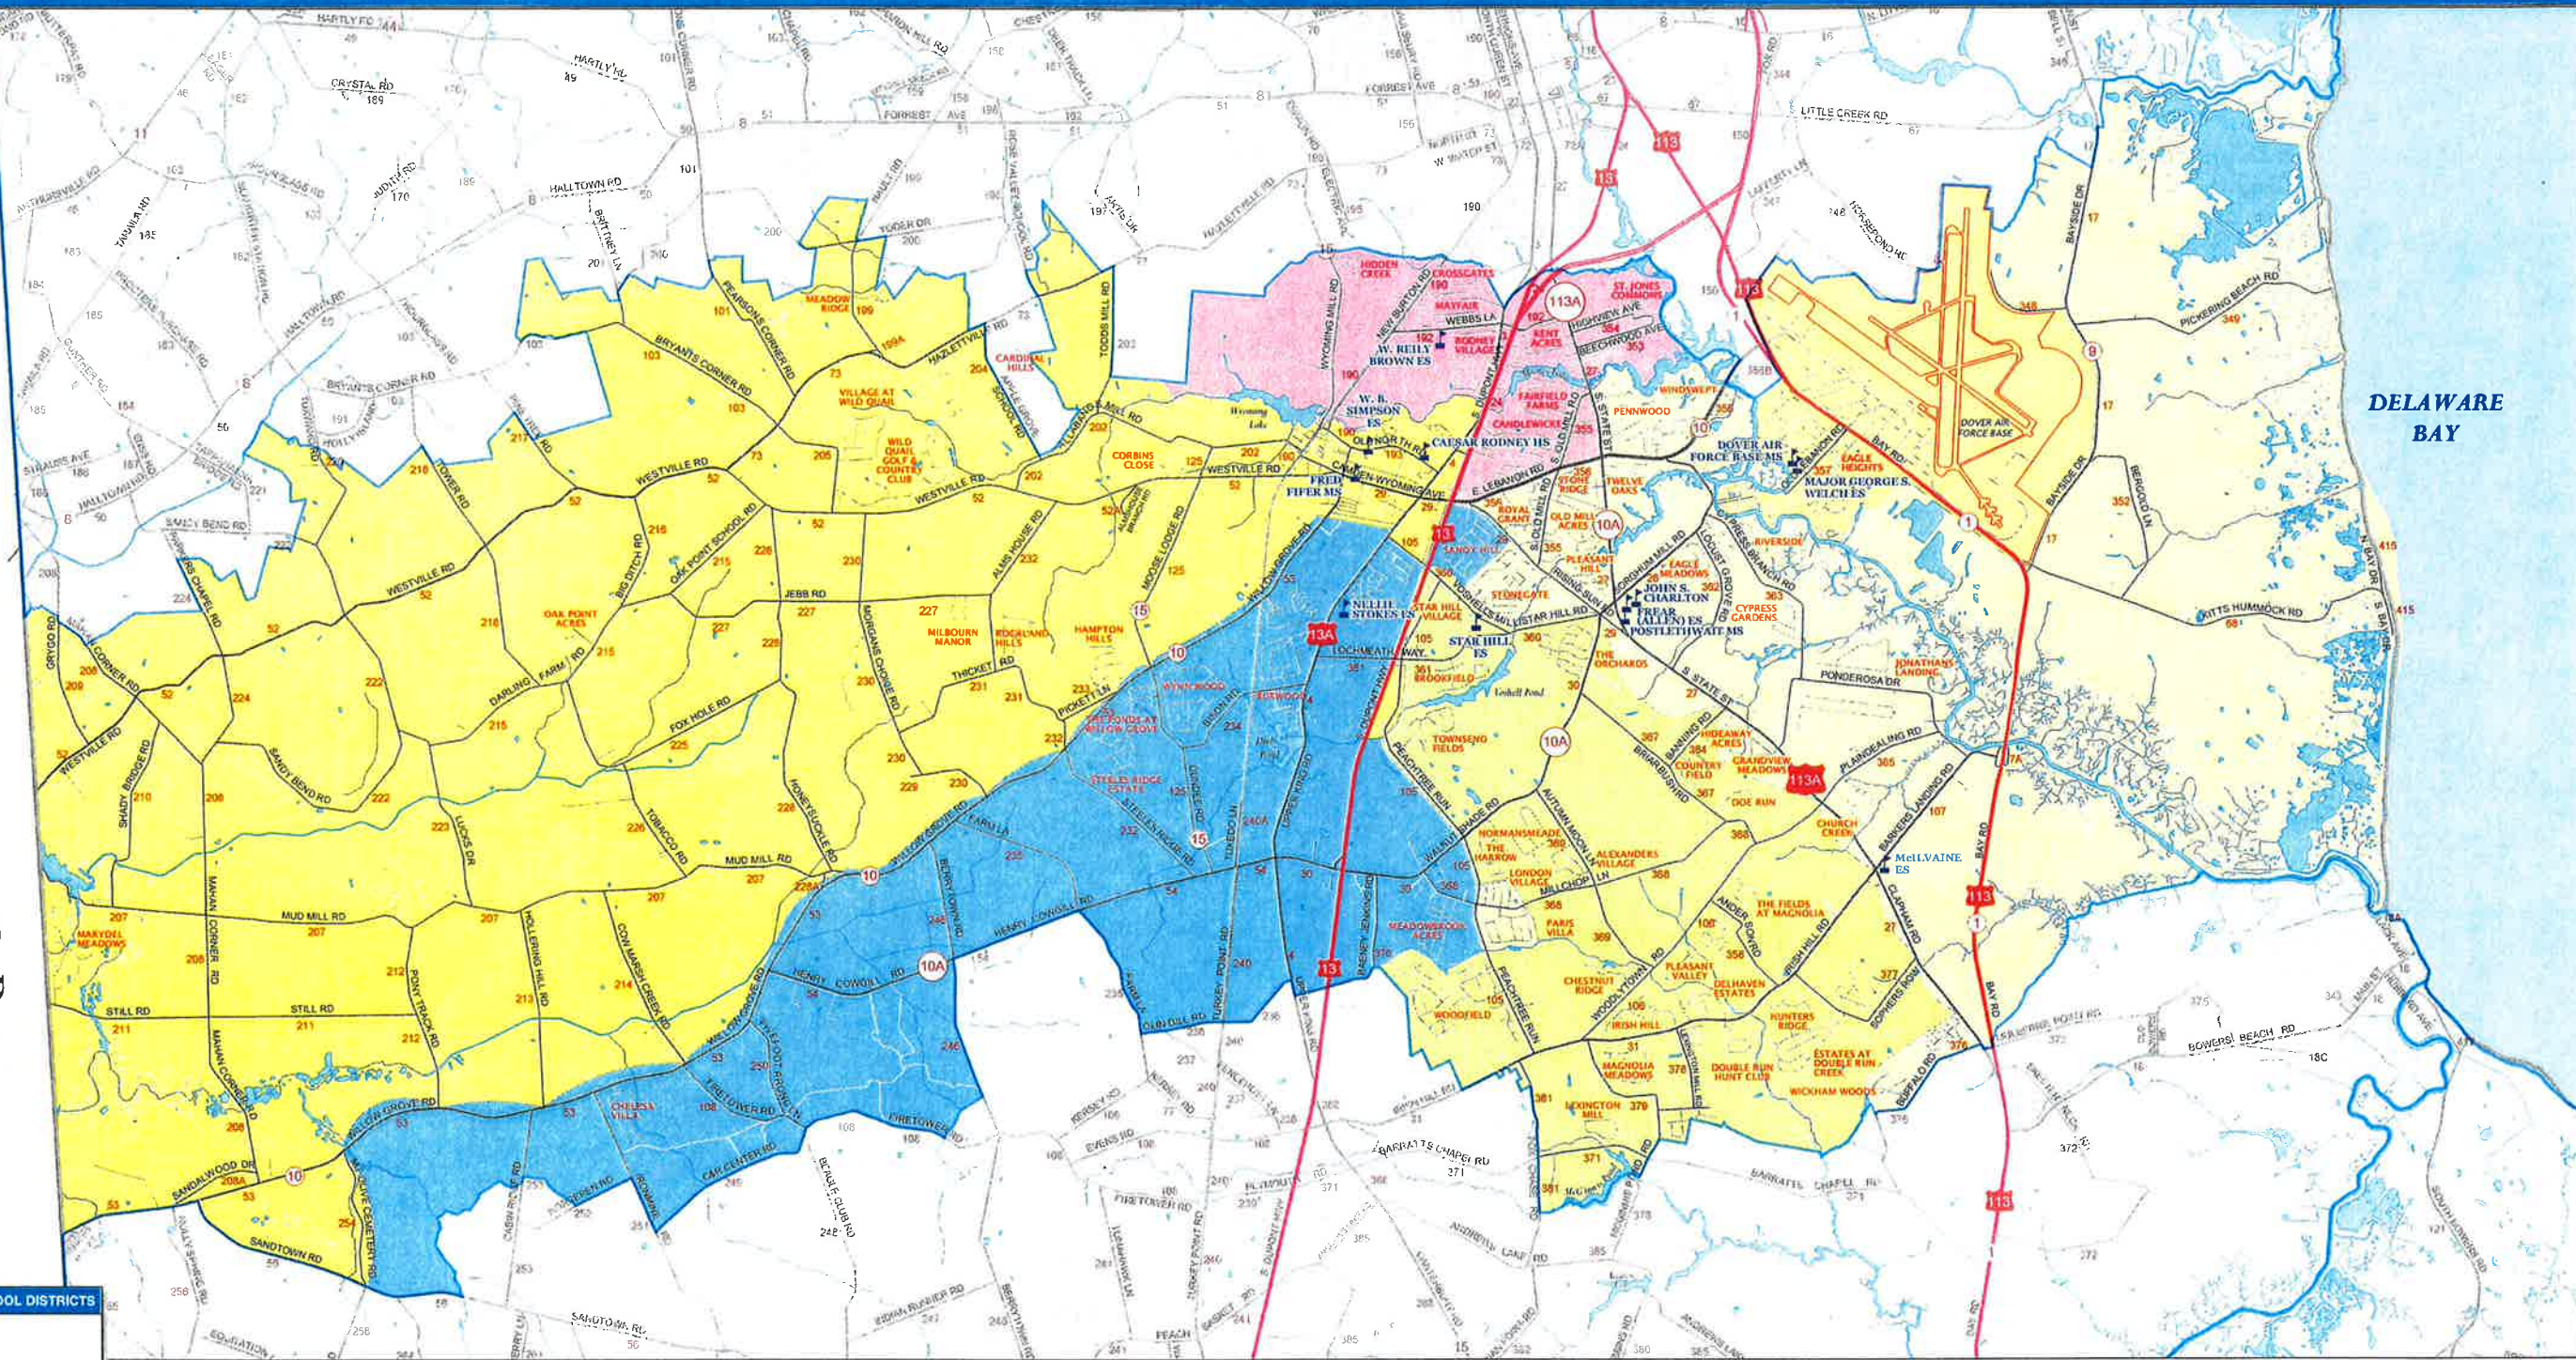

CAESAR RODNEY SCHOOL DISTRICT

MARYLAND

DELAWARE BAY

CAESAR RODNEY SCHOOL DISTRICT
219 OLD NORTH ROAD
WYOMING, DELAWARE 19934
MAY 2008

CAESAR RODNEY SCHOOL DISTRICT
KENT COUNTY
DELAWARE

LEGEND	
	NELLIE STOKES ELEMENTARY SCHOOL K-5
	W. B. SIMPSON ELEMENTARY SCHOOL K-5
	W. REILY BROWN ELEMENTARY SCHOOL K-5
	ALLEN FREAR ELEMENTARY SCHOOL K-5
	STAR HILL ELEMENTARY SCHOOL K-5
	AIR BASE SCHOOLS K-8
	FIFER MIDDLE SCHOOL (GRADES 6 - 8) INCLUDES BROWN, SIMPSON, STOKES AREAS
	POSTLETHWAIT MIDDLE SCHOOL (GRADES 6 - 8) INCLUDES FREAR AND STAR HILL AREAS