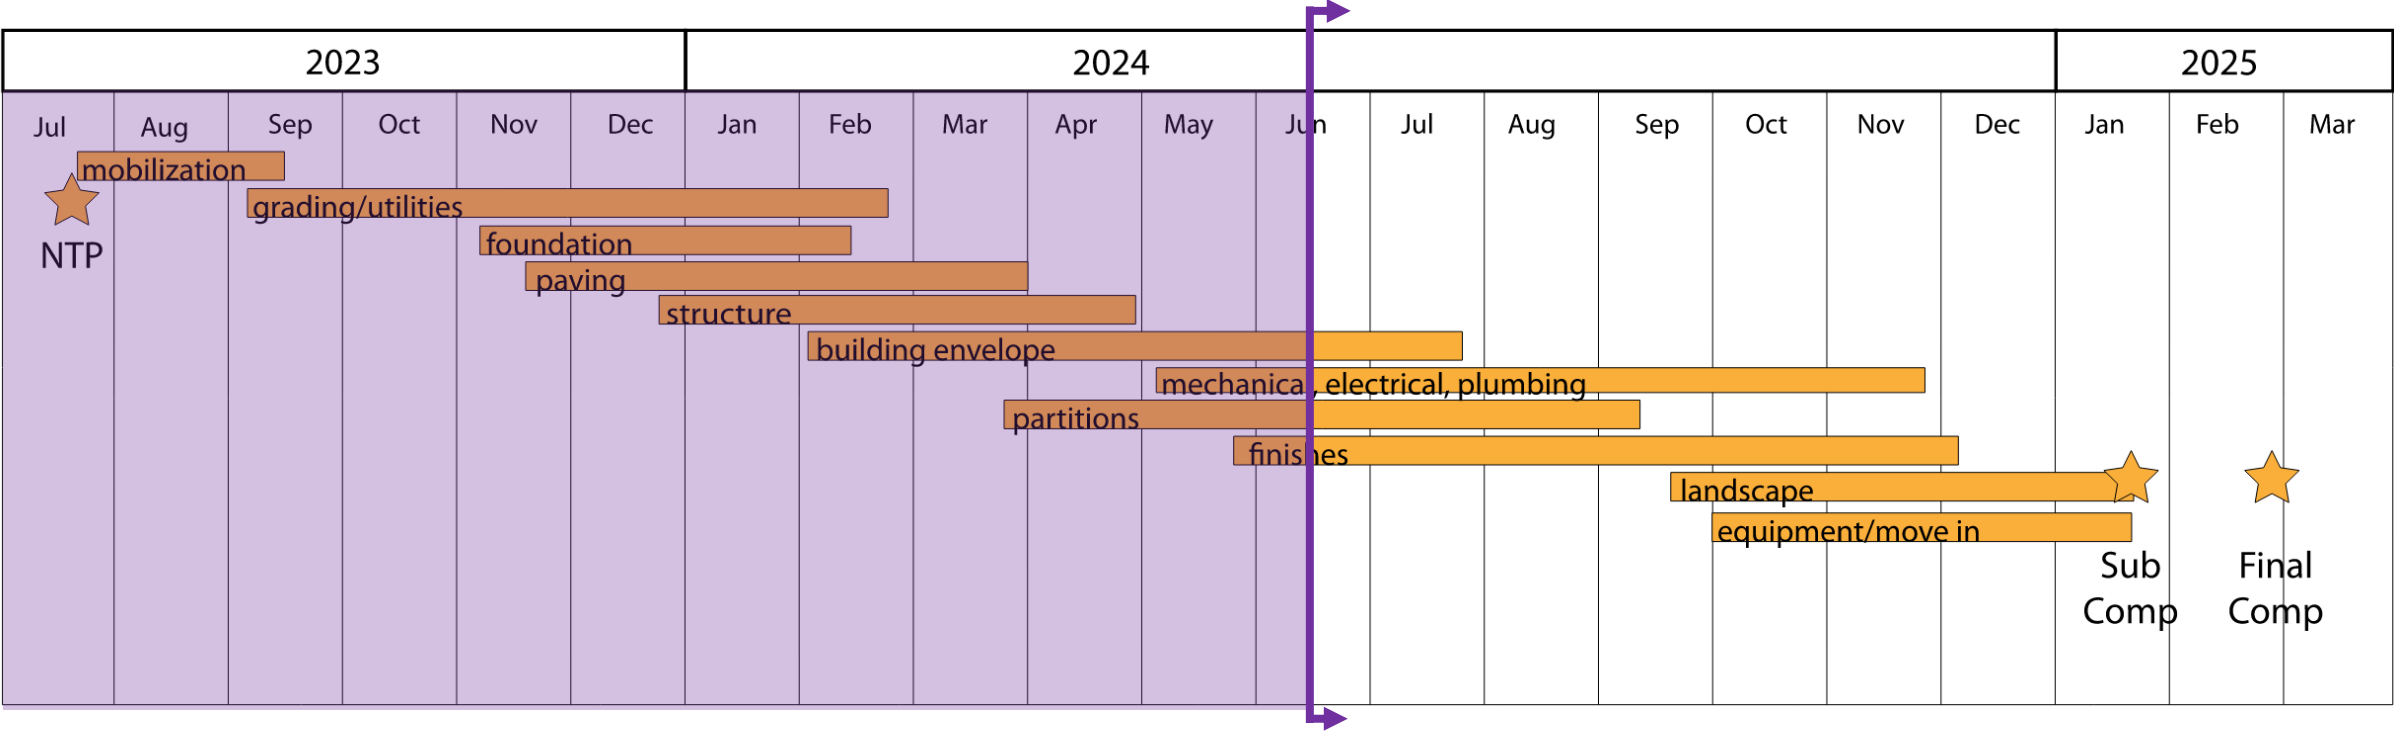

L. Dow Hendricks | Elementary School

Anna ISD | Administration Building

JUNE 2024  
CONSTRUCTION UPDATE

# L. Dow Hendricks Elementary School

Construction Update - June 2024

Construction Schedule

# L. Dow Hendricks Elementary School

Construction Update – June 2024

ROOF INSTALLATION  
CONTINUES

BUILDING ENVELOPE  
INSTALLATION  
CONTINUES

# L. Dow Hendricks Elementary School

Construction Update - June 2024

INTERIOR PARTITION  
FRAMING BEING INSTALLED.

BUILDING ENVELOPE  
INSTALLATION CONTINUES