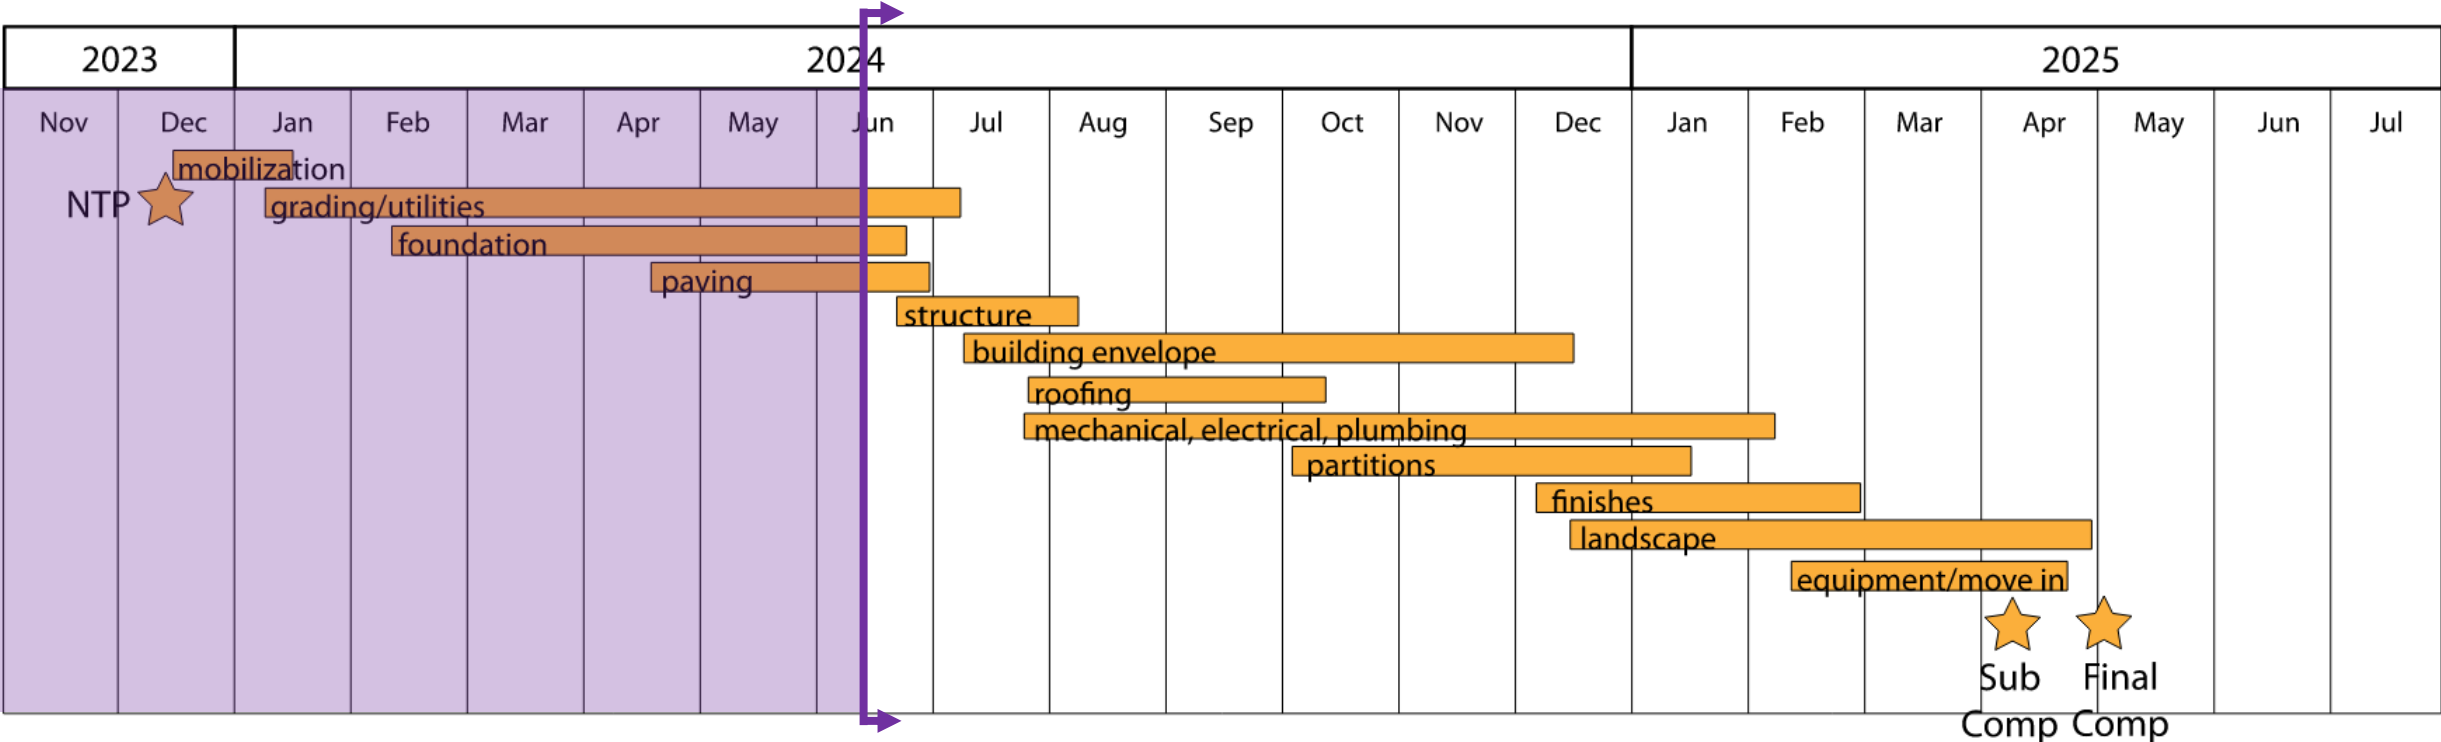

# L. Dow Hendricks Elementary School

Construction Update - June 2024

HVAC INSTALLATION  
CONTINUES

INTERIOR PARTITIONS CONTINUE

# L. Dow Hendricks Elementary School

Construction Update - June 2024

EXTERIOR WINDOW SYSTEMS BEING INSTALLED

# Anna ISD Administration Building

Construction Update - June 2024

Construction Schedule