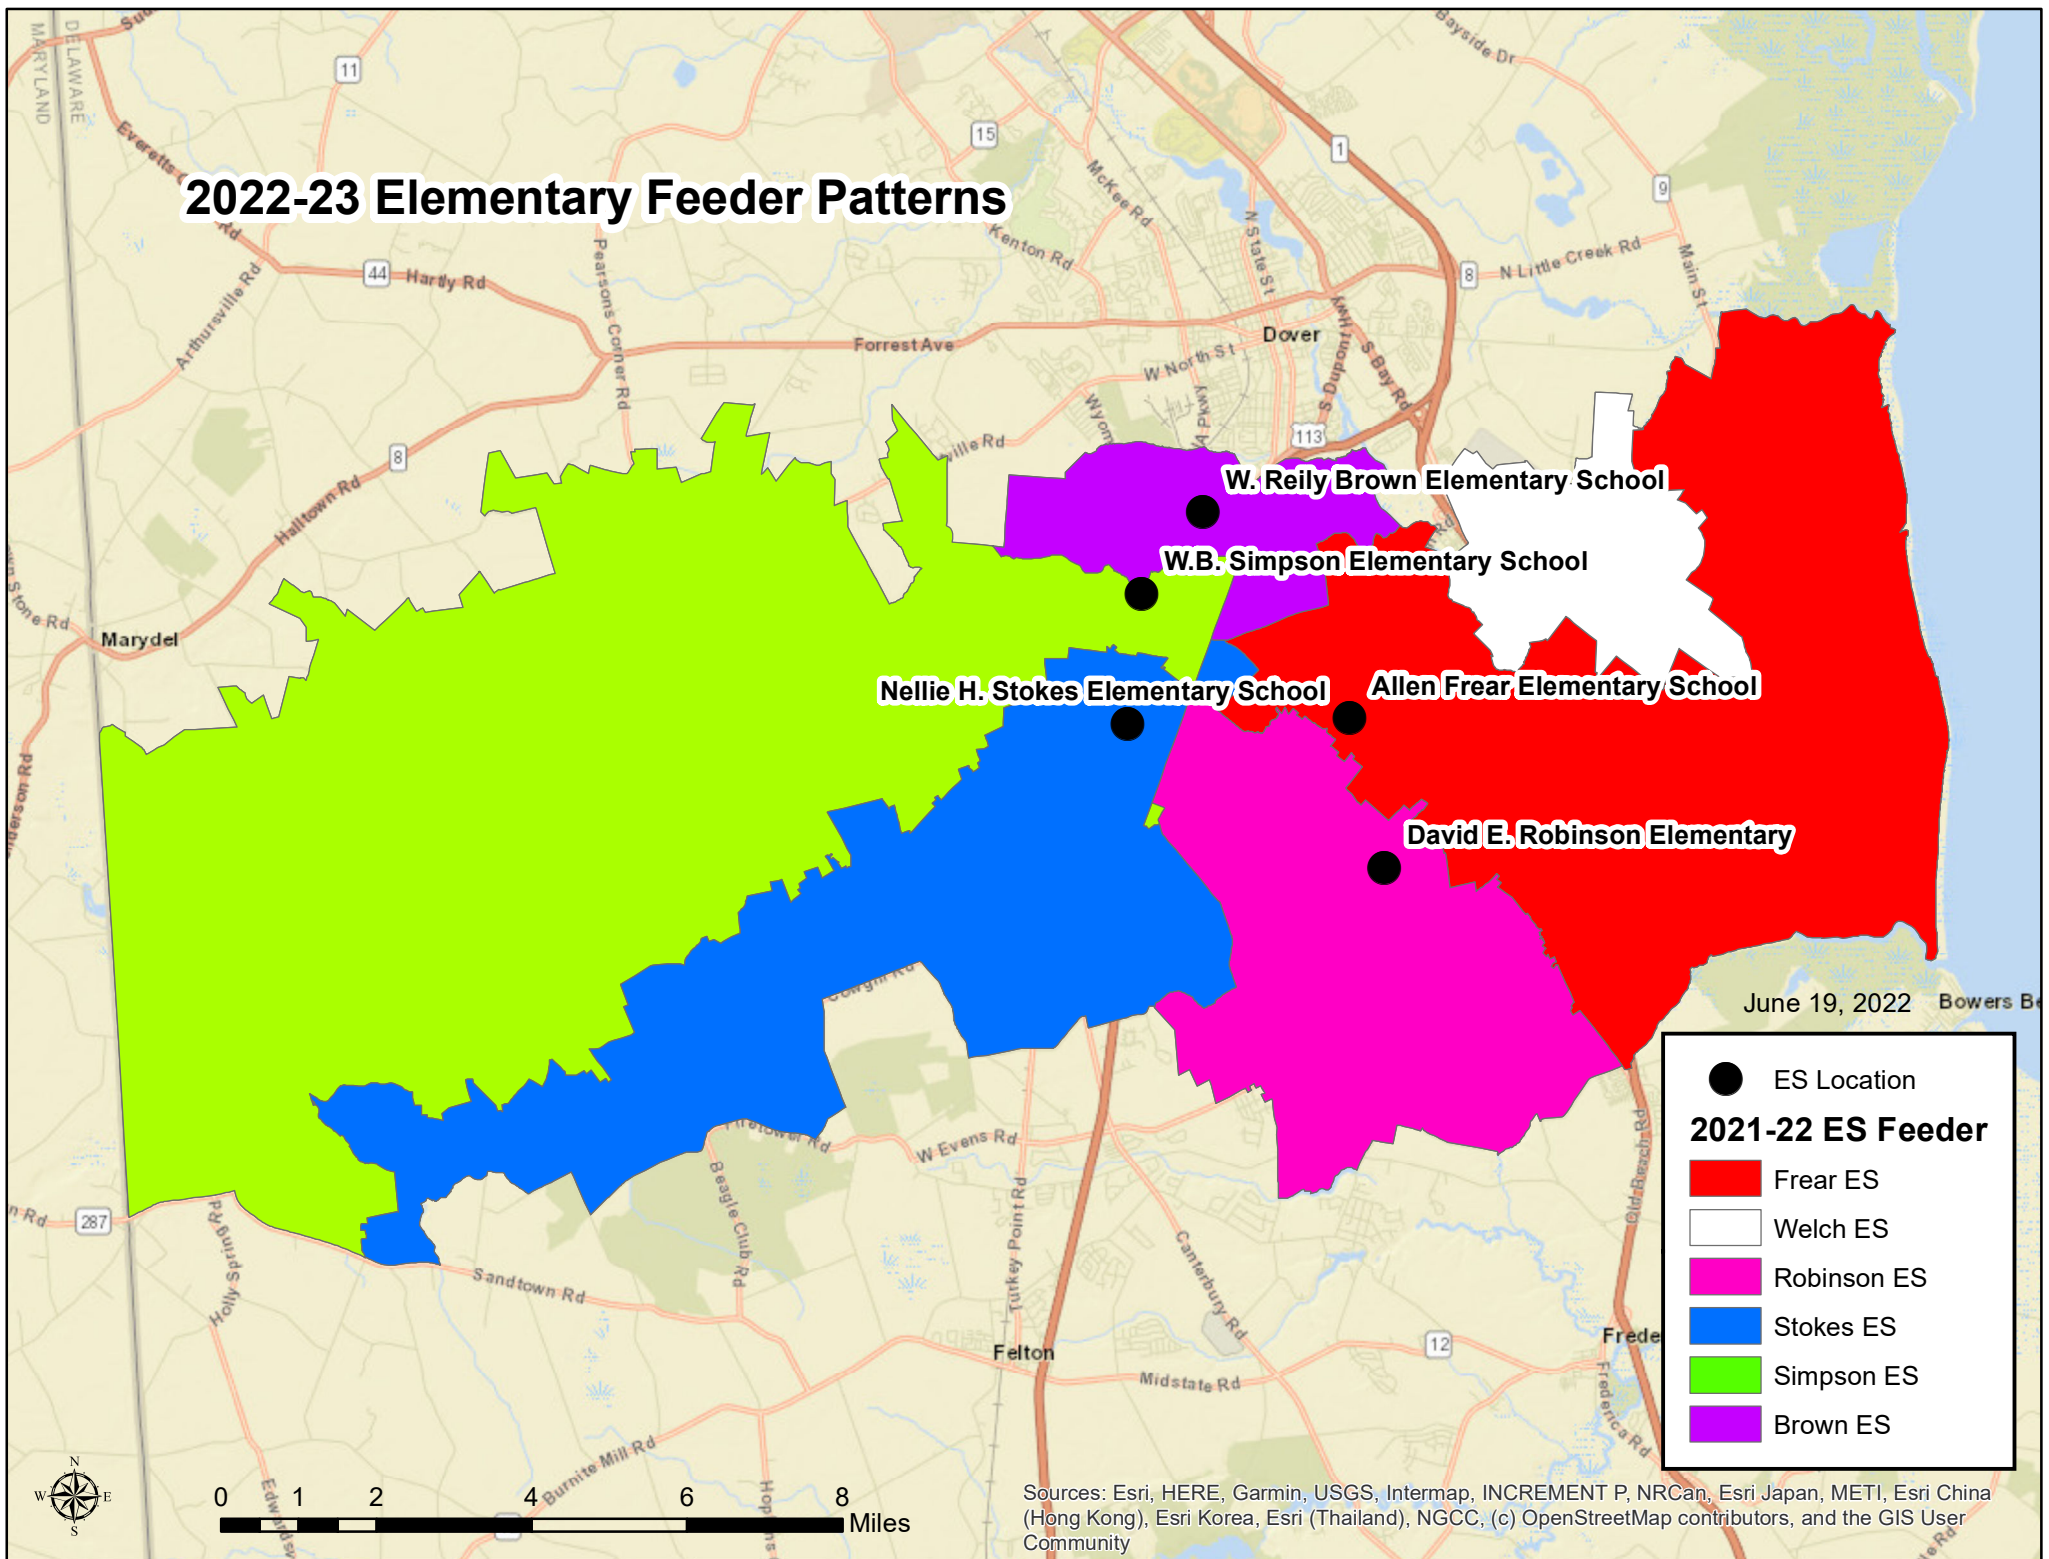

2022-23 Elementary Feeder Patterns

June 19, 2022 Bowers B

● ES Location

2021-22 ES Feeder

- Frear ES
- Welch ES
- Robinson ES
- Stokes ES
- Simpson ES
- Brown ES

Sources: Esri, HERE, Garmin, USGS, Intermap, INCREMENT P, NRCAn, Esri Japan, METI, Esri China (Hong Kong), Esri Korea, Esri (Thailand), NGCC, (c) OpenStreetMap contributors, and the GIS User Community