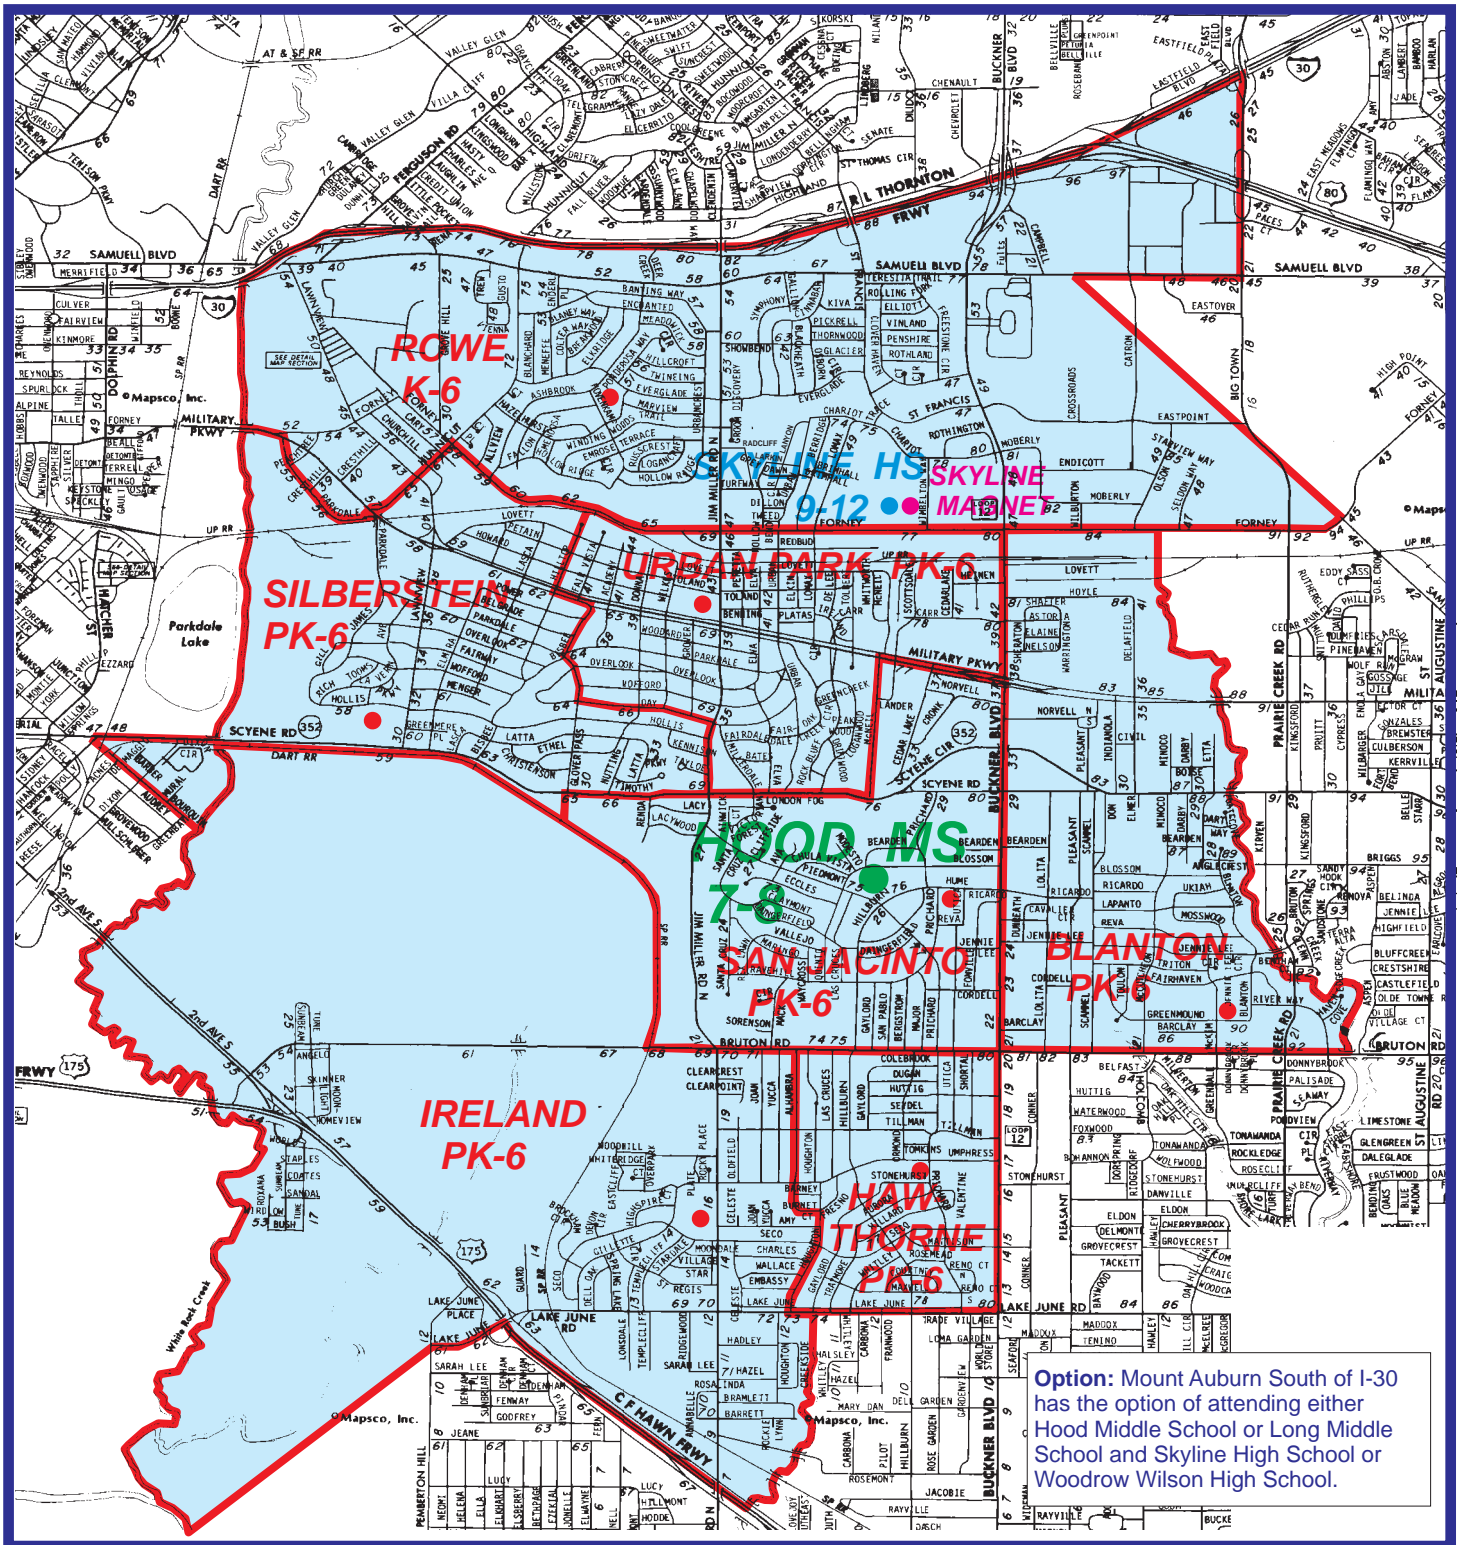

2005 Hood Middle School (7-8) Attendance Zone

Option: Mount Auburn South of I-30 has the option of attending either Hood Middle School or Long Middle School and Skyline High School or Woodrow Wilson High School.

Outer boundary of zones may include students living on both sides of the street.