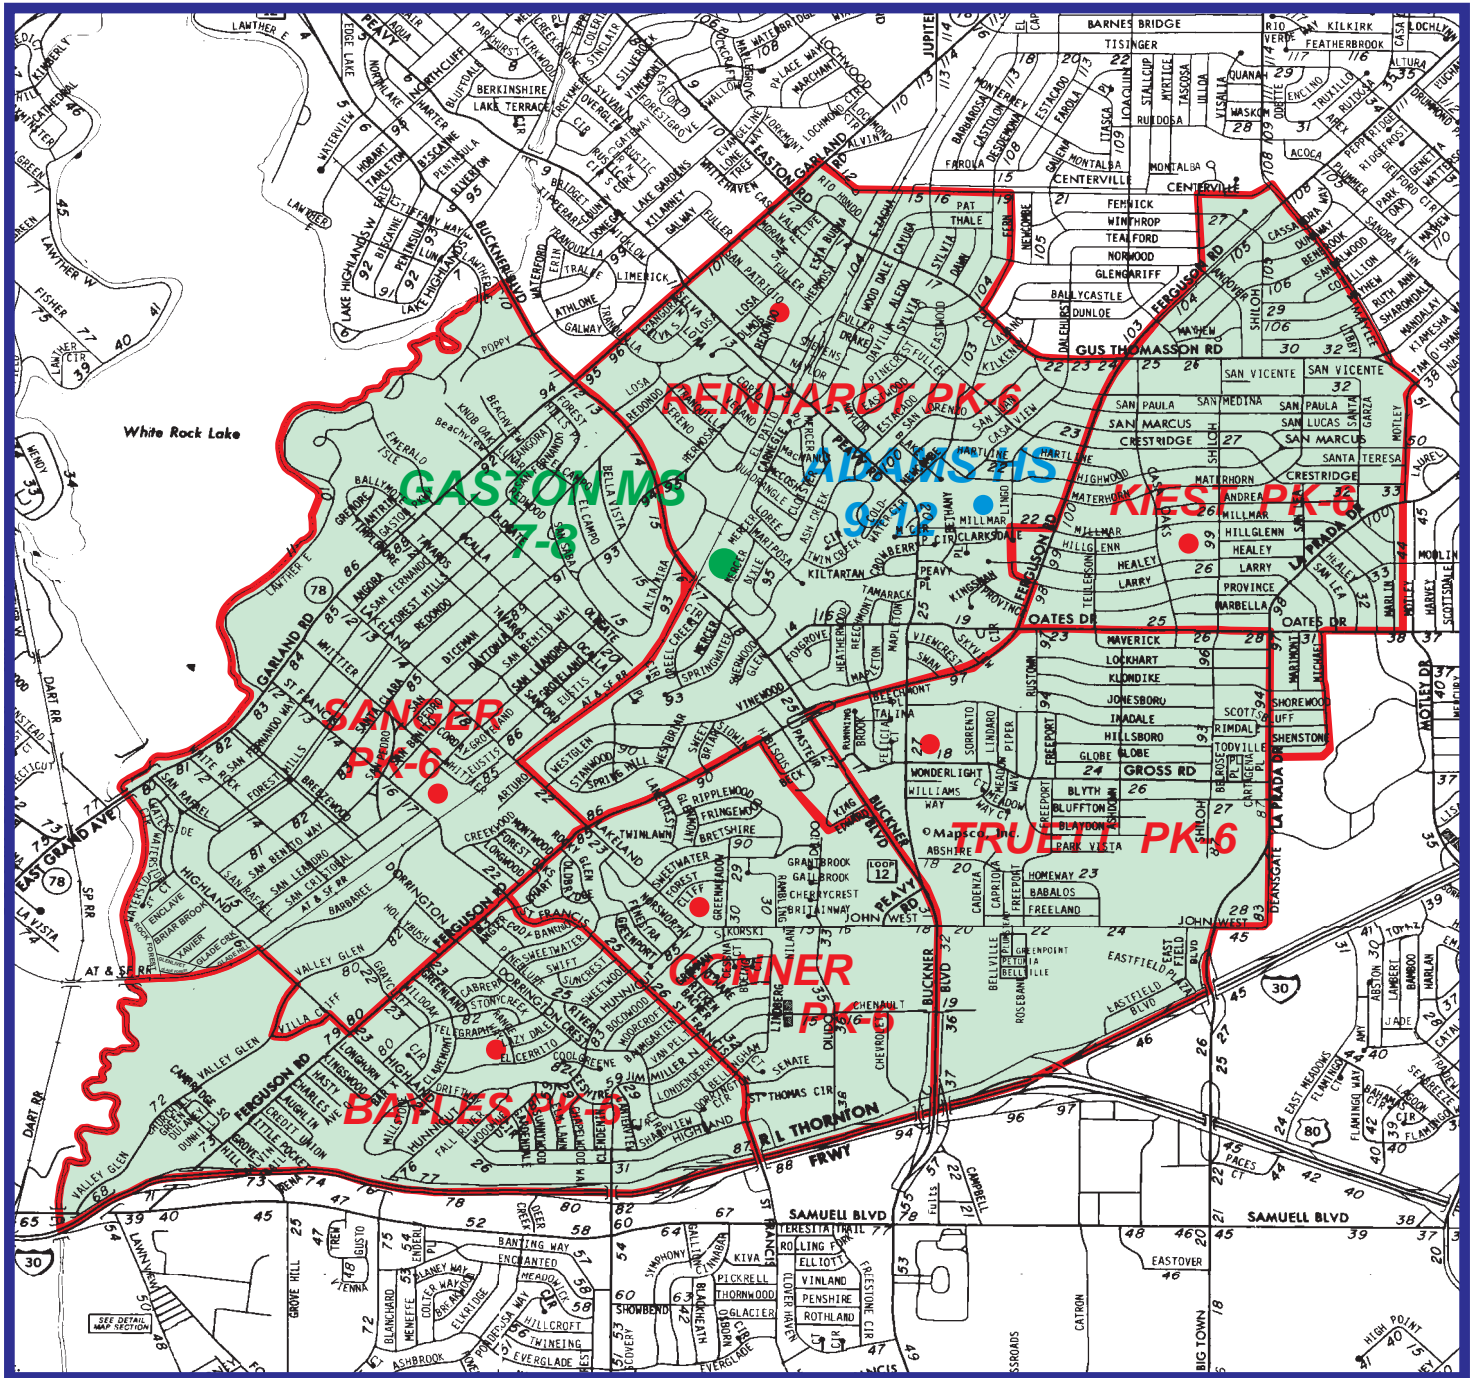

Fall 2006 W. H. Gaston Middle School (7-8) Attendance Zone

Outer boundary of zone may include students living on both sides of the street.