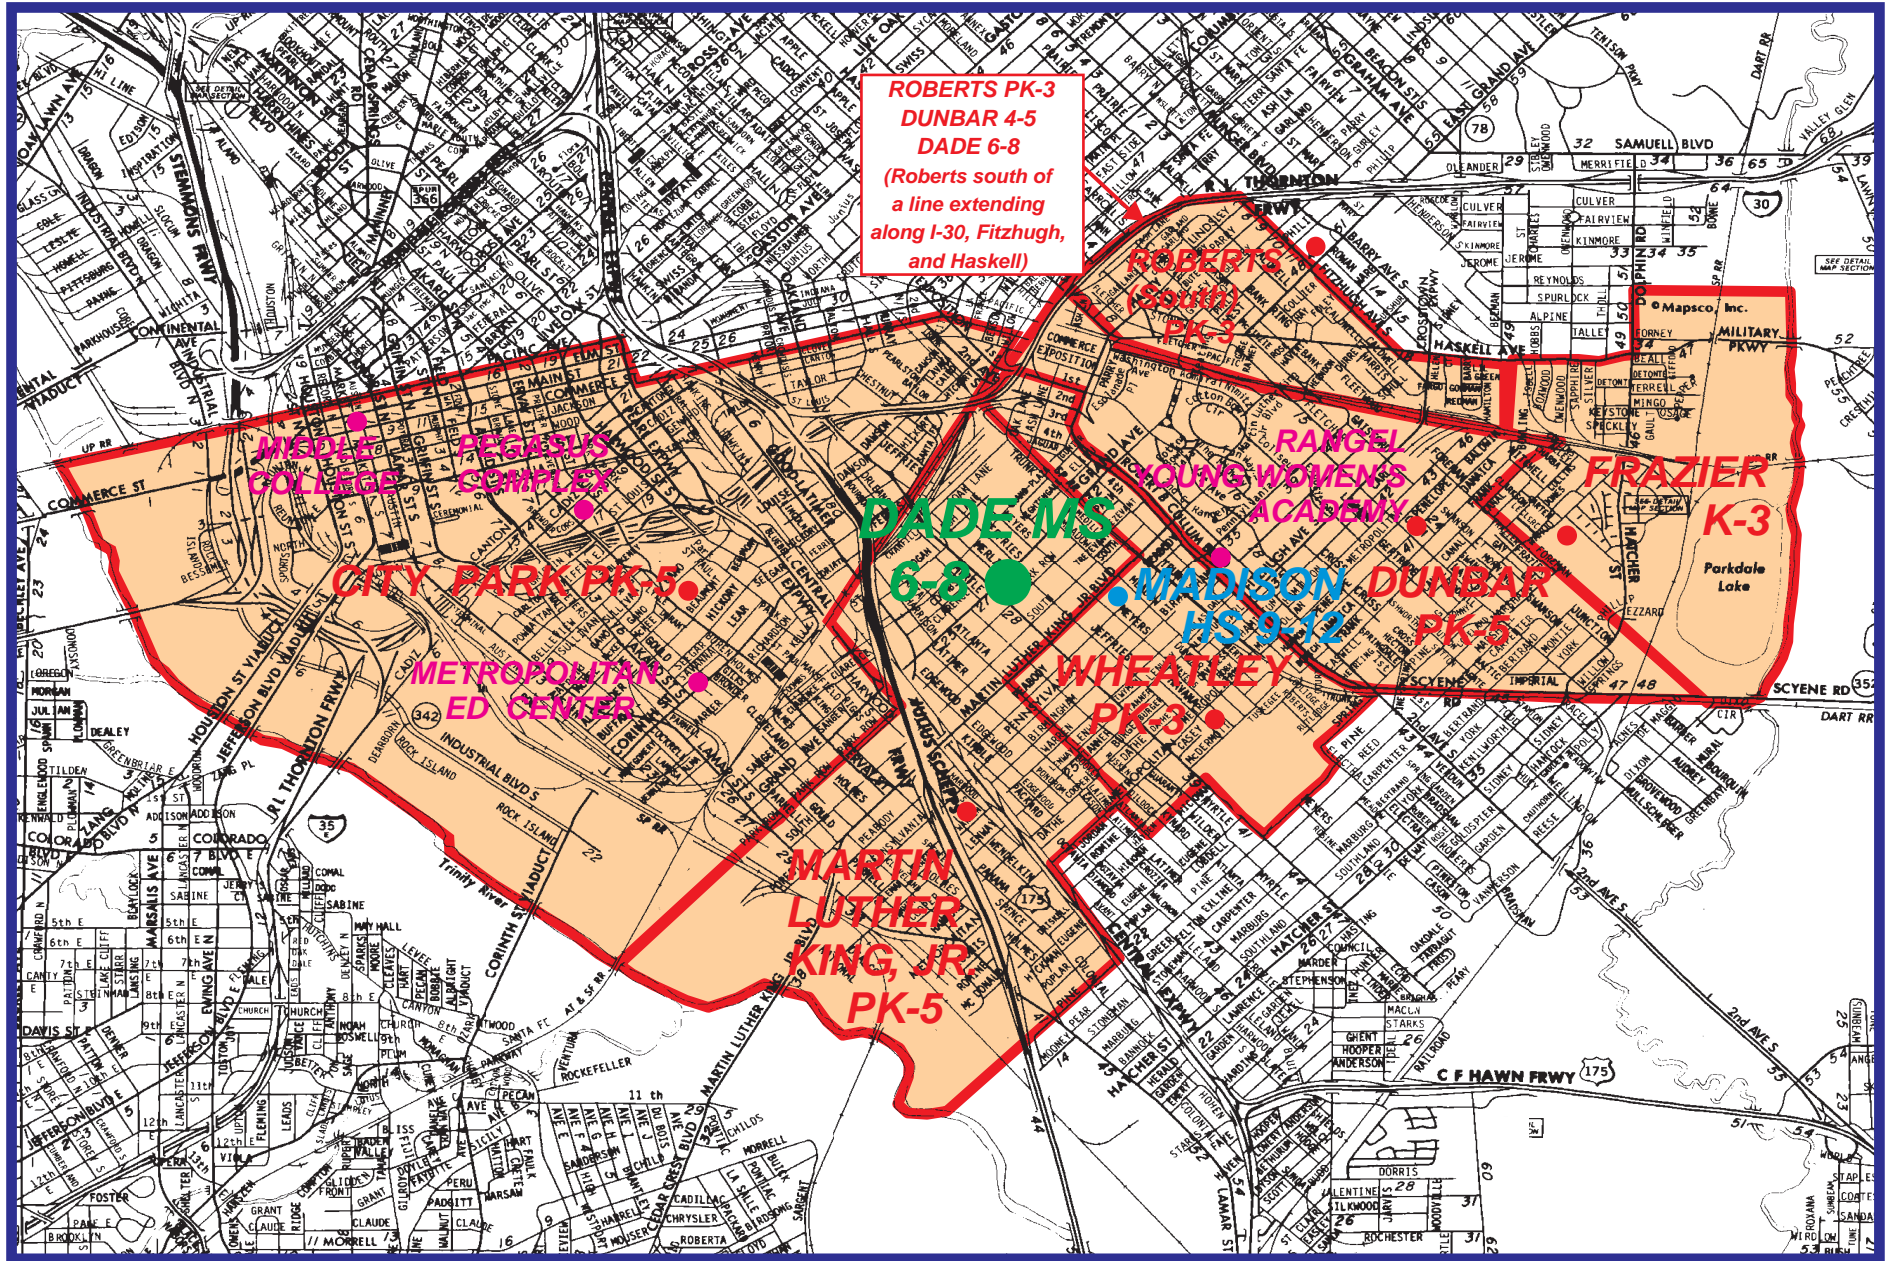

Fall 2006 Billy E. Dade Middle School LC (6-8) Attendance Zone

ROBERTS PK-3
 DUNBAR 4-5
 DADE 6-8
 (Roberts south of
 a line extending
 along I-30, Fitzhugh,
 and Haskell)

Outer boundary of zone may or may not include students living on both sides of the street.