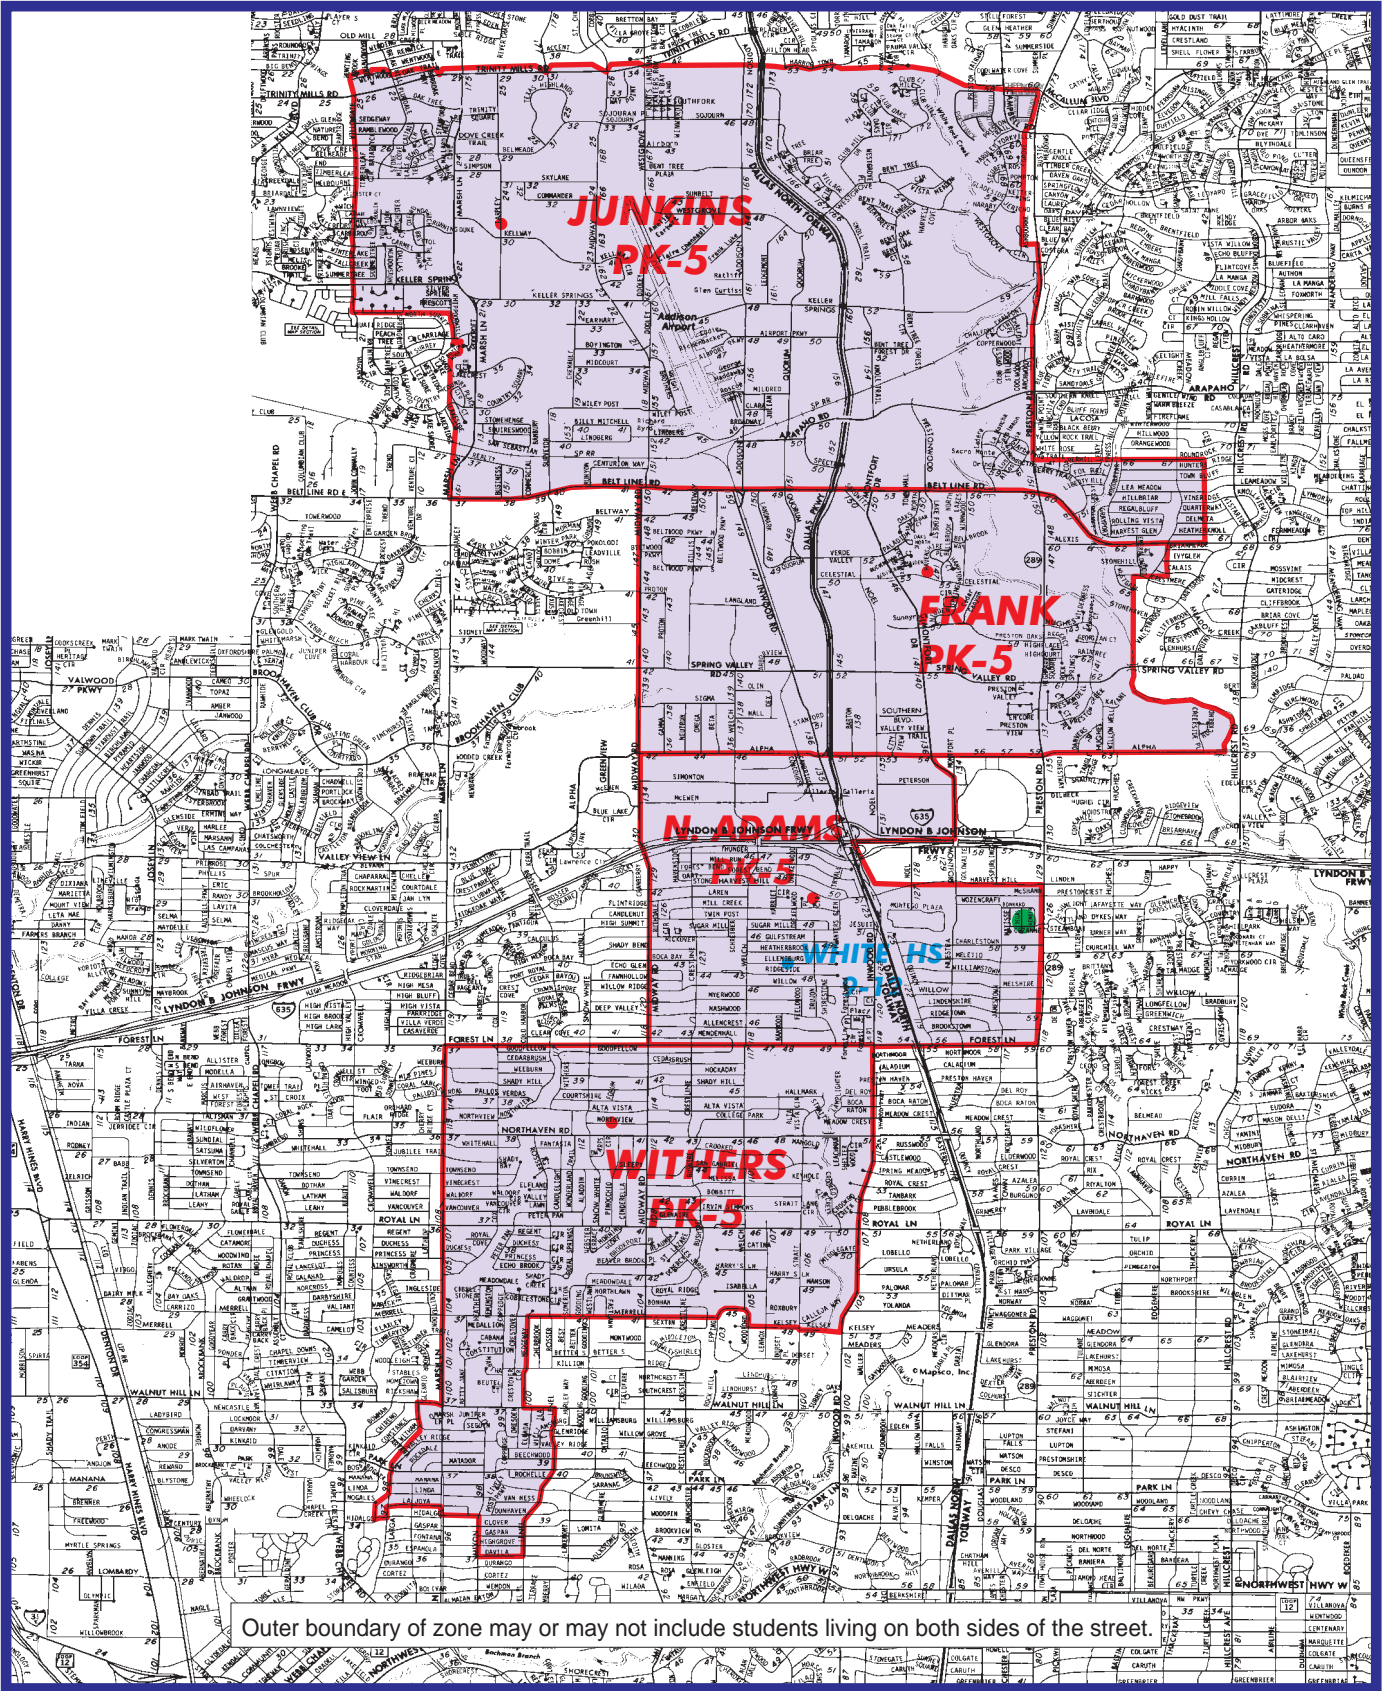

# Fall 2007 Ewell D. Walker Middle School Attendance Zone Grades 6-8

Outer boundary of zone may or may not include students living on both sides of the street.