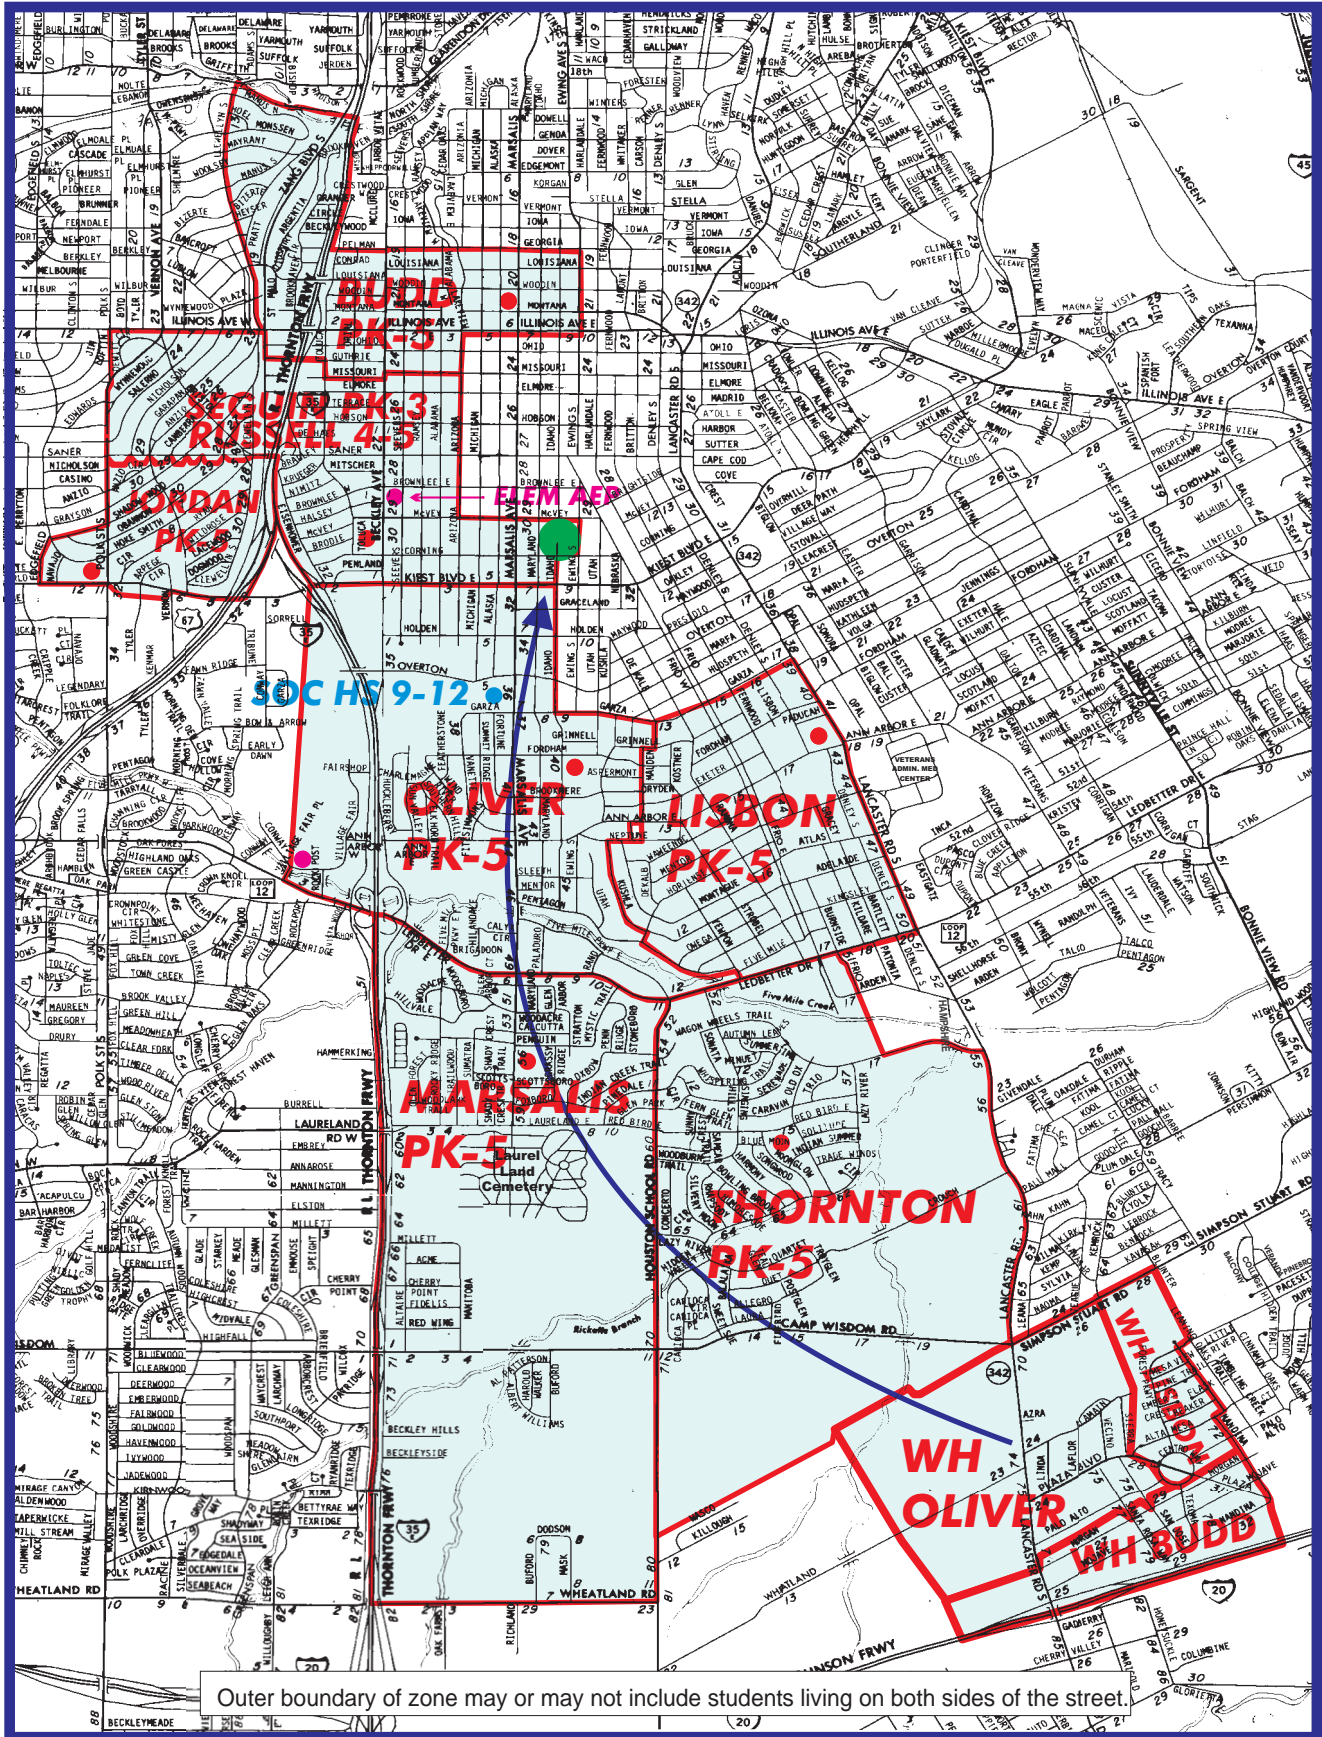

Fall 2007

Boude Storey Middle School Attendance Zone with Wilmer-Hutchins (Grades 6-8)

Outer boundary of zone may or may not include students living on both sides of the street.