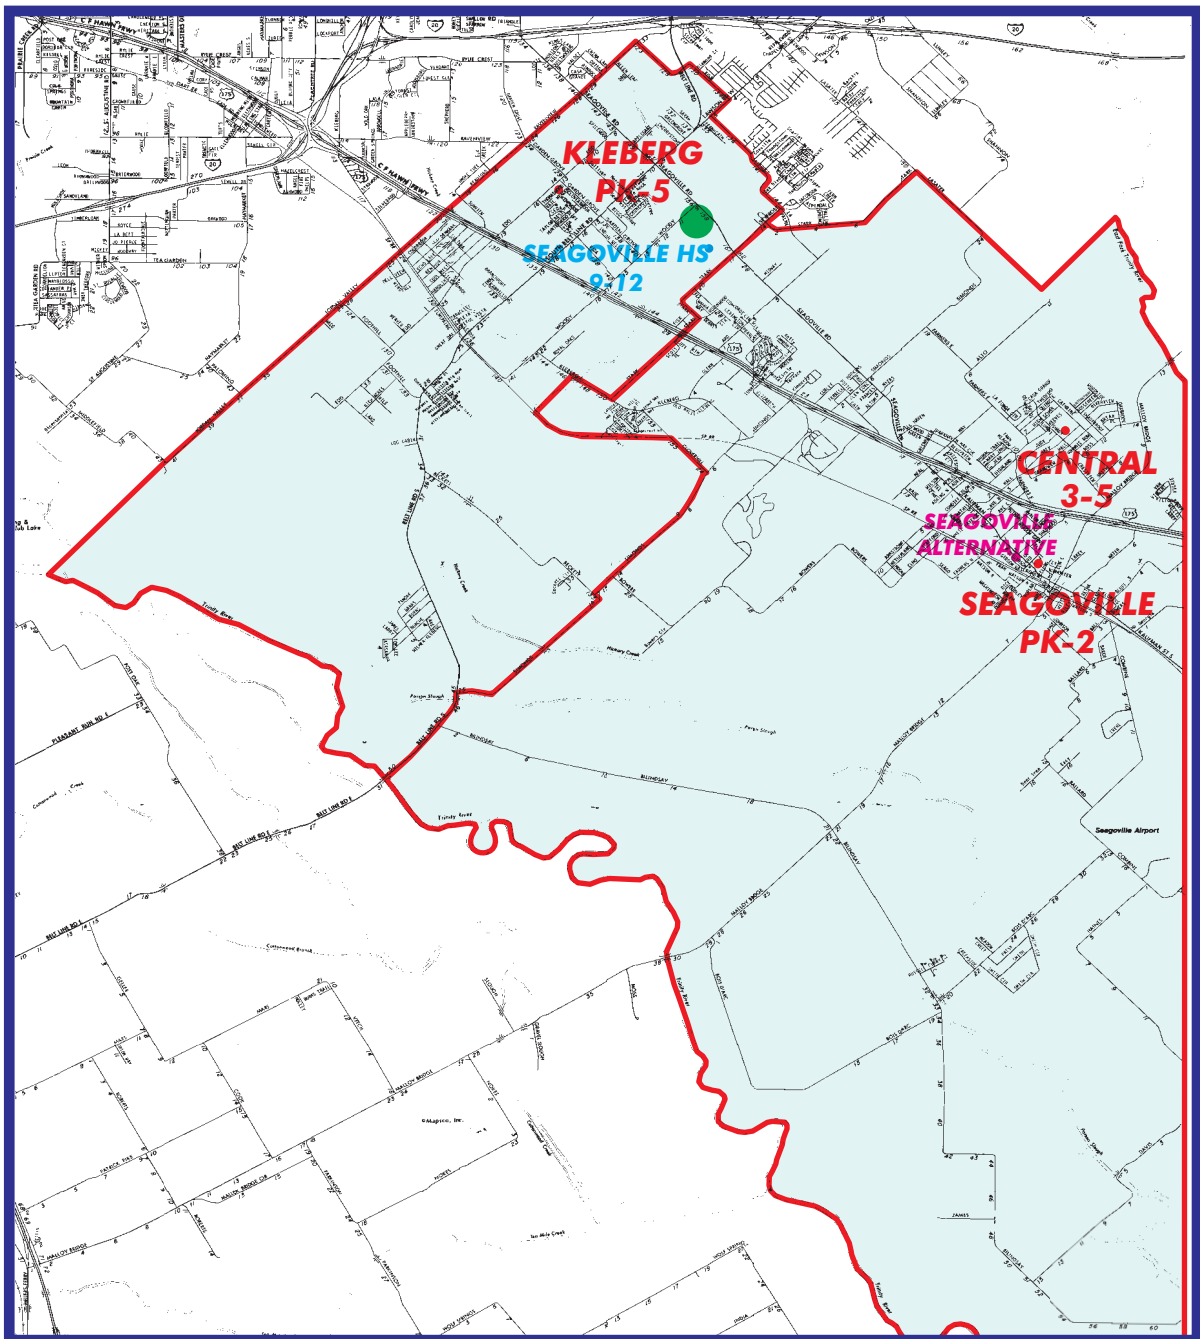

Fall 2007
Seagoville Middle School Attendance Zone
Grades 6-8

Outer boundary of zone may include students living on both sides of the street.