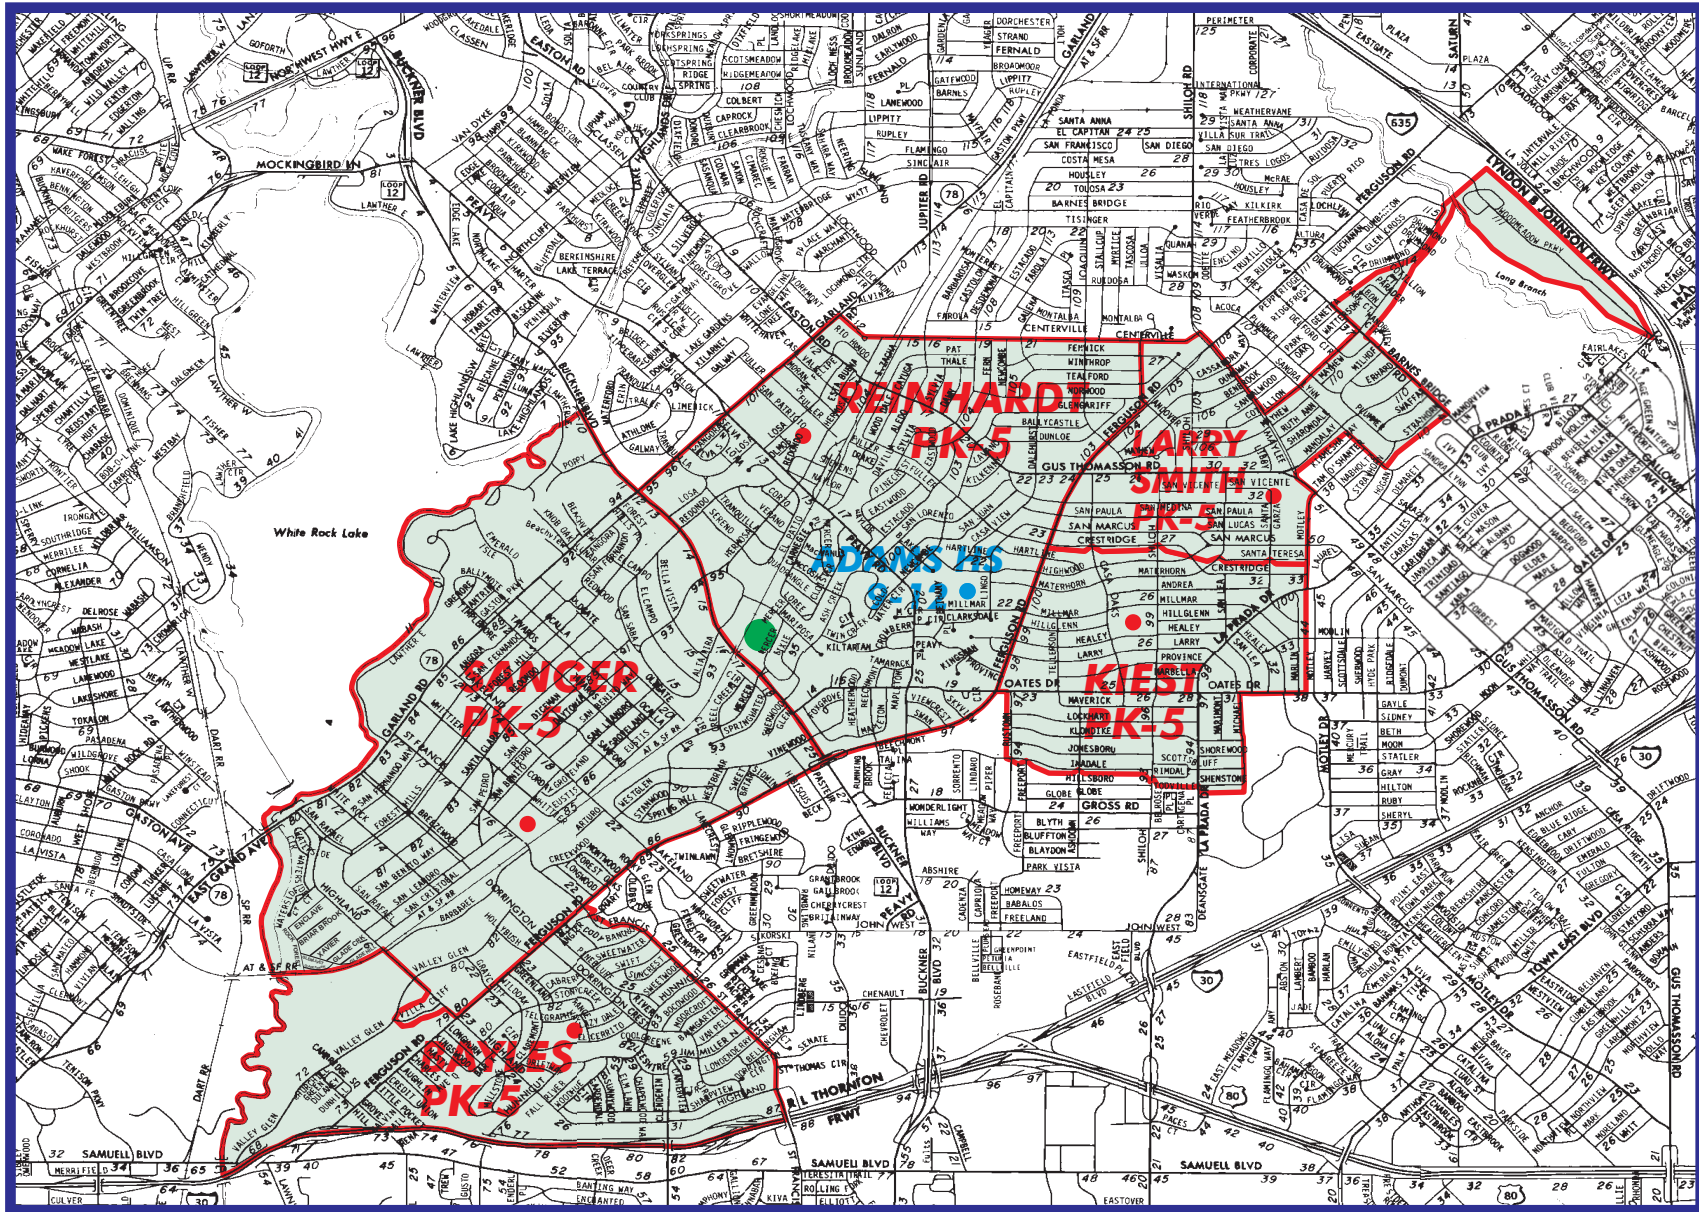

Fall 2007 W. H. Gaston Middle School Attendance Zone Grades 6-8

Outer boundary of zone may include students living on both sides of the street.