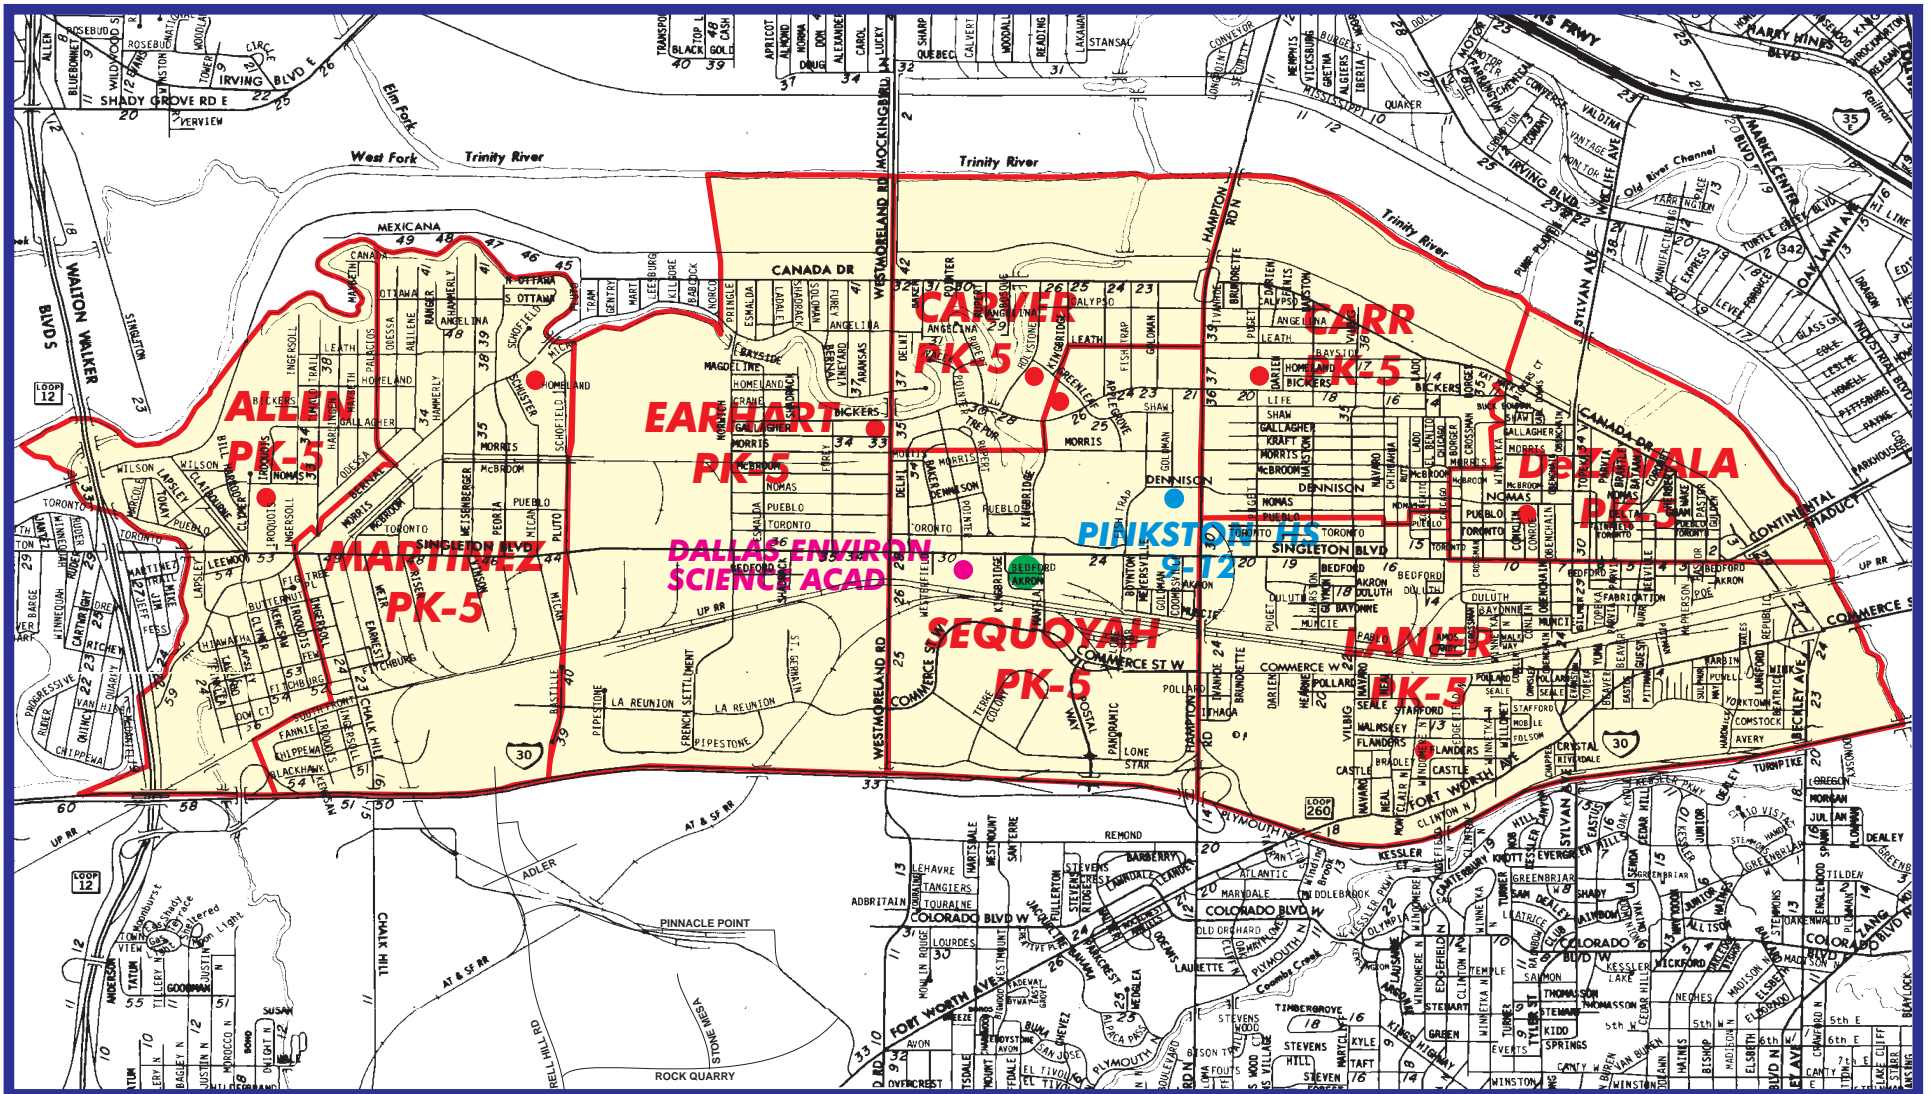

Fall 2007
Thomas A. Edison Middle School Attendance Zone
Grades 6-8

Outer boundary of zone may include students living on both sides of the street.