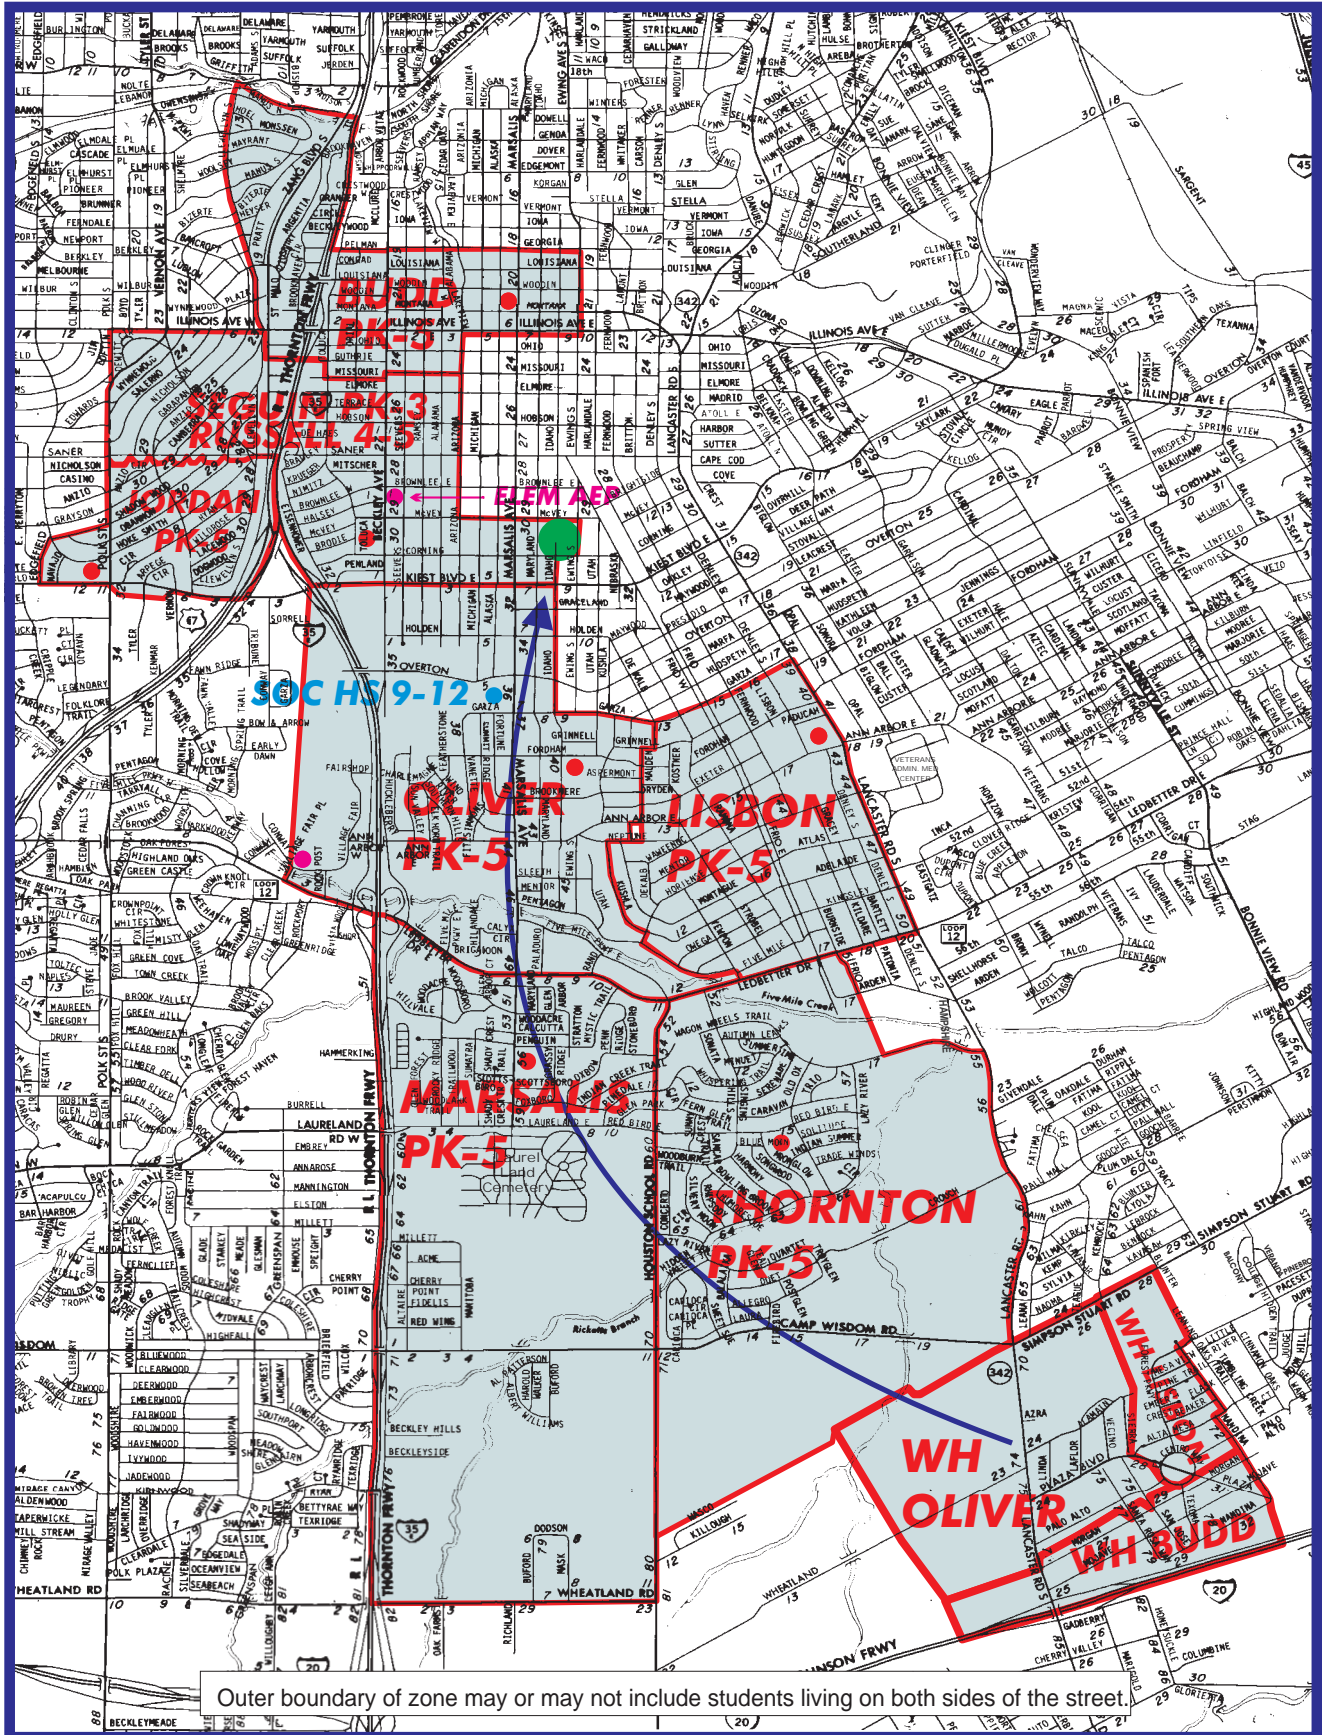

## Boude Storey Middle School Attendance Zone with Wilmer-Hutchins (Grades 6-8)

Outer boundary of zone may or may not include students living on both sides of the street.