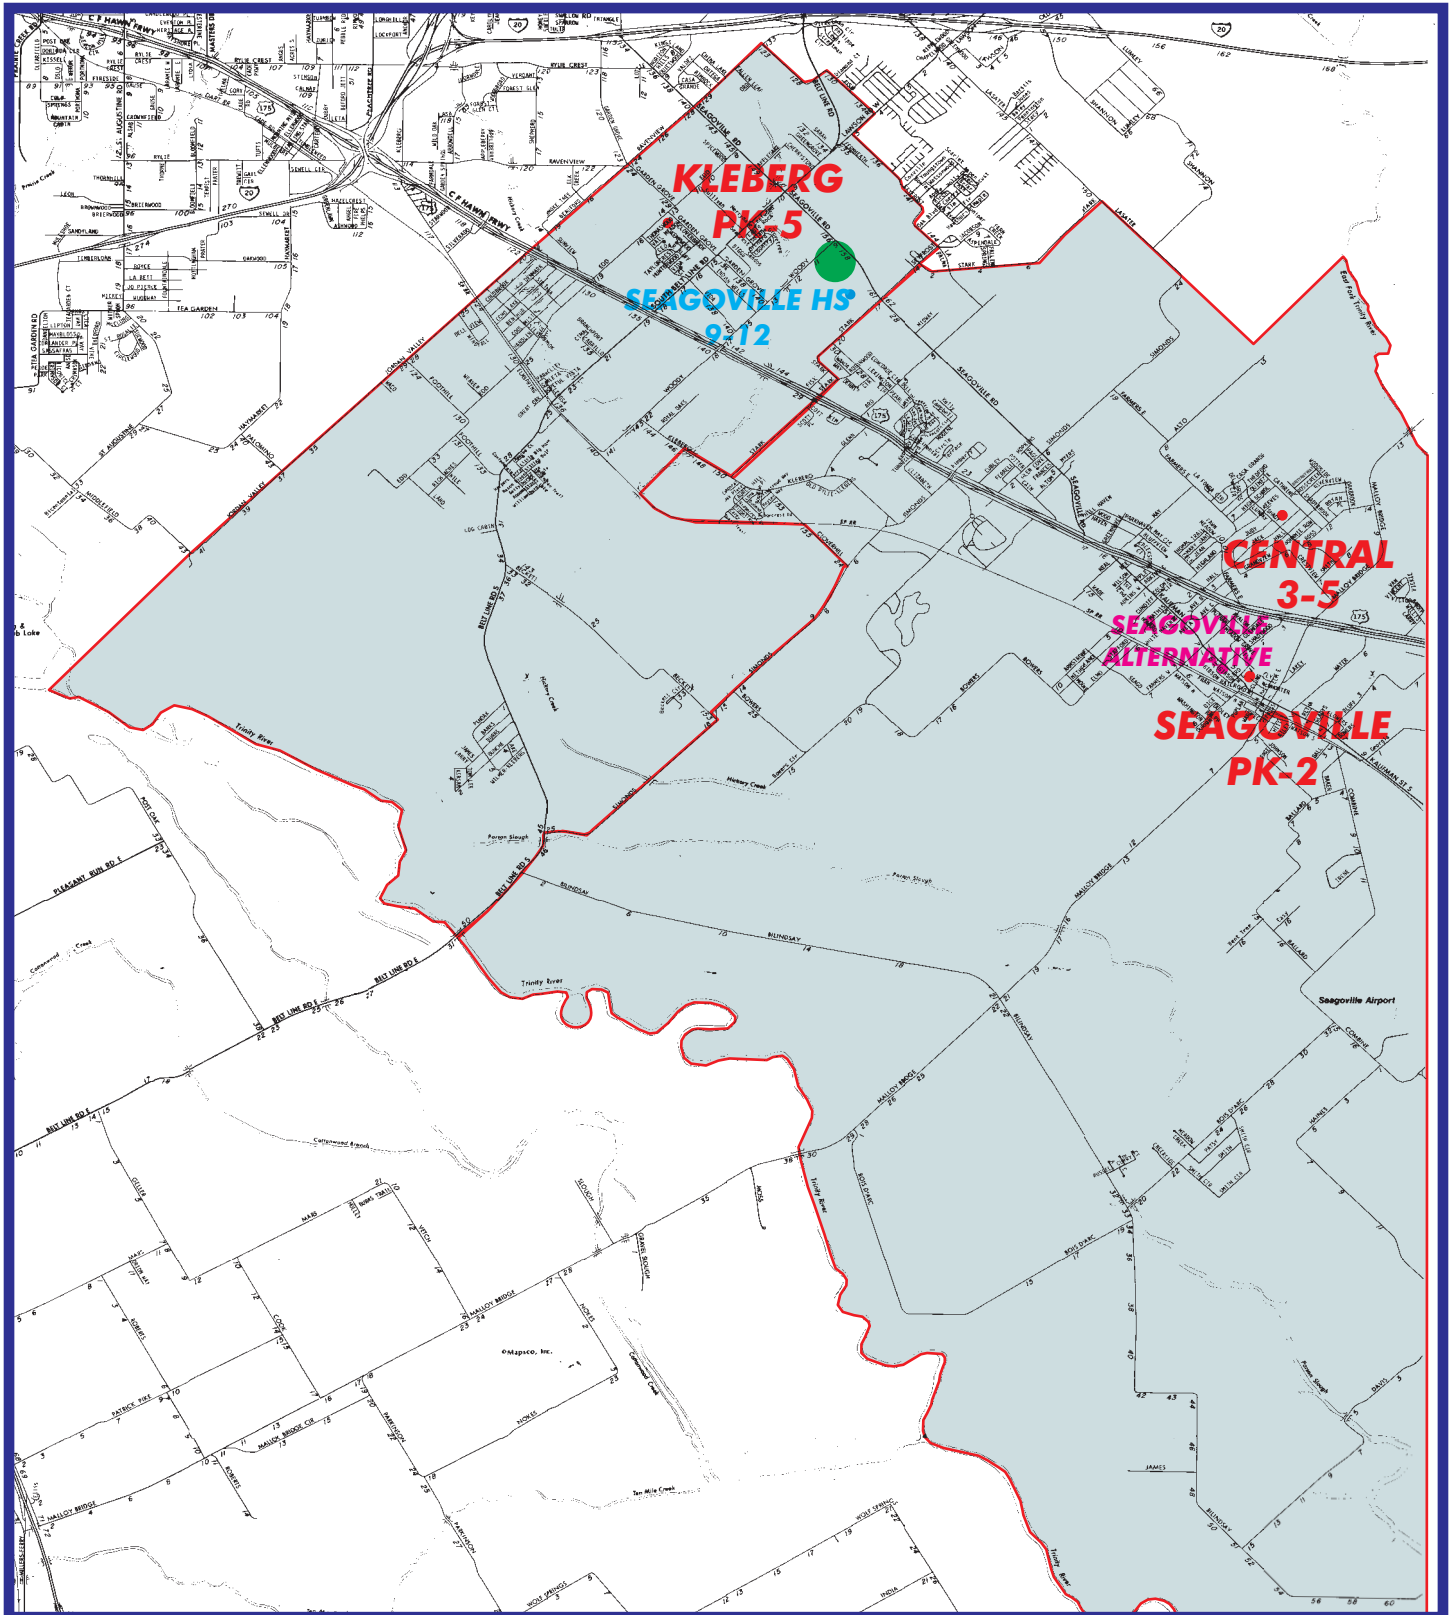

Fall 2008
Seagoville Middle School Attendance Zone
Grades 6-8

Outer boundary of zone may include students living on both sides of the street.