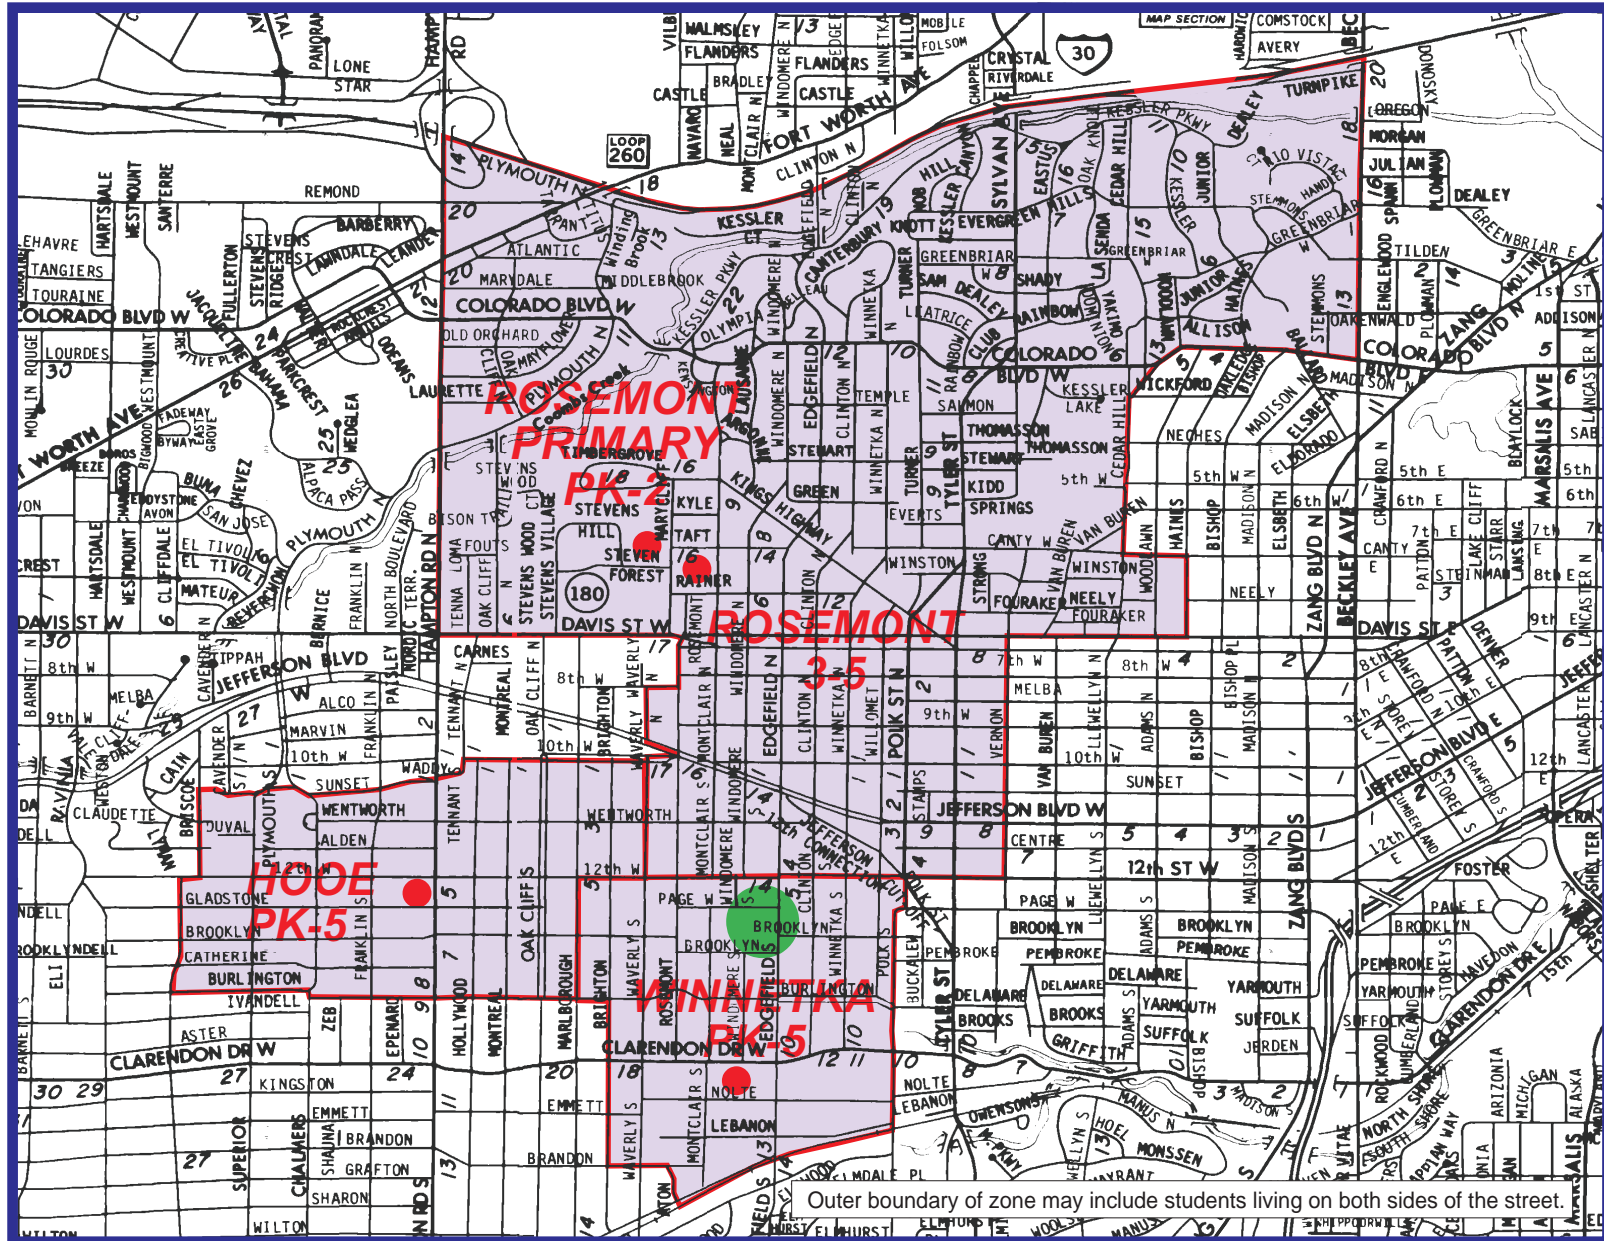

Fall 2008 W. E. Greiner Middle School Attendance Zone Grades 6-8

Outer boundary of zone may include students living on both sides of the street.