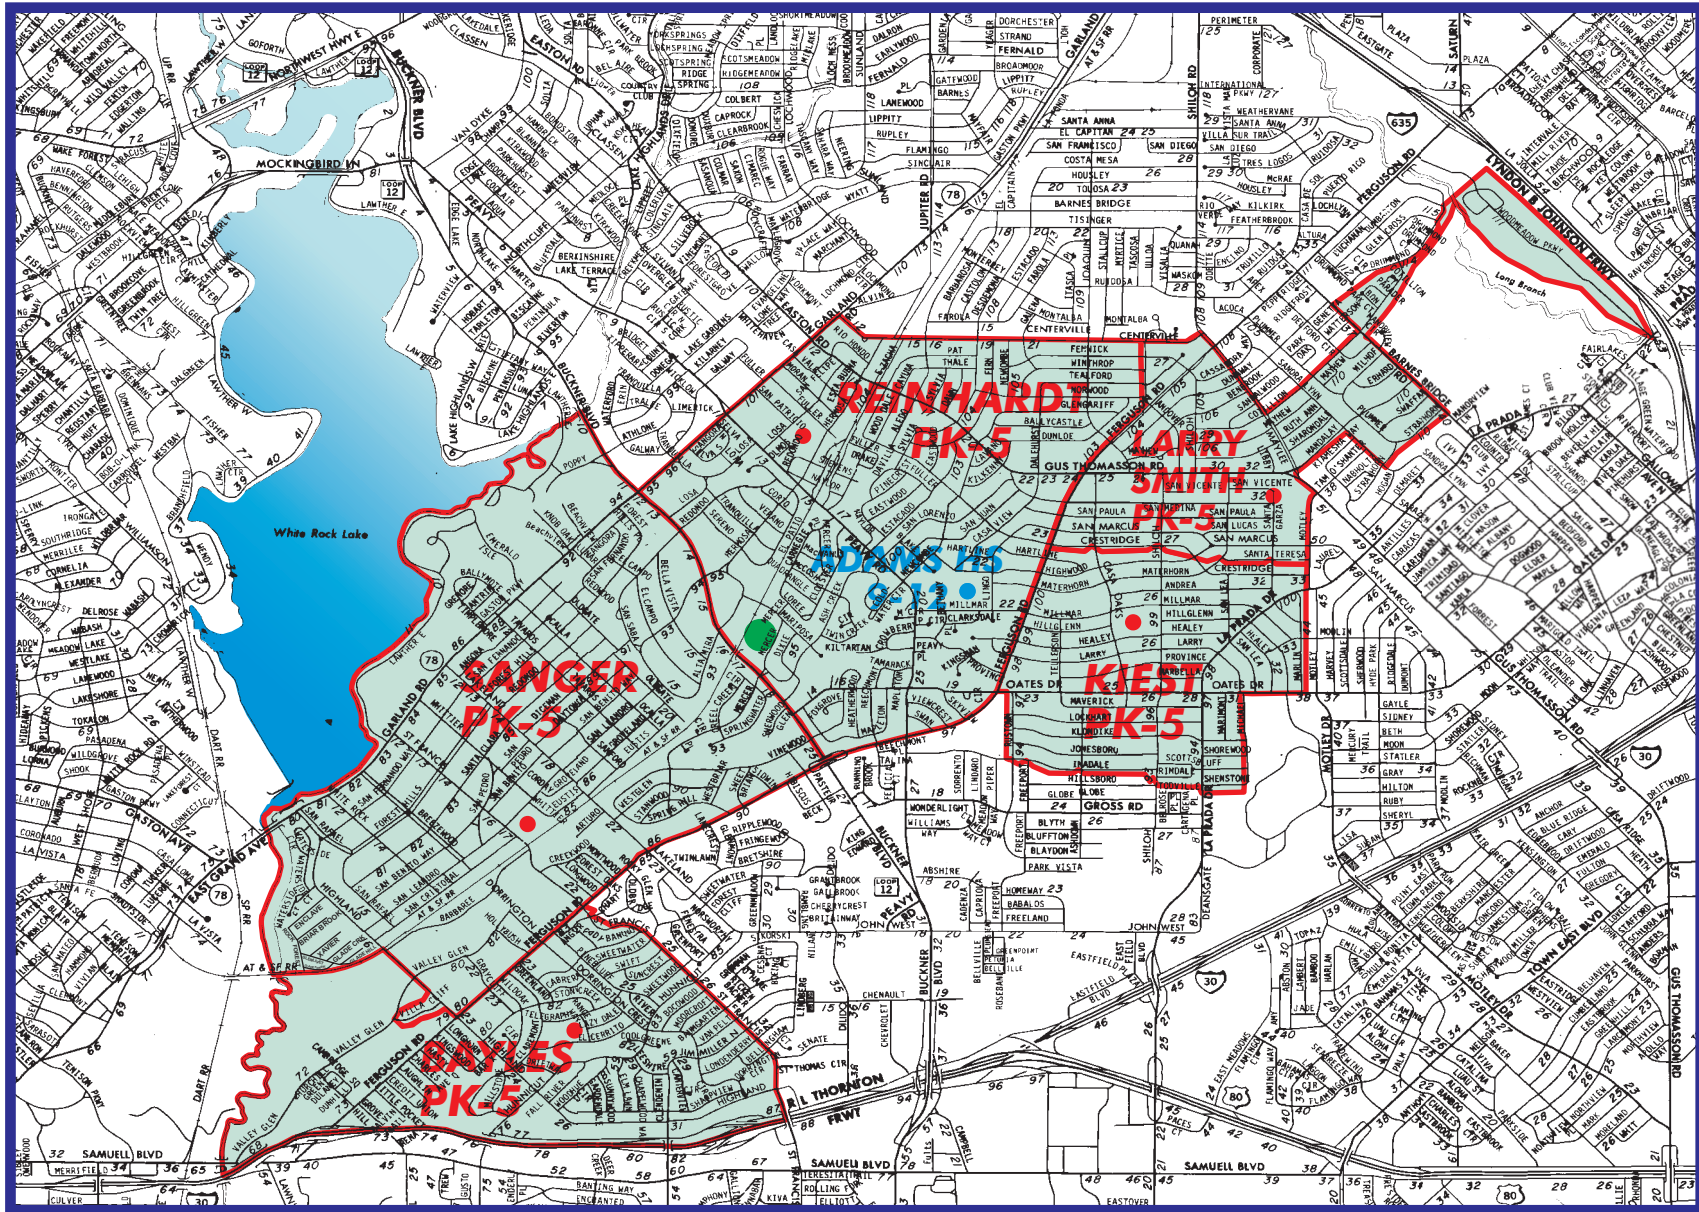

## W. H. Gaston Middle School Attendance Zone

### Grades 6-8

Outer boundary of zone may include students living on both sides of the street.