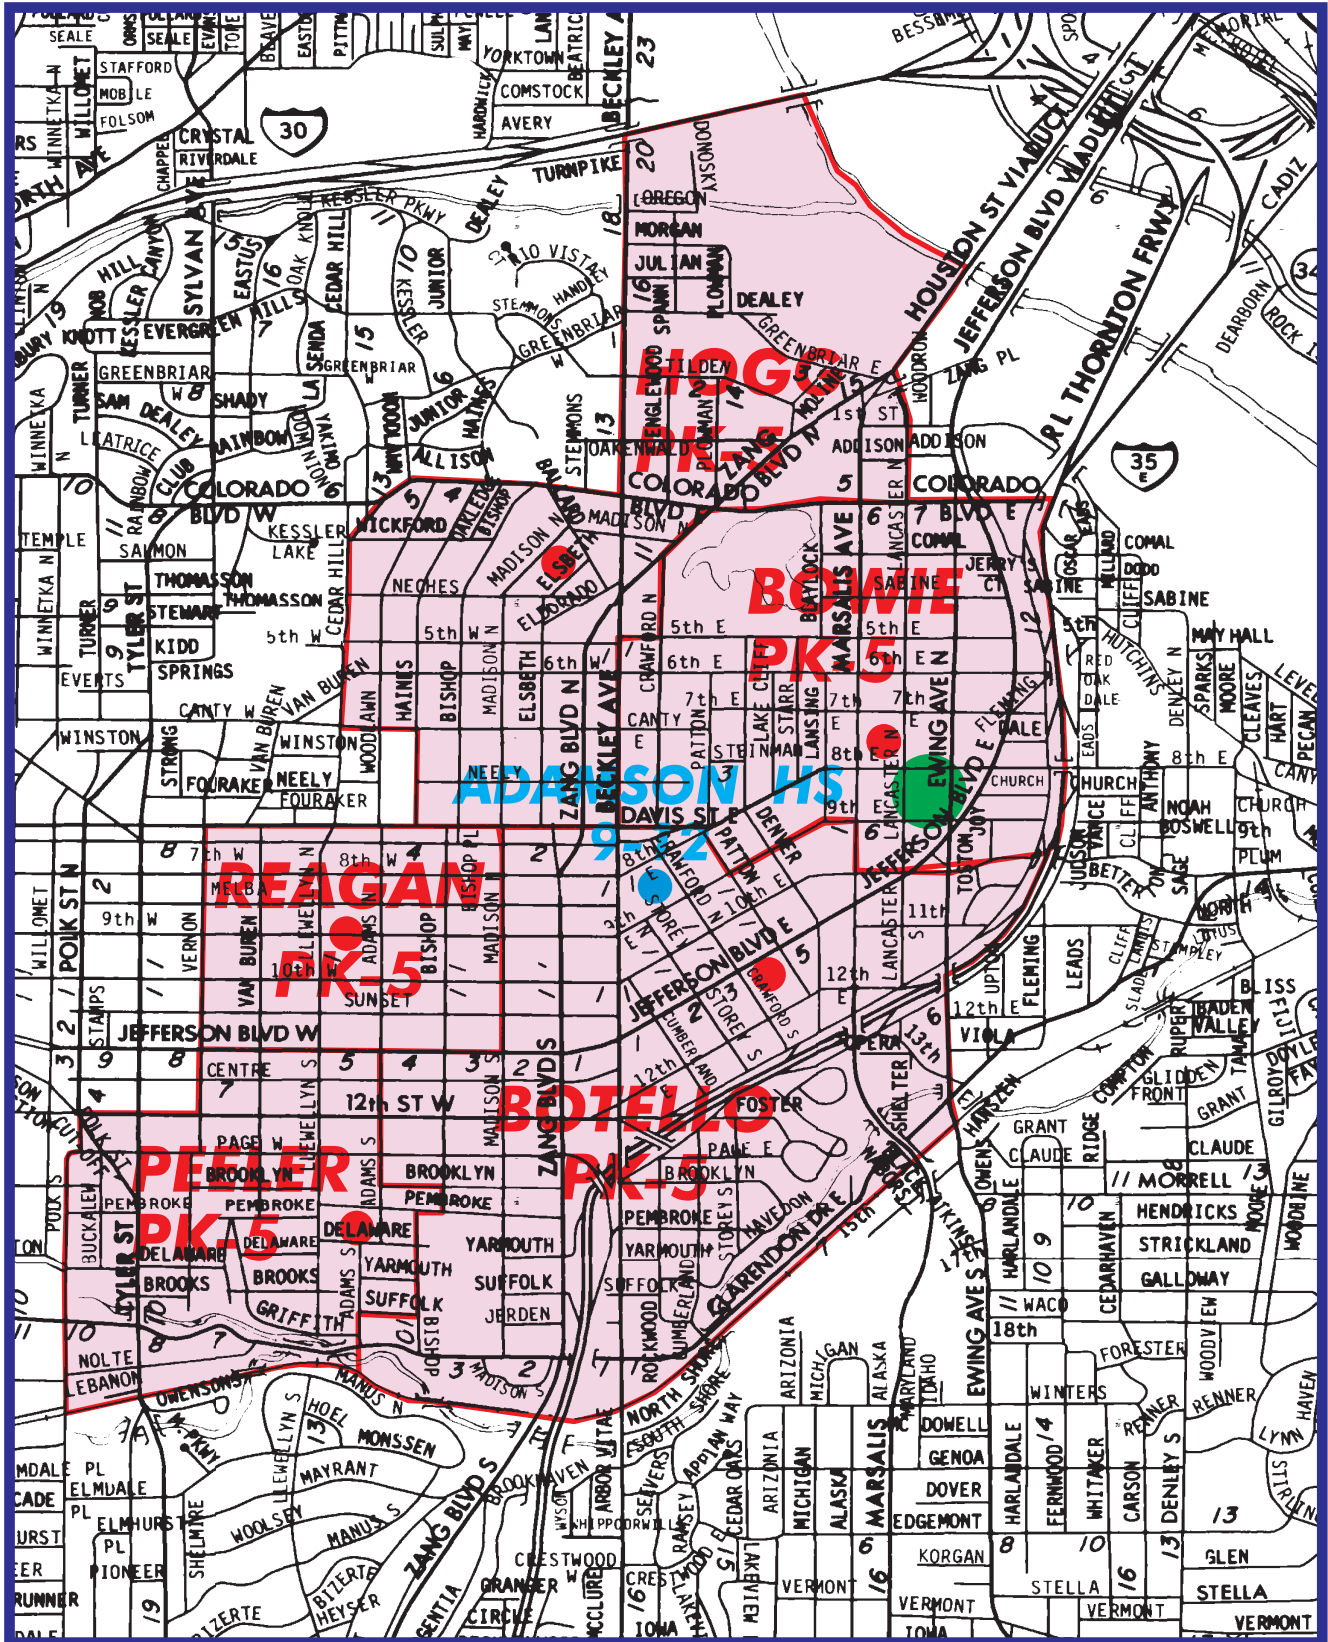

# Fall 2008 Hector Garcia Middle School Attendance Zone Grades 6-8

Outer boundary of zone may or may not include students living on both sides of the street.