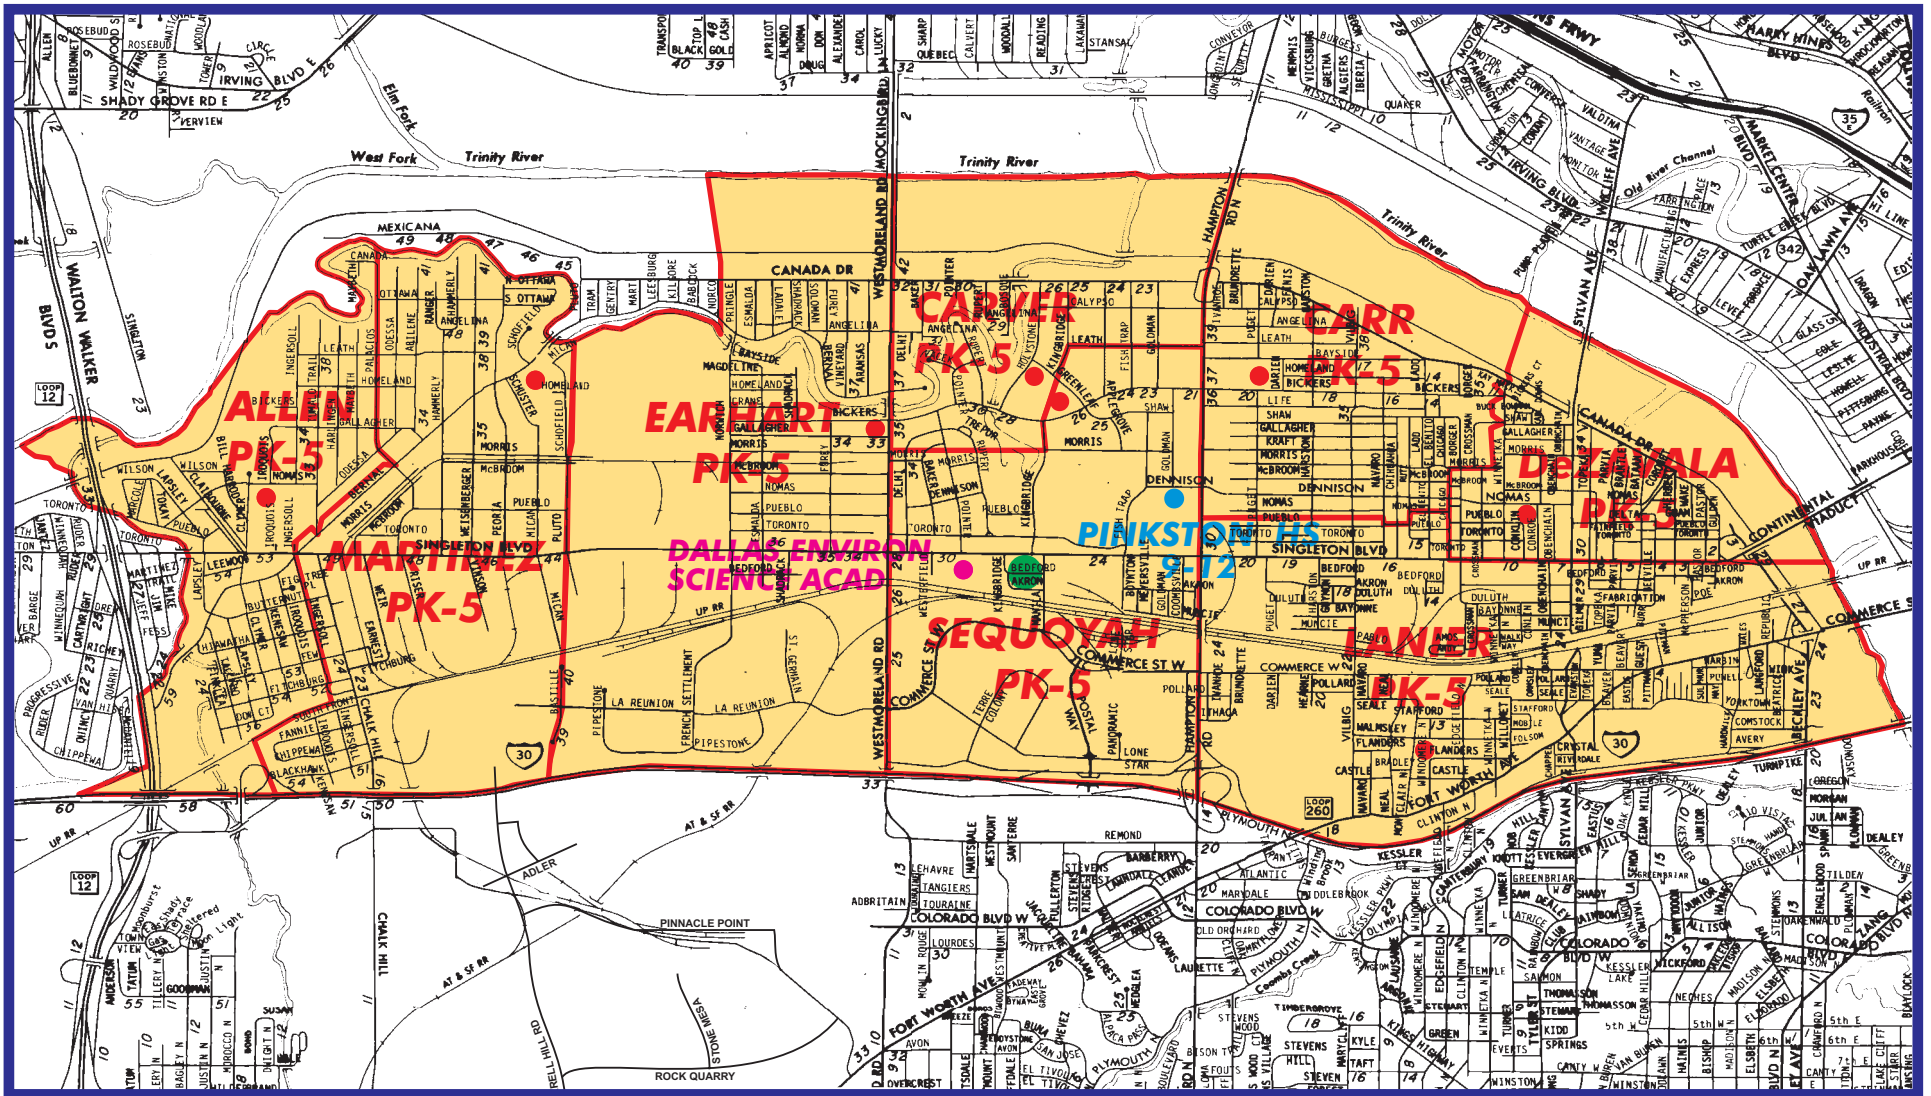

Fall 2008
Thomas A. Edison Middle School Attendance Zone
Grades 6-8

Outer boundary of zone may include students living on both sides of the street.