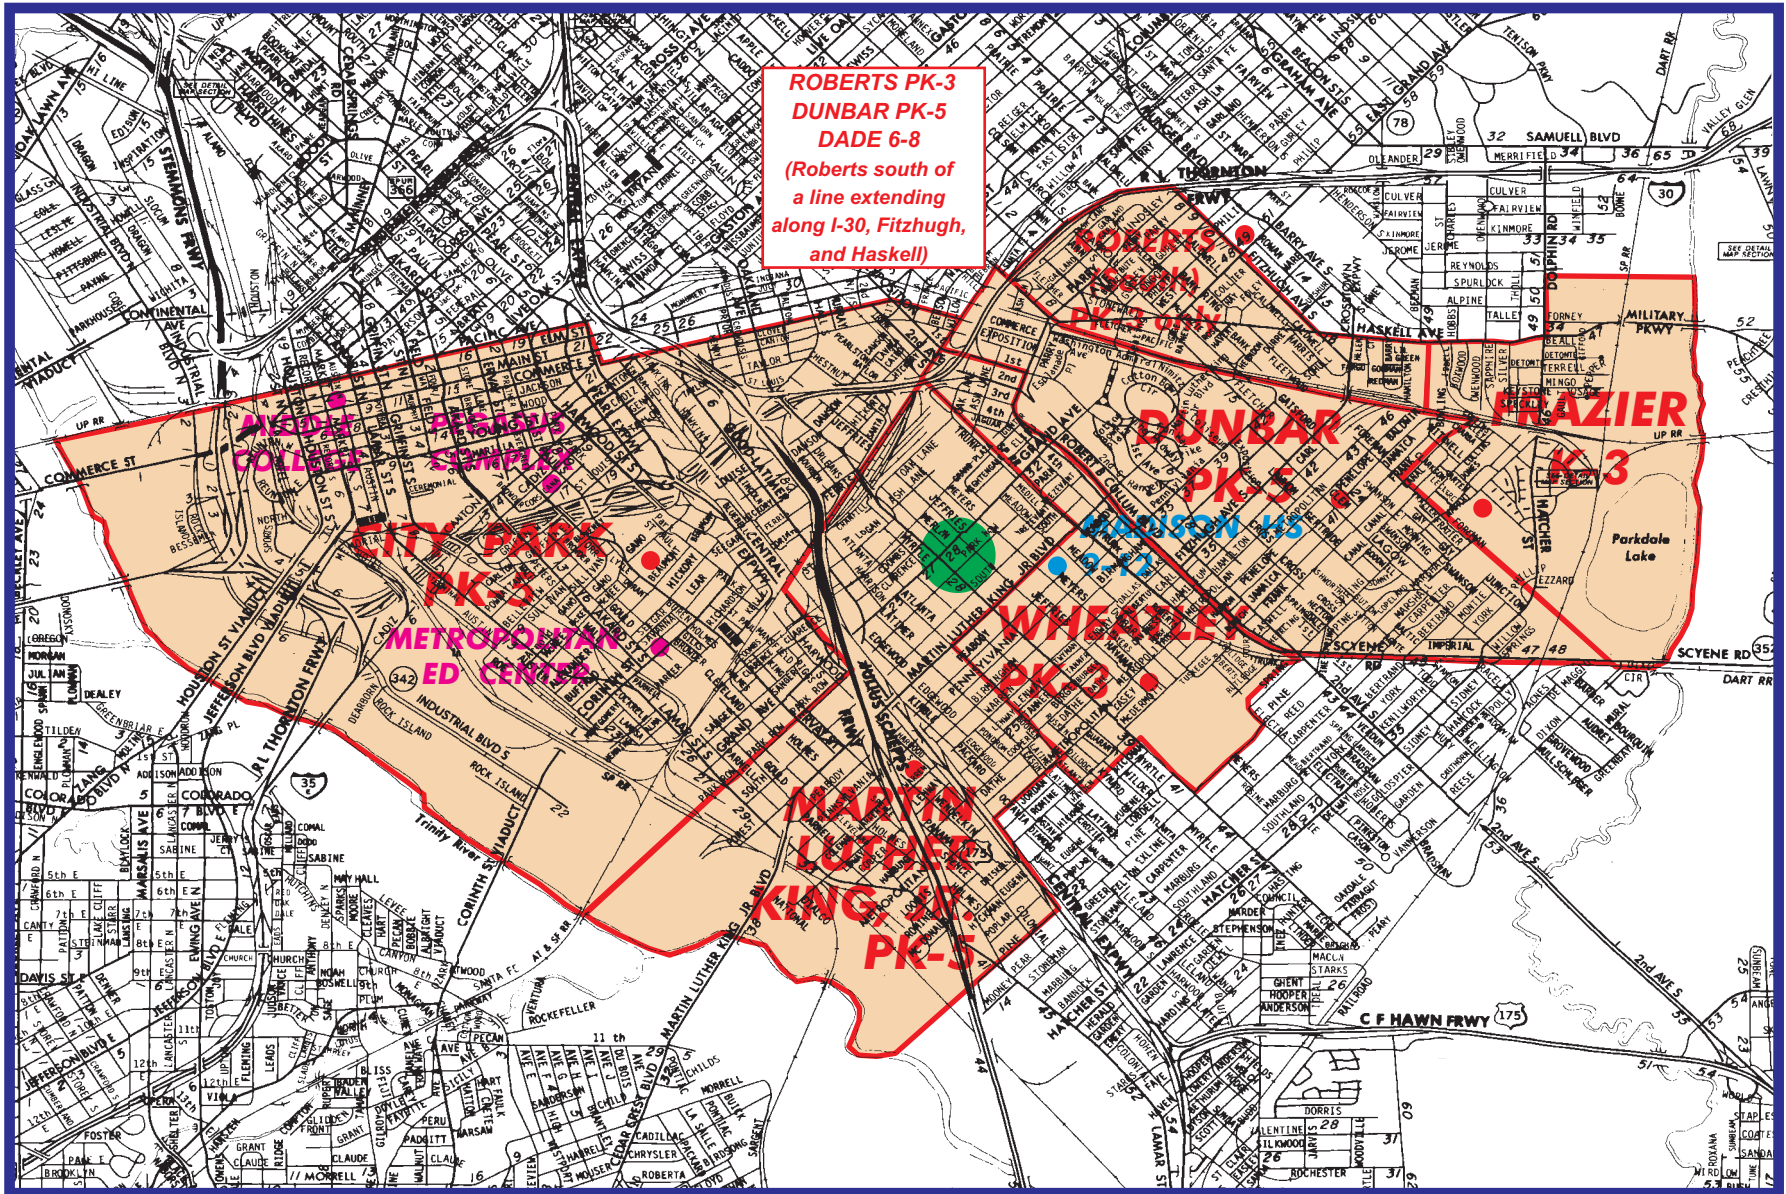

Fall 2008 Billy E. Dade Middle School Attendance Zone Grades 6-8

Outer boundary of zone may include students living on both sides of the street.