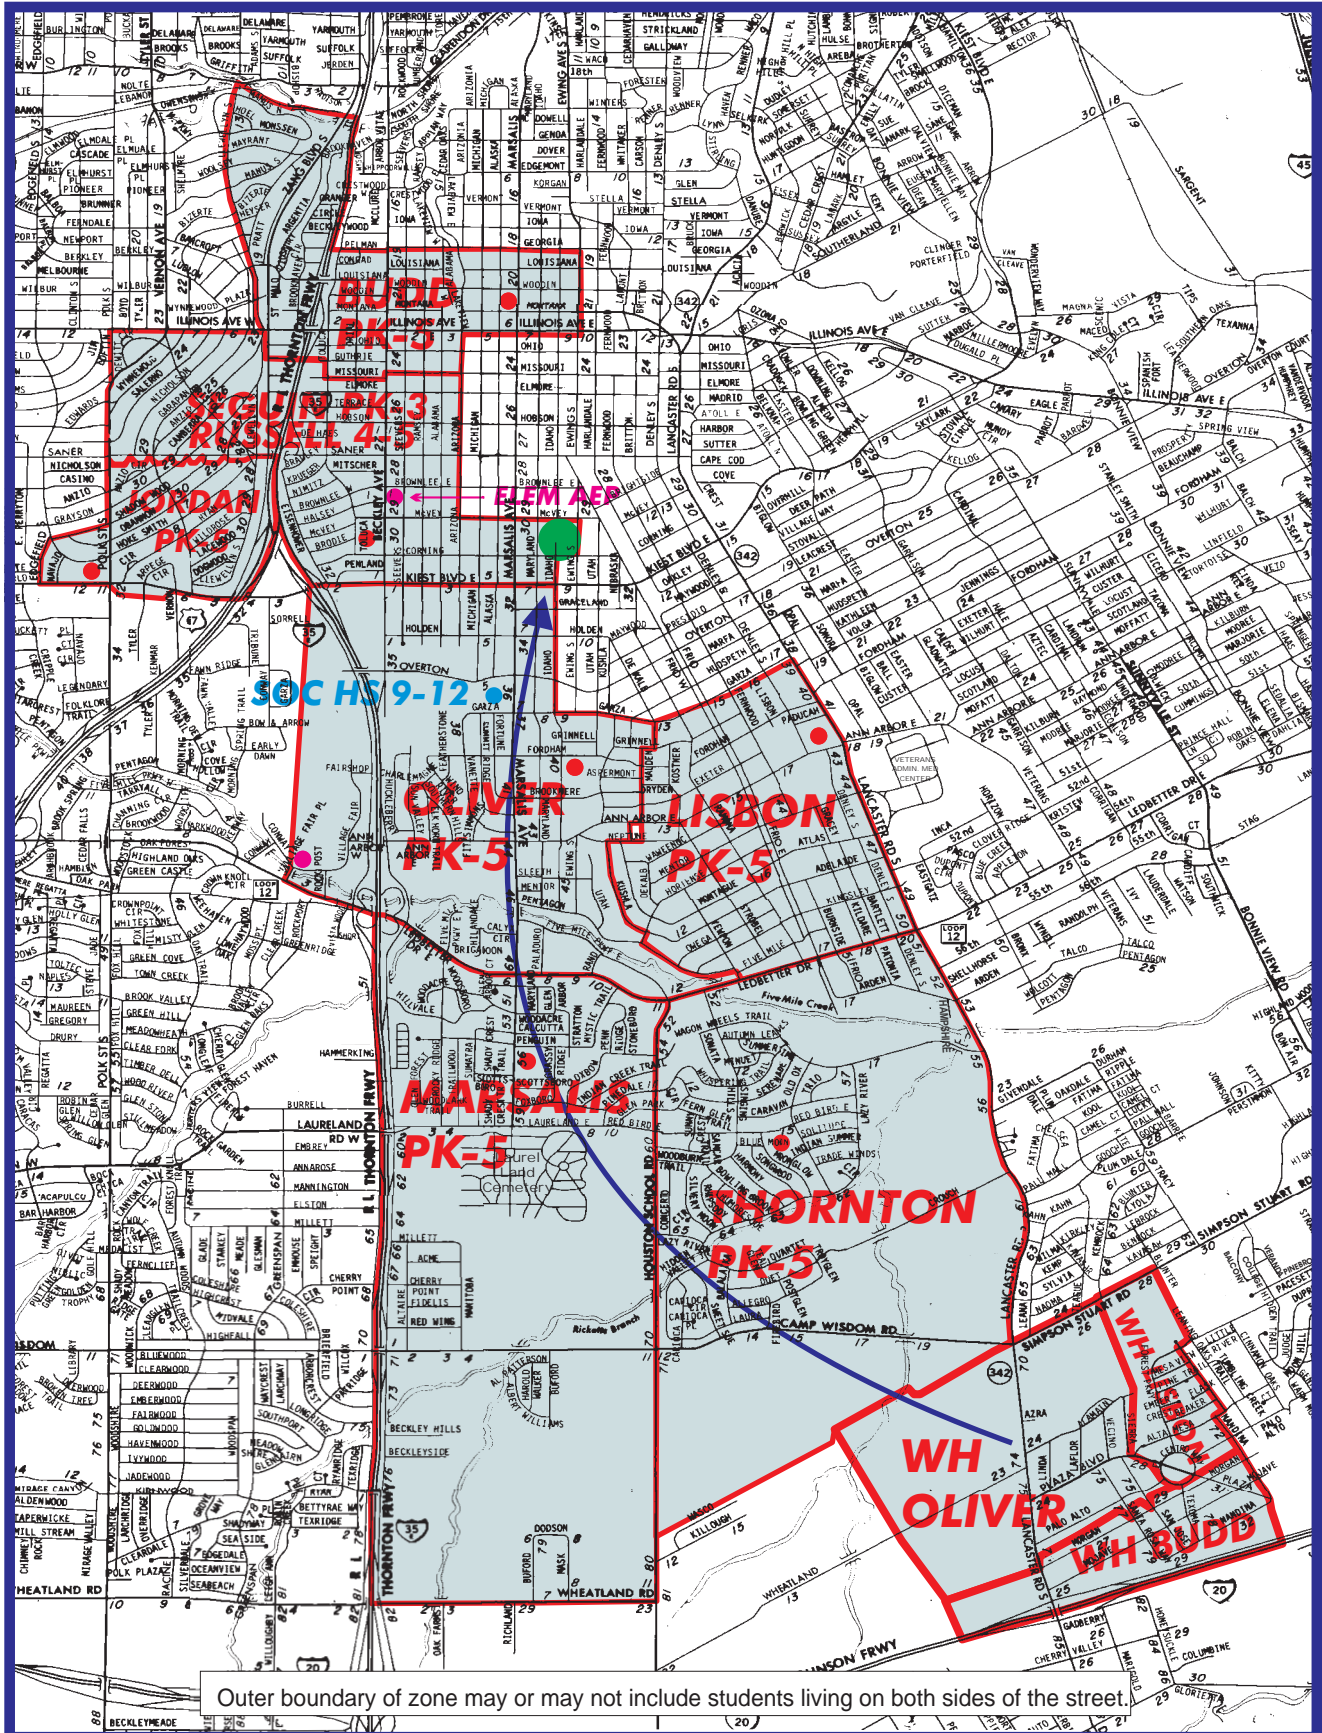

Fall 2009

Boude Storey Middle School Attendance Zone with Wilmer-Hutchins (Grades 6-8)

Outer boundary of zone may or may not include students living on both sides of the street.