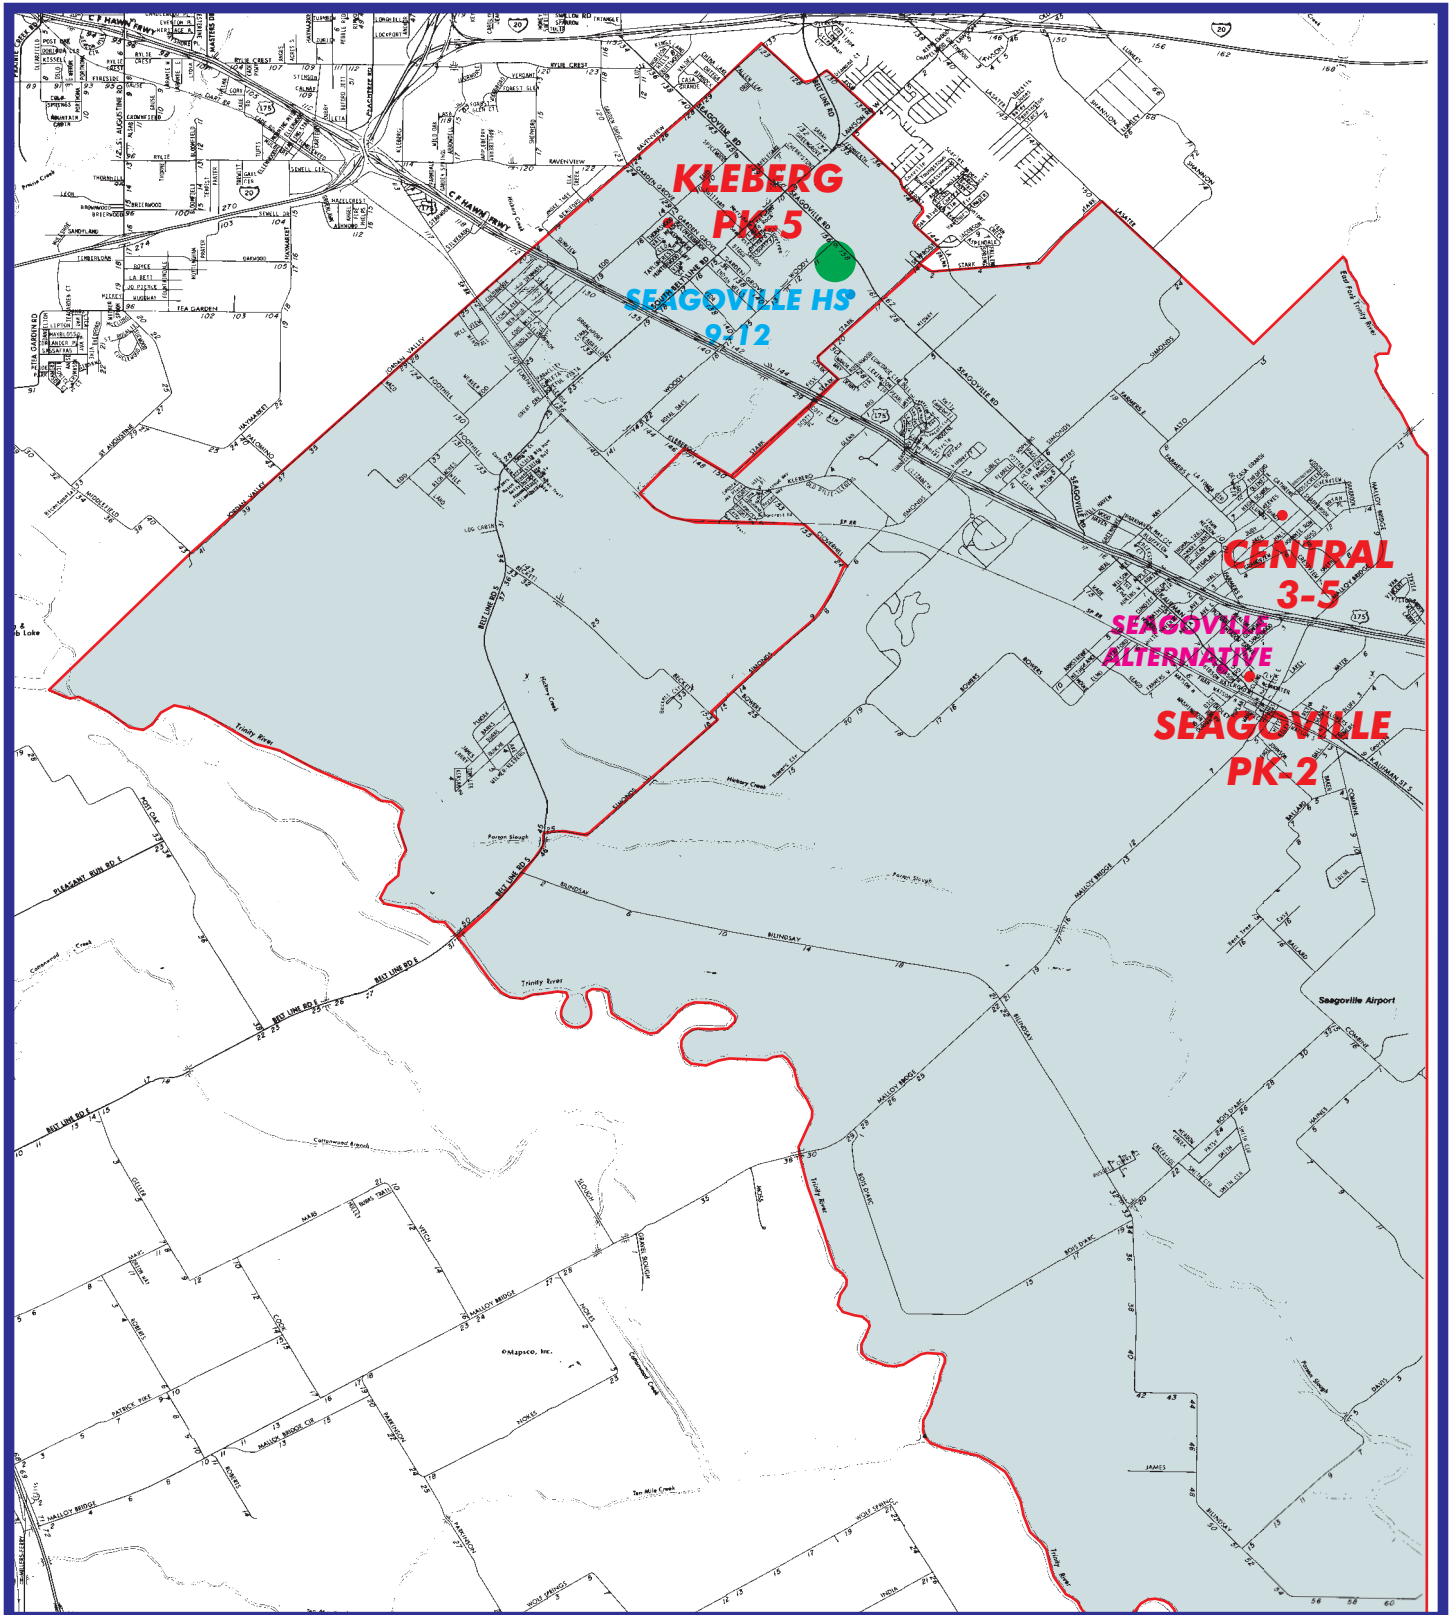

# Fall 2009 Seagoville Middle School Attendance Zone Grades 6-8

Outer boundary of zone may include students living on both sides of the street.