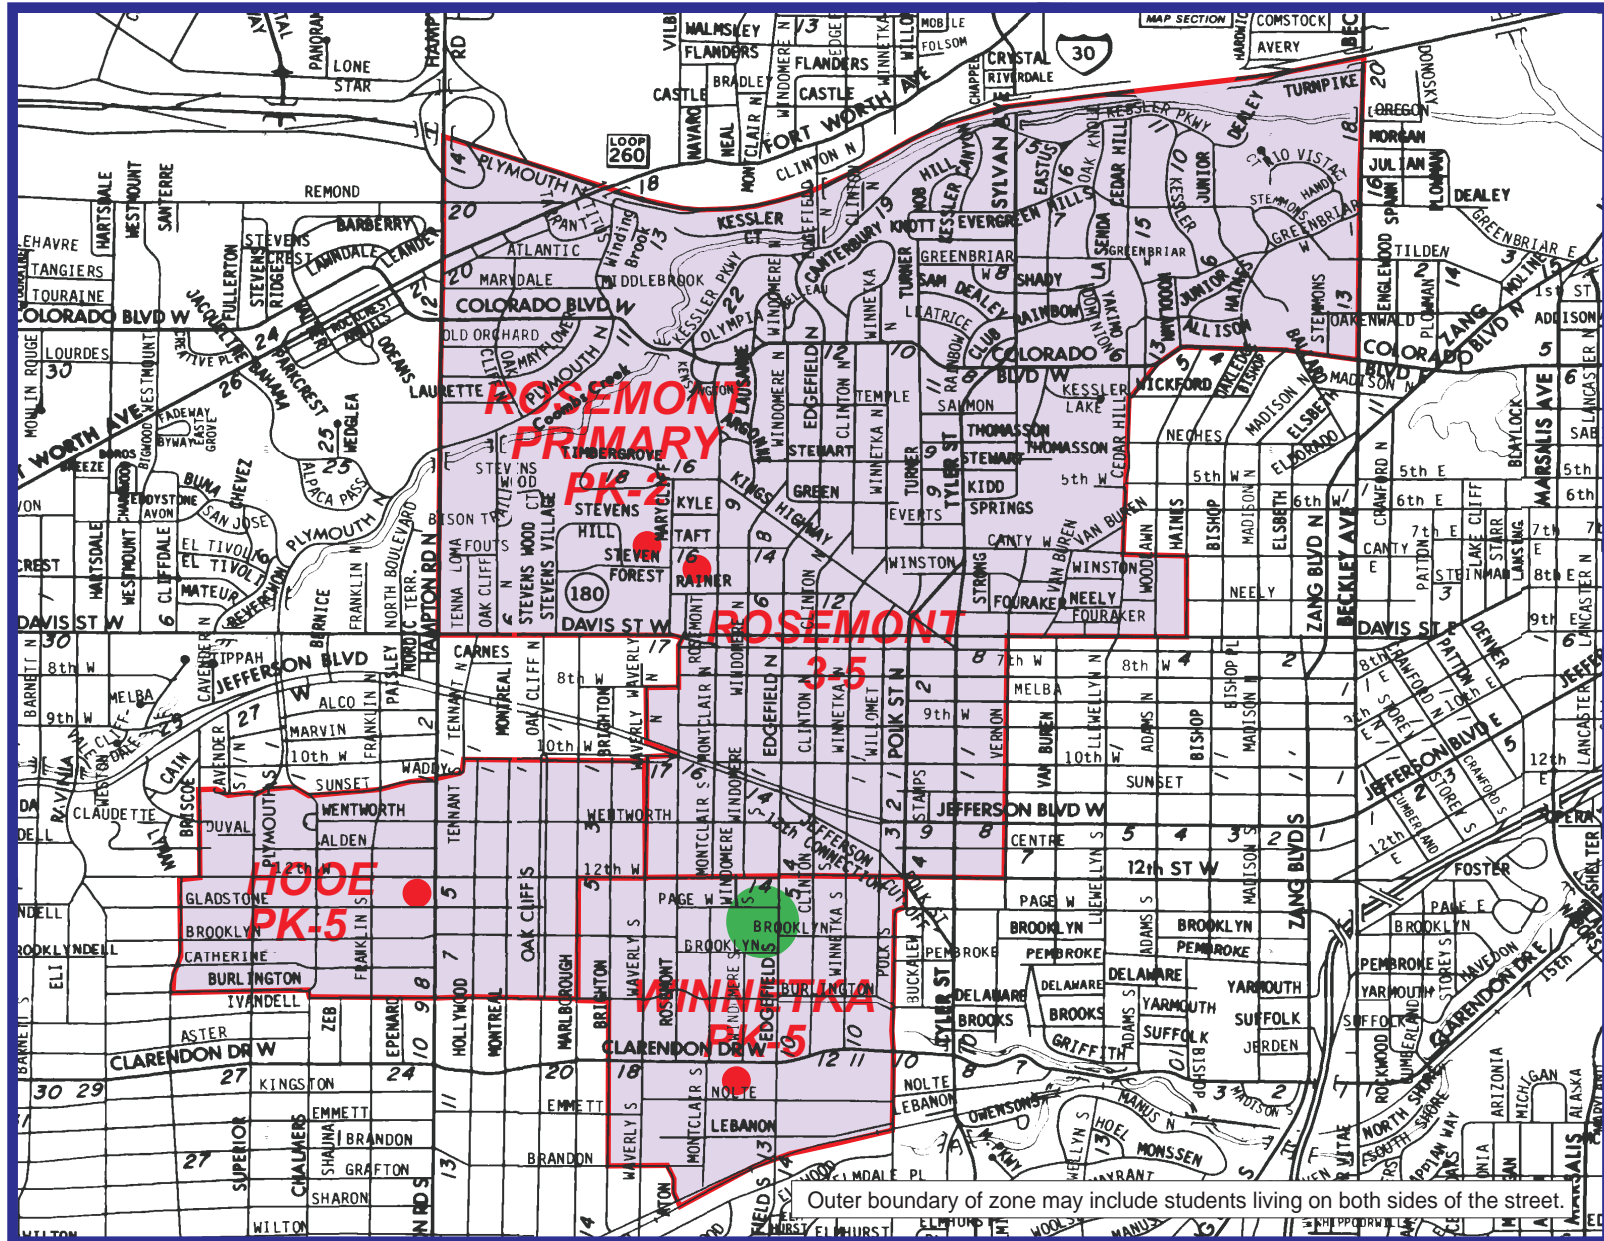

Fall 2009 W. E. Greiner Middle School Attendance Zone Grades 6-8

Outer boundary of zone may include students living on both sides of the street.