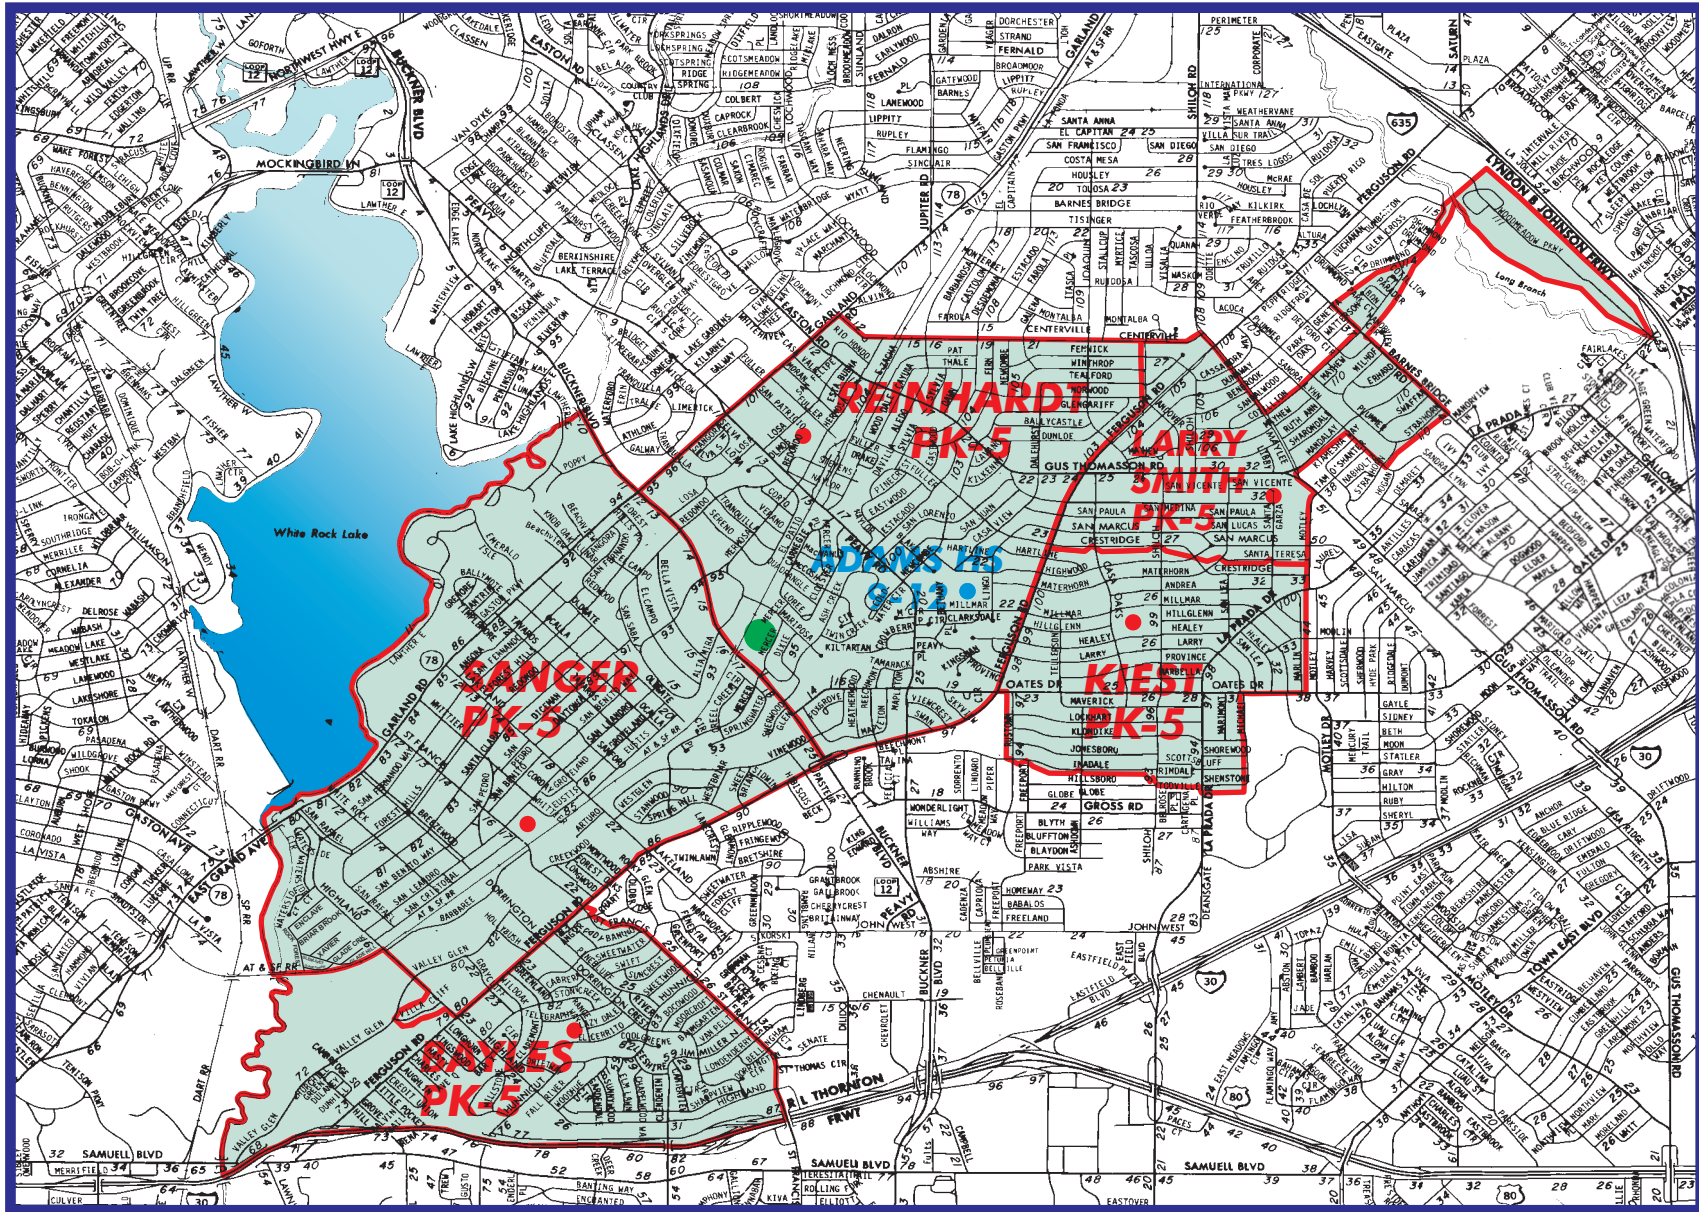

## W. H. Gaston Middle School Attendance Zone

### Grades 6-8

Outer boundary of zone may include students living on both sides of the street.