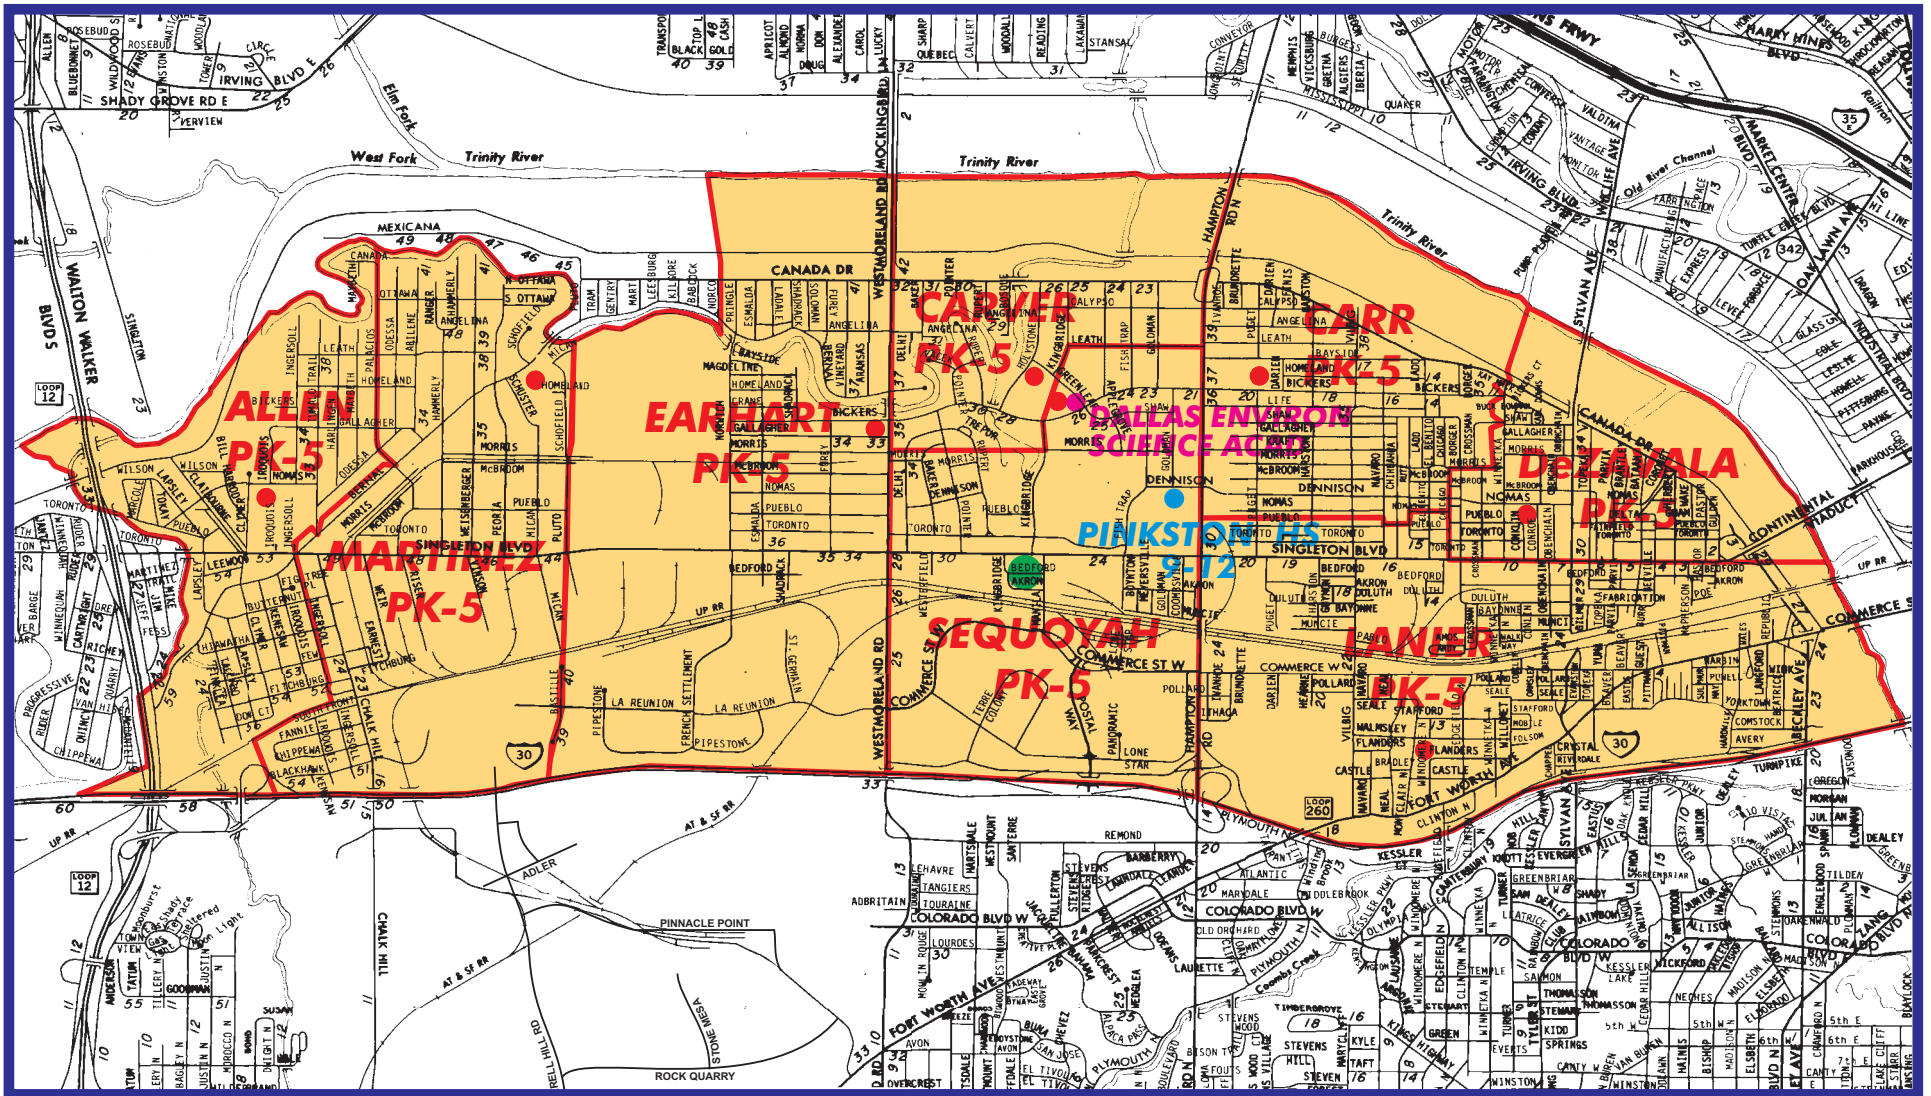

# Fall 2009 Thomas A. Edison Middle School Attendance Zone Grades 6-8

Outer boundary of zone may include students living on both sides of the street.